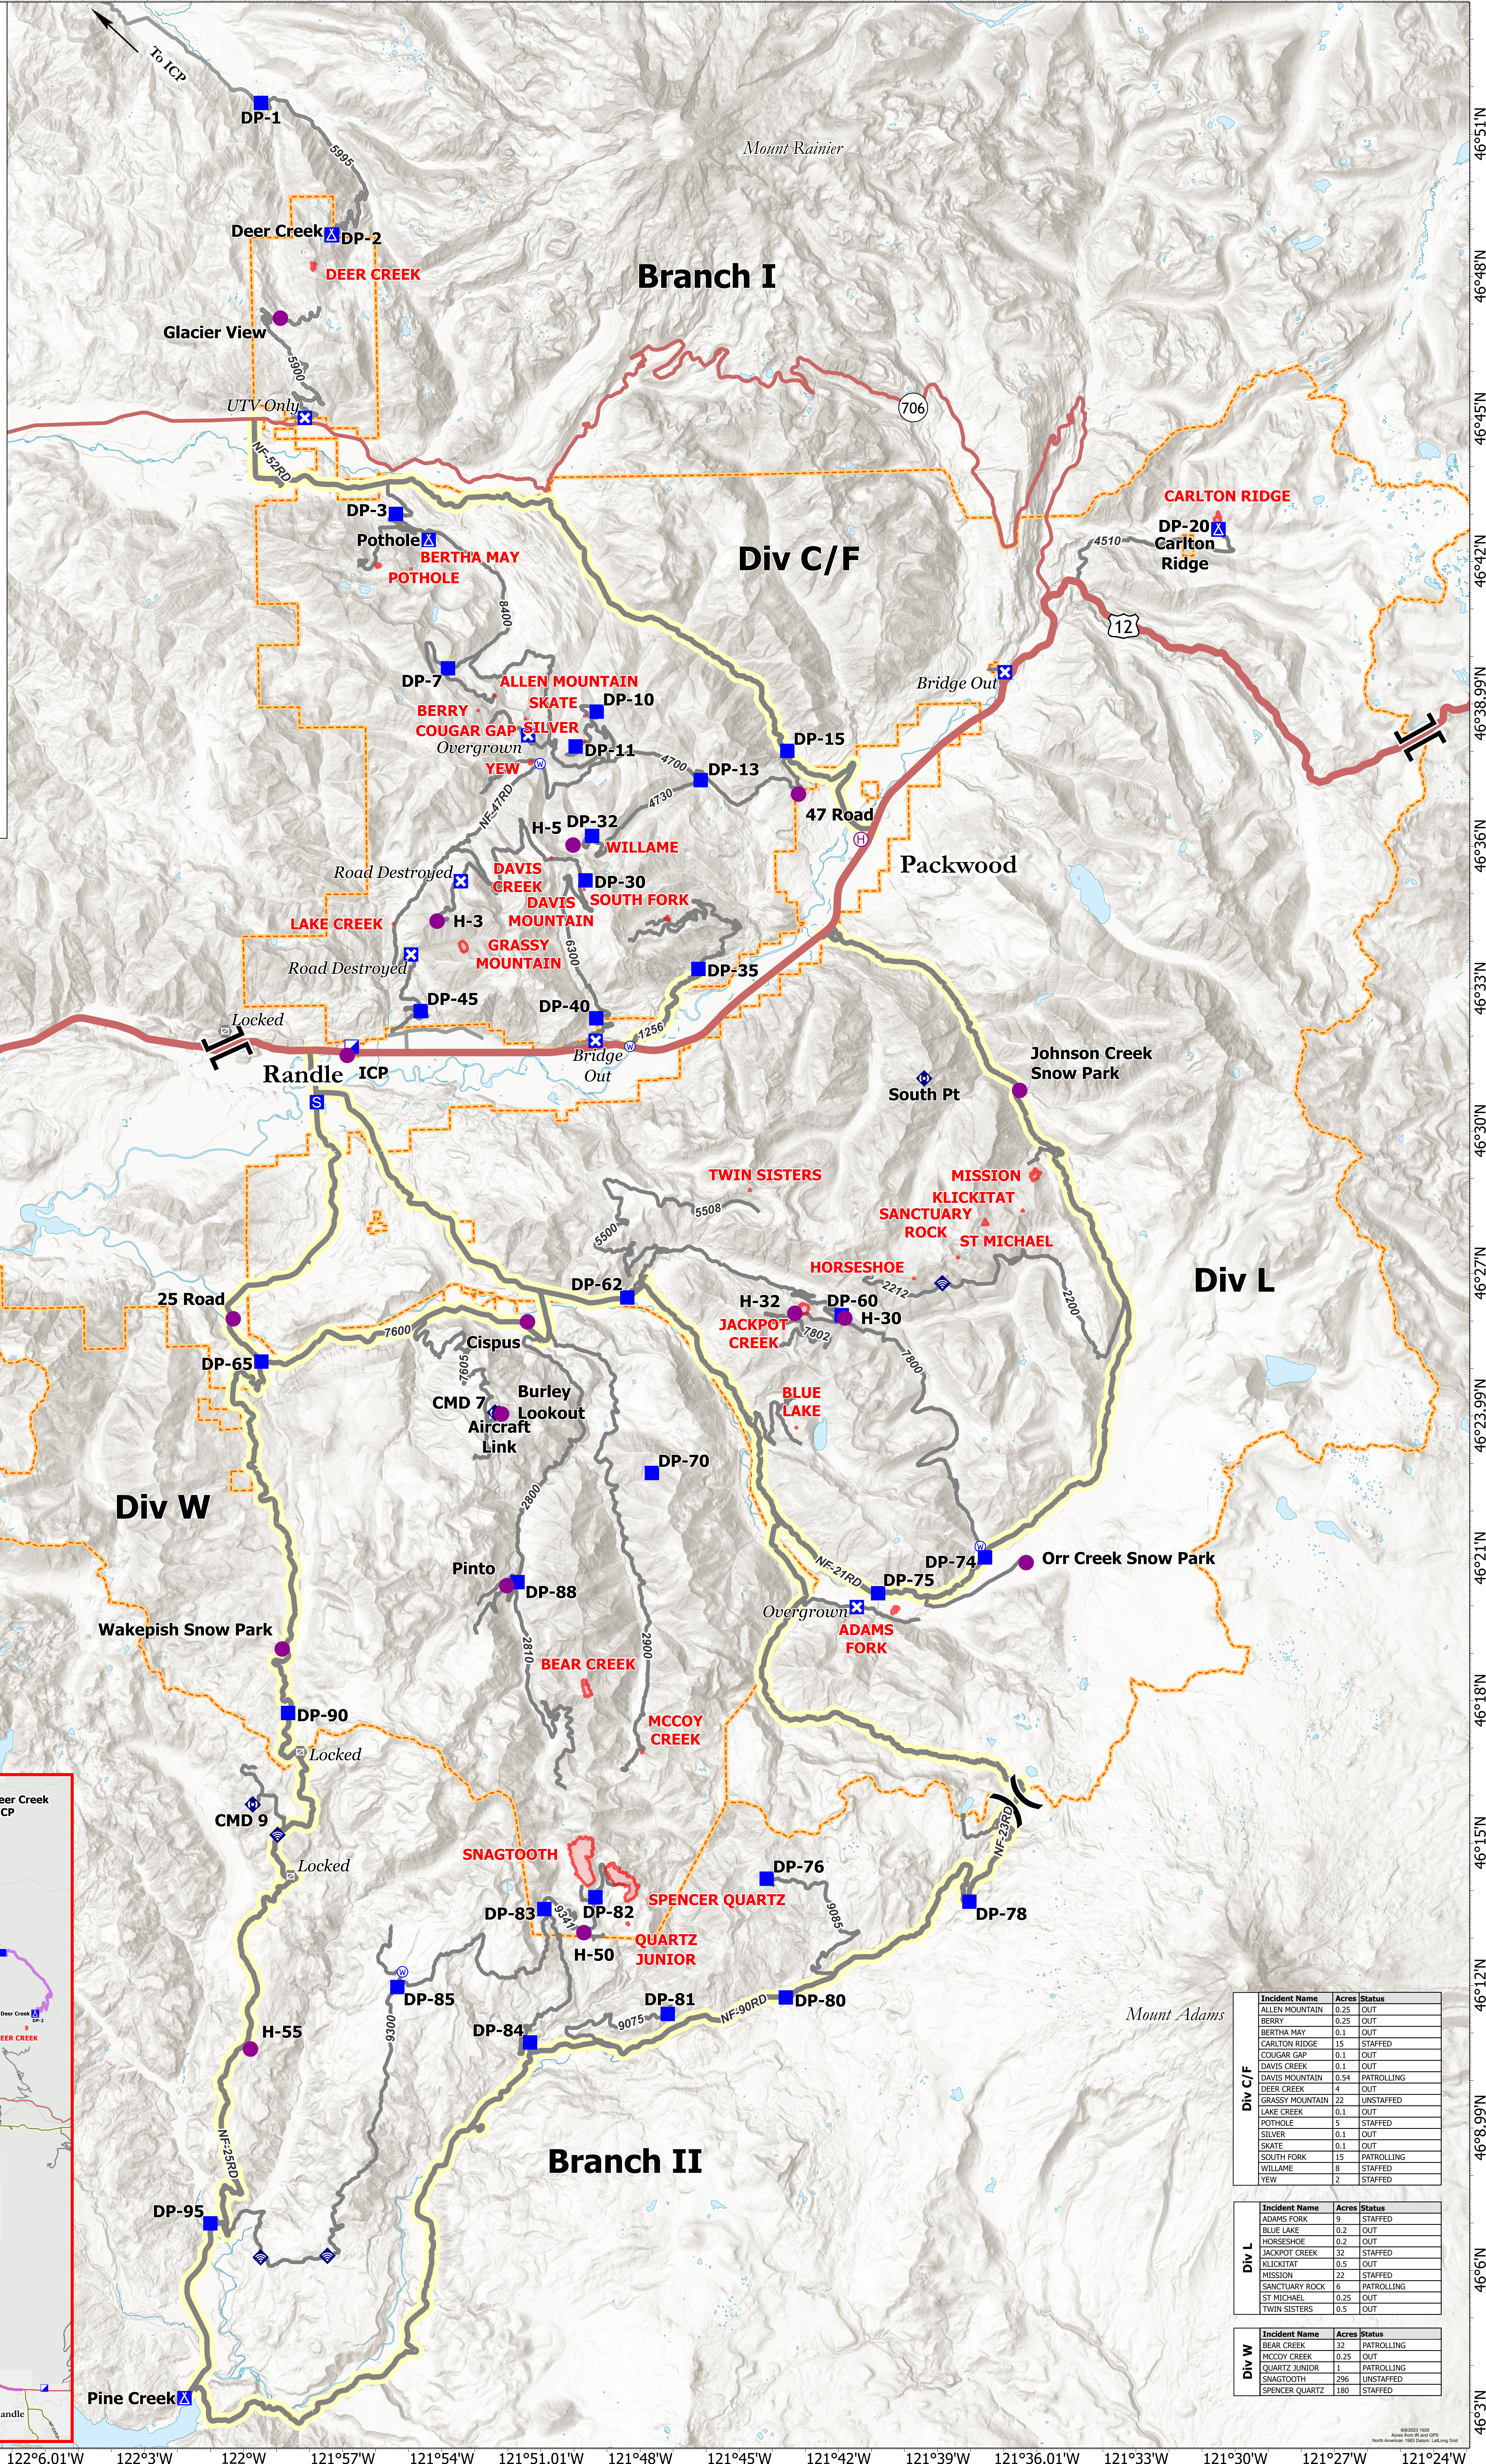

122°15'W 122°12'W 122°9'W 122°6.01'W 122°3'W 122°W 121°57'W 121°54'W 121°51.01'W 121°48'W 121°45'W 121°42'W 121°39'W 121°36.01'W 121°33'W 121°30'W 121°27'W 121°24'W

Transportation

Cowlitz Complex

WA-GPF-001297

9/7/2023

- Helispot
- ⊕ Helibase
- ⌘ Division Break
- ⌘ Branch Break
- Ⓜ Incident Command Post
- Ⓜ Closure
- Ⓜ Camp
- Ⓜ Staging Area
- Ⓜ Gate
- Ⓜ Internet Access
- Ⓜ Repeater
- Ⓜ Water Source
- Main Access Roads
- High Clearance Roads
- ▭ Wildfire Daily Fire Perimeter
- ▭ Division Boundaries

Incident Name	Acres	Status
ALLEN MOUNTAIN	0.25	OUT
BERRY	0.25	OUT
BERTHA MAY	0.1	OUT
CARLTON RIDGE	15	STAFFED
COUGAR GAP	0.1	OUT
DAVIS CREEK	0.1	OUT
DEER CREEK	0.54	PATROLLING
GRASSY MOUNTAIN	22	UNSTAFFED
LAKE CREEK	0.1	OUT
POTHOLE	5	STAFFED
SILVER	0.1	OUT
SKATE	0.1	OUT
SOUTH FORK	15	PATROLLING
WILLAME	8	STAFFED
YEW	2	STAFFED

Incident Name	Acres	Status
ADAMS FORK	1	STAFFED
BLUE LAKE	0.2	OUT
HORSESHOE	0.2	OUT
JACKPOT CREEK	32	STAFFED
KLICKITAT	0.5	OUT
MISSION	22	STAFFED
SANCTUARY ROCK	6	PATROLLING
ST MICHAEL	0.25	OUT
TWIN SISTERS	0.5	OUT