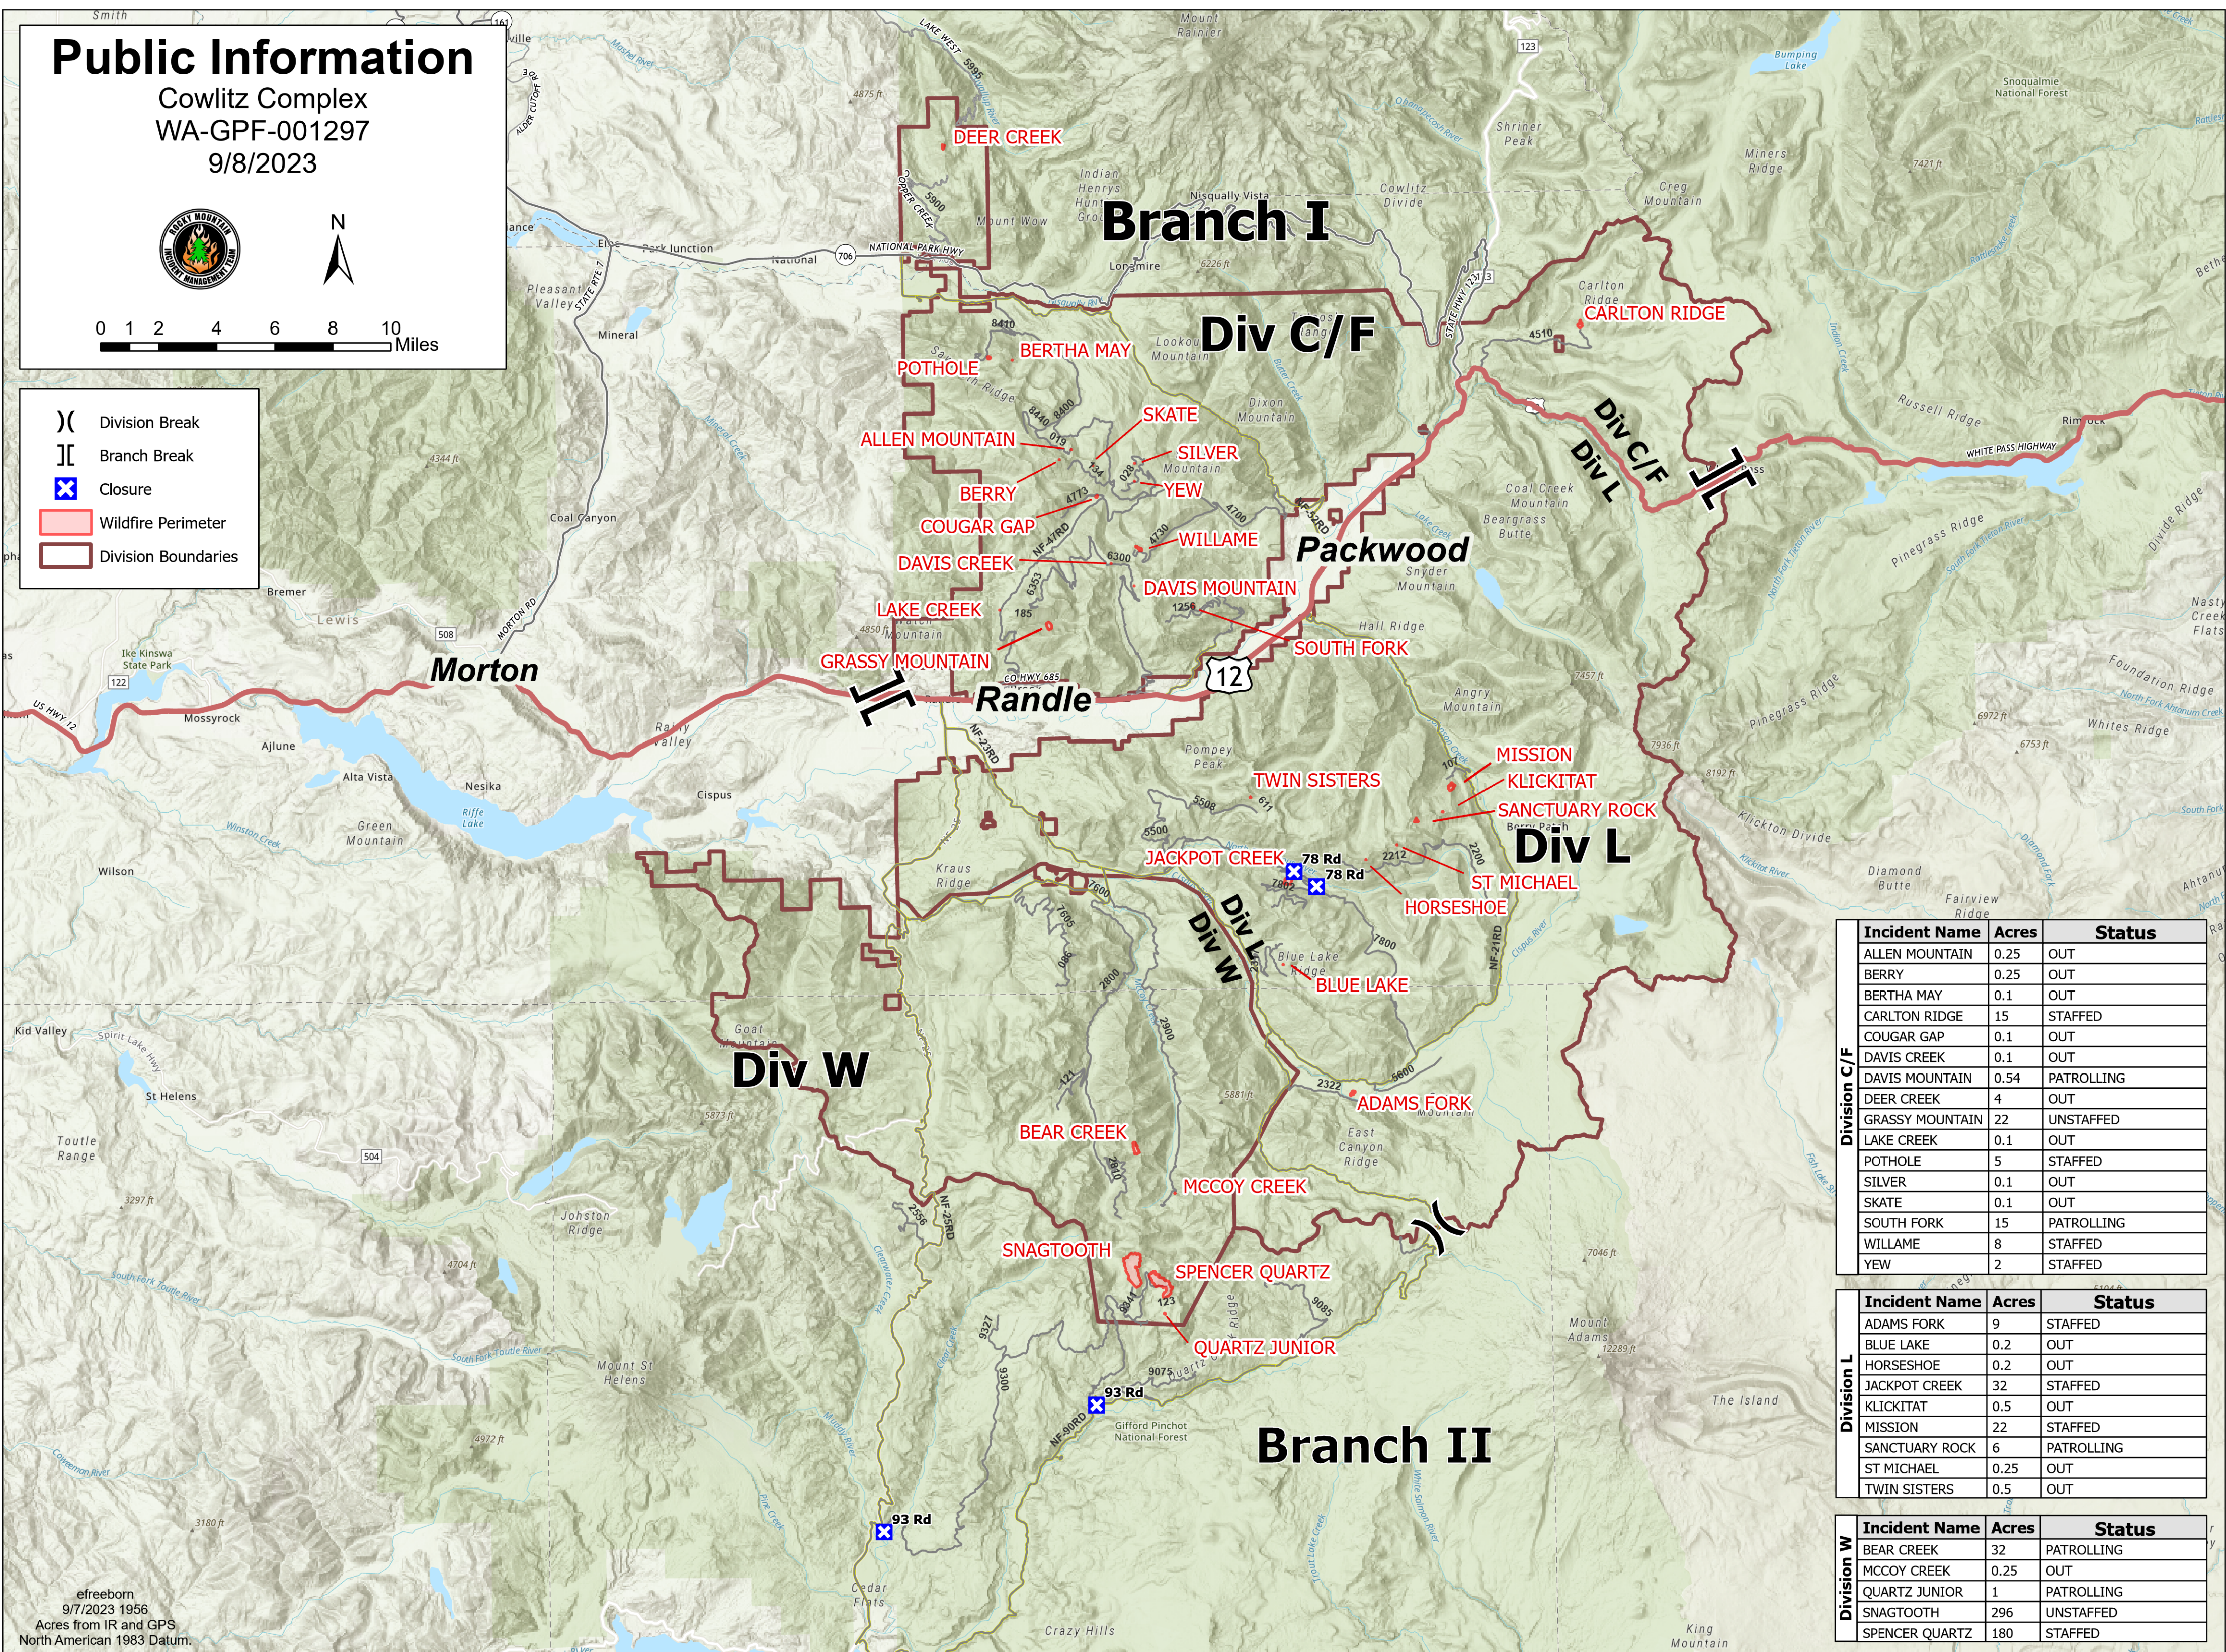

Public Information

Cowlitz Complex
WA-GPF-001297
9/8/2023

0 1 2 4 6 8 10 Miles

- Division Break
- Branch Break
- Closure
- Wildfire Perimeter
- Division Boundaries

	Incident Name	Acres	Status
Division C/F	ALLEN MOUNTAIN	0.25	OUT
	BERRY	0.25	OUT
	BERTHA MAY	0.1	OUT
	CARLTON RIDGE	15	STAFFED
	COUGAR GAP	0.1	OUT
	DAVIS CREEK	0.1	OUT
	DAVIS MOUNTAIN	0.54	PATROLLING
	DEER CREEK	4	OUT
	GRASSY MOUNTAIN	22	UNSTAFFED
	LAKE CREEK	0.1	OUT
	POTHOLE	5	STAFFED
	SILVER	0.1	OUT
SKATE	0.1	OUT	
SOUTH FORK	15	PATROLLING	
WILLAME	8	STAFFED	
YEW	2	STAFFED	

	Incident Name	Acres	Status
Division L	ADAMS FORK	9	STAFFED
	BLUE LAKE	0.2	OUT
	HORSESHOE	0.2	OUT
	JACKPOT CREEK	32	STAFFED
	KLICKITAT	0.5	OUT
	MISSION	22	STAFFED
	SANCTUARY ROCK	6	PATROLLING
	ST MICHAEL	0.25	OUT
TWIN SISTERS	0.5	OUT	

	Incident Name	Acres	Status
Division W	BEAR CREEK	32	PATROLLING
	MCCOY CREEK	0.25	OUT
	QUARTZ JUNIOR	1	PATROLLING
	SNAGTOOTH	296	UNSTAFFED
	SPENCER QUARTZ	180	STAFFED