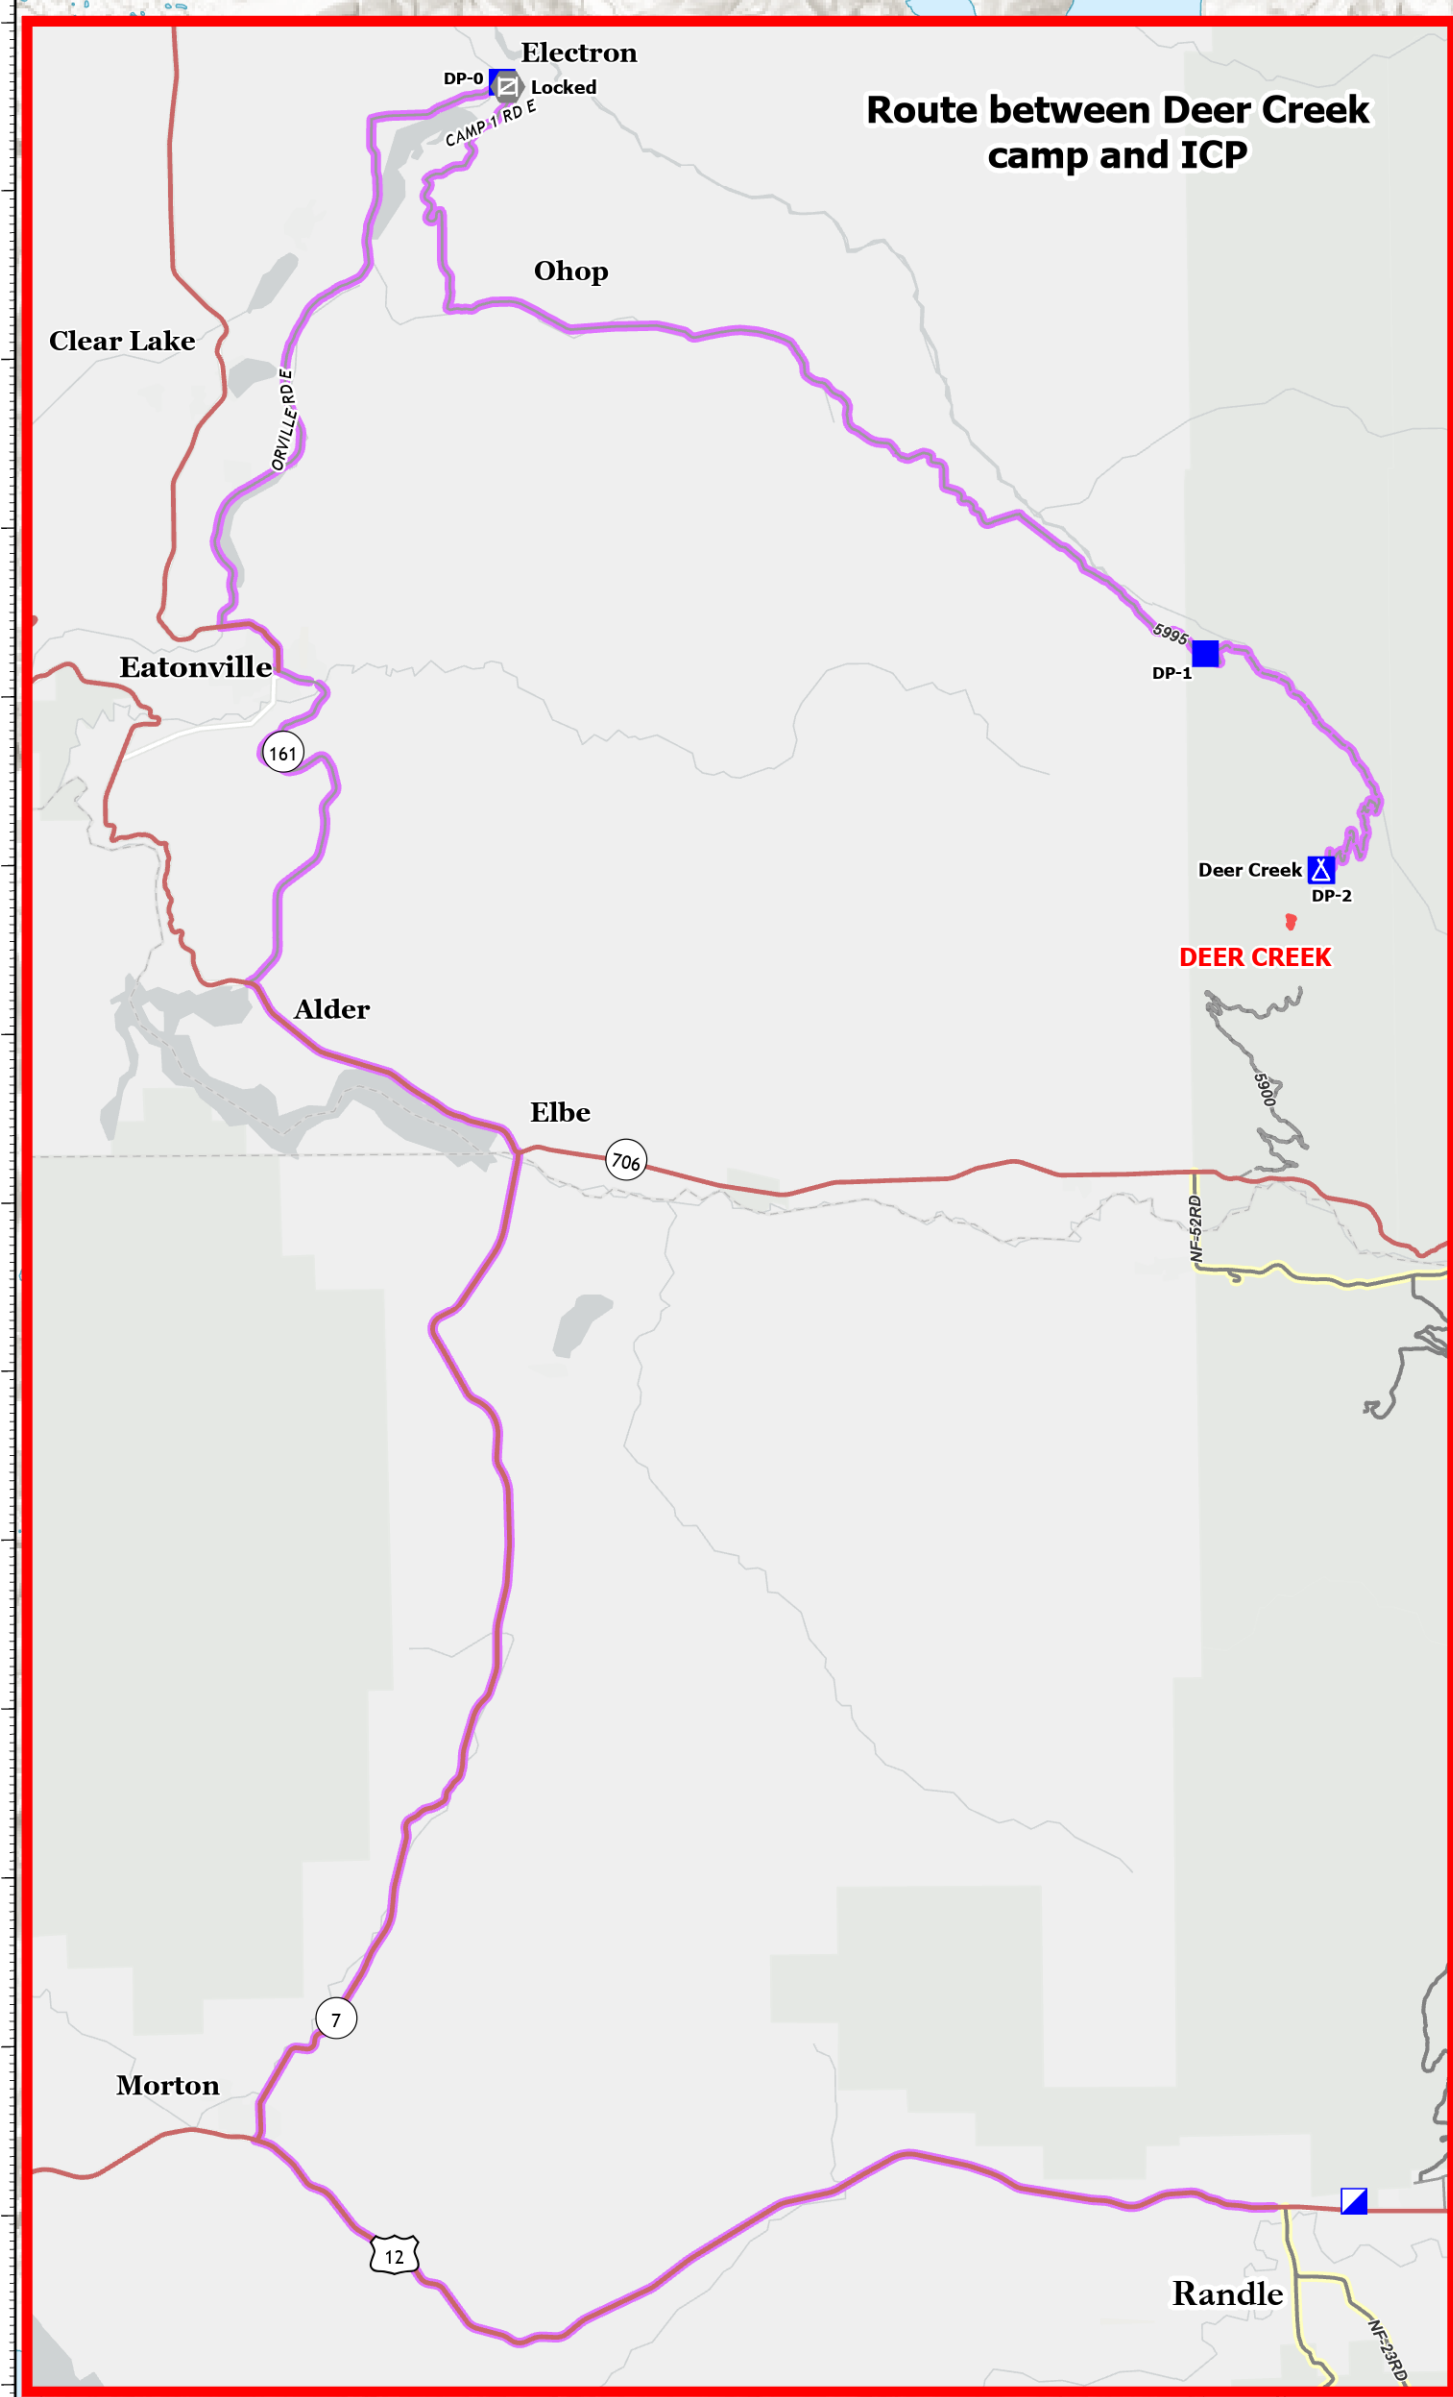

Transportation

Cowlitz Complex

WA-GPF-001297

9/8/2023

- Helispot
- ⊕ Helibase
- ⌘ Division Break
- ⌘ Branch Break
- ⊠ Incident Command Post
- Drop Point
- ⊠ Closure
- ⊠ Camp
- ⊠ Staging Area
- Gate
- ⊠ Mobile Weather Unit
- ⊠ Internet Access
- ⊠ Repeater
- ⊠ Water Source
- Main Access Roads
- High Clearance Roads
- ▨ Tribal Closure
- ▨ Wildfire Daily Fire Perimeter
- ▨ Division Boundaries

Incident Name	Acres	Status
ALLEN MOUNTAIN	0.25	OUT
BERRY	0.25	OUT
BERTHA MAY	0.1	OUT
CARLTON RIDGE	15	STAFFED
COUGAR GAP	0.1	OUT
DAVIS CREEK	0.1	OUT
DEER CREEK	2	OUT
GRASSY MOUNTAIN	22	UNSTAFFED
LAKE CREEK	0.1	OUT
POTHOLE	5	STAFFED
SILVER	0.1	OUT
SKATE	0.1	OUT
SOUTH FORK	15	PATROLLING
WILLAME	8	STAFFED
YEW	2	STAFFED

Incident Name	Acres	Status
ADAMS FORK	9	STAFFED
BLUE LAKE	0.2	OUT
HORSESHOE	0.2	OUT
JACKPOT CREEK	32	STAFFED
KLICKITAT	0.5	OUT
MISSION	22	STAFFED
SANCTUARY ROCK	6	PATROLLING
ST MICHAEL	0.25	OUT
TWIN SISTERS	0.5	OUT

Incident Name	Acres	Status
BEAR CREEK	32	PATROLLING
MCCOY CREEK	0.25	OUT
QUARTZ JUNIOR	1	PATROLLING
SNAGTOOTH	296	UNSTAFFED
SPENCER QUARTZ	188	STAFFED