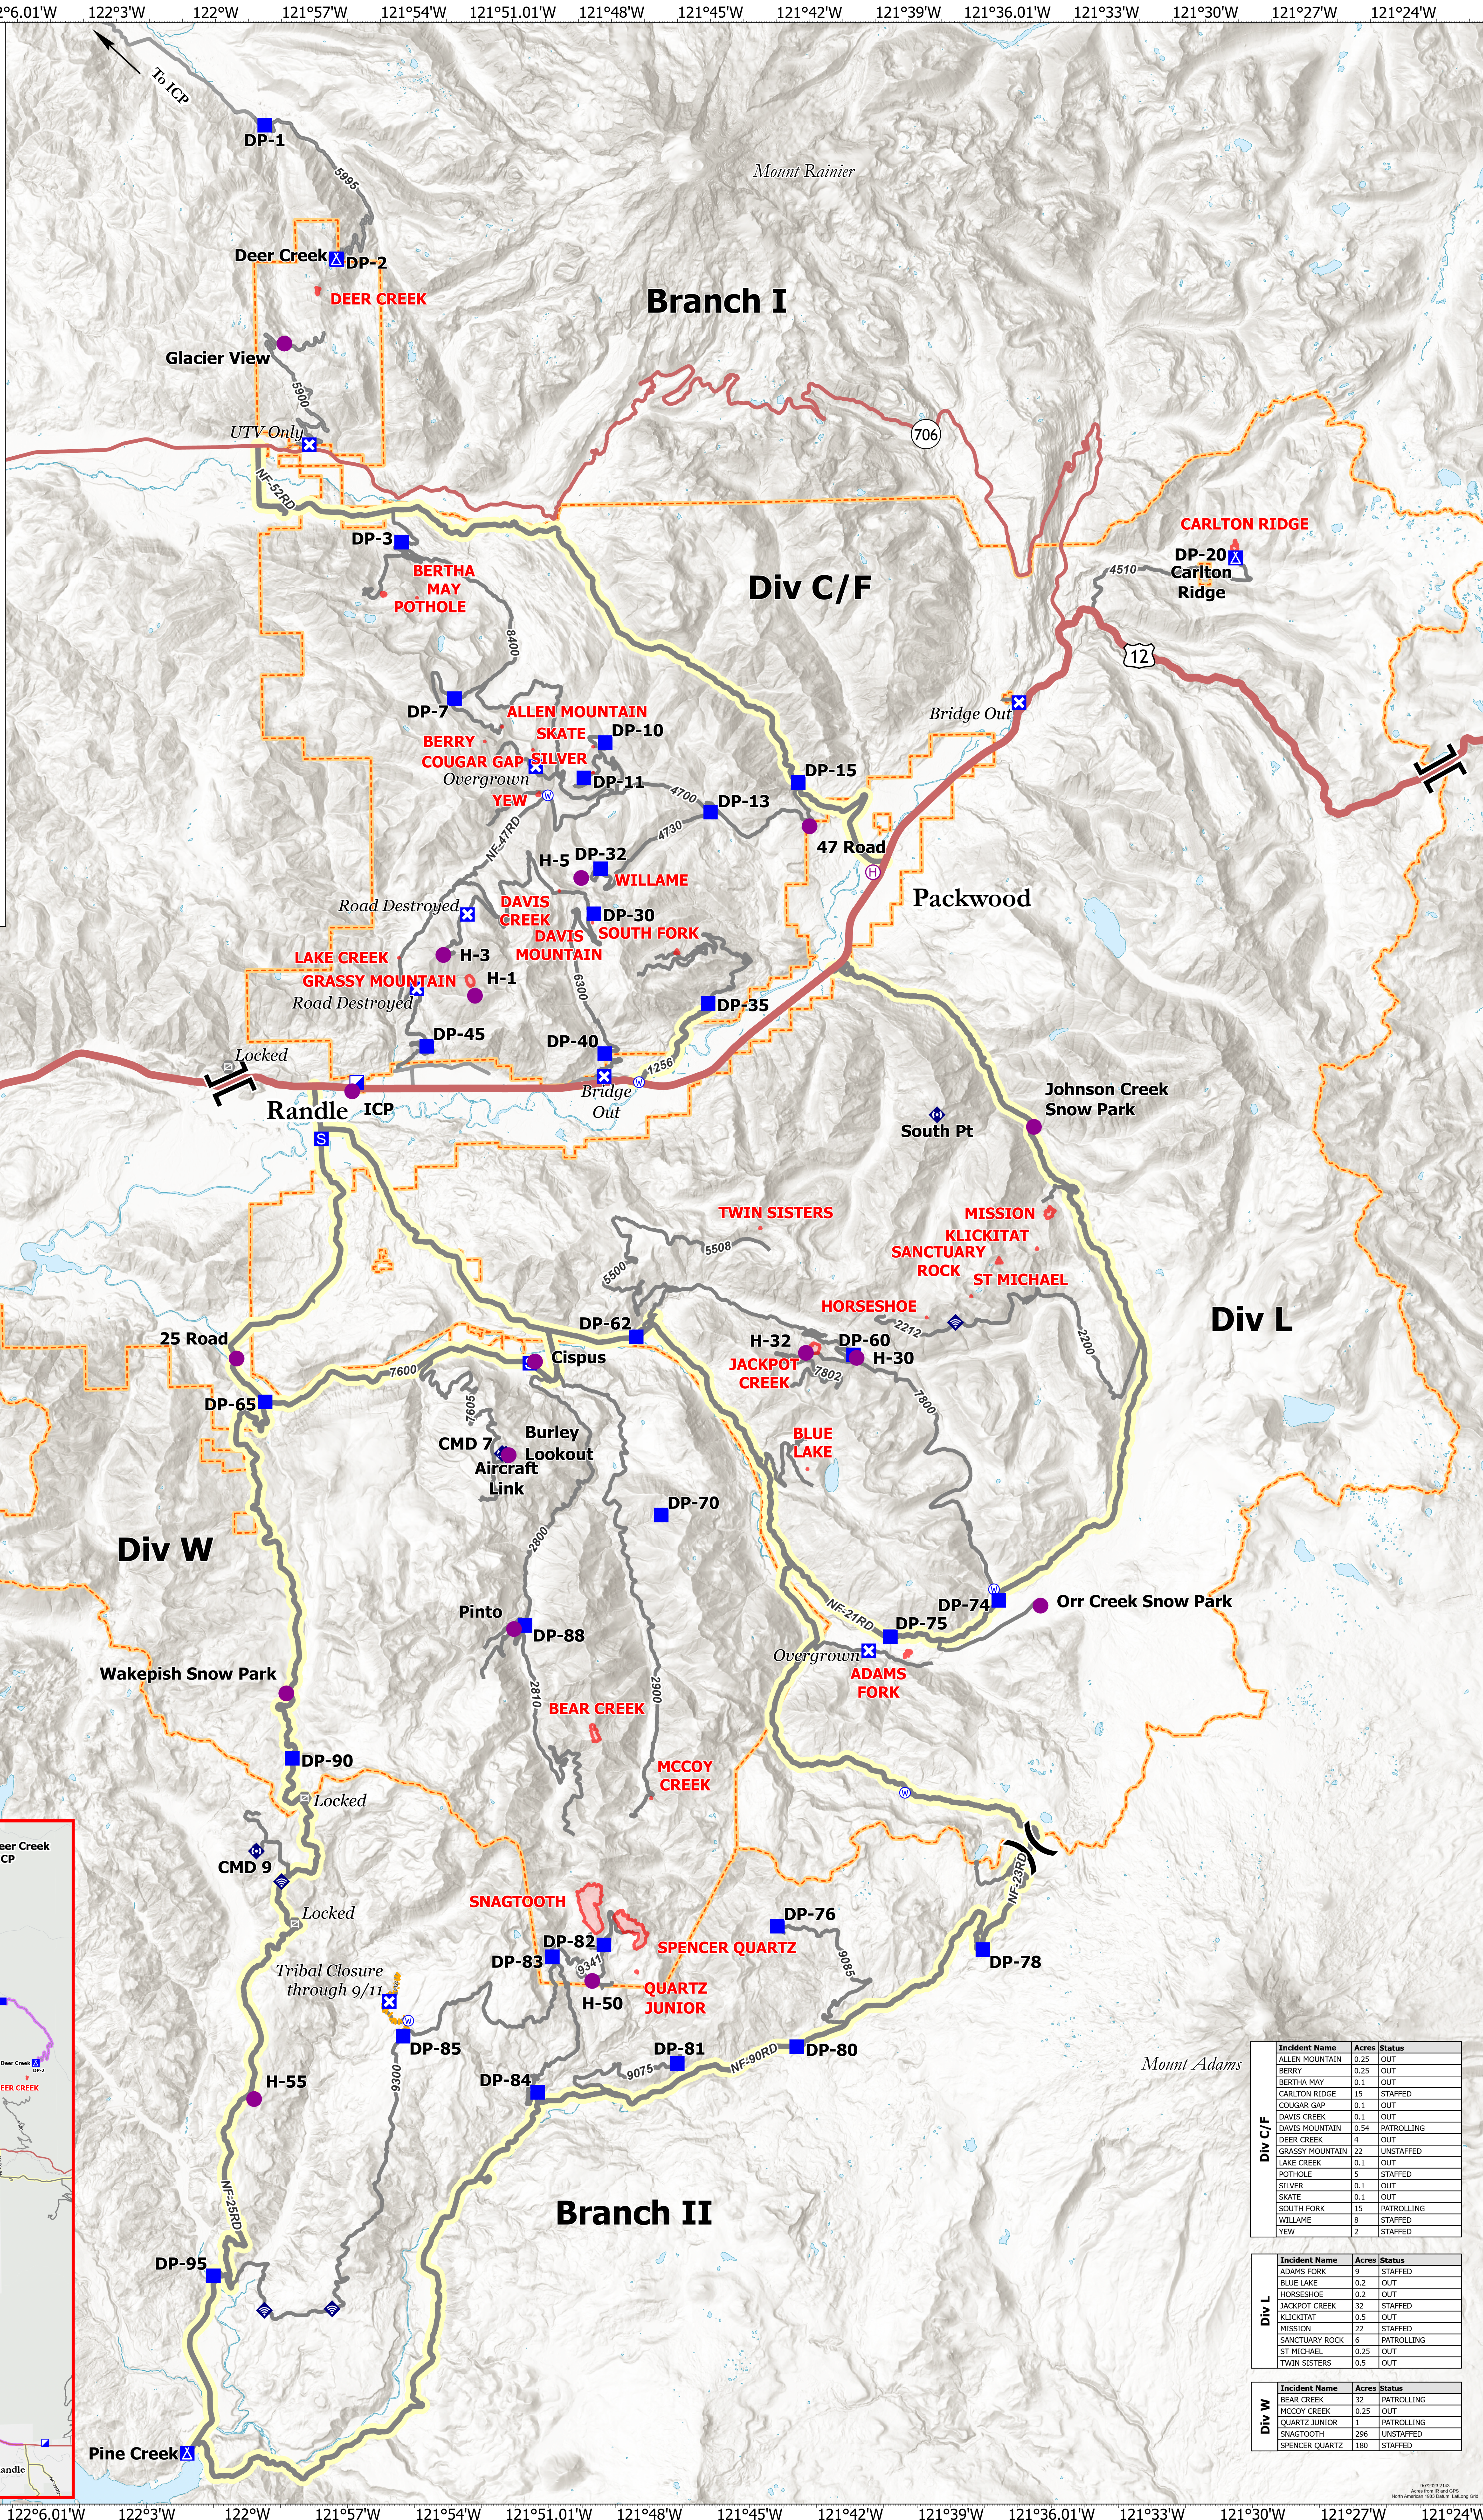

Transportation

Cowlitz Complex

WA-GPF-001297

9/8/2023

- Helispot
- ⊕ Helibase
- ⌘ Division Break
- ⌘ Branch Break
- ⊠ Incident Command Post
- Drop Point
- ⊠ Closure
- ⊠ Camp
- ⊠ Staging Area
- Gate
- ⊠ Mobile Weather Unit
- ⊠ Internet Access
- ⊠ Repeater
- ⊠ Water Source
- Main Access Roads
- High Clearance Roads
- ▨ Tribal Closure
- ▨ Wildfire Daily Fire Perimeter
- ▨ Division Boundaries

Incident Name	Acres	Status
ALLEN MOUNTAIN	0.25	OUT
BERRY	0.25	OUT
BERTHA MAY	0.1	OUT
CARLTON RIDGE	15	STAFFED
COUGAR GAP	0.1	OUT
DAVIS CREEK	0.1	OUT
DEER CREEK	2	OUT
GRASSY MOUNTAIN	22	UNSTAFFED
LAKE CREEK	0.1	OUT
POTHOLE	5	STAFFED
SILVER	0.1	OUT
SKATE	0.1	OUT
SOUTH FORK	15	PATROLLING
WILLAME	8	STAFFED
YEW	2	STAFFED

Incident Name	Acres	Status
ADAMS FORK	9	STAFFED
BLUE LAKE	0.2	OUT
HORSESHOE	0.2	OUT
JACKPOT CREEK	32	STAFFED
KLICKITAT	0.5	OUT
MISSION	22	STAFFED
SANCTUARY ROCK	6	PATROLLING
ST MICHAEL	0.25	OUT
TWIN SISTERS	0.5	OUT

Incident Name	Acres	Status
BEAR CREEK	32	PATROLLING
MCCOY CREEK	0.25	OUT
QUARTZ JUNIOR	1	PATROLLING
SNAGTOOTH	296	UNSTAFFED
SPENCER QUARTZ	188	STAFFED