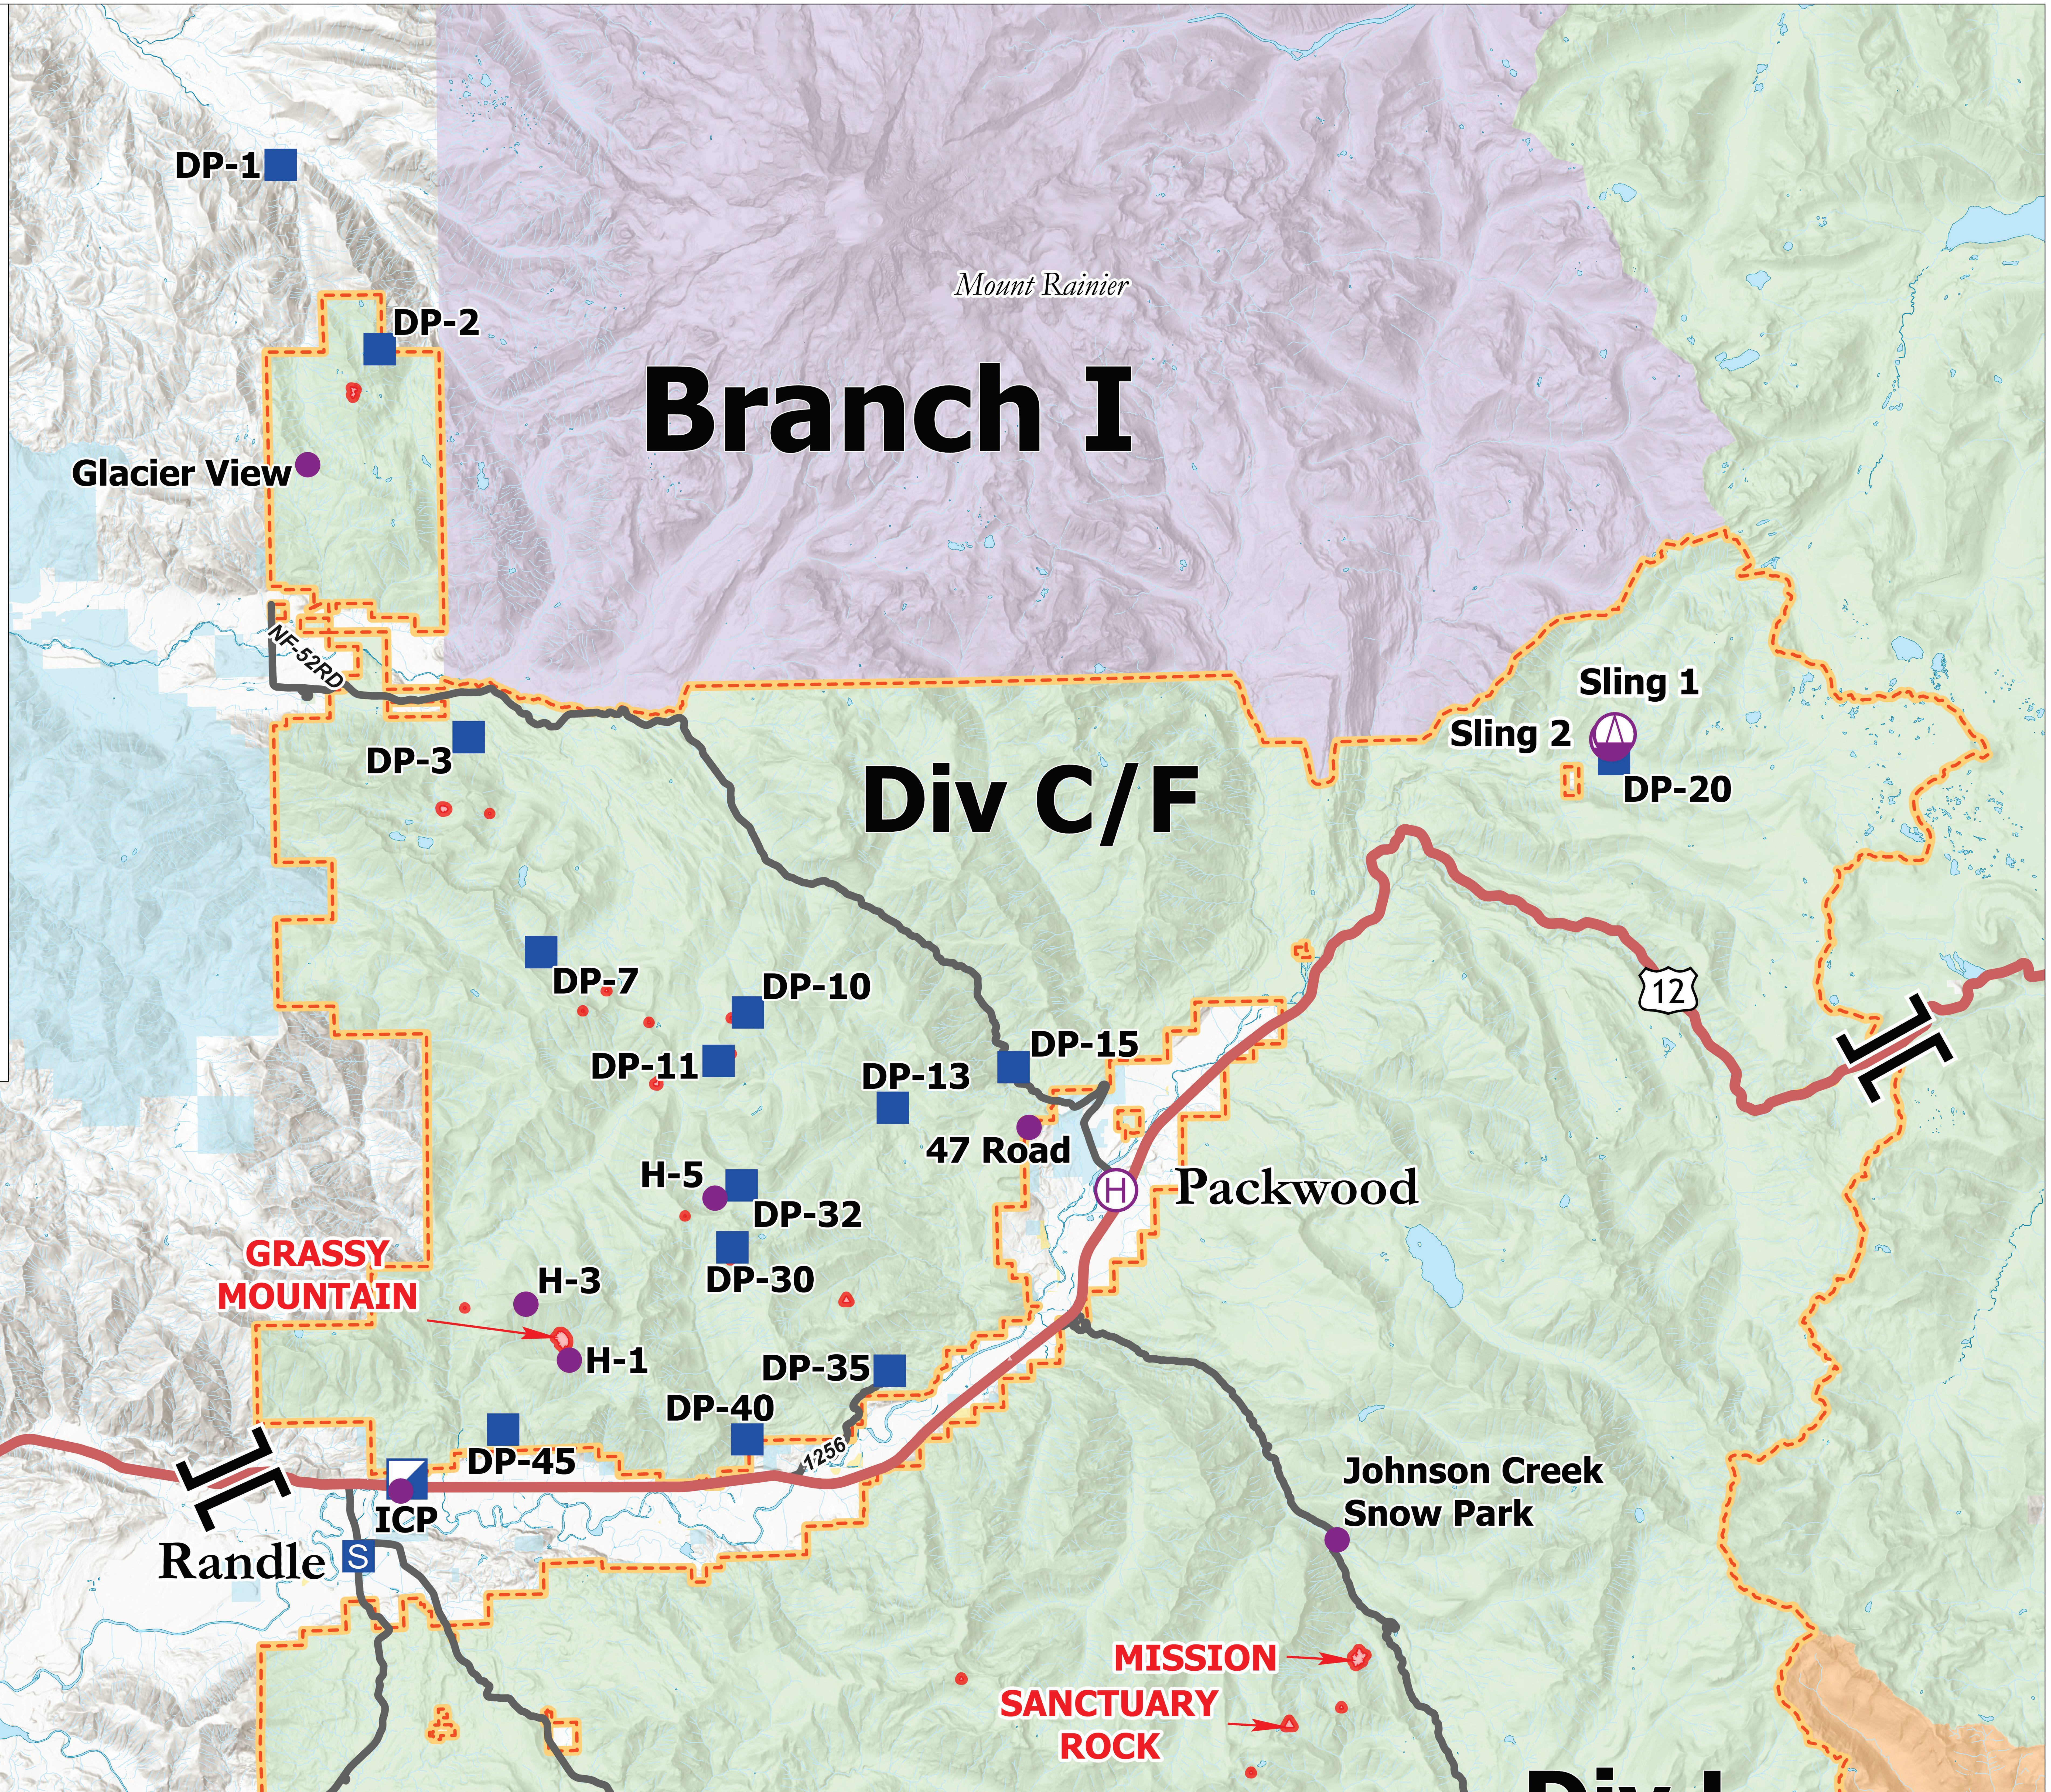

Briefing

Cowlitz Complex
WA-GPF-001297
9/11/2023

Incident Name	Acres
GRASSY MOUNTAIN	24
MISSION	22
SNAGTOOTH	299
BEAR CREEK	32
SPENCER QUARTZ	183
SANCTUARY ROCK	6

- Helispot
- ⊕ Helibase
- ⊖ Sling Site
- ⌘ Division Break
- ⌚ Branch Break
- 🏠 Incident Command Post
- 📍 Drop Point
- 🚧 Closure
- 🏕 Camp
- 📦 Staging Area
- 🔥 Wildfire Daily Fire Perimeter
- 📏 Division Boundaries
- 🏠 Bureau of Indian Affairs (BIA)
- 🌲 Bureau of Land Management (BLM)
- 🏔 National Park Service (NPS)
- 🌊 State
- 🌲 US Forest Service (USFS)

Div L

Div W

Branch II

25 Road

Cispus

Burley
Lookout

H-32

DP-60

H-30

DP-65

DP-62

DP-70

Pinto

DP-88

DP-74

DP-75

Orr Creek Snow Park

Wakepish Snow Park

DP-90

**BEAR
CREEK**

SNAGTOOTH

**SPENCER
QUARTZ**

Tribal Closure
through 9/11

DP-83