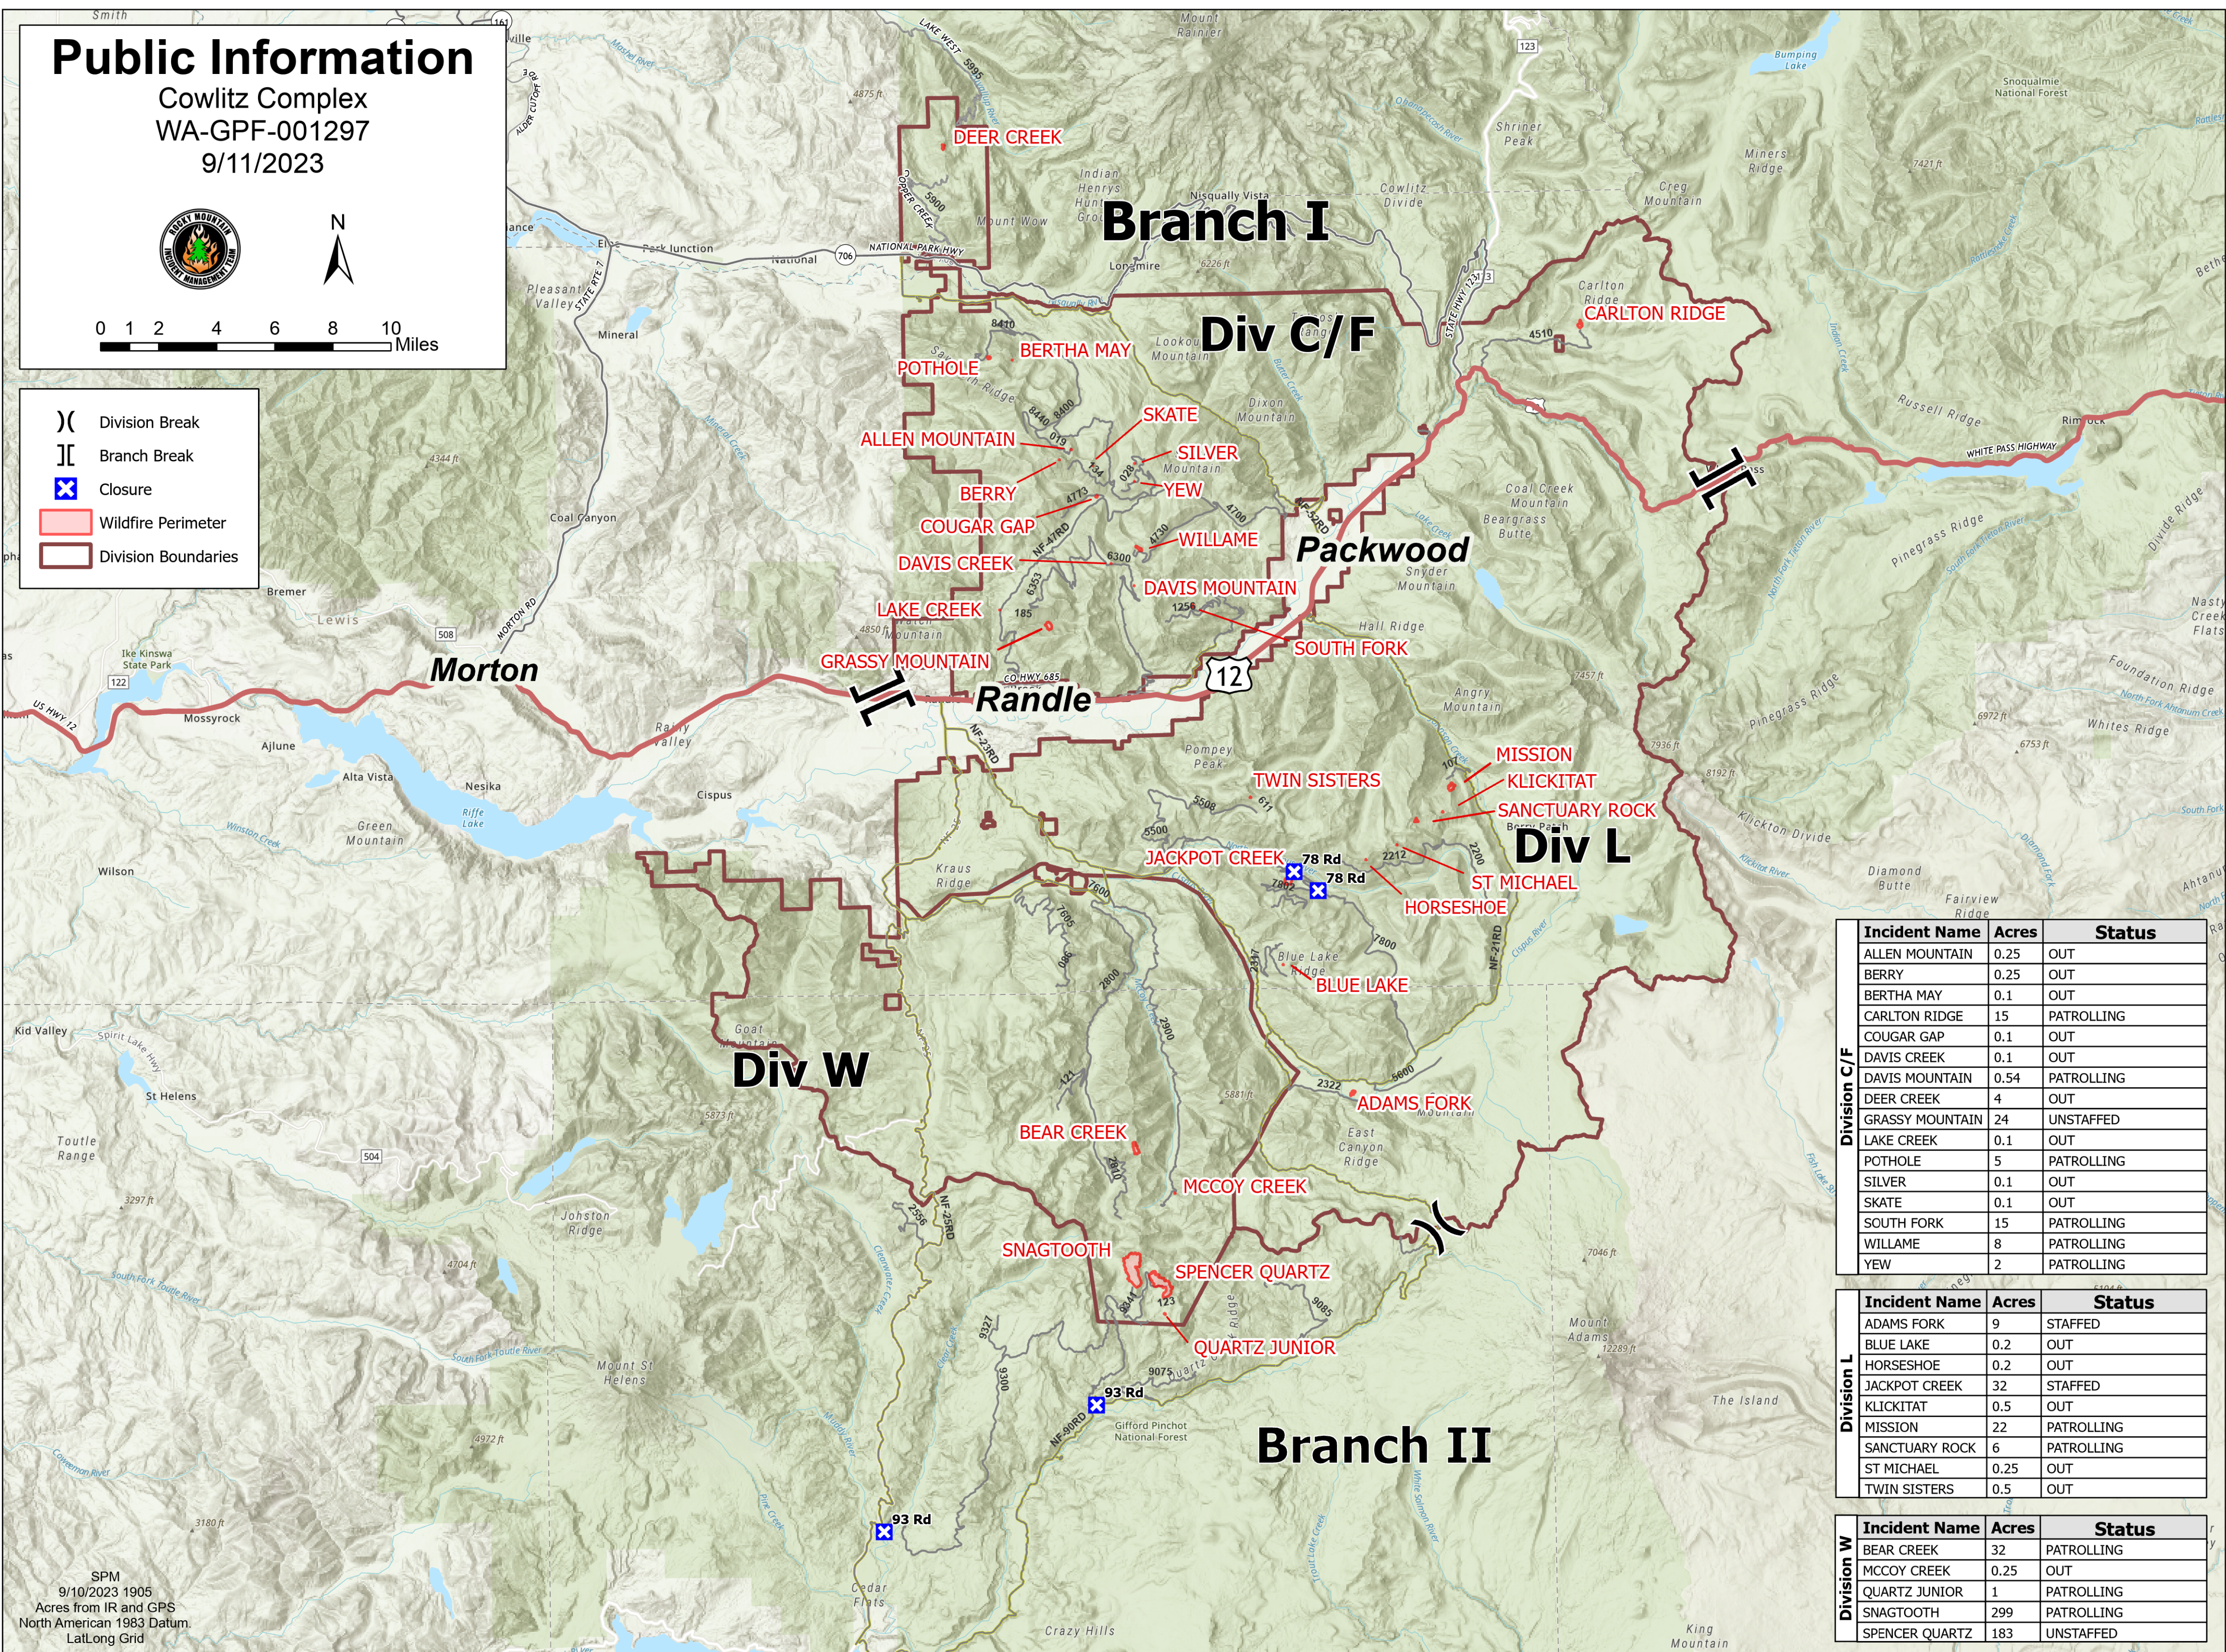

Public Information

Cowlitz Complex
WA-GPF-001297
9/11/2023

0 1 2 4 6 8 10 Miles

- Division Break
- Branch Break
- Closure
- Wildfire Perimeter
- Division Boundaries

	Incident Name	Acres	Status
Division C/F	ALLEN MOUNTAIN	0.25	OUT
	BERRY	0.25	OUT
	BERTHA MAY	0.1	OUT
	CARLTON RIDGE	15	PATROLLING
	COUGAR GAP	0.1	OUT
	DAVIS CREEK	0.1	OUT
	DAVIS MOUNTAIN	0.54	PATROLLING
	DEER CREEK	4	OUT
	GRASSY MOUNTAIN	24	UNSTAFFED
	LAKE CREEK	0.1	OUT
	POTHOLE	5	PATROLLING
	SILVER	0.1	OUT
SKATE	0.1	OUT	
SOUTH FORK	15	PATROLLING	
WILLAME	8	PATROLLING	
YEW	2	PATROLLING	

	Incident Name	Acres	Status
Division L	ADAMS FORK	9	STAFFED
	BLUE LAKE	0.2	OUT
	HORSESHOE	0.2	OUT
	JACKPOT CREEK	32	STAFFED
	KLICKITAT	0.5	OUT
	MISSION	22	PATROLLING
	SANCTUARY ROCK	6	PATROLLING
	ST MICHAEL	0.25	OUT
TWIN SISTERS	0.5	OUT	

	Incident Name	Acres	Status
Division W	BEAR CREEK	32	PATROLLING
	MCCOY CREEK	0.25	OUT
	QUARTZ JUNIOR	1	PATROLLING
	SNAGTOOTH	299	PATROLLING
	SPENCER QUARTZ	183	UNSTAFFED

SPM
9/10/2023 1905
Acres from IR and GPS
North American 1983 Datum
Lat/Long Grid