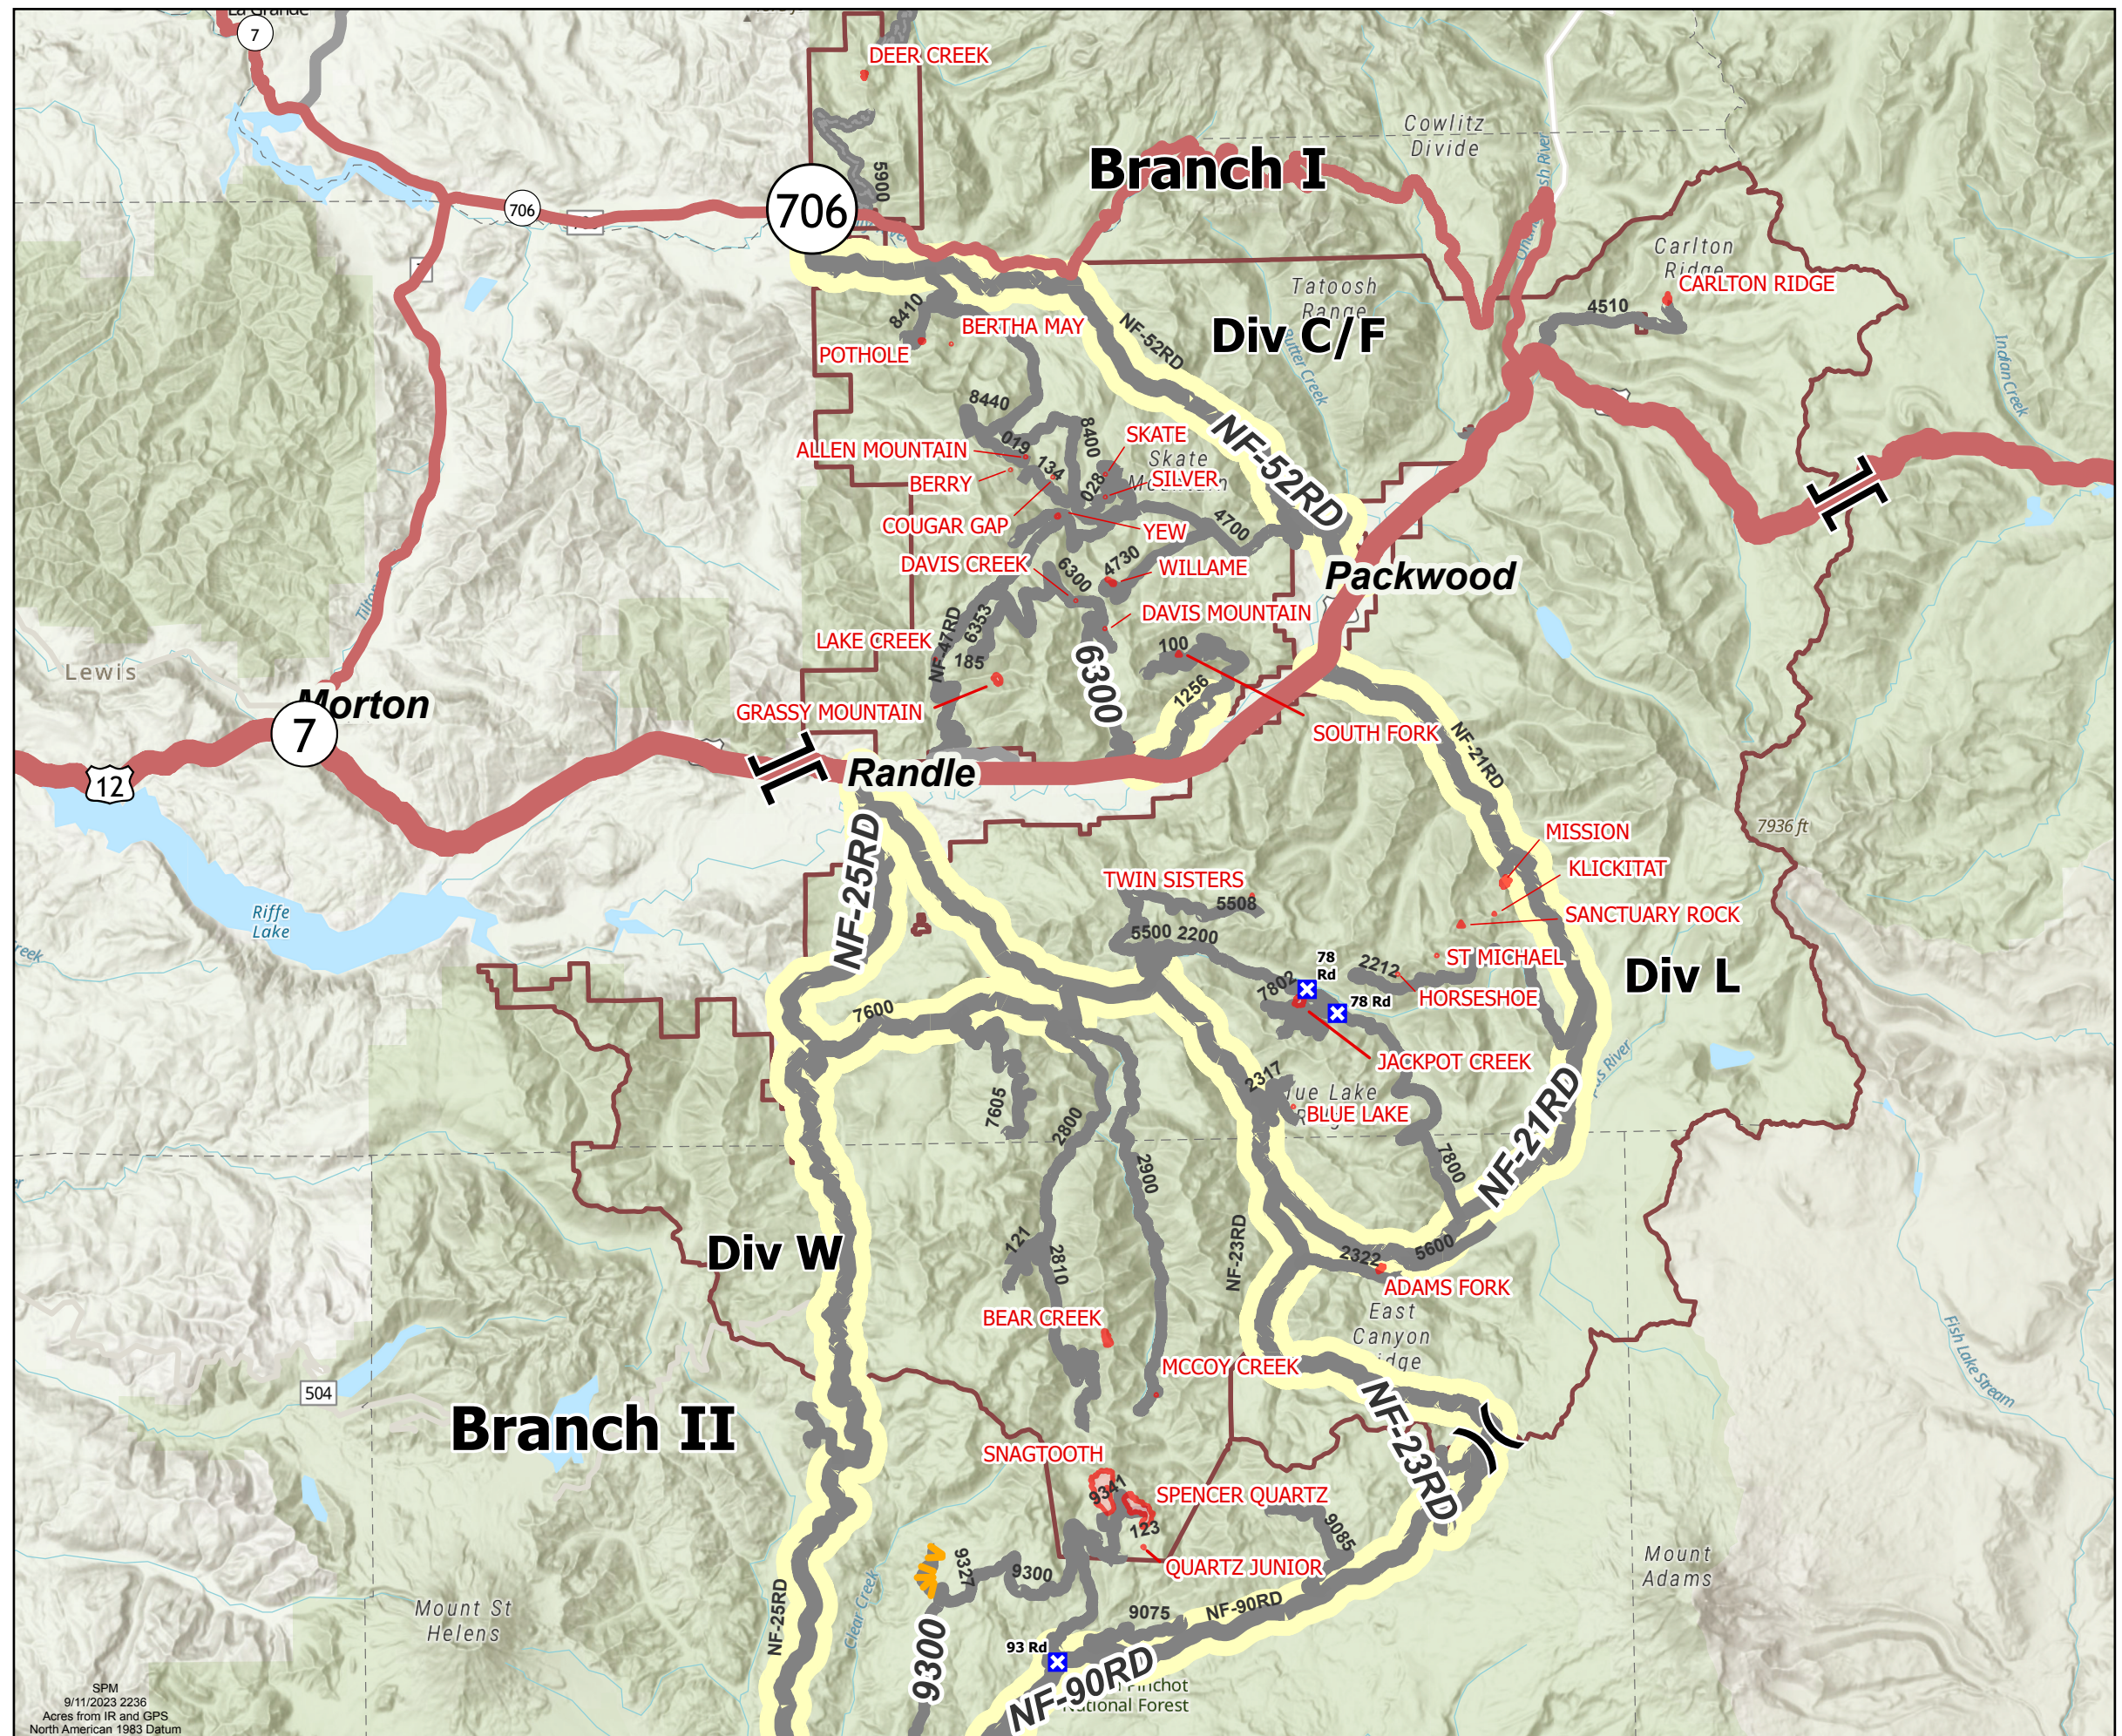

# Public Information

COWLITZ COMPLEX  
WA-GPF-001297  
9/12/2023

- (X) Division Break
- (||) Branch Break
- (X) Closure
- Wildfire Perimeter
- Division Boundaries

Division C/F	Incident Name	Acres	Status
	ALLEN MOUNTAIN	0.25	OUT
	BERRY	0.25	OUT
	BERTHA MAY	0.1	OUT
	CARLTON RIDGE	15	PATROLLING
	COUGAR GAP	0.1	OUT
	DAVIS CREEK	0.1	OUT
	DAVIS MOUNTAIN	0.54	PATROLLING
	DEER CREEK	4	OUT
	GRASSY MOUNTAIN	24	UNSTAFFED
	LAKE CREEK	0.1	OUT
	POTHOLE	5	PATROLLING
	SILVER	0.1	OUT
	SKATE	0.1	OUT
	SOUTH FORK	15	PATROLLING
WILLAME	8	PATROLLING	
YEW	2	PATROLLING	

Division L	Incident Name	Acres	Status
	BLUE LAKE	0.2	OUT
	TWIN SISTERS	0.5	OUT
	MISSION	22	PATROLLING
	KLICKITAT	0.5	OUT
	ADAMS FORK	9	STAFFED
	JACKPOT CREEK	32	STAFFED
	ST MICHAEL	0.25	OUT
HORSESHOE	0.2	OUT	
SANCTUARY ROCK	6	PATROLLING	

Division W	Incident Name	Acres	Status
	MCCOY CREEK	0.25	OUT
	SNAGTOOTH	306	PATROLLING
	BEAR CREEK	32	PATROLLING
	SPENCER QUARTZ	184	UNSTAFFED
QUARTZ JUNIOR	1	PATROLLING	

SPM  
9/11/2023 2236  
Acres from IR and GPS  
North American 1983 Datum