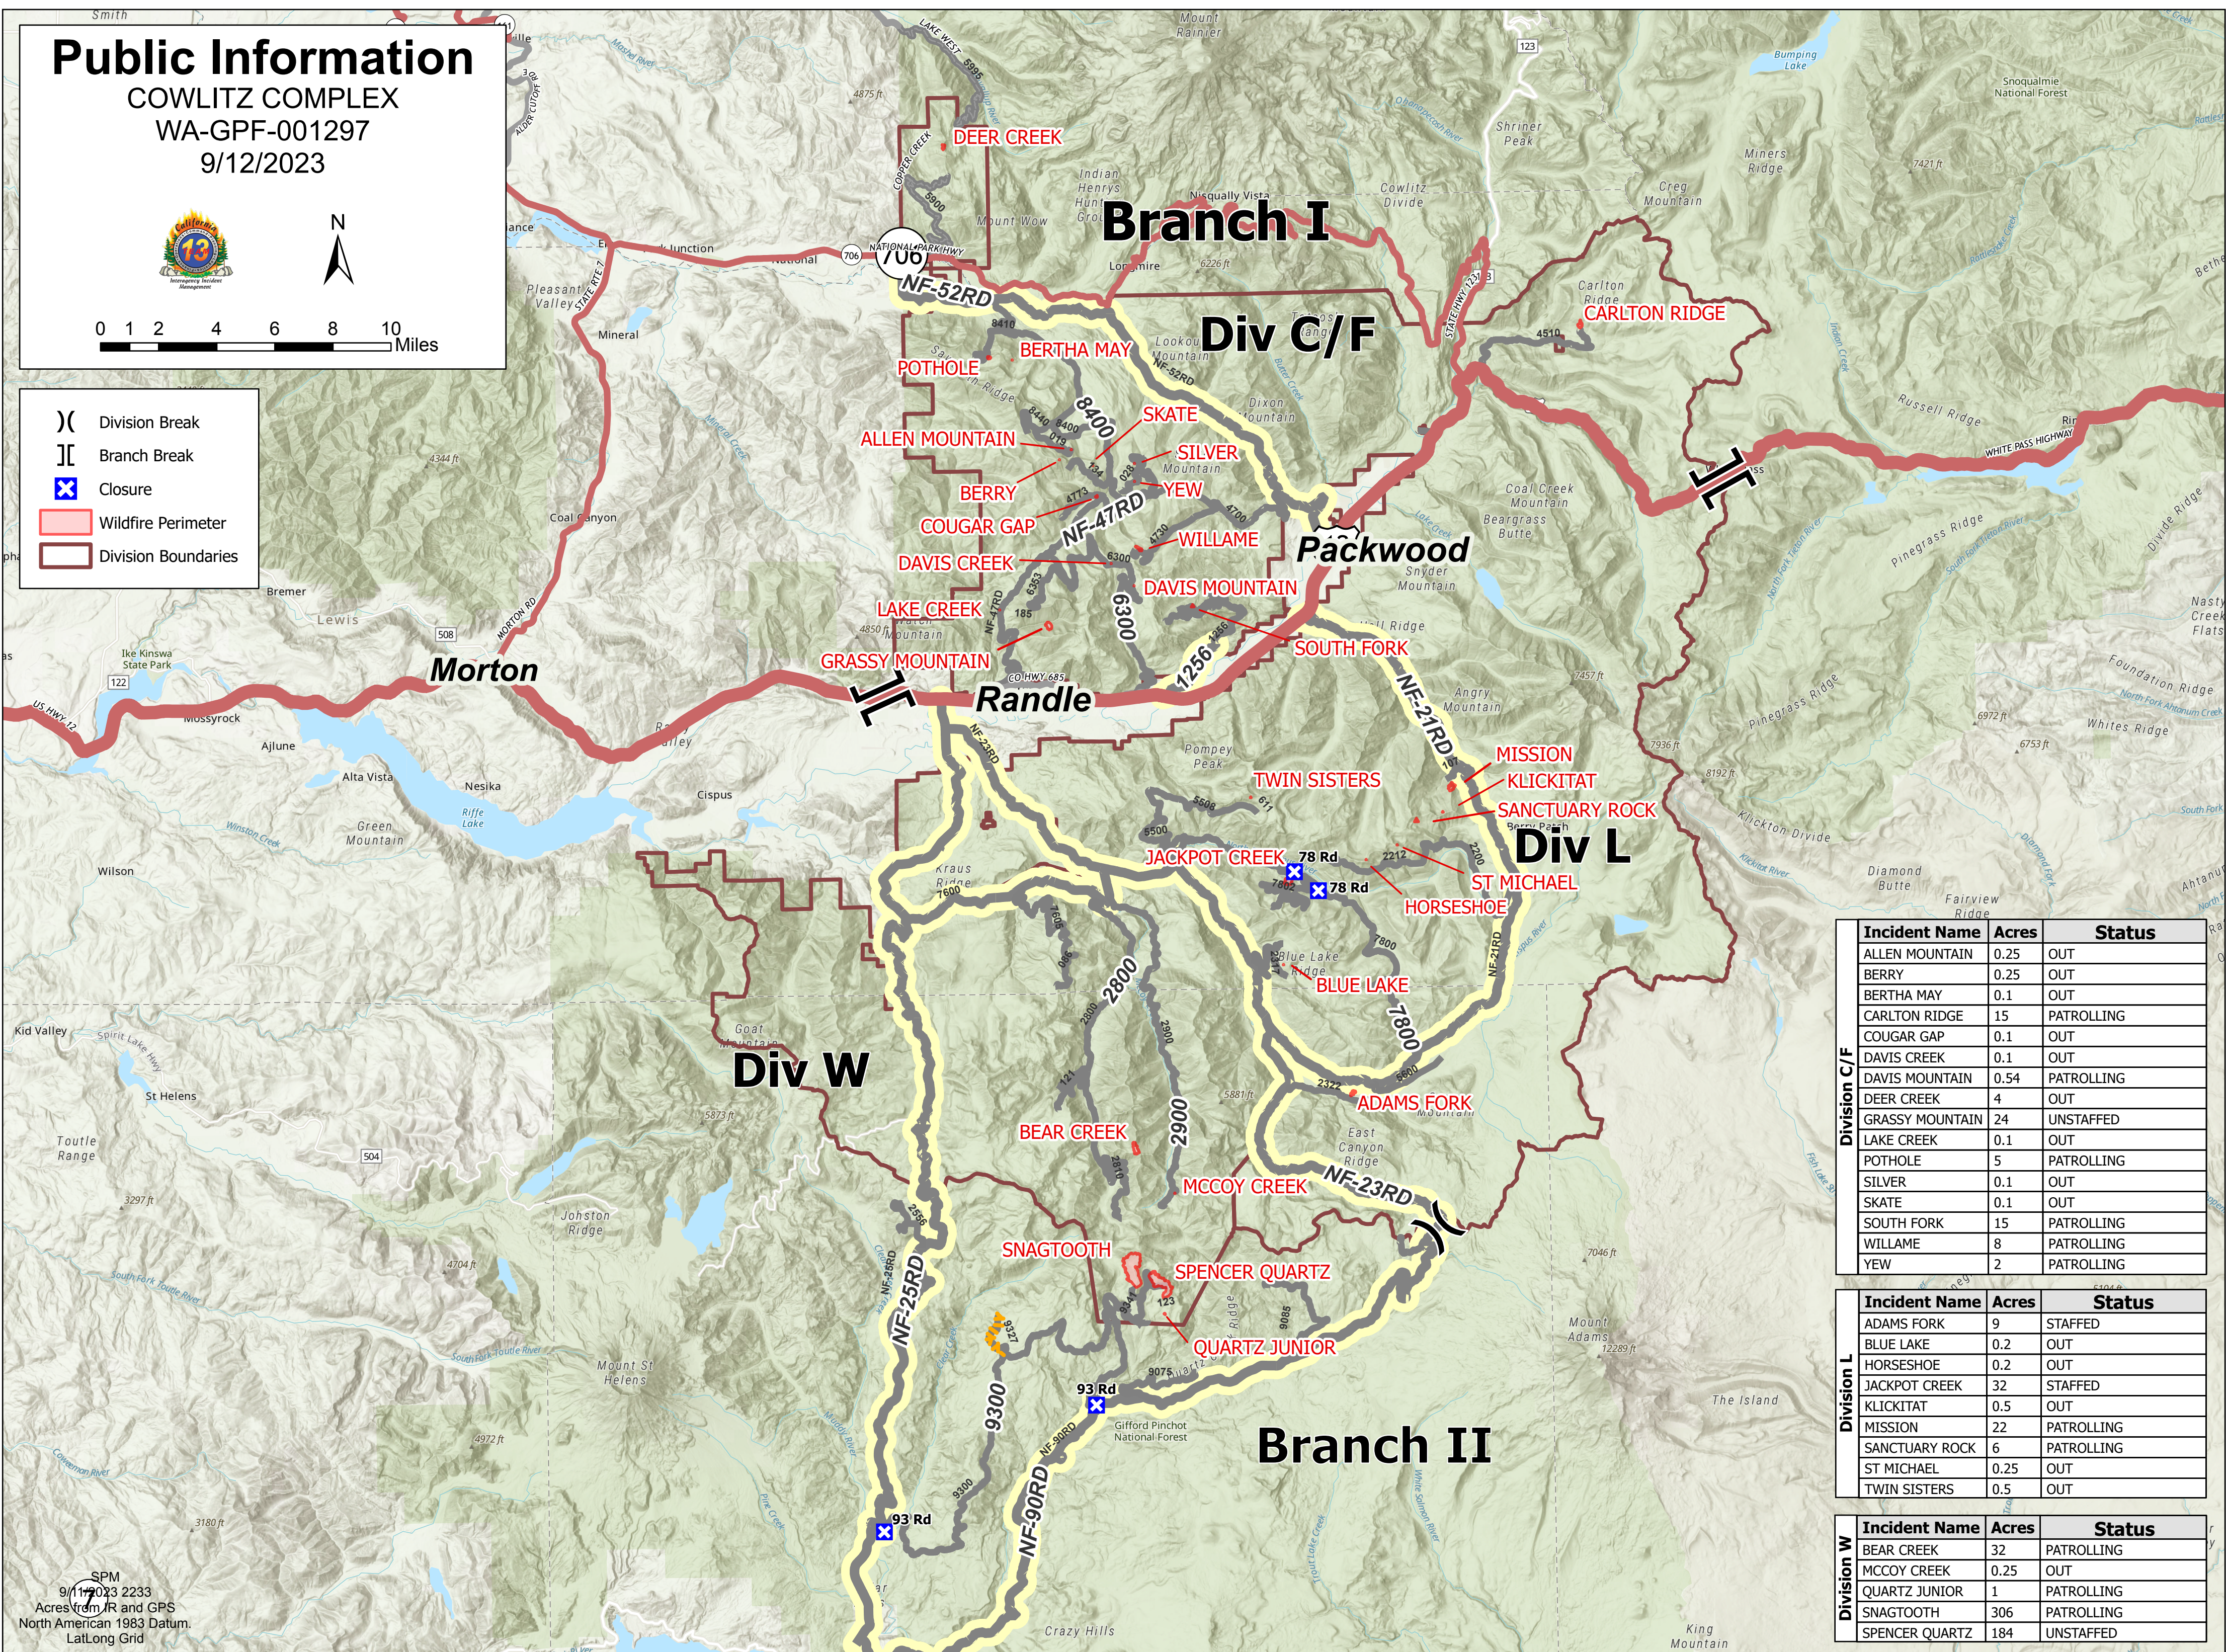

Public Information

COWLITZ COMPLEX
WA-GPF-001297
9/12/2023

- Division Break
- Branch Break
- Closure
- Wildfire Perimeter
- Division Boundaries

	Incident Name	Acres	Status
Division C/F	ALLEN MOUNTAIN	0.25	OUT
	BERRY	0.25	OUT
	BERTHA MAY	0.1	OUT
	CARLTON RIDGE	15	PATROLLING
	COUGAR GAP	0.1	OUT
	DAVIS CREEK	0.1	OUT
	DAVIS MOUNTAIN	0.54	PATROLLING
	DEER CREEK	4	OUT
	GRASSY MOUNTAIN	24	UNSTAFFED
	LAKE CREEK	0.1	OUT
	POTHOLE	5	PATROLLING
	SILVER	0.1	OUT
	SKATE	0.1	OUT

	Incident Name	Acres	Status
Division L	ADAMS FORK	9	STAFFED
	BLUE LAKE	0.2	OUT
	HORSESHOE	0.2	OUT
	JACKPOT CREEK	32	STAFFED
	KLICKITAT	0.5	OUT
	MISSION	22	PATROLLING
	SANCTUARY ROCK	6	PATROLLING
	ST MICHAEL	0.25	OUT
TWIN SISTERS	0.5	OUT	

	Incident Name	Acres	Status
Division W	BEAR CREEK	32	PATROLLING
	MCCOY CREEK	0.25	OUT
	QUARTZ JUNIOR	1	PATROLLING
	SNAGTOOTH	306	PATROLLING
	SPENCER QUARTZ	184	UNSTAFFED

SPM
9/11/2023 2233
Acres from IR and GPS
North American 1983 Datum
Lat/Long Grid