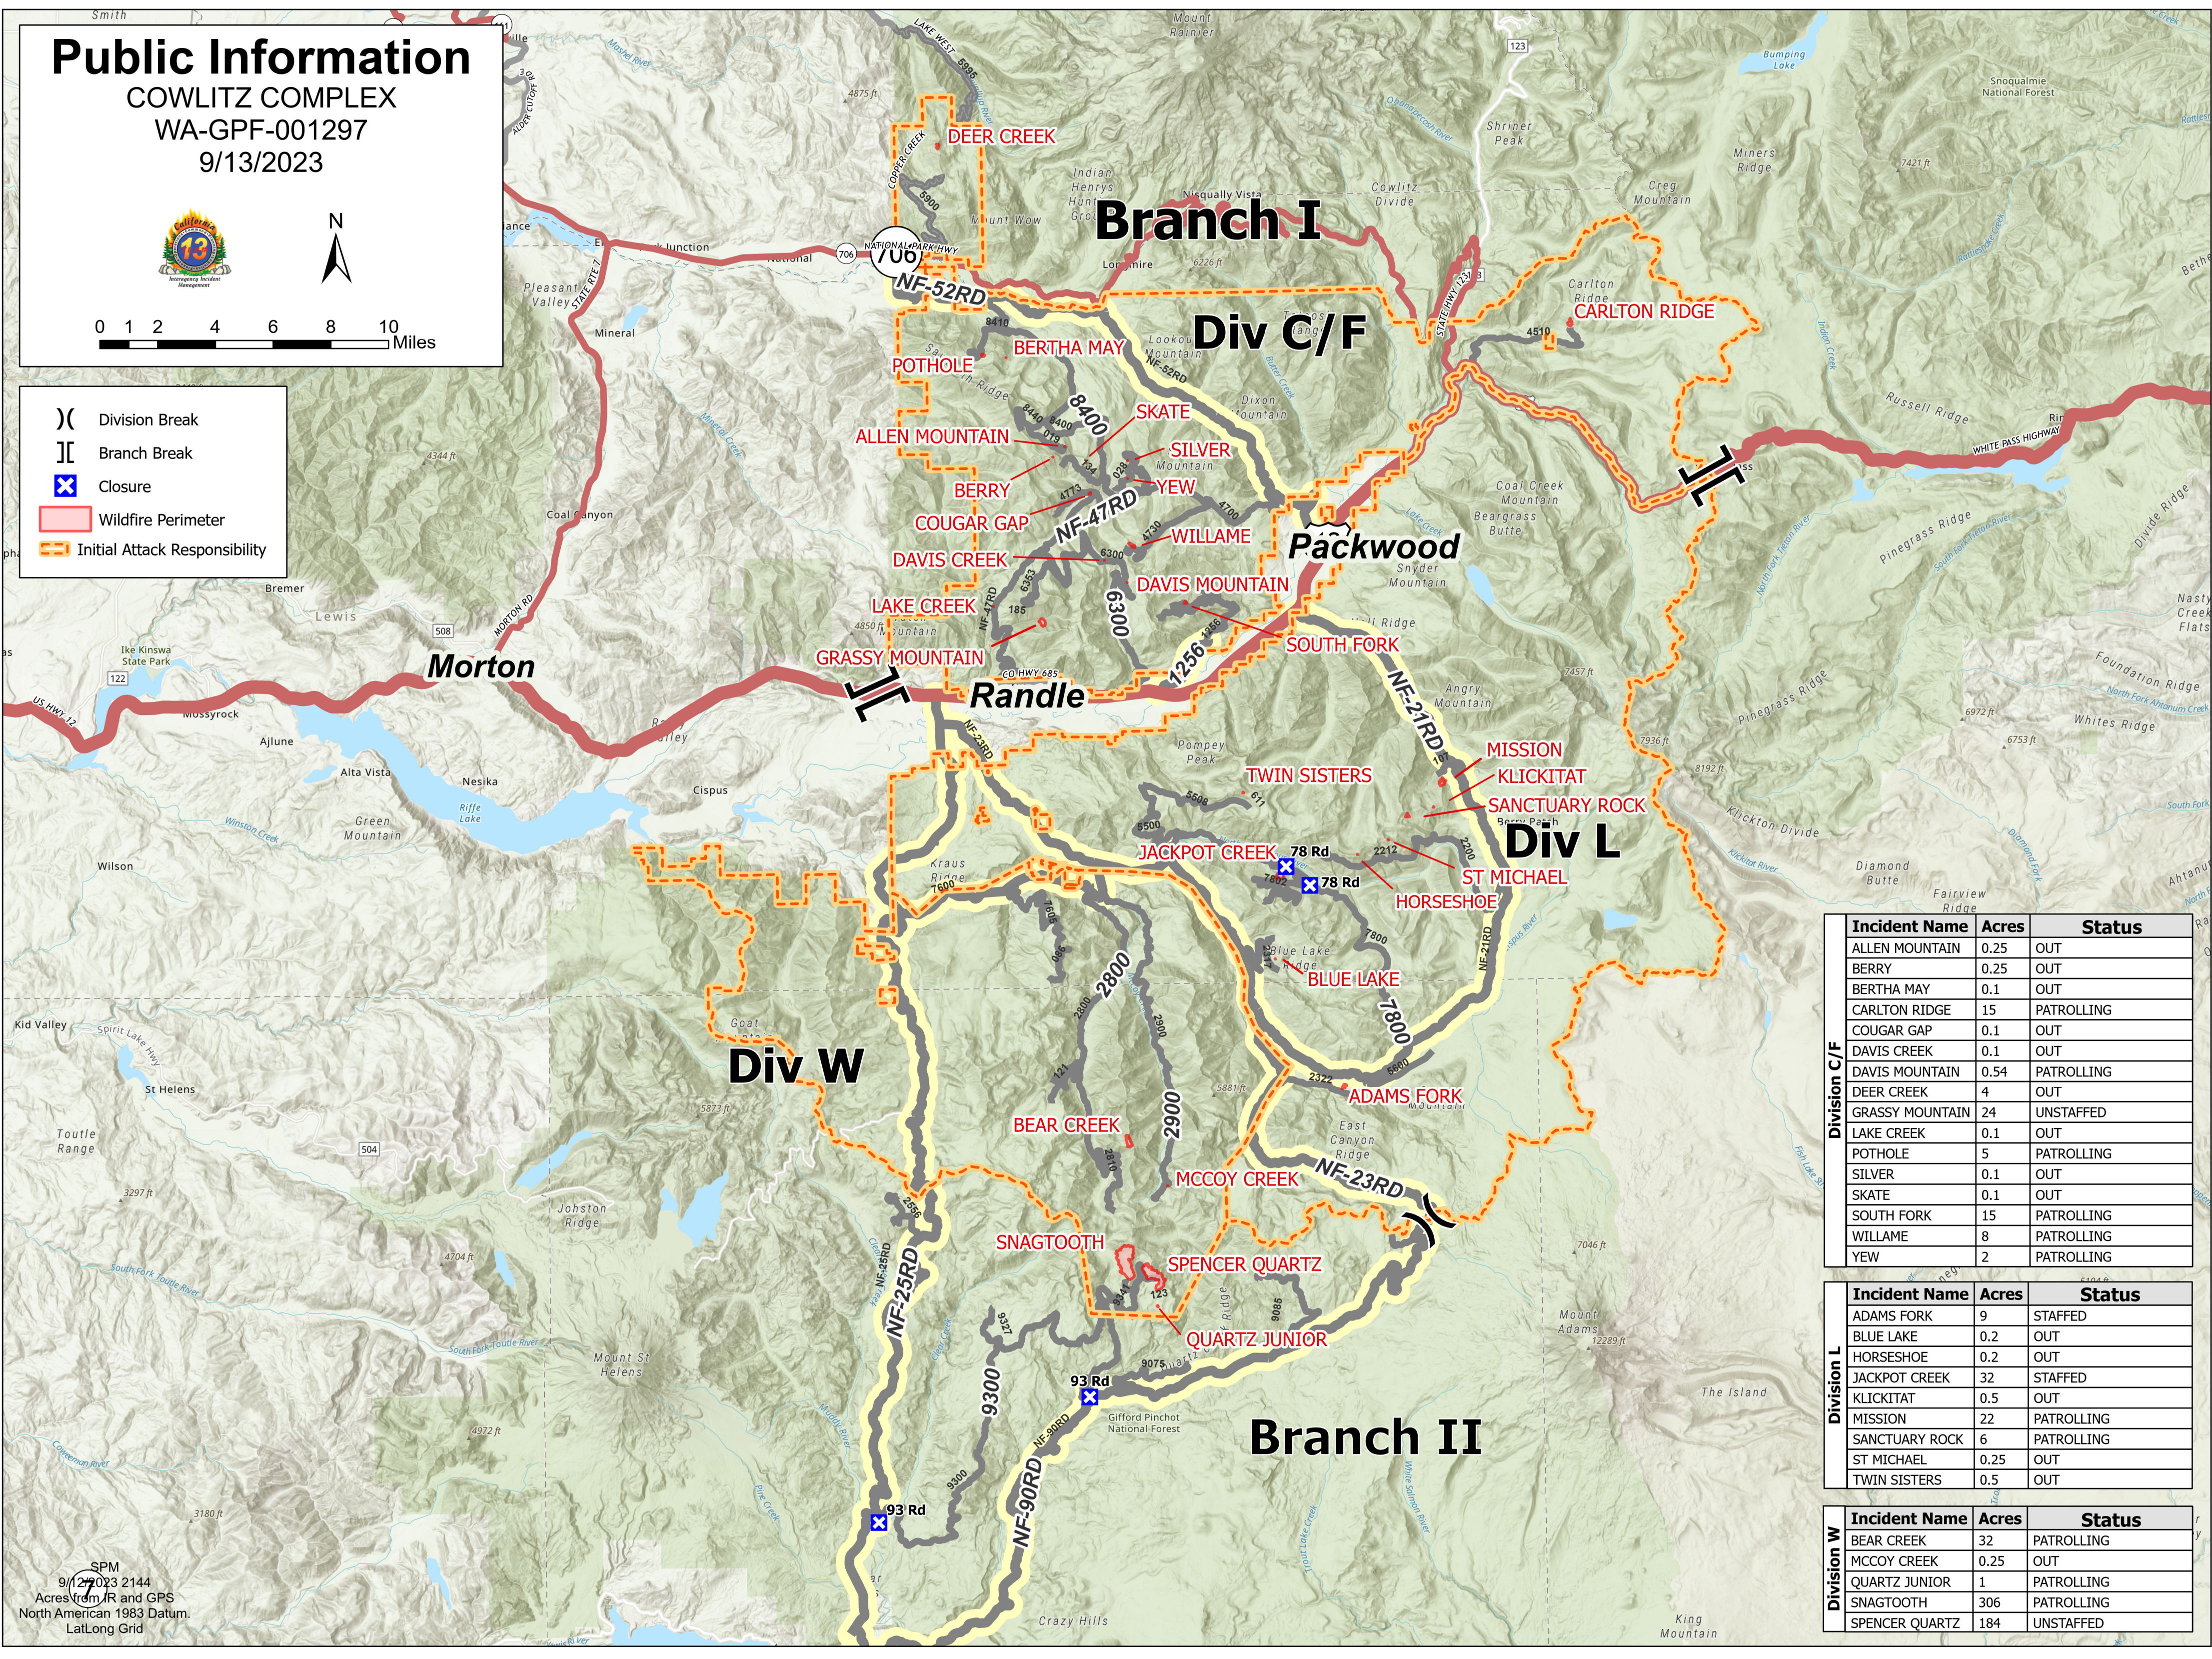

Public Information

COWLITZ COMPLEX
WA-GPF-001297
9/13/2023

- Division Break
- Branch Break
- Closure
- Wildfire Perimeter
- Initial Attack Responsibility

	Incident Name	Acres	Status
Division C/F	ALLEN MOUNTAIN	0.25	OUT
	BERRY	0.25	OUT
	BERTHA MAY	0.1	OUT
	CARLTON RIDGE	15	PATROLLING
	COUGAR GAP	0.1	OUT
	DAVIS CREEK	0.1	OUT
	DAVIS MOUNTAIN	0.54	PATROLLING
	DEER CREEK	4	OUT
	GRASSY MOUNTAIN	24	UNSTAFFED
	LAKE CREEK	0.1	OUT
	POTHOLE	5	PATROLLING
	SILVER	0.1	OUT
SKATE	0.1	OUT	
SOUTH FORK	15	PATROLLING	
WILLAME	8	PATROLLING	
YEW	2	PATROLLING	

	Incident Name	Acres	Status
Division L	ADAMS FORK	9	STAFFED
	BLUE LAKE	0.2	OUT
	HORSESHOE	0.2	OUT
	JACKPOT CREEK	32	STAFFED
	KLICKITAT	0.5	OUT
	MISSION	22	PATROLLING
	SANCTUARY ROCK	6	PATROLLING
	ST MICHAEL	0.25	OUT
TWIN SISTERS	0.5	OUT	

	Incident Name	Acres	Status
Division W	BEAR CREEK	32	PATROLLING
	MCCOY CREEK	0.25	OUT
	QUARTZ JUNIOR	1	PATROLLING
	SNAGTOOTH	306	PATROLLING
	SPENCER QUARTZ	184	UNSTAFFED

SPM
9/12/2023 2144
Acres from IR and GPS
North American 1983 Datum
LatLong Grid