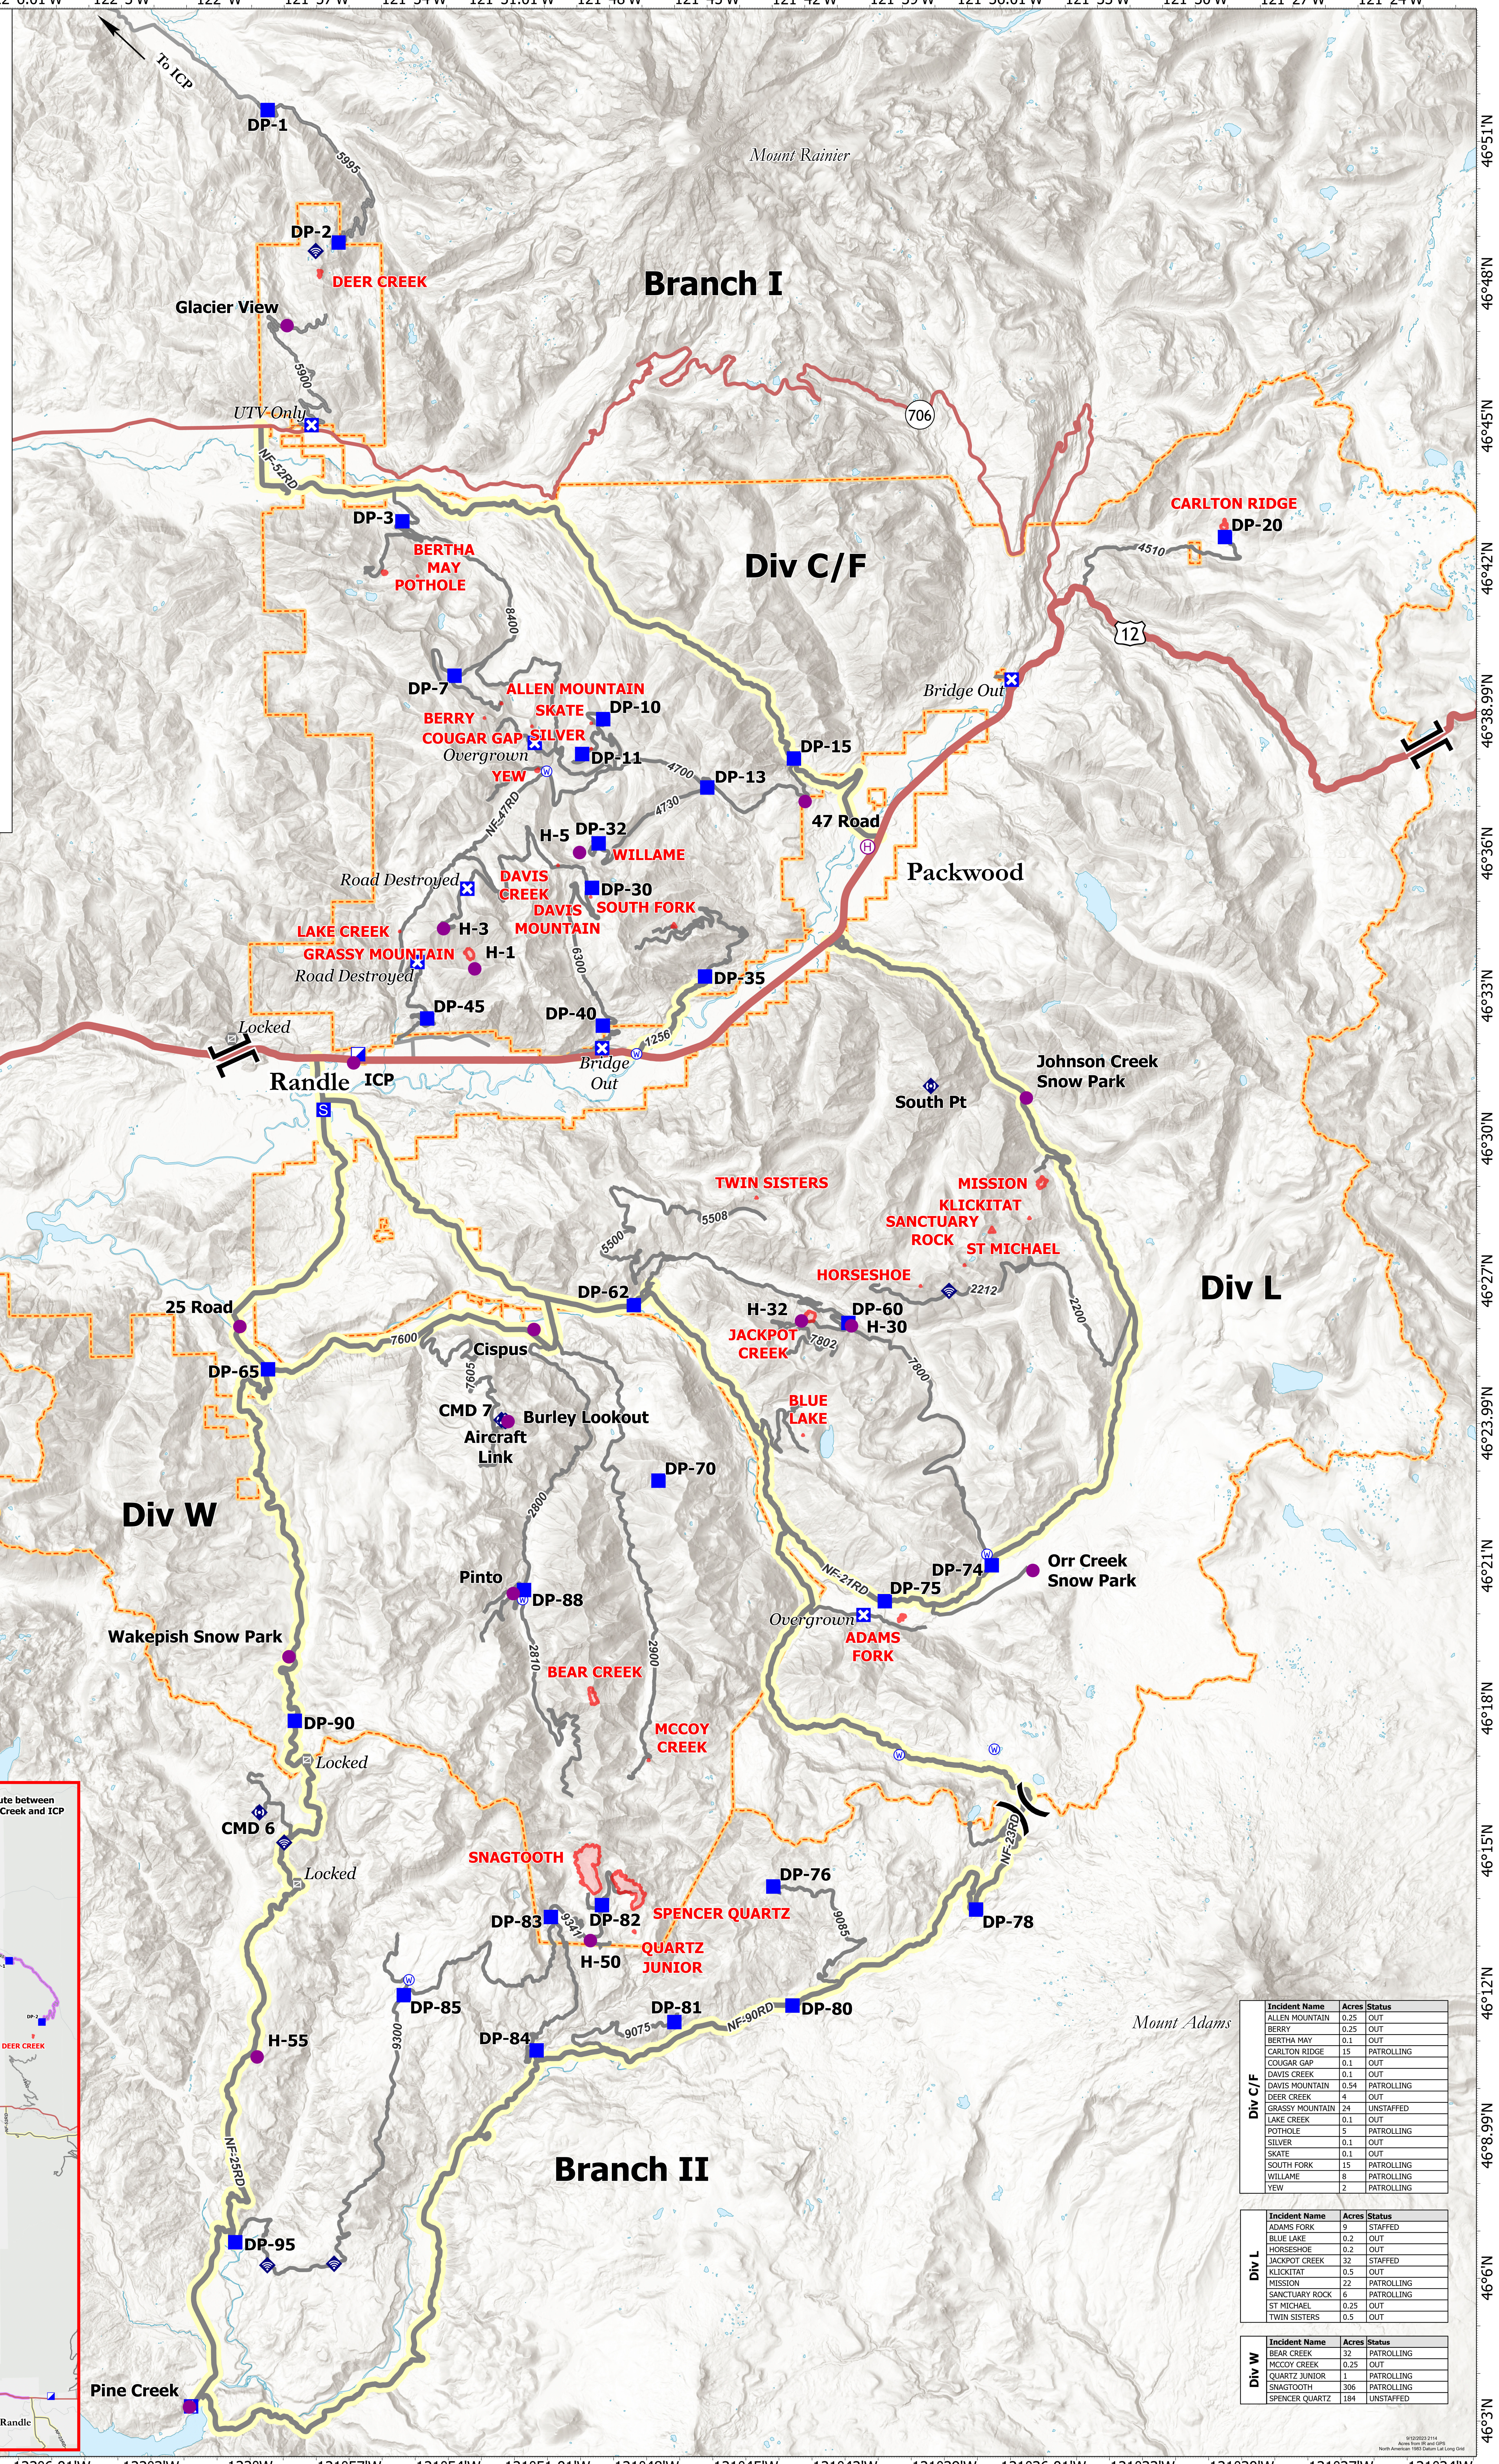

122°15'W 122°12'W 122°9'W 122°6.01'W 122°3'W 122°W 121°57'W 121°54'W 121°51.01'W 121°48'W 121°45'W 121°42'W 121°39'W 121°36.01'W 121°33'W 121°30'W 121°27'W 121°24'W

Transportation

COWLITZ COMPLEX

WA-GPF-001297
9/13/2023

- Helispot
- ⊕ Helibase
- ⌘ Division Break
- ⌘ Branch Break
- Incident Command Post
- Drop Point
- ⊠ Closure
- ⊠ Camp
- ⊠ Staging Area
- ⊠ Gate
- ⊠ Mobile Weather Unit
- ⊠ Internet Access
- ⊠ Repeater
- ⊠ Water Source
- ▭ Wildfire Daily Fire Perimeter
- ▭ Initial Attack Responsibility

Incident Name	Acres	Status
ALLEN MOUNTAIN	0.25	OUT
BERRY	0.25	OUT
BERTHA MAY	0.1	OUT
CARLTON RIDGE	15	PATROLLING
COUGAR GAP	0.1	OUT
DAVIS CREEK	0.1	OUT
DEER CREEK	4	OUT
GRASSY MOUNTAIN	24	UNSTAFFED
LAKE CREEK	0.1	OUT
POTHOLE	5	PATROLLING
SILVER	0.1	OUT
SKATE	0.1	OUT
SOUTH FORK	15	PATROLLING
WILLAME	8	PATROLLING
YEW	2	PATROLLING

Incident Name	Acres	Status
ADAMS FORK	1	STAFFED
BLUE LAKE	0.2	OUT
HORSESHOE	0.2	OUT
JACKPOT CREEK	32	STAFFED
KLICKITAT	0.5	OUT
MISSION	22	PATROLLING
SANCTUARY ROCK	6	PATROLLING
ST MICHAEL	0.25	OUT
TWIN SISTERS	0.5	OUT