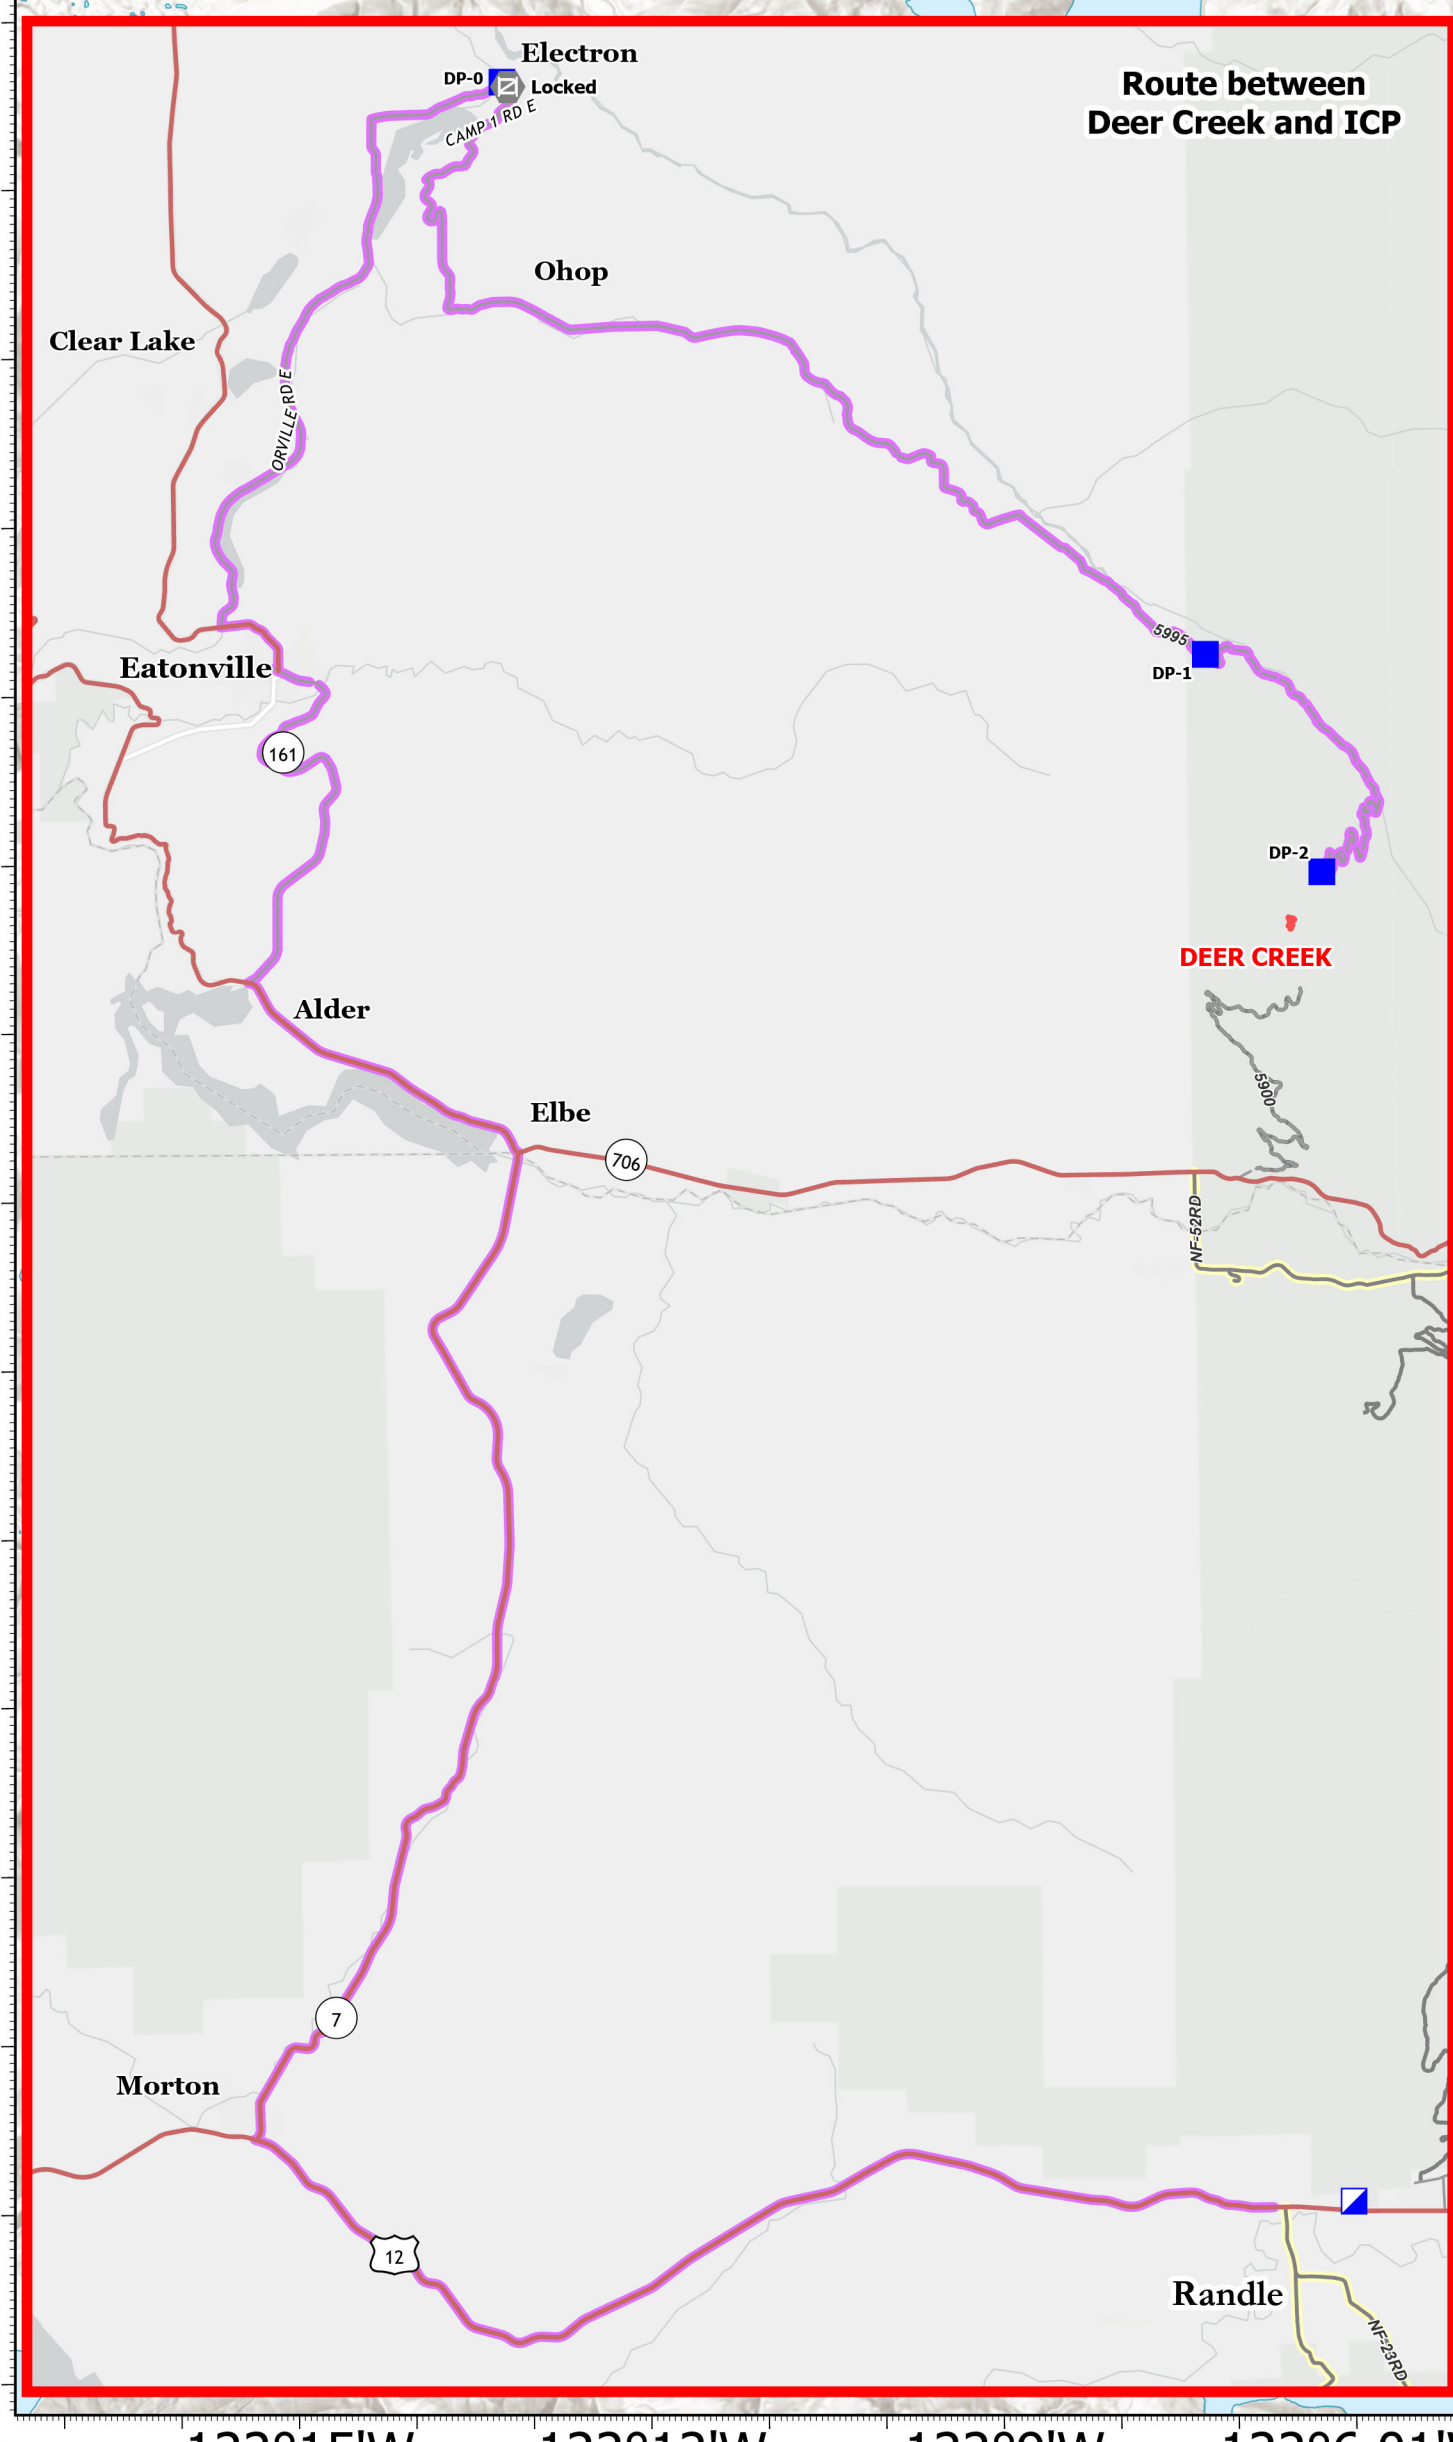

122°15'W 122°12'W 122°9'W 122°6.01'W 122°3'W 122°W 121°57'W 121°54'W 121°51.01'W 121°48'W 121°45'W 121°42'W 121°39'W 121°36.01'W 121°33'W 121°30'W 121°27'W 121°24'W

Transportation

COWLITZ COMPLEX

WA-GPF-001297
9/13/2023

- Helispot
- ⊕ Helibase
- ⌘ Division Break
- ⌘ Branch Break
- Incident Command Post
- Drop Point
- ⊠ Closure
- ⊠ Camp
- ⊠ Staging Area
- ⊠ Gate
- ⊠ Mobile Weather Unit
- ⊠ Internet Access
- ⊠ Repeater
- ⊠ Water Source
- ▭ Wildfire Daily Fire Perimeter
- ▭ Initial Attack Responsibility

Incident Name	Acres	Status
ALLEN MOUNTAIN	0.25	OUT
BERRY	0.25	OUT
BERTHA MAY	0.1	OUT
CARLTON RIDGE	15	PATROLLING
COUGAR GAP	0.1	OUT
DAVIS CREEK	0.1	OUT
DEER CREEK	4	OUT
GRASSY MOUNTAIN	24	UNSTAFFED
LAKE CREEK	0.1	OUT
POTHOLE	5	PATROLLING
SILVER	0.1	OUT
SKATE	0.1	OUT
SOUTH FORK	15	PATROLLING
WILLAME	8	PATROLLING
YEW	2	PATROLLING

Incident Name	Acres	Status
ADAMS FORK	1	STAFFED
BLUE LAKE	0.2	OUT
HORSESHOE	0.2	OUT
JACKPOT CREEK	32	STAFFED
KLICKITAT	0.5	OUT
MISSION	22	PATROLLING
SANCTUARY ROCK	6	PATROLLING
ST MICHAEL	0.25	OUT
TWIN SISTERS	0.5	OUT