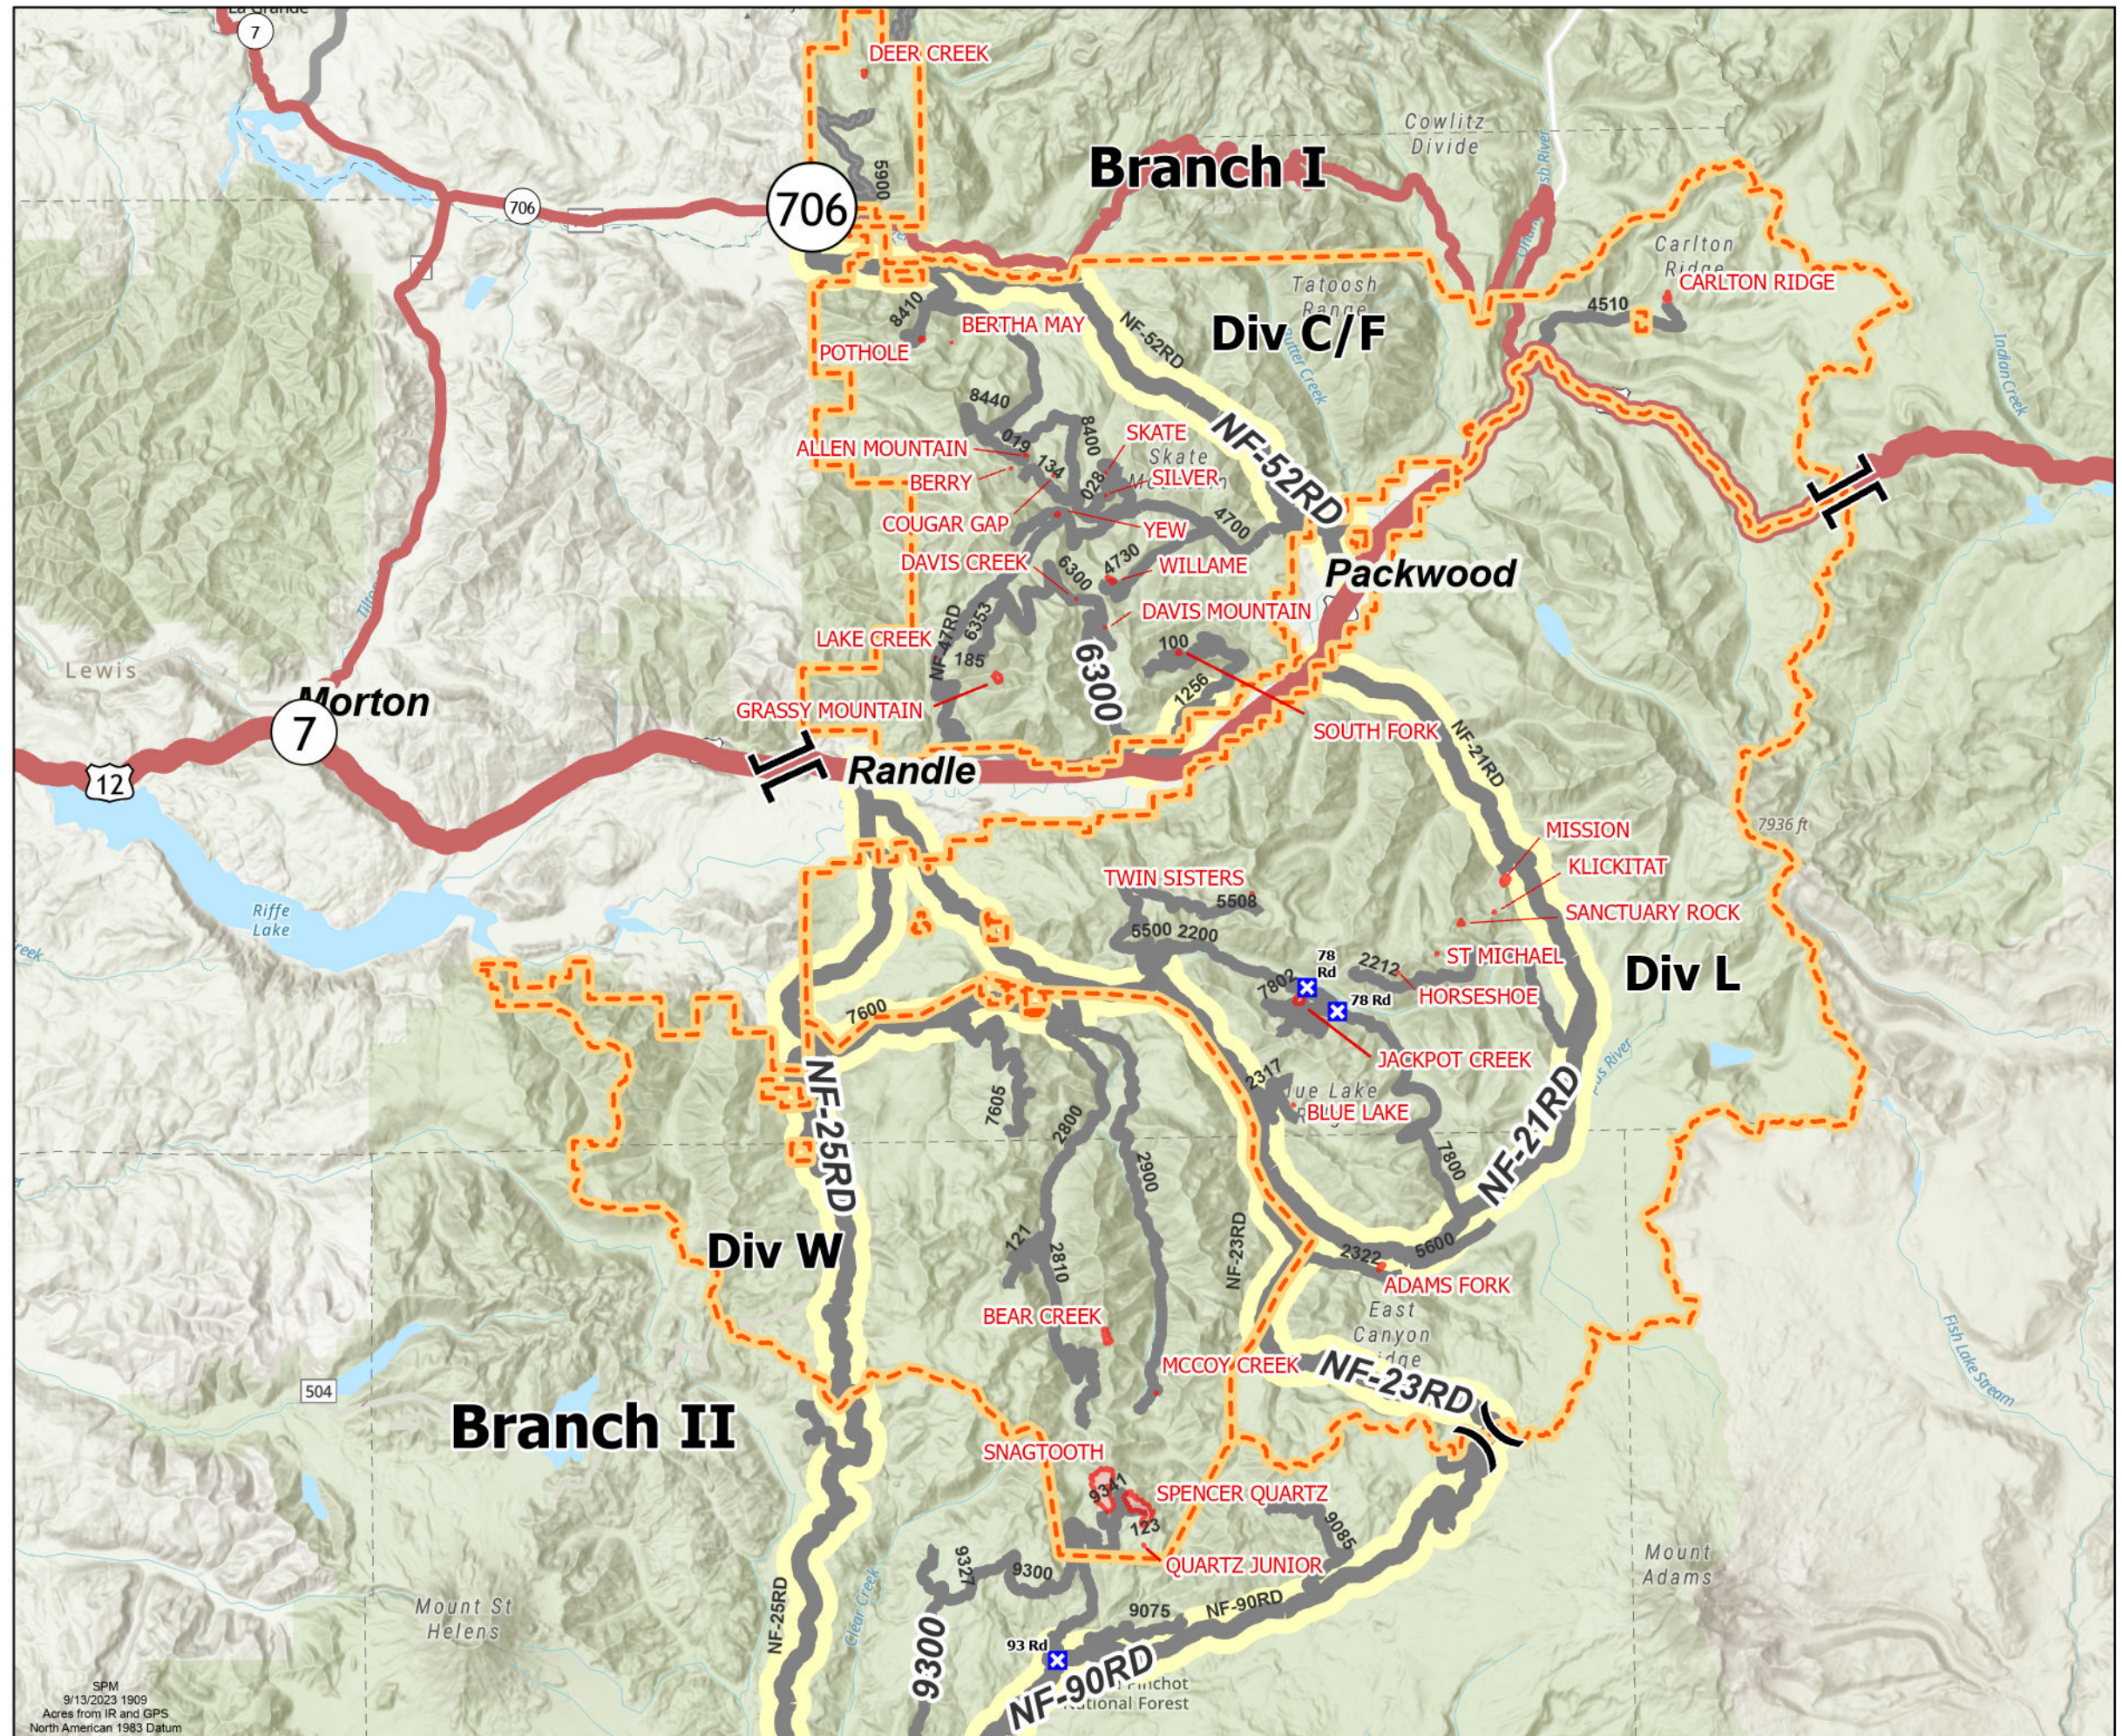

Public Information

COWLITZ COMPLEX
WA-GPF-001297
9/14/2023

- (X) Division Break
- (||) Branch Break
- (X) Closure
- Wildfire Perimeter
- Initial Attack Responsibility

Division C/F	Incident Name	Acres	Status
	ALLEN MOUNTAIN	0.25	OUT
	BERRY	0.25	OUT
	BERTHA MAY	0.1	OUT
	CARLTON RIDGE	15	PATROLLING
	COUGAR GAP	0.1	OUT
	DAVIS CREEK	0.1	OUT
	DAVIS MOUNTAIN	0.54	PATROLLING
	DEER CREEK	4	OUT
	GRASSY MOUNTAIN	24	UNSTAFFED
	LAKE CREEK	0.1	OUT
	POTHOLE	5	PATROLLING
	SILVER	0.1	OUT
	SKATE	0.1	OUT
	SOUTH FORK	15	PATROLLING
WILLAME	8	PATROLLING	
YEW	2	PATROLLING	

Division L	Incident Name	Acres	Status
	BLUE LAKE	0.2	OUT
	TWIN SISTERS	0.5	OUT
	MISSION	22	PATROLLING
	KLICKITAT	0.5	OUT
	ADAMS FORK	9	STAFFED
	JACKPOT CREEK	32	STAFFED
	ST MICHAEL	0.25	OUT
HORSESHOE	0.2	OUT	
SANCTUARY ROCK	6	PATROLLING	

Division W	Incident Name	Acres	Status
	MCCOY CREEK	0.25	OUT
	SNAGTOOTH	306	PATROLLING
	BEAR CREEK	32	PATROLLING
	SPENCER QUARTZ	184	UNSTAFFED
QUARTZ JUNIOR	1	PATROLLING	

SPM
9/13/2023 1909
Acres from IR and GPS
North American 1983 Datum