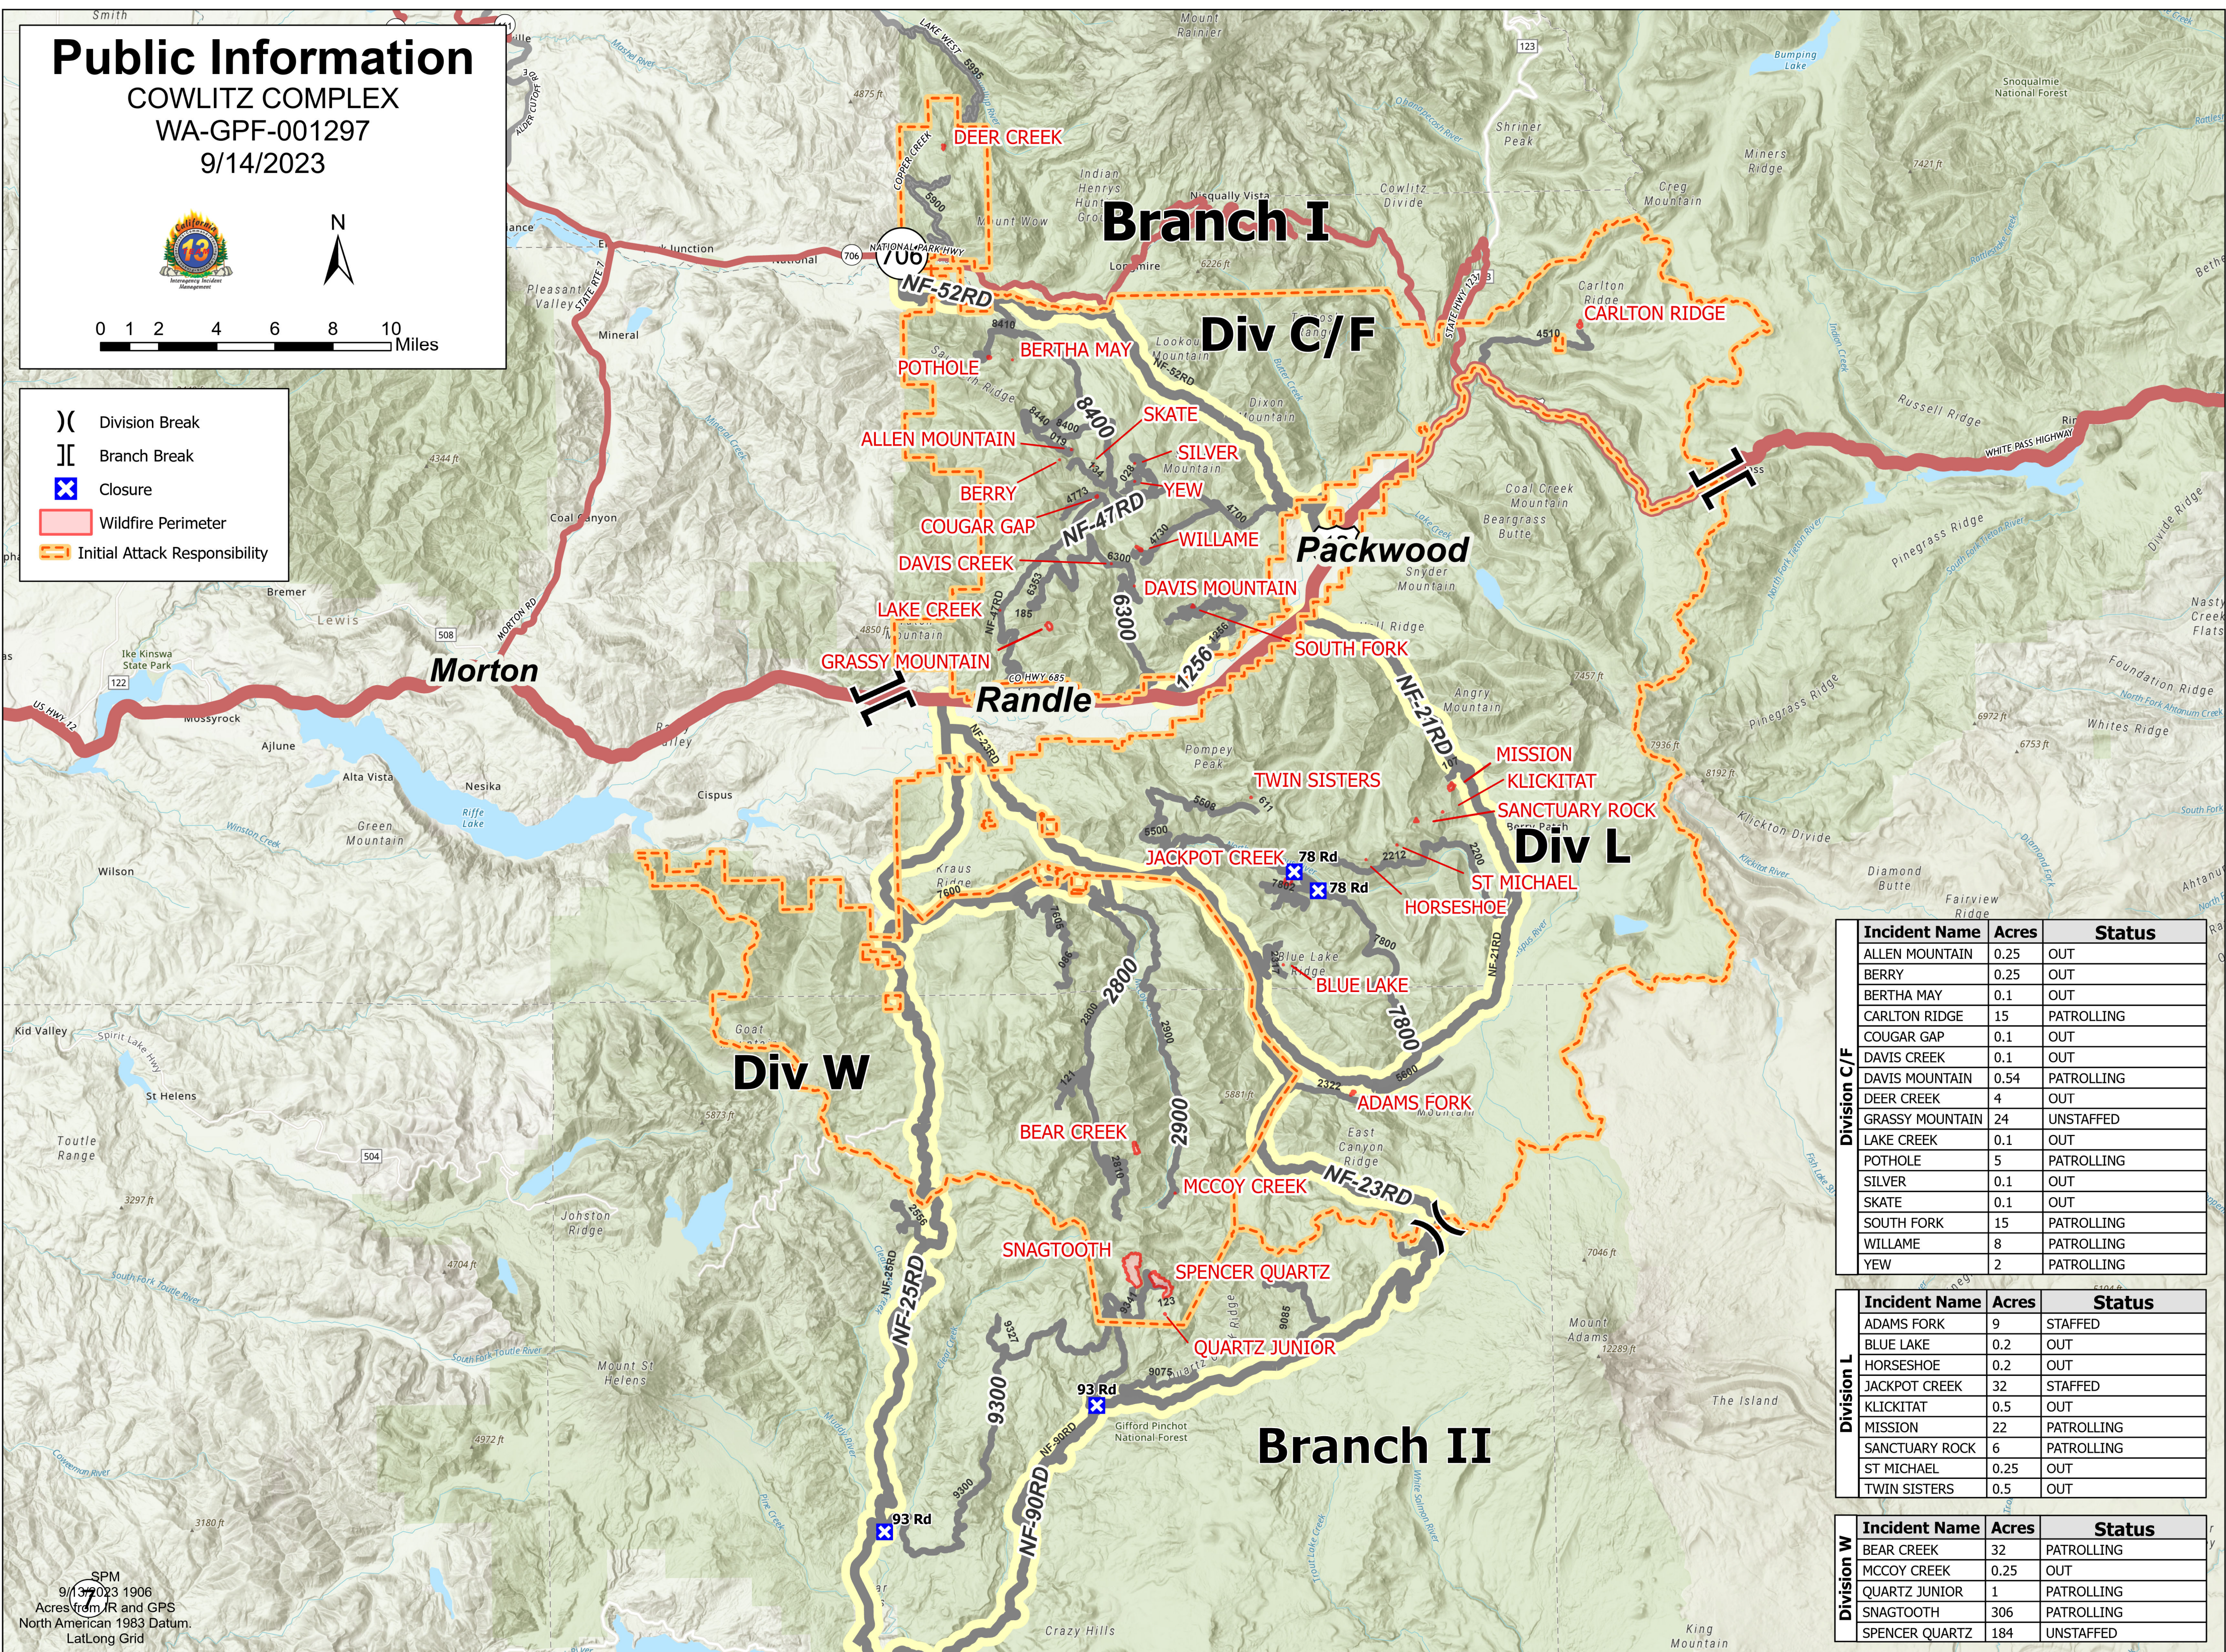

Public Information

COWLITZ COMPLEX
WA-GPF-001297
9/14/2023

0 1 2 4 6 8 10 Miles

- Division Break
- Branch Break
- Closure
- Wildfire Perimeter
- Initial Attack Responsibility

	Incident Name	Acres	Status
Division C/F	ALLEN MOUNTAIN	0.25	OUT
	BERRY	0.25	OUT
	BERTHA MAY	0.1	OUT
	CARLTON RIDGE	15	PATROLLING
	COUGAR GAP	0.1	OUT
	DAVIS CREEK	0.1	OUT
	DAVIS MOUNTAIN	0.54	PATROLLING
	DEER CREEK	4	OUT
	GRASSY MOUNTAIN	24	UNSTAFFED
	LAKE CREEK	0.1	OUT
	POTSOLE	5	PATROLLING
	SILVER	0.1	OUT
	SKATE	0.1	OUT

	Incident Name	Acres	Status
Division L	ADAMS FORK	9	STAFFED
	BLUE LAKE	0.2	OUT
	HORSESHOE	0.2	OUT
	JACKPOT CREEK	32	STAFFED
	KLICKITAT	0.5	OUT
	MISSION	22	PATROLLING
	SANCTUARY ROCK	6	PATROLLING
	ST MICHAEL	0.25	OUT
TWIN SISTERS	0.5	OUT	

	Incident Name	Acres	Status
Division W	BEAR CREEK	32	PATROLLING
	MCCOY CREEK	0.25	OUT
	QUARTZ JUNIOR	1	PATROLLING
	SNAGTOOTH	306	PATROLLING
	SPENCER QUARTZ	184	UNSTAFFED

SPM
9/13/2023 1906
Acres from IR and GPS
North American 1983 Datum
Lat/Long Grid