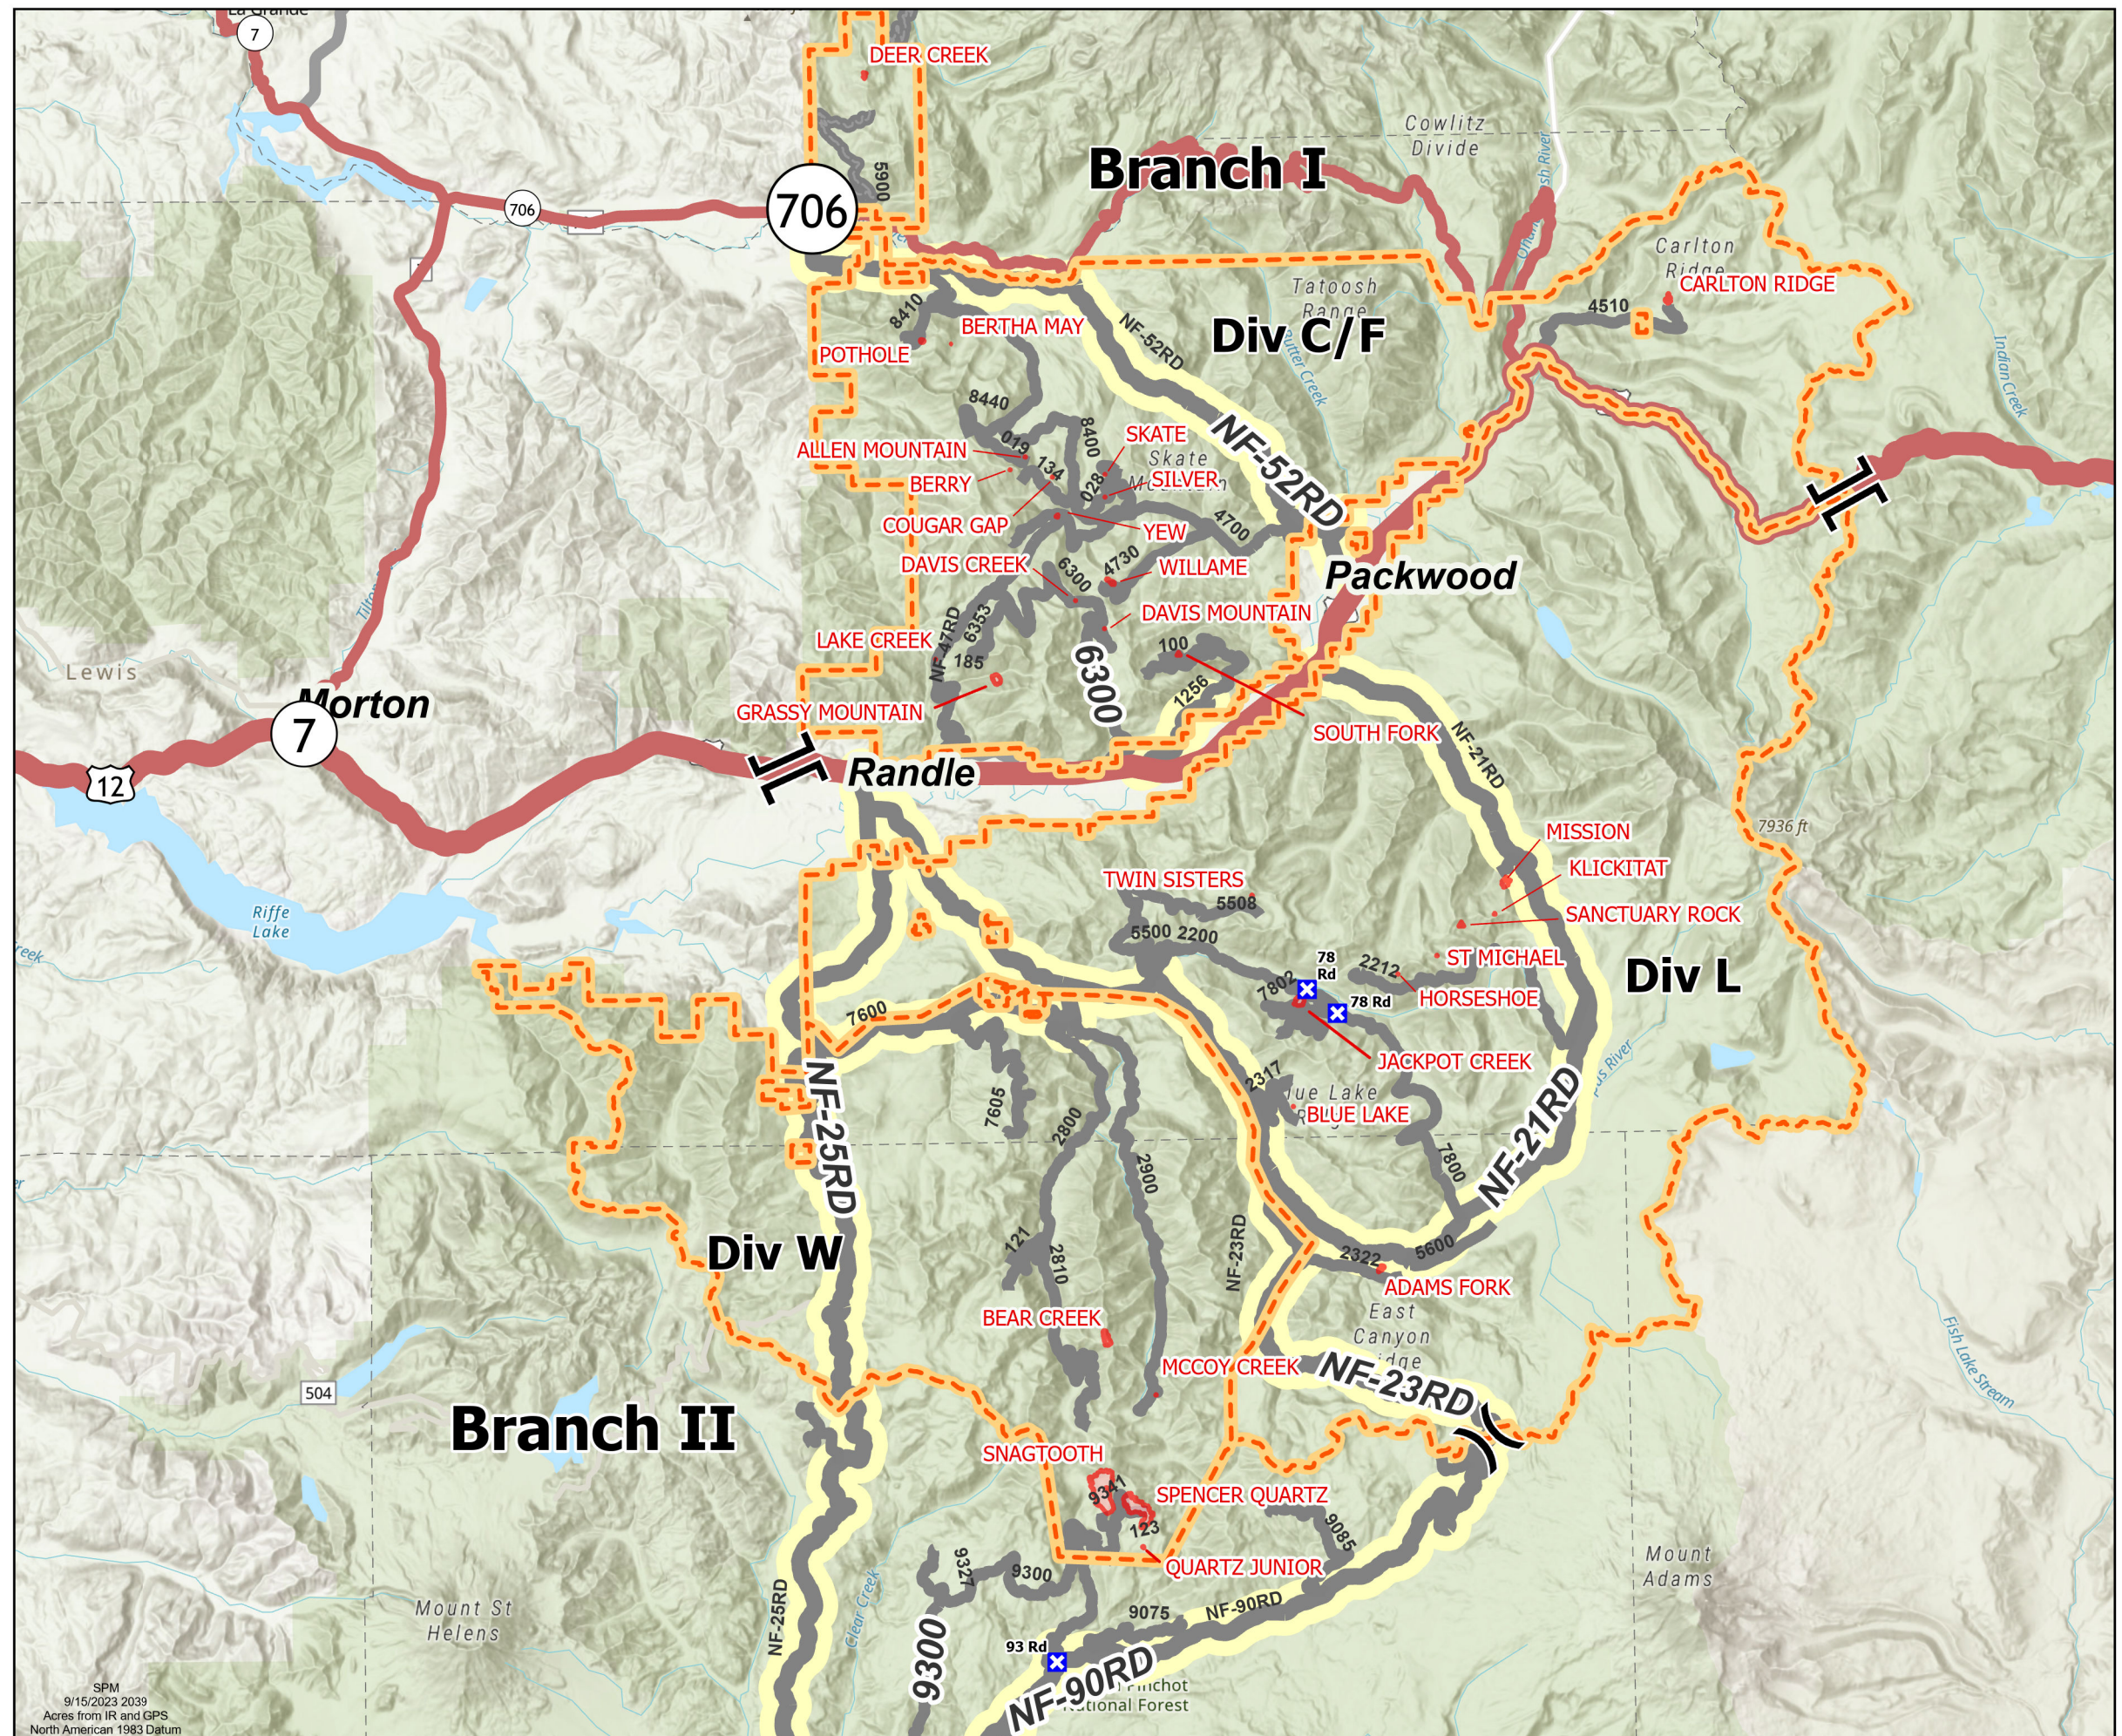

Public Information

COWLITZ COMPLEX
WA-GPF-001297
9/15/2023

- (X) Division Break
- (||) Branch Break
- (X) Closure
- Wildfire Perimeter
- Initial Attack Responsibility

Division C/F	Incident Name	Acres	Status
	ALLEN MOUNTAIN	0.25	OUT
	BERRY	0.25	OUT
	BERTHA MAY	0.1	OUT
	CARLTON RIDGE	15	CONTROLLED
	COUGAR GAP	0.1	OUT
	DAVIS CREEK	0.1	OUT
	DAVIS MOUNTAIN	0.54	CONTROLLED
	DEER CREEK	4	OUT
	GRASSY MOUNTAIN	28.185532	ACTIVE
	LAKE CREEK	0.1	OUT
	POTHOLE	5	CONTROLLED
	SILVER	0.1	OUT
	SKATE	0.1	OUT
	SOUTH FORK	15	CONTROLLED
WILLAME	8	CONTAINED	
YEW	2	CONTAINED	

Division L	Incident Name	Acres	Status
	BLUE LAKE	0.2	OUT
	TWIN SISTERS	0.5	OUT
	MISSION	22	CONTAINED
	KLICKITAT	0.5	OUT
	ADAMS FORK	9	CONTROLLED
	JACKPOT CREEK	32	CONTROLLED
	ST MICHAEL	0.25	OUT
HORSESHOE	0.2	OUT	
SANCTUARY ROCK	6	CONTAINED	

Division W	Incident Name	Acres	Status
	MCCOY CREEK	0.25	OUT
	SNAGTOOTH	310.371329	ACTIVE
	BEAR CREEK	32	CONTROLLED
	SPENCER QUARTZ	190.677012	ACTIVE
QUARTZ JUNIOR	1	ACTIVE	

SPM
9/15/2023 2039
Acres from IR and GPS
North American 1983 Datum