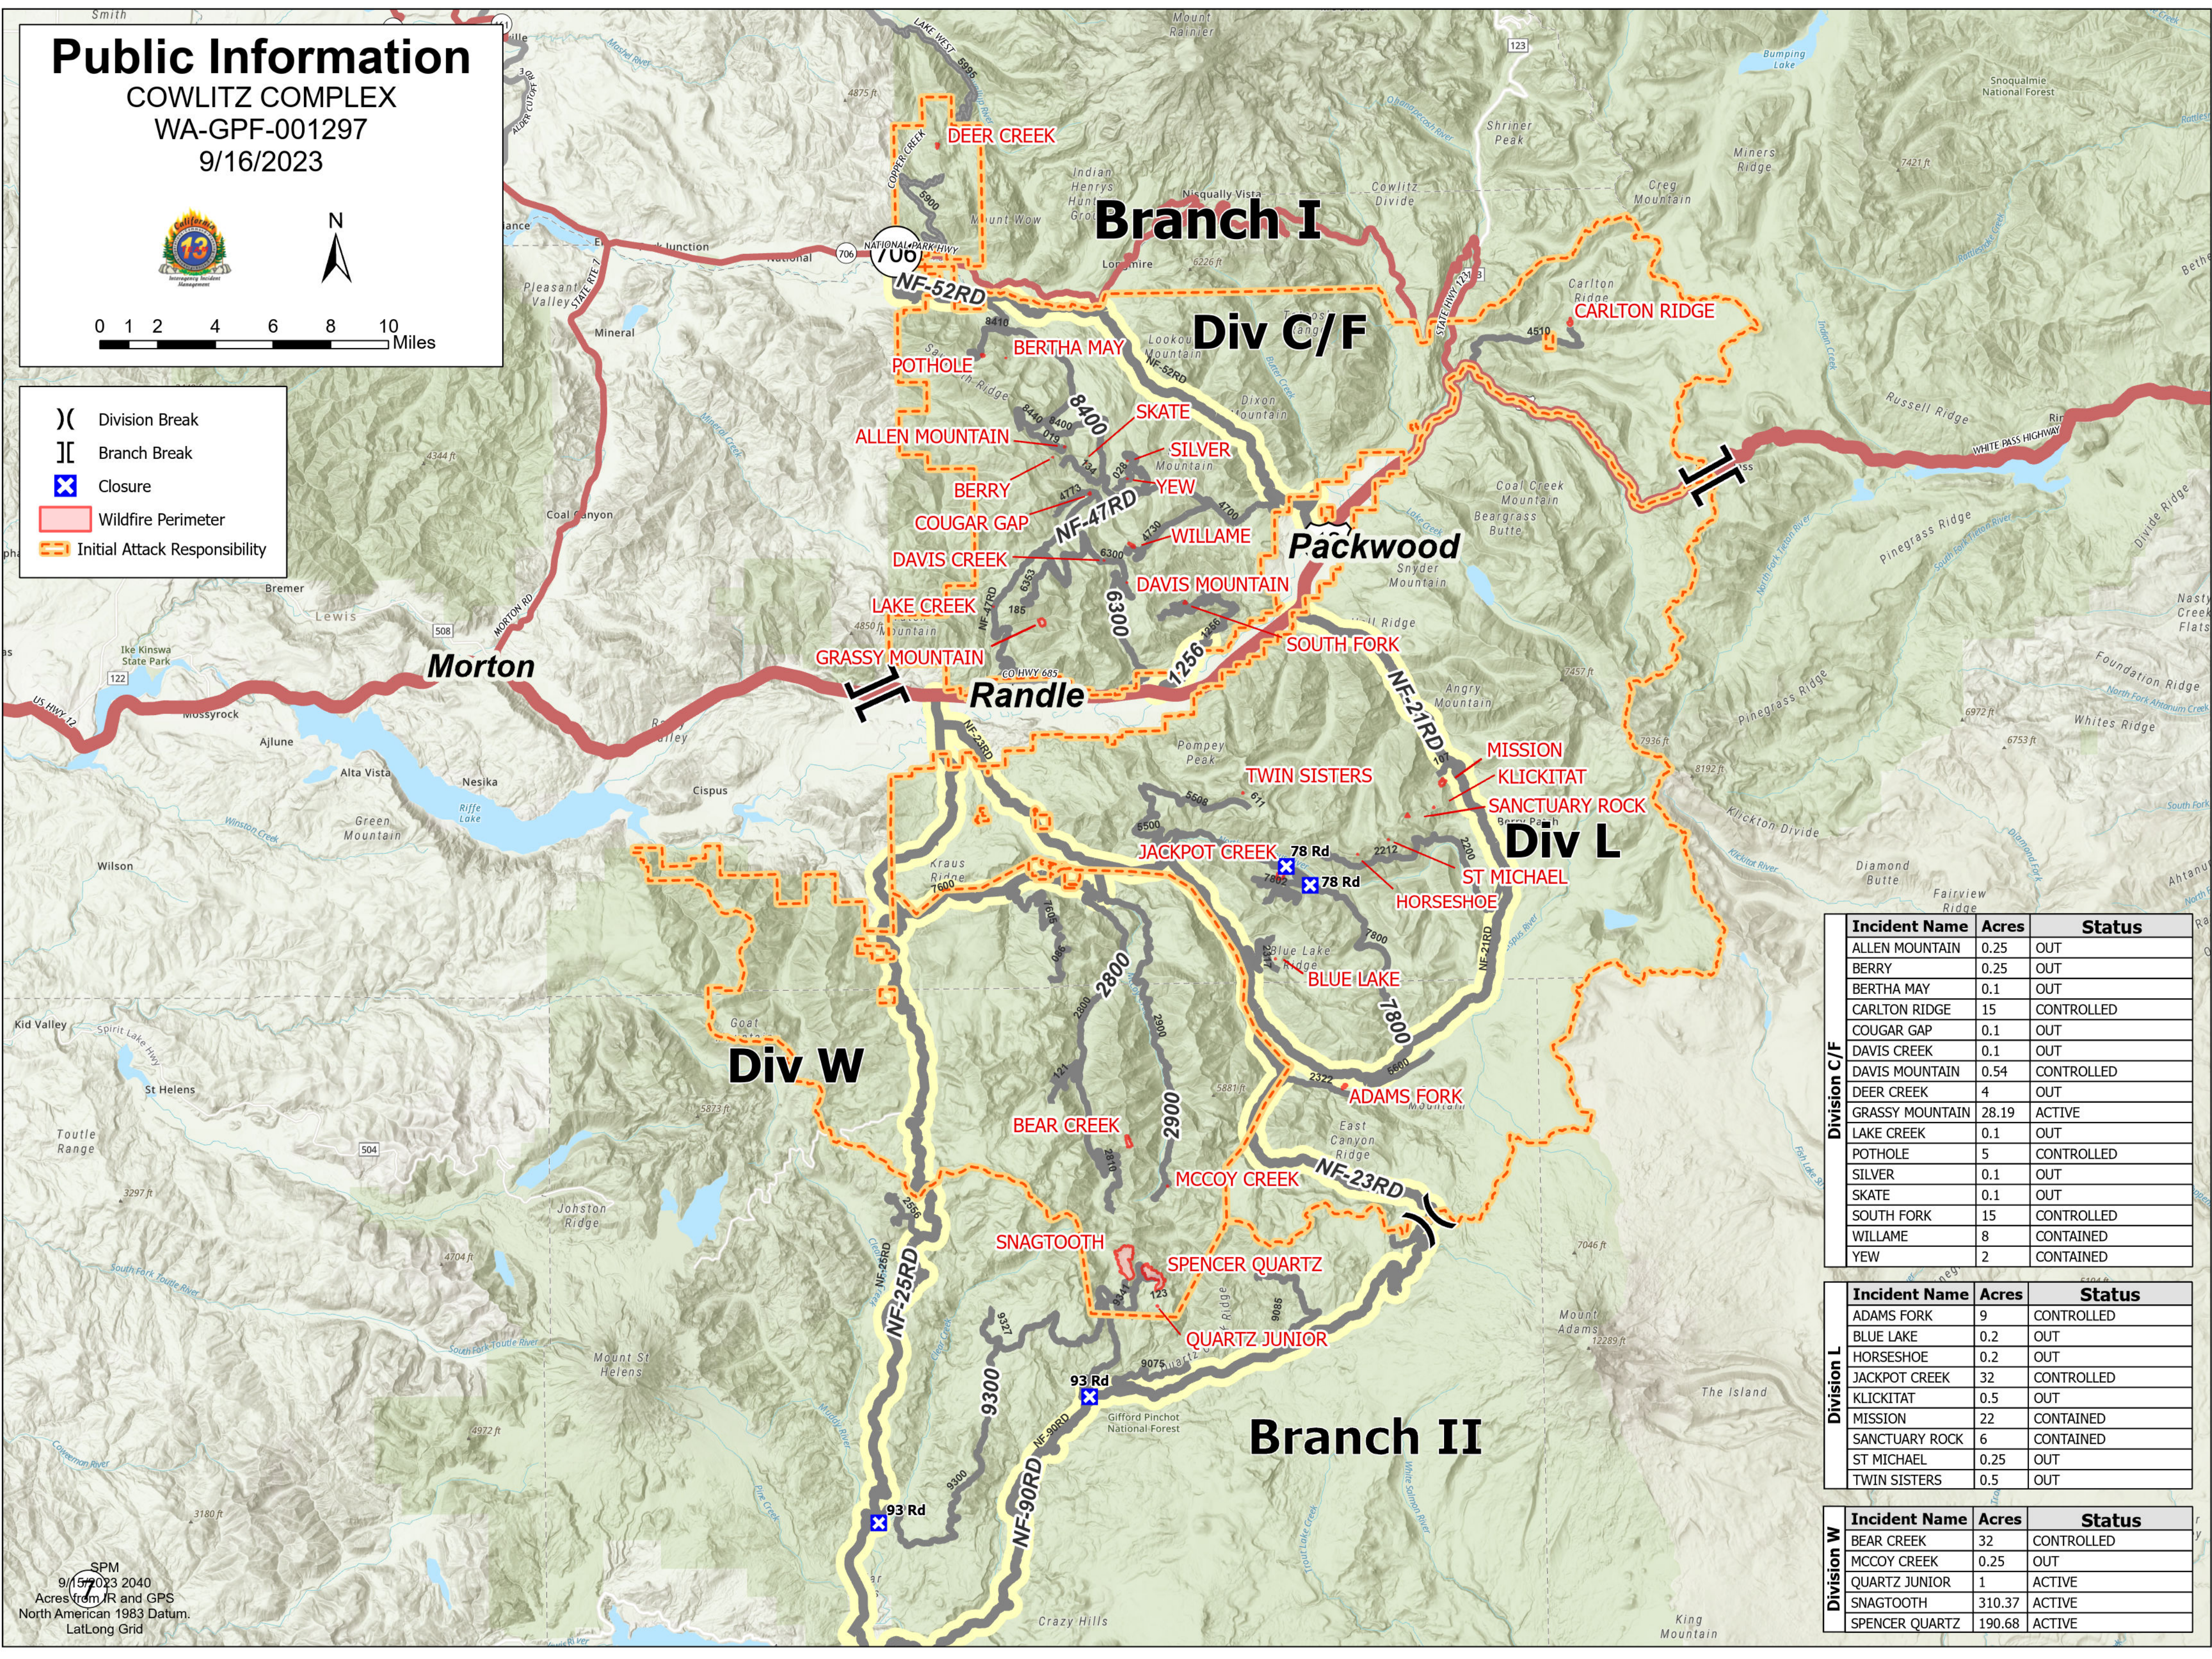

Public Information
COWLITZ COMPLEX
WA-GPF-001297
9/16/2023

0 1 2 4 6 8 10 Miles

- Division Break
- Branch Break
- Closure
- Wildfire Perimeter
- Initial Attack Responsibility

	Incident Name	Acres	Status
Division C/F	ALLEN MOUNTAIN	0.25	OUT
	BERRY	0.25	OUT
	BERTHA MAY	0.1	OUT
	CARLTON RIDGE	15	CONTROLLED
	COUGAR GAP	0.1	OUT
	DAVIS CREEK	0.1	OUT
	DAVIS MOUNTAIN	0.54	CONTROLLED
	DEER CREEK	4	OUT
	GRASSY MOUNTAIN	28.19	ACTIVE
	LAKE CREEK	0.1	OUT
	POTSOLE	5	CONTROLLED
	SILVER	0.1	OUT
	SKATE	0.1	OUT

	Incident Name	Acres	Status
Division L	ADAMS FORK	9	CONTROLLED
	BLUE LAKE	0.2	OUT
	HORSESHOE	0.2	OUT
	JACKPOT CREEK	32	CONTROLLED
	KLICKITAT	0.5	OUT
	MISSION	22	CONTAINED
	SANCTUARY ROCK	6	CONTAINED
	ST MICHAEL	0.25	OUT
TWIN SISTERS	0.5	OUT	

	Incident Name	Acres	Status
Division W	BEAR CREEK	32	CONTROLLED
	MCCOY CREEK	0.25	OUT
	QUARTZ JUNIOR	1	ACTIVE
	SNAGTOOTH	310.37	ACTIVE
	SPENCER QUARTZ	190.68	ACTIVE

SPM
 9/15/2023 2040
 Acres from IR and GPS
 North American 1983 Datum
 LatLong Grid