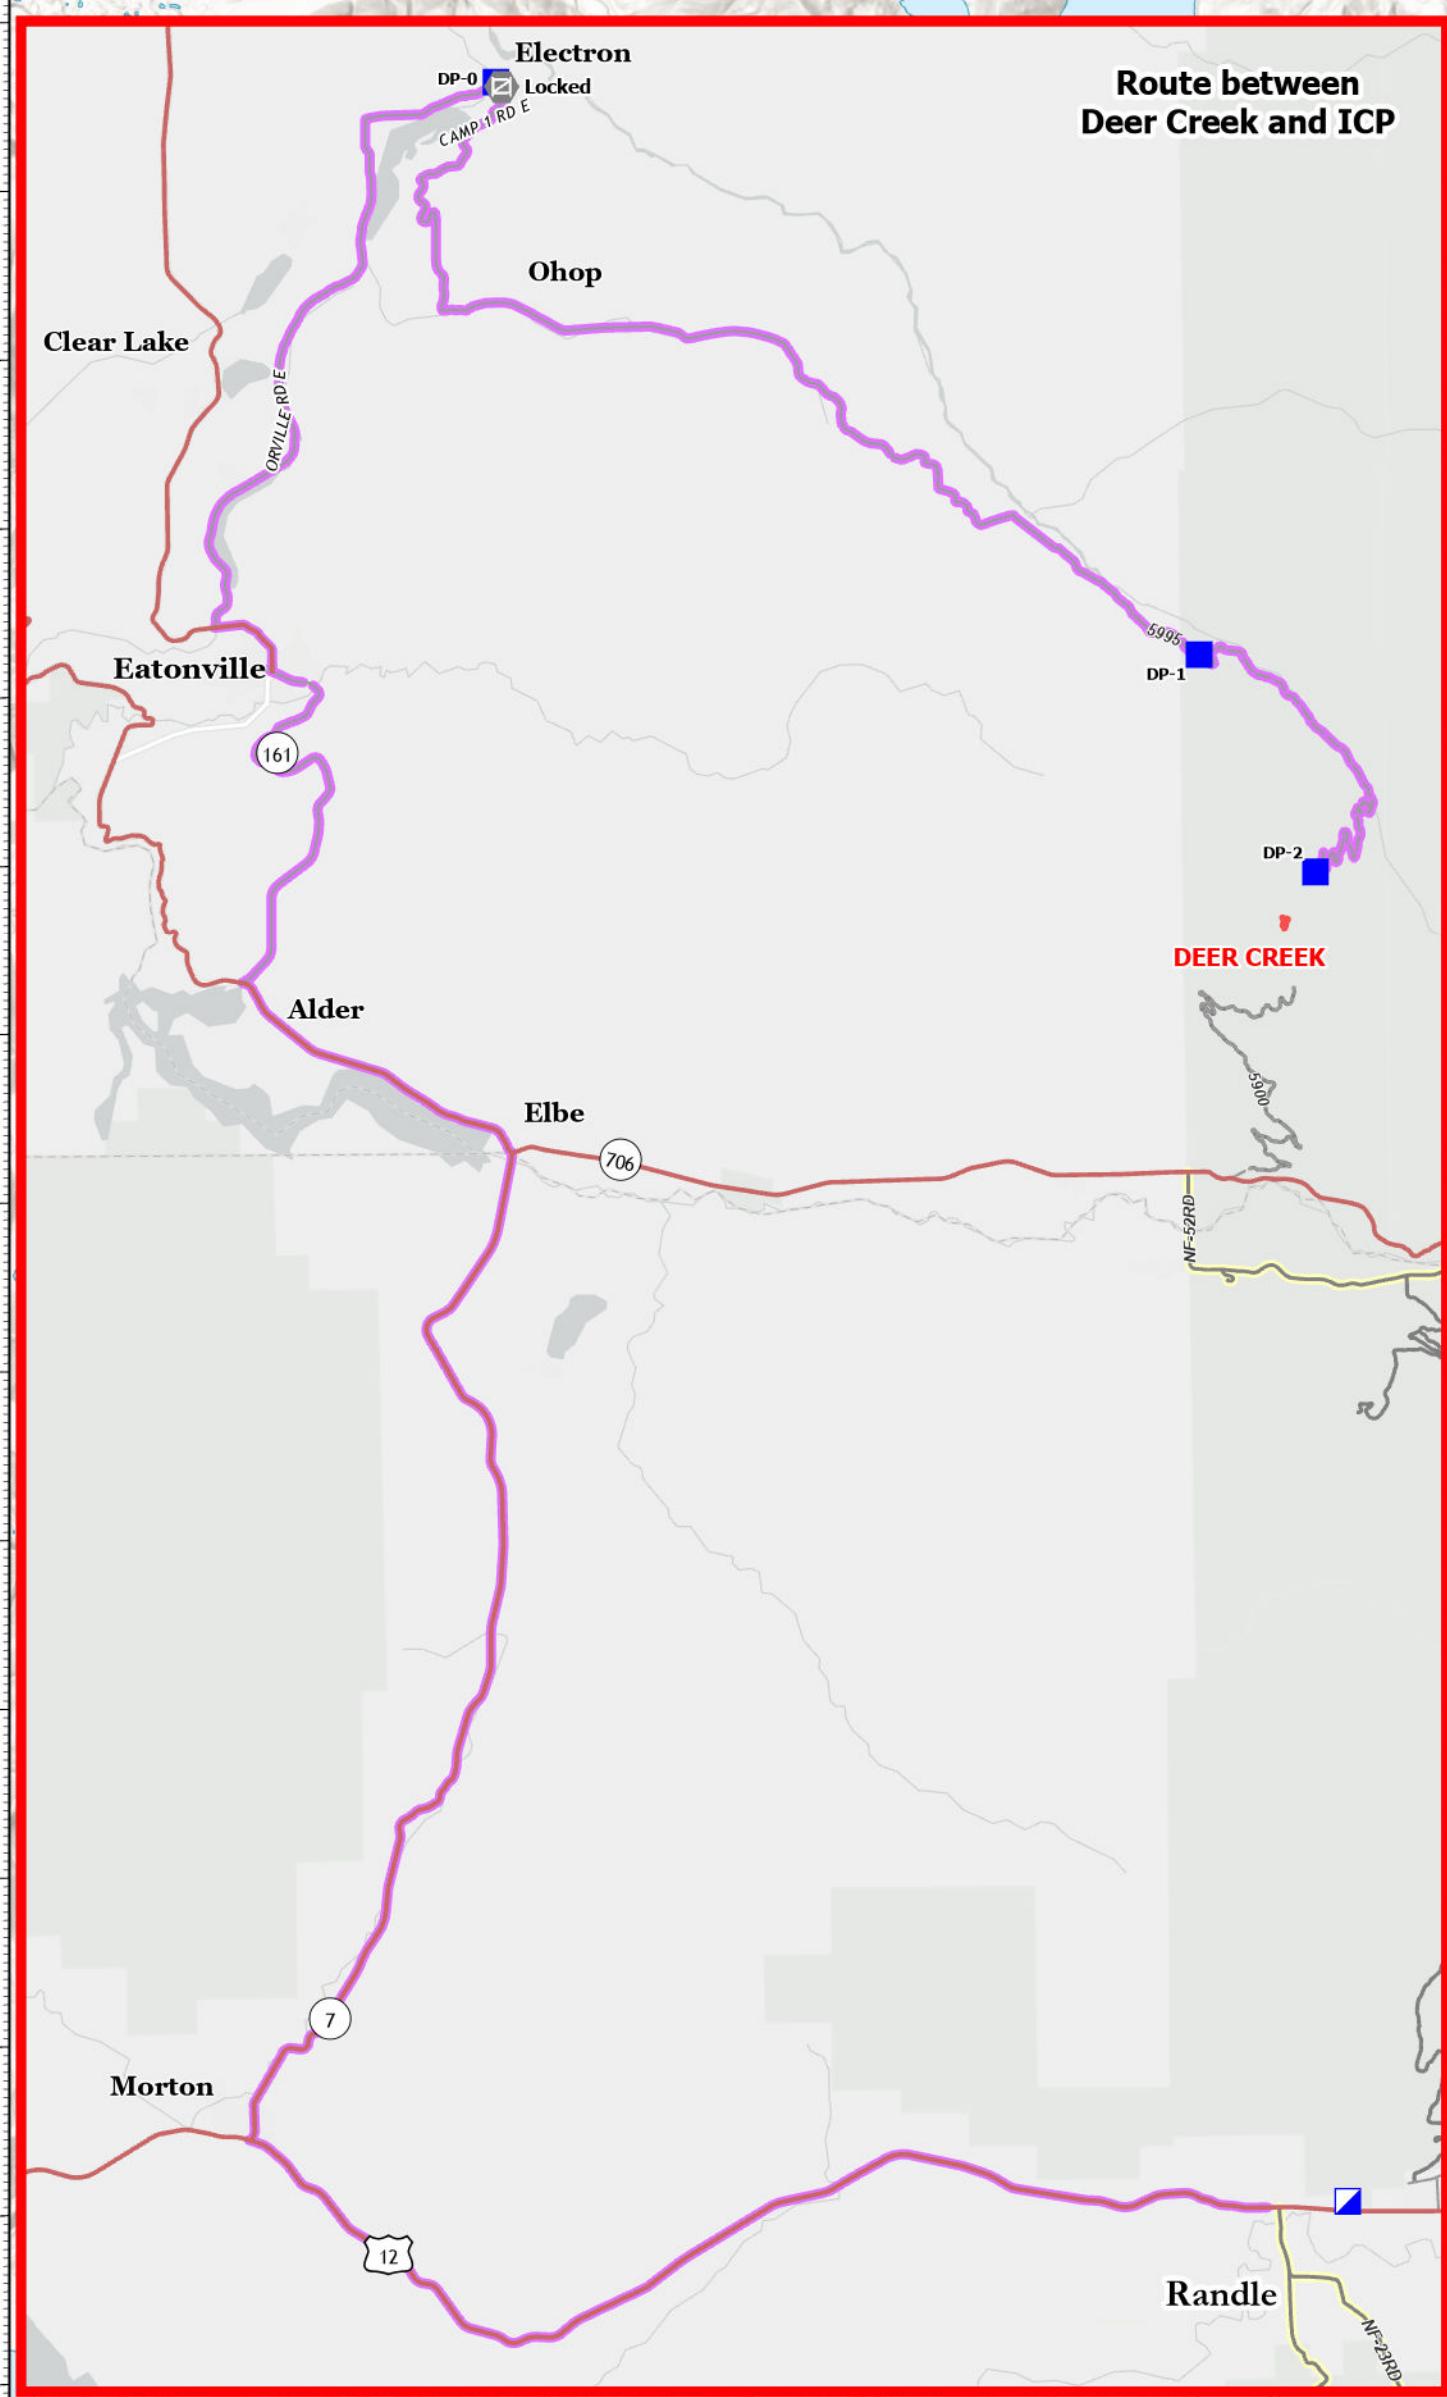

Transportation COWLITZ COMPLEX WA-GPF-001297 9/16/2023

- Helispot
- Ⓜ Helibase
- ⌘ Division Break
- ⌘ Branch Break
- Incident Command Post
- Drop Point
- ⓧ Closure
- ⓧ Camp
- ⓧ Staging Area
- ⓧ Gate
- ⓧ Mobile Weather Unit
- ⓧ Internet Access
- ⓧ Repeater
- ⓧ Water Source
- ▭ Wildfire Daily Fire Perimeter
- ▭ Initial Attack Responsibility

Incident Name	Acres	Status
ALLEN MOUNTAIN	0.25	OUT
BERRY	0.25	OUT
BERTHA MAY	0.1	OUT
CARLTON RIDGE	15	CONTROLLED
COUGAR GAP	0.1	OUT
DAVIS CREEK	0.1	OUT
DEER CREEK	4	OUT
GRASSY MOUNTAIN	28,185.52	ACTIVE
LAKE CREEK	0.1	OUT
POTHOLE	5	CONTROLLED
SILVER	0.1	OUT
SKATE	0.1	OUT
SOUTH FORK	15	CONTROLLED
WILLAME	8	CONTAINED
YEW	2	CONTAINED

Incident Name	Acres	Status
ADAMS FORK	1	CONTROLLED
BLUE LAKE	0.2	OUT
HORSESHOE	0.2	OUT
JACKPOT CREEK	32	CONTROLLED
KLICKITAT	0.5	OUT
MISSION	22	CONTAINED
SANCTUARY ROCK	6	CONTAINED
ST MICHAEL	0.25	OUT
TWIN SISTERS	0.5	OUT

Incident Name	Acres	Status
BEAR CREEK	32	CONTROLLED
MCCOY CREEK	0.25	OUT
QUARTZ JUNIOR	1	ACTIVE
SNAGTOOTH	310.371329	ACTIVE
SPENCER QUARTZ	190.677012	ACTIVE