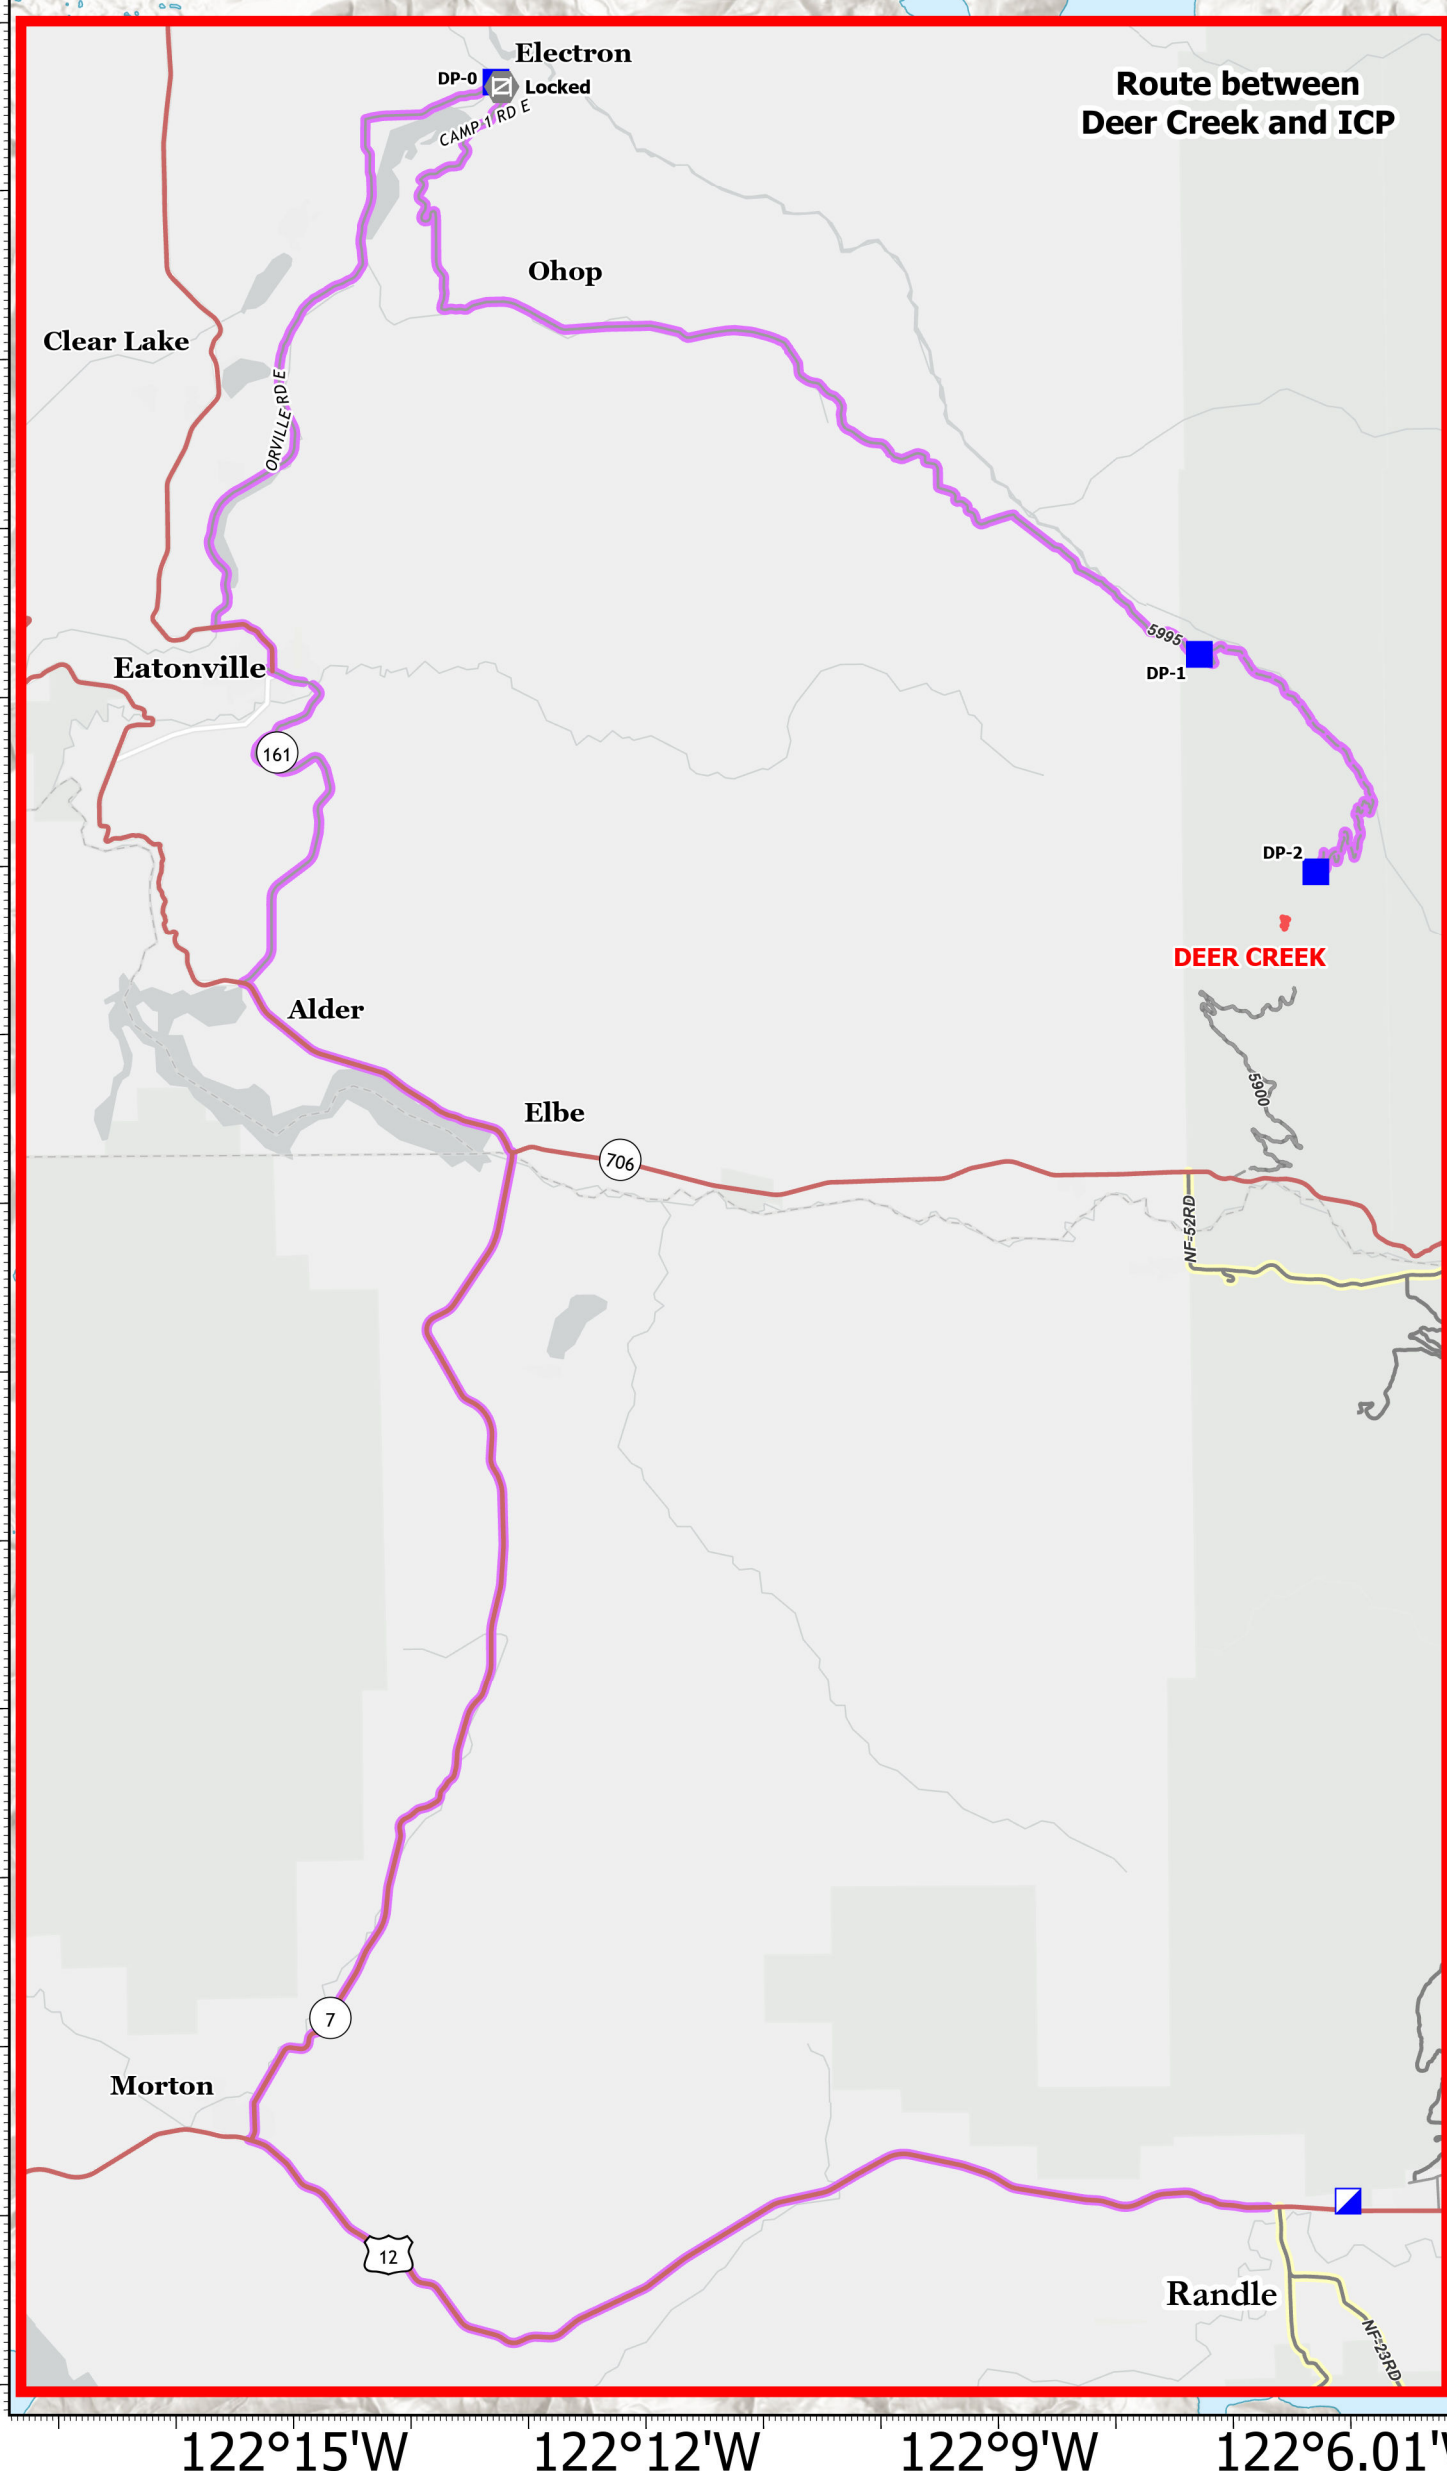

Transportation COWLITZ COMPLEX WA-GPF-001297 9/18/2023

0 6
Miles

- Helispot
- ⊕ Helibase
- ⌘ Division Break
- ⌘ Branch Break
- Incident Command Post
- Drop Point
- ⊠ Closure
- ⊠ Camp
- ⊠ Staging Area
- ⊠ Gate
- ⊠ Mobile Weather Unit
- ⊠ Internet Access
- ⊠ Repeater
- ⊠ Water Source
- ▬ Wildfire Daily Fire Perimeter
- ▬ Initial Attack Responsibility

Incident Name	Acres	Status	ous
ALLEN MOUNTAIN	0.25	OUT	
BERRY	0.25	OUT	
BERTHA MAY	0.1	OUT	
CARLTON RIDGE	1.5	CONTROLLED	
COUGAR GAP	0.1	OUT	
DAVIS CREEK	0.1	OUT	
DEER CREEK	4	OUT	
DAVIS MOUNTAIN	0.54	CONTROLLED	
Div C/F			
LAKE CREEK	0.1	OUT	
POTHOLE	5	CONTROLLED	
SILVER	0.1	OUT	
SKATE	0.1	OUT	
SOUTH FORK	1.5	CONTROLLED	
WILLAME	8	CONTAINED	
YEW	2	CONTAINED	

Incident Name	Acres	Status	neous
ADAMS FORK	1	CONTROLLED	
BLUE LAKE	0.2	OUT	
HORSESHOE	0.2	OUT	
JACKPOT CREEK	32	CONTROLLED	
KLICKITAT	0.5	OUT	
MISSION	22	CONTROLLED	
SANCTUARY ROCK	6	CONTAINED	
ST MICHAEL	0.25	OUT	
TWIN SISTERS	0.5	OUT	

Incident Name	Acres	Status	neous
BEAR CREEK	32	CONTROLLED	
MCCOY CREEK	0.25	OUT	
QUARTZ JUNIOR	1	CONTROLLED	
SNAGTOOTH	310.58768	ACTIVE	
SPENCER QUARTZ	193.323325	ACTIVE