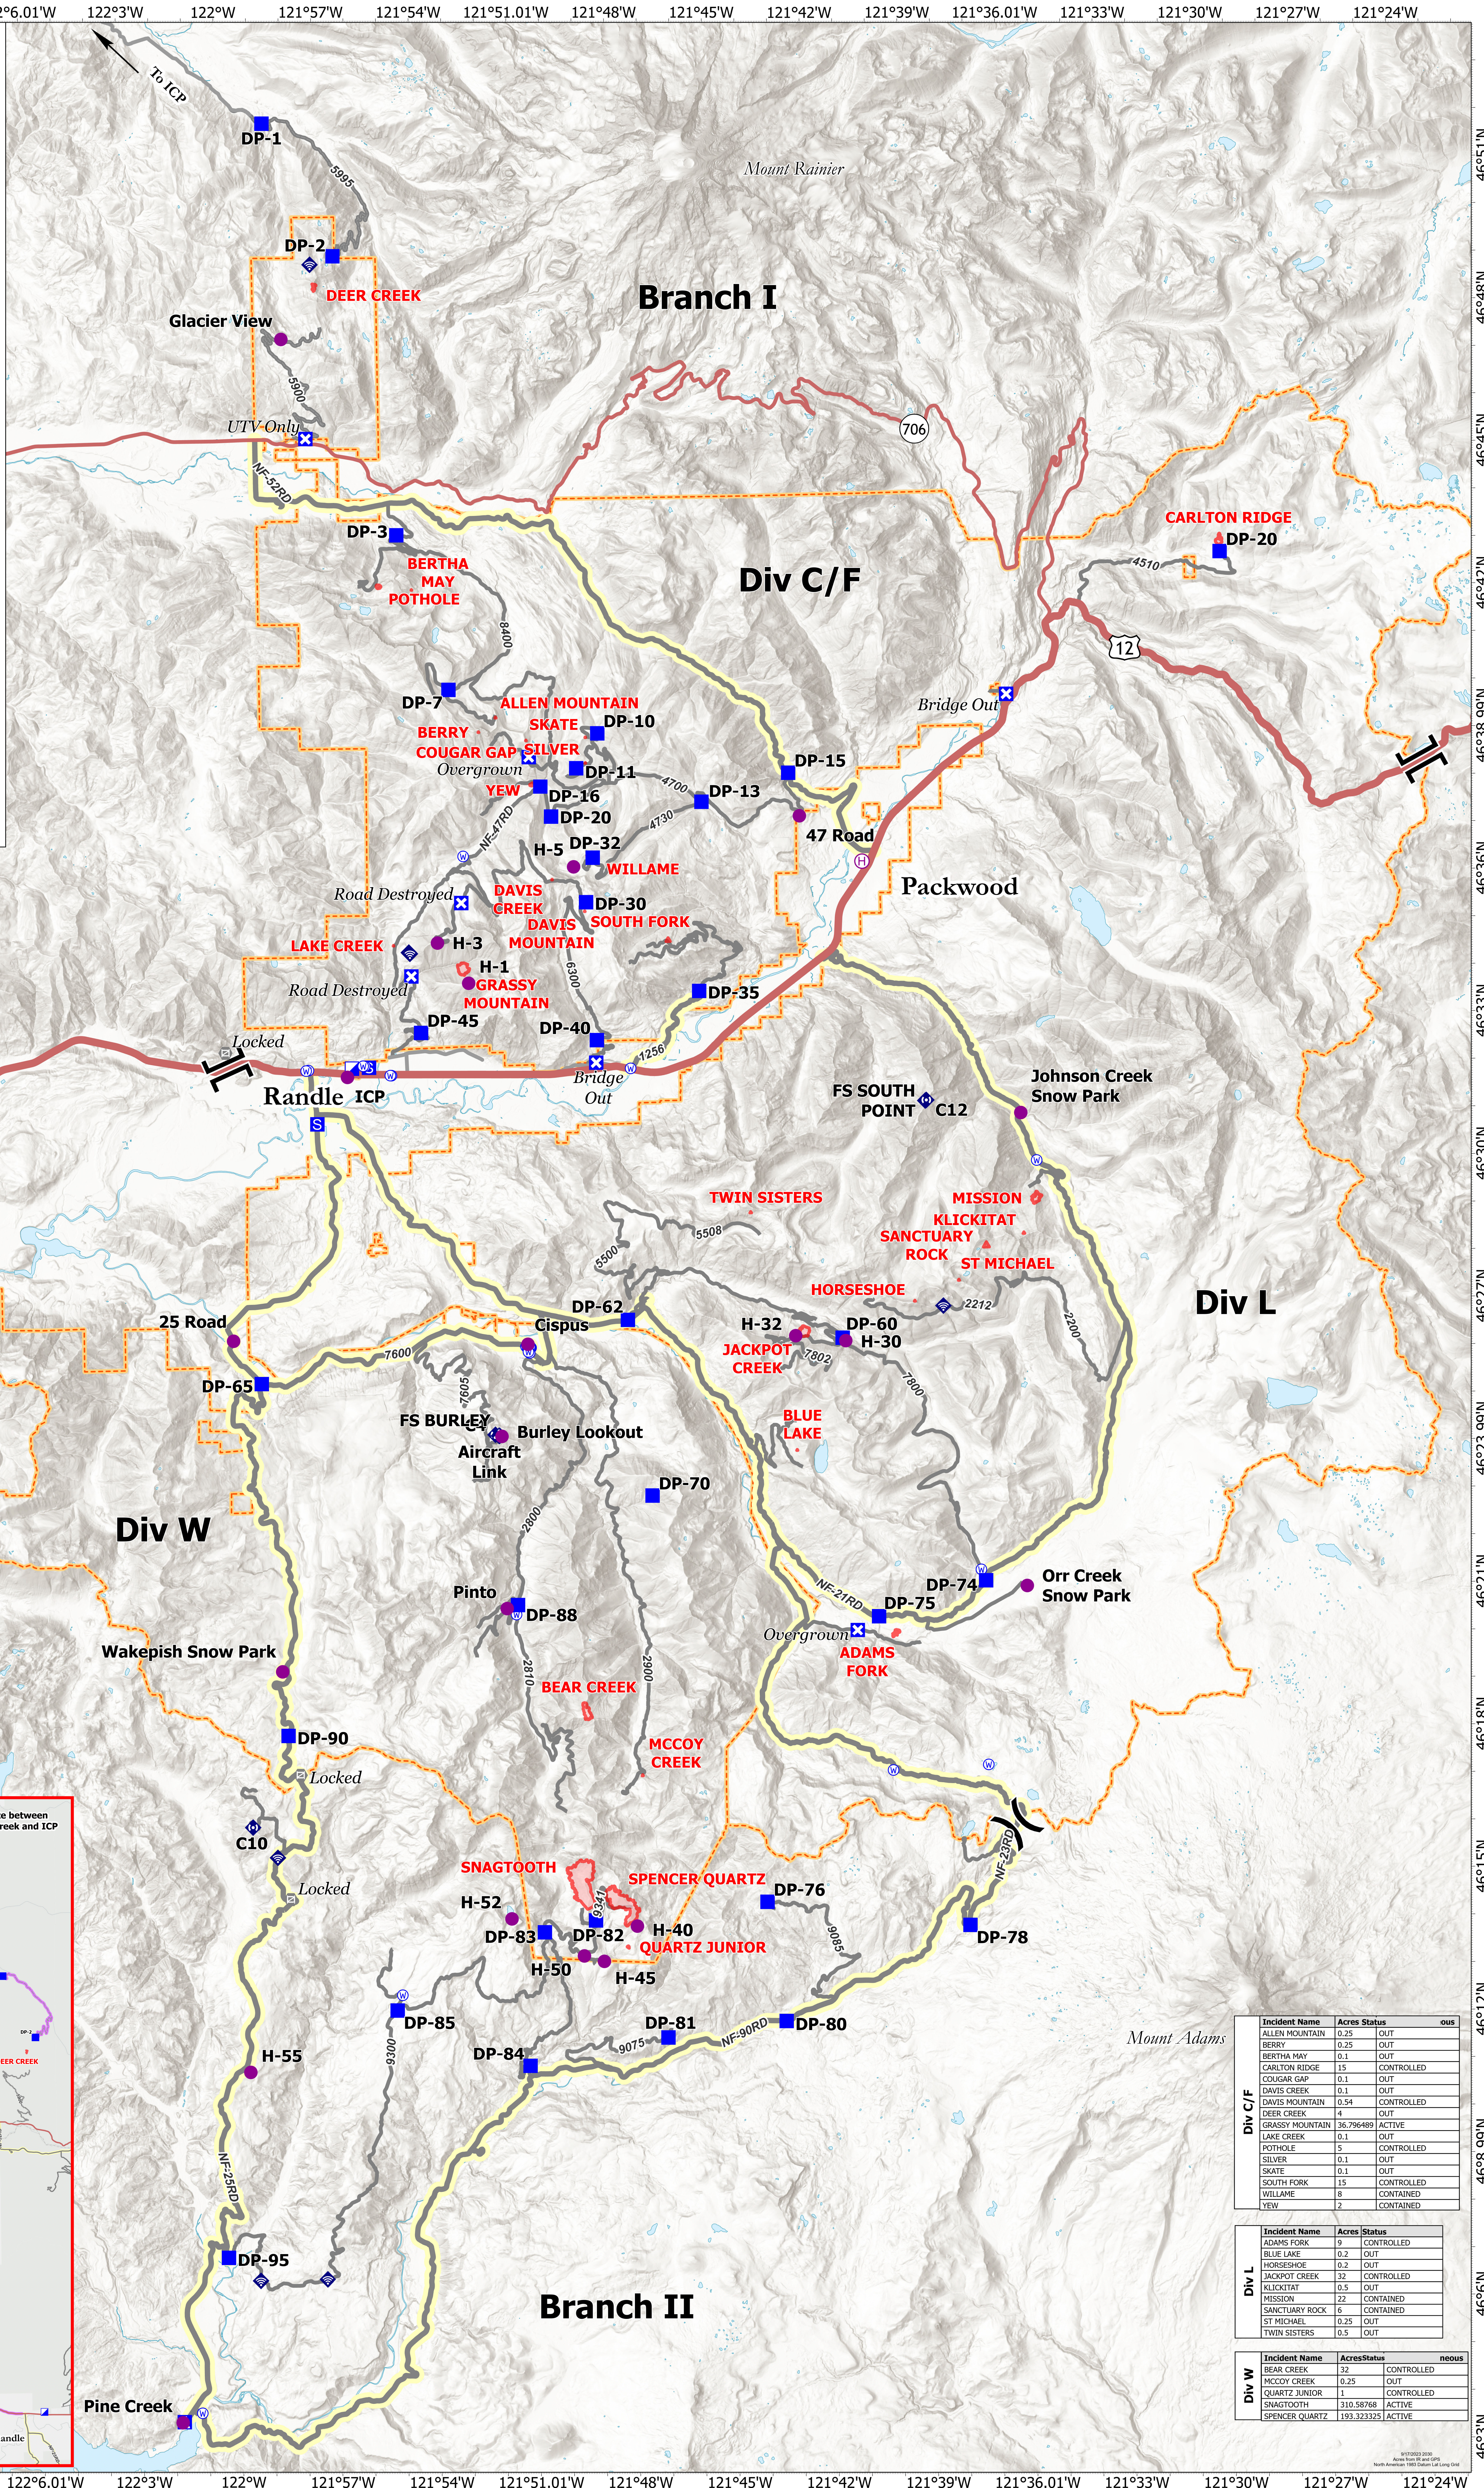

Transportation COWLITZ COMPLEX WA-GPF-001297 9/18/2023

0 6
Miles

- Helispot
- ⊕ Helibase
- ⌘ Division Break
- ⌘ Branch Break
- Incident Command Post
- Drop Point
- ⊠ Closure
- ⊠ Camp
- ⊠ Staging Area
- ⊠ Gate
- ⊠ Mobile Weather Unit
- ⊠ Internet Access
- ⊠ Repeater
- ⊠ Water Source
- ▬ Wildfire Daily Fire Perimeter
- ▬ Initial Attack Responsibility

Incident Name	Acres	Status	ous
ALLEN MOUNTAIN	0.25	OUT	
BERRY	0.25	OUT	
BERTHA MAY	0.1	OUT	
CARLTON RIDGE	1.5	CONTROLLED	
COUGAR GAP	0.1	OUT	
DAVIS CREEK	0.1	OUT	
DEER CREEK	4	OUT	
DAVIS MOUNTAIN	0.54	CONTROLLED	
Div C/F			
LAKE CREEK	0.1	OUT	
POTHOLE	5	CONTROLLED	
SILVER	0.1	OUT	
SKATE	0.1	OUT	
SOUTH FORK	1.5	CONTROLLED	
WILLAME	8	CONTAINED	
YEW	2	CONTAINED	

Incident Name	Acres	Status	neous
ADAMS FORK	1	CONTROLLED	
BLUE LAKE	0.2	OUT	
HORSESHOE	0.2	OUT	
JACKPOT CREEK	32	CONTROLLED	
KLICKITAT	0.5	OUT	
MISSION	22	CONTROLLED	
SANCTUARY ROCK	6	CONTAINED	
ST MICHAEL	0.25	OUT	
TWIN SISTERS	0.5	OUT	

Incident Name	Acres	Status	neous
BEAR CREEK	32	CONTROLLED	
MCCOY CREEK	0.25	OUT	
QUARTZ JUNIOR	1	CONTROLLED	
SNAGTOOTH	310.58768	ACTIVE	
SPENCER QUARTZ	193.323325	ACTIVE