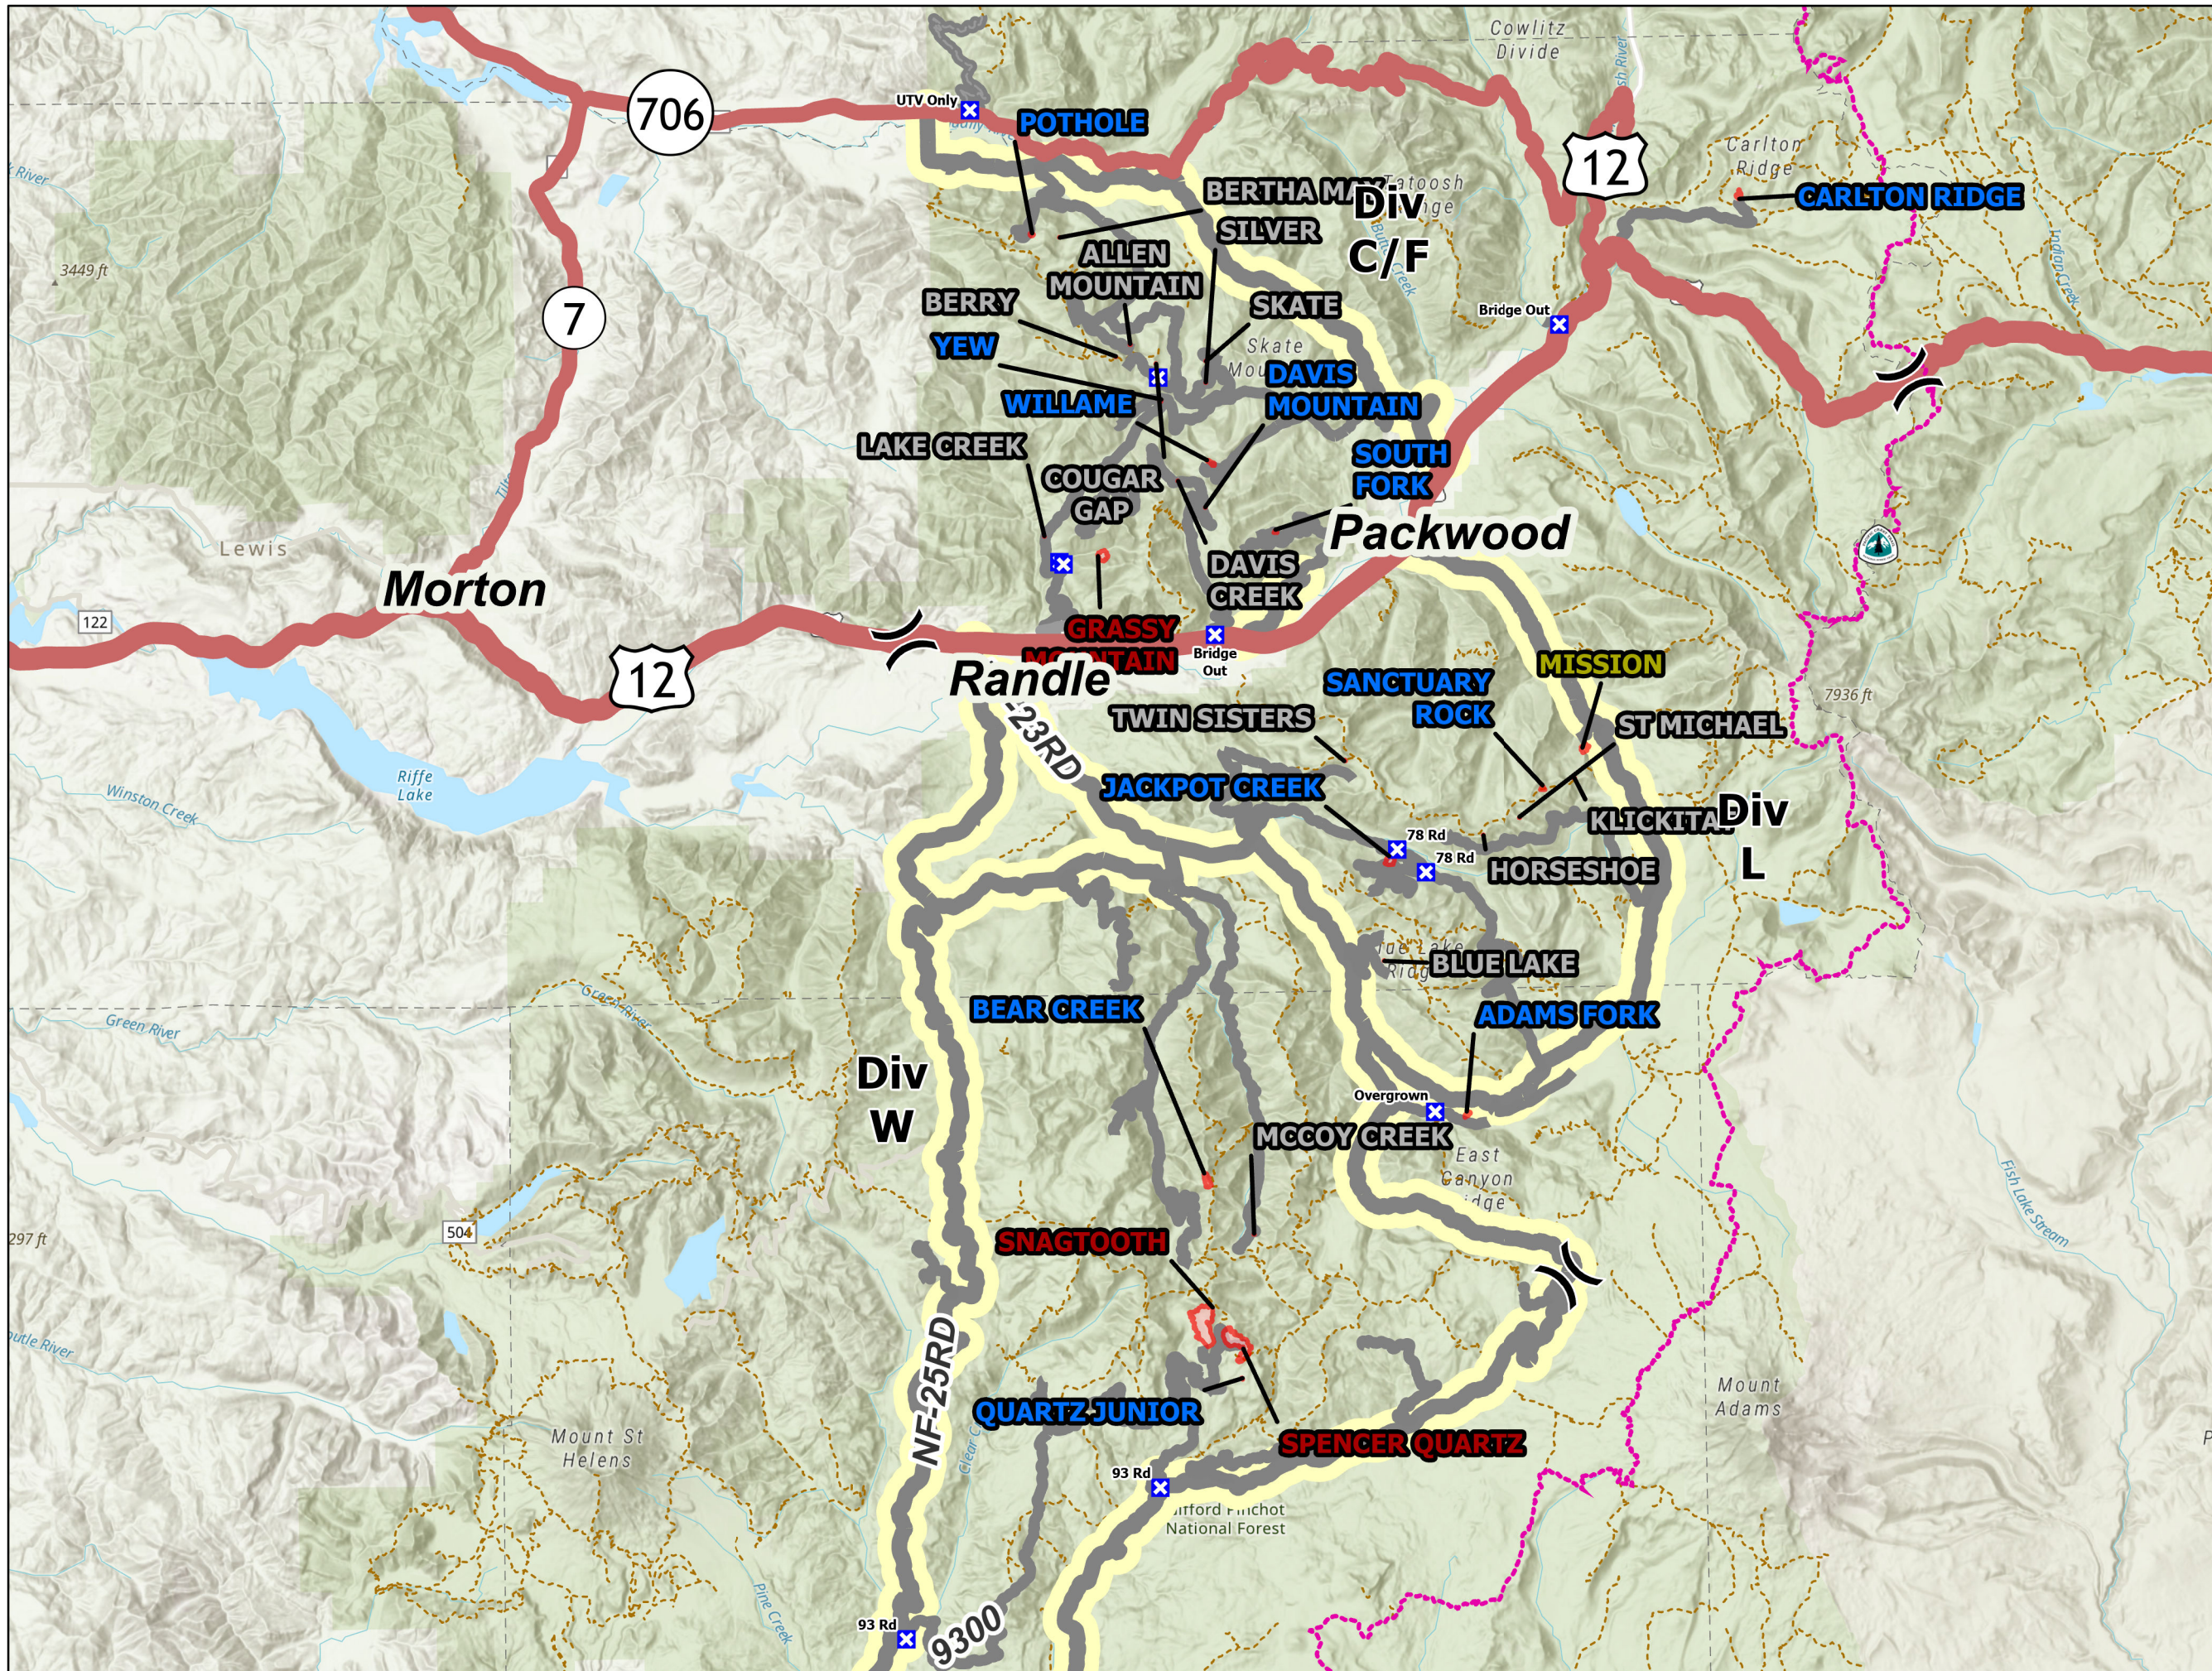

PUBLIC INFORMATION

COWLITZ COMPLEX

WA-GPF-001297

9/21/2023

- (X) Division Break
- ⊗ Closure
- Pacific Crest National Scenic Trail
- ▭ Wildfire Daily Fire Perimeter

DIV C/F

| Incident Name | Acres | Status |
|-----------------|-------|------------|
| GRASSY MOUNTAIN | 39.49 | ACTIVE |
| CARLTON RIDGE | 15.00 | CONTROLLED |
| DAVIS MOUNTAIN | 0.54 | CONTROLLED |
| POTHOLE | 5.00 | CONTROLLED |
| SOUTH FORK | 15.00 | CONTROLLED |
| WILLAME | 8.00 | CONTROLLED |
| YEW | 2.00 | CONTROLLED |
| ALLEN MOUNTAIN | 0.25 | OUT |
| BERRY | 0.25 | OUT |
| BERTHA MAY | 0.10 | OUT |
| COUGAR GAP | 0.10 | OUT |
| DAVIS CREEK | 0.10 | OUT |
| DEER CREEK | 4.00 | OUT |
| LAKE CREEK | 0.10 | OUT |
| SILVER | 0.10 | OUT |
| SKATE | 0.10 | OUT |

DIV L

| Incident Name | Acres | Status |
|----------------|-------|------------|
| MISSION | 22.00 | CONTAINED |
| SANCTUARY ROCK | 6.00 | CONTROLLED |
| ADAMS FORK | 9.00 | CONTROLLED |
| JACKPOT CREEK | 32.00 | CONTROLLED |
| BLUE LAKE | 0.20 | OUT |
| HORSESHOE | 0.20 | OUT |
| KLICKITAT | 0.50 | OUT |
| ST MICHAEL | 0.25 | OUT |
| TWIN SISTERS | 0.50 | OUT |

DIV W

| Incident Name | Acres | Status |
|----------------|--------|------------|
| SNAGTOOTH | 317.97 | ACTIVE |
| SPENCER QUARTZ | 202.67 | ACTIVE |
| BEAR CREEK | 32.00 | CONTROLLED |
| QUARTZ JUNIOR | 1.00 | CONTROLLED |
| MCCOY CREEK | 0.25 | OUT |

1:290,000
Last Updated 9/20/2023 23:32