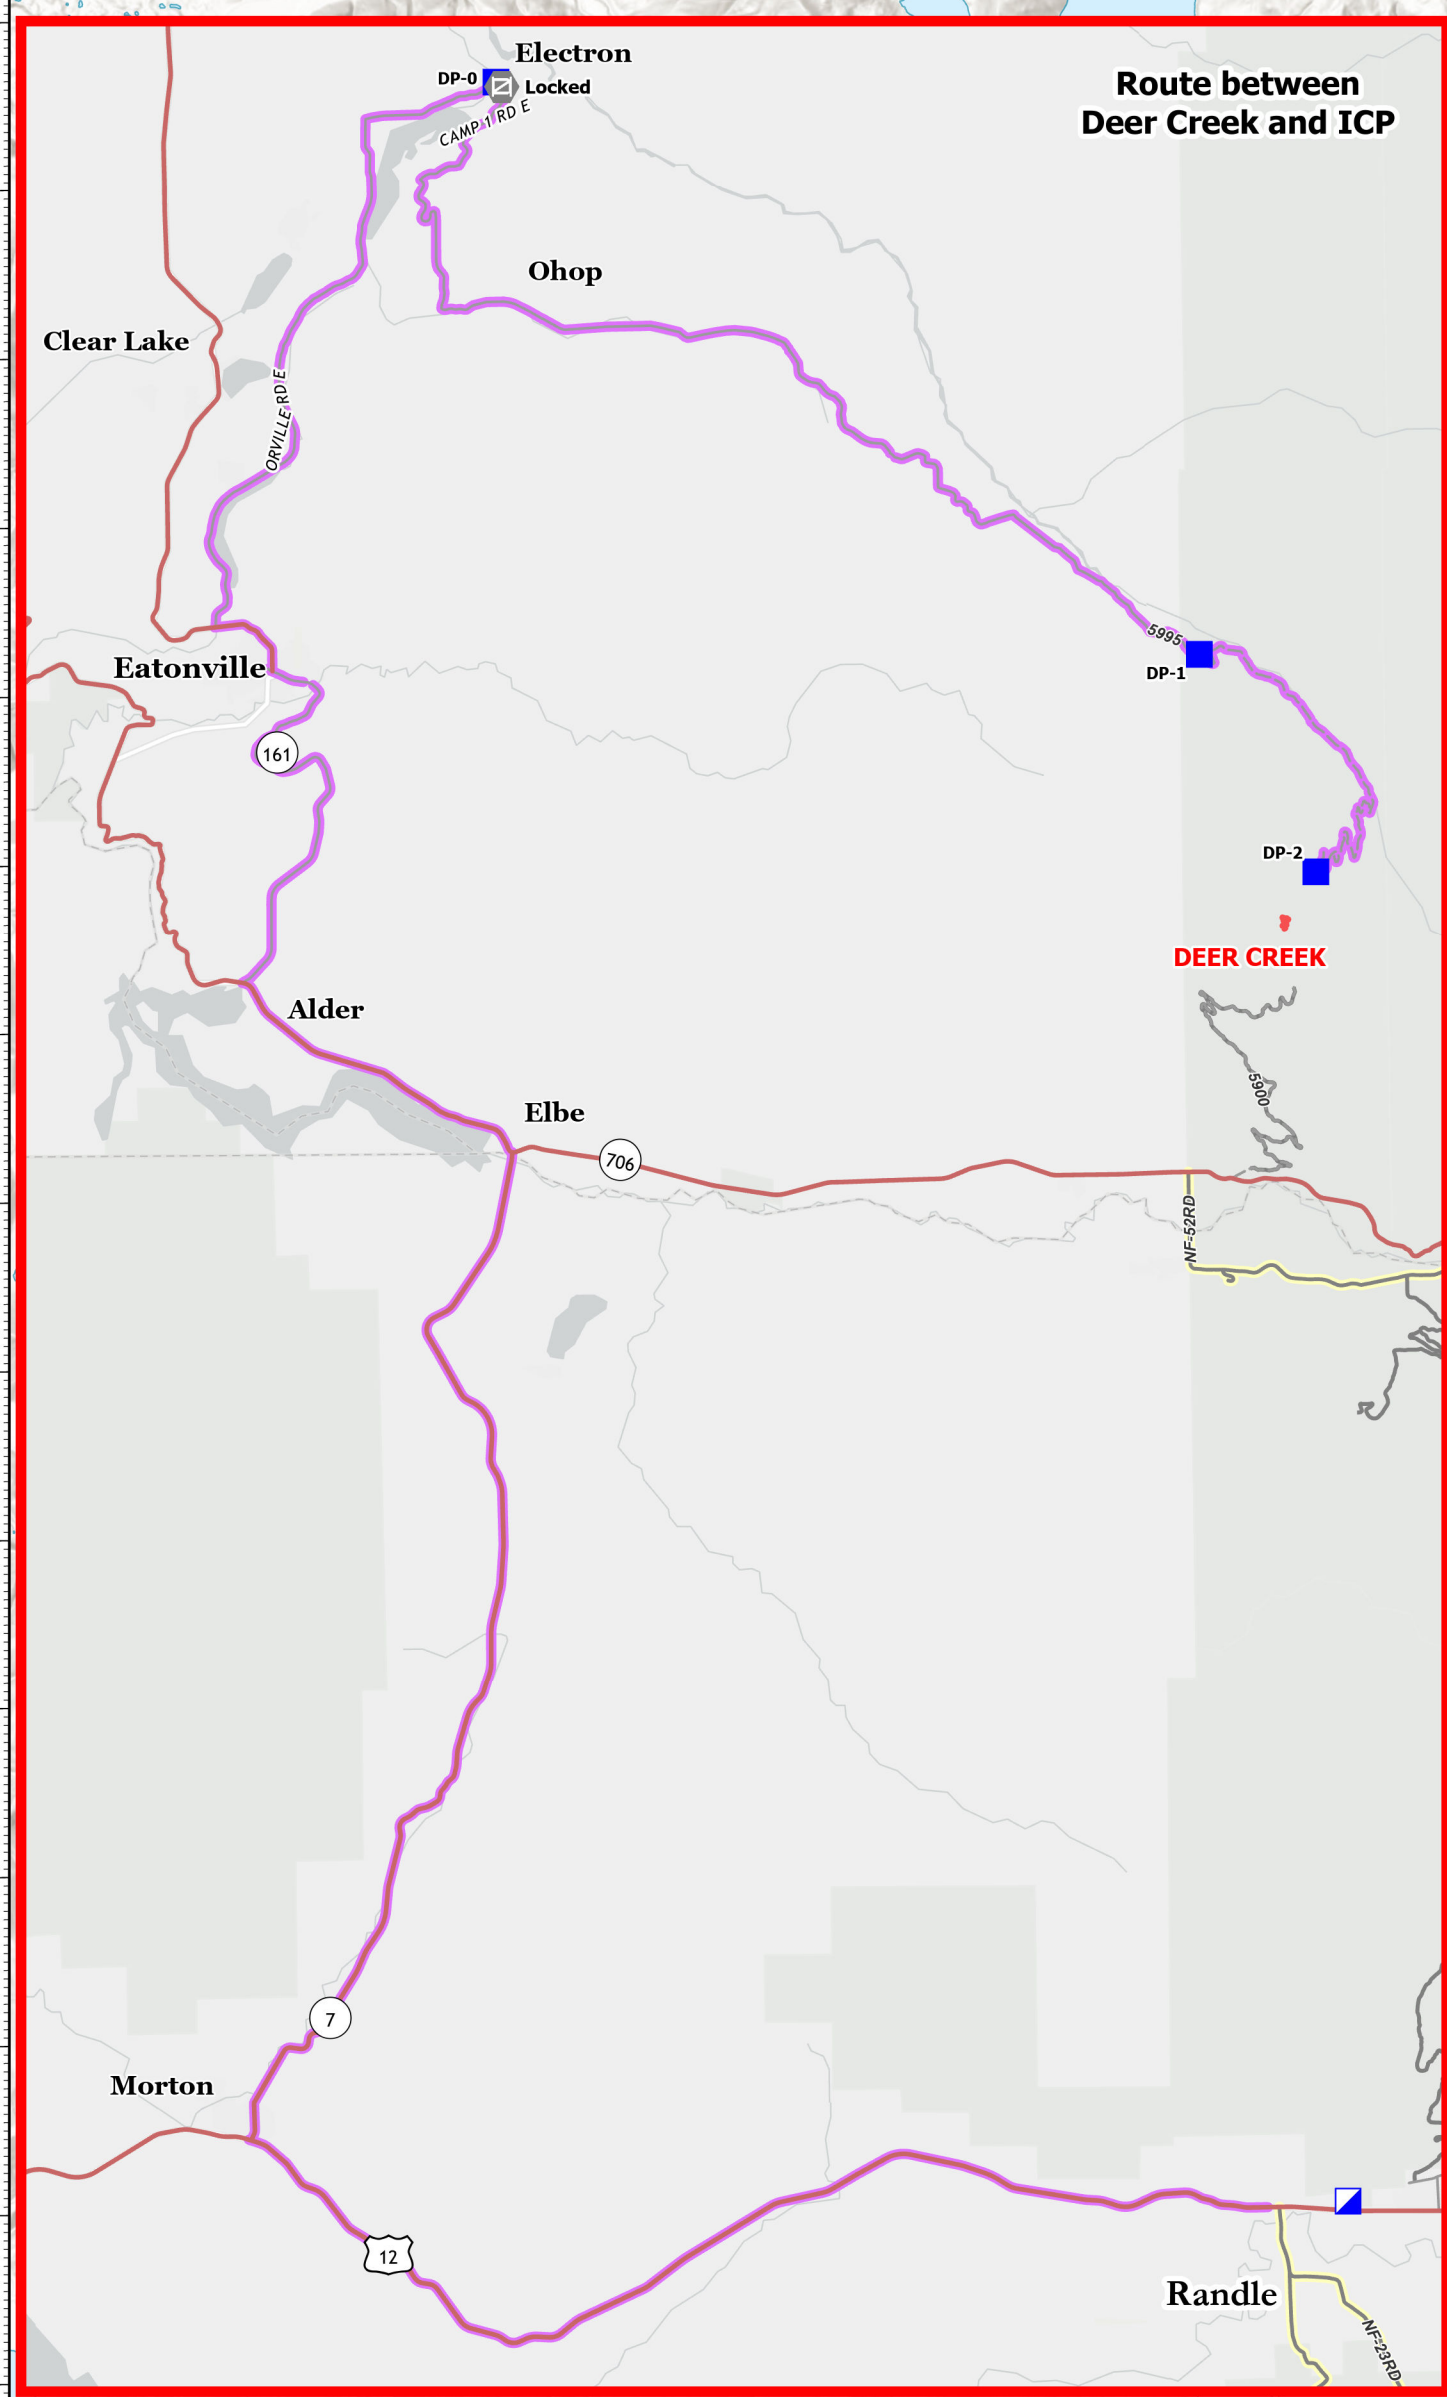

Transportation COWLITZ COMPLEX WA-GPF-001297 9/21/2023

0 6
Miles

- Helispot
- Ⓜ Helibase
- ⌘ Division Break
- Incident Command Post
- Drop Point
- ⓧ Closure
- Ⓜ Camp
- Ⓜ Staging Area
- Ⓜ Gate
- Ⓜ Mobile Weather Unit
- Ⓜ Internet Access
- Ⓜ Repeater
- Ⓜ Water Source
- ▭ Wildfire Daily Fire Perimeter
- ▭ Initial Attack Responsibility

Incident Name	Acres	Status
ALLEN MOUNTAIN	0.3	OUT
BERRY	0.3	OUT
BERTHA MAY	0.1	OUT
CARLTON RIDGE	1.5	CONTROLLED
COUGAR GAP	0.1	OUT
DAVIS CREEK	0.1	OUT
DEER CREEK	4	OUT
DAVIS MOUNTAIN	0.5	CONTROLLED
GRASSY MOUNTAIN	39.5	ACTIVE
LAKE CREEK	0.1	OUT
POTHOLE	5	CONTROLLED
SILVER	0.1	OUT
SKATE	0.1	OUT
SOUTH FORK	1.5	CONTROLLED
WILLAME	8	CONTROLLED
YEW	2	CONTROLLED

Incident Name	Acres	Status
ADAMS FORK	1	CONTROLLED
BLUE LAKE	0.2	OUT
HORSESHOE	0.2	OUT
JACKPOT CREEK	32	CONTROLLED
KLICKITAT	0.5	OUT
MISSION	22	CONTROLLED
SANCTUARY ROCK	6	CONTROLLED
ST MICHAEL	0.3	OUT
TWIN SISTERS	0.5	OUT

Incident Name	Acres	Status
BEAR CREEK	32	CONTROLLED
MCCOY CREEK	0.3	OUT
QUARTZ JUNIOR	1	CONTROLLED
SNAGTOOTH	318	ACTIVE
SPENCER QUARTZ	202.7	ACTIVE