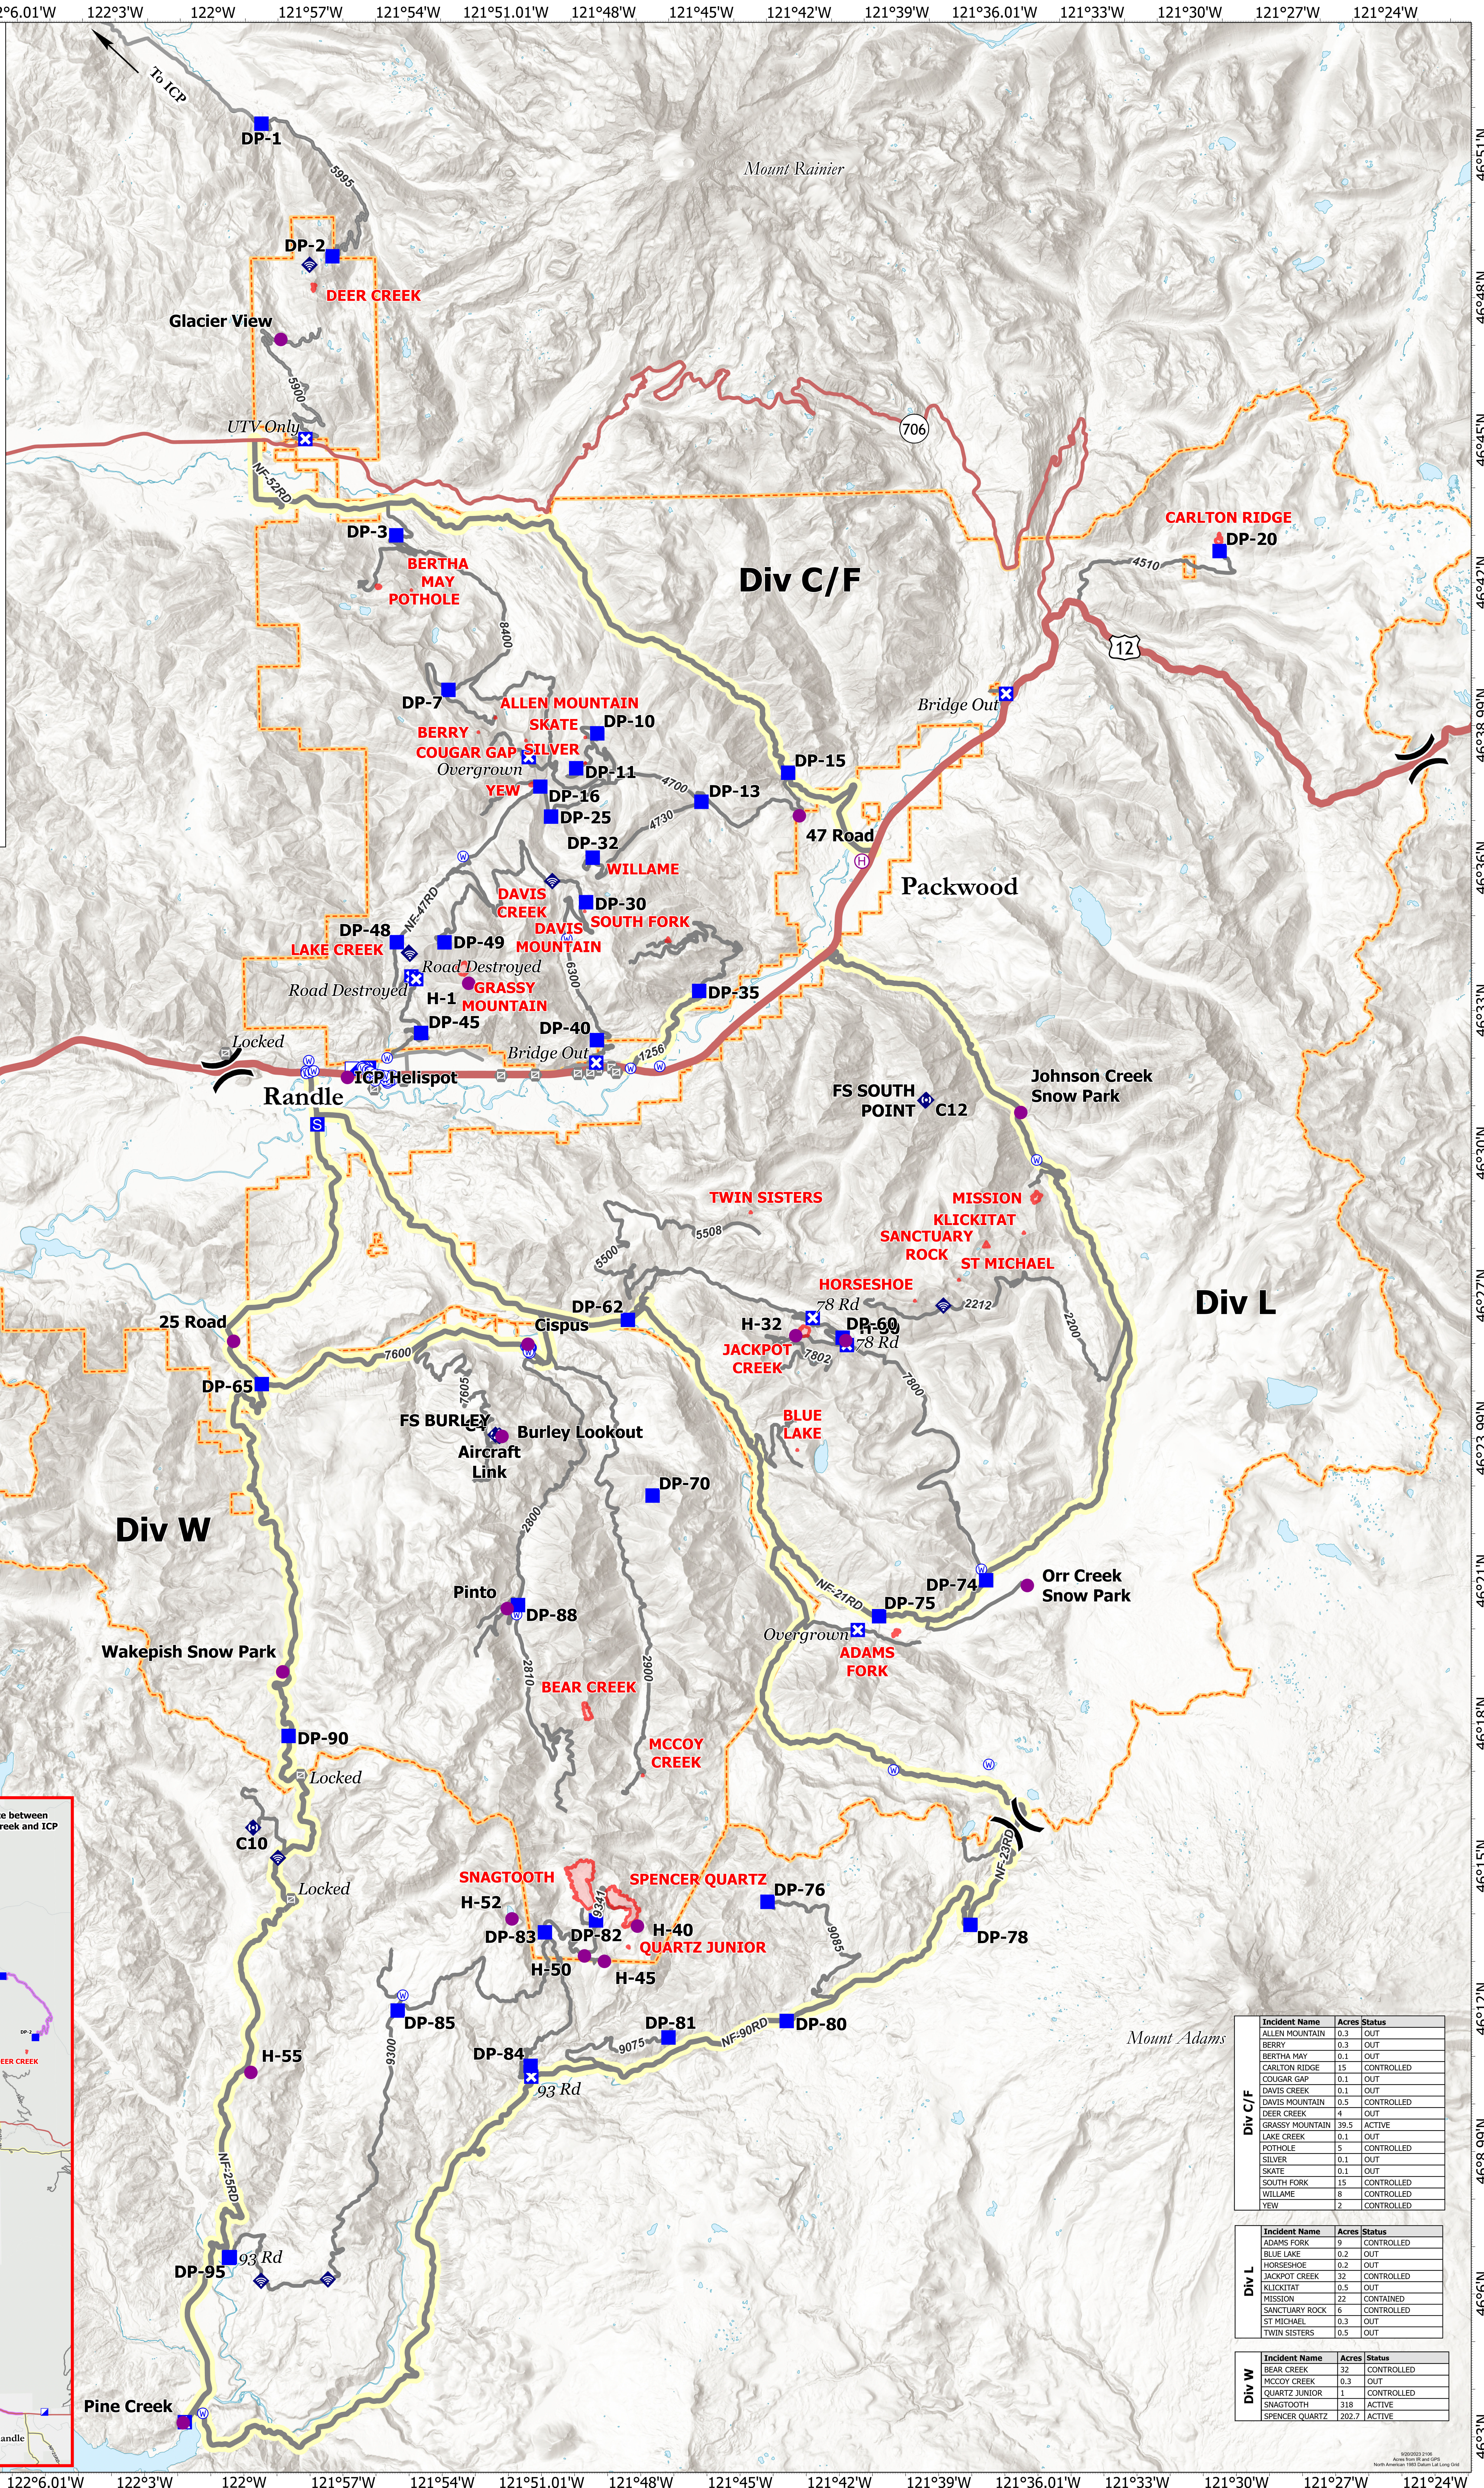

Transportation COWLITZ COMPLEX WA-GPF-001297 9/21/2023

0 6
Miles

- Helispot
- Ⓜ Helibase
- ⌘ Division Break
- Incident Command Post
- Drop Point
- ⓧ Closure
- Ⓜ Camp
- Ⓜ Staging Area
- Ⓜ Gate
- Ⓜ Mobile Weather Unit
- Ⓜ Internet Access
- Ⓜ Repeater
- Ⓜ Water Source
- ▭ Wildfire Daily Fire Perimeter
- ▭ Initial Attack Responsibility

Incident Name	Acres	Status
ALLEN MOUNTAIN	0.3	OUT
BERRY	0.3	OUT
BERTHA MAY	0.1	OUT
CARLTON RIDGE	1.5	CONTROLLED
COUGAR GAP	0.1	OUT
DAVIS CREEK	0.1	OUT
DEER CREEK	4	OUT
DAVIS MOUNTAIN	0.5	CONTROLLED
GRASSY MOUNTAIN	39.5	ACTIVE
LAKE CREEK	0.1	OUT
POTHOLE	5	CONTROLLED
SILVER	0.1	OUT
SKATE	0.1	OUT
SOUTH FORK	1.5	CONTROLLED
WILLAME	8	CONTROLLED
YEW	2	CONTROLLED

Incident Name	Acres	Status
ADAMS FORK	1	CONTROLLED
BLUE LAKE	0.2	OUT
HORSESHOE	0.2	OUT
JACKPOT CREEK	32	CONTROLLED
KLICKITAT	0.5	OUT
MISSION	22	CONTROLLED
SANCTUARY ROCK	6	CONTROLLED
ST MICHAEL	0.3	OUT
TWIN SISTERS	0.5	OUT

Incident Name	Acres	Status
BEAR CREEK	32	CONTROLLED
MCCOY CREEK	0.3	OUT
QUARTZ JUNIOR	1	CONTROLLED
SNAGTOOTH	318	ACTIVE
SPENCER QUARTZ	202.7	ACTIVE