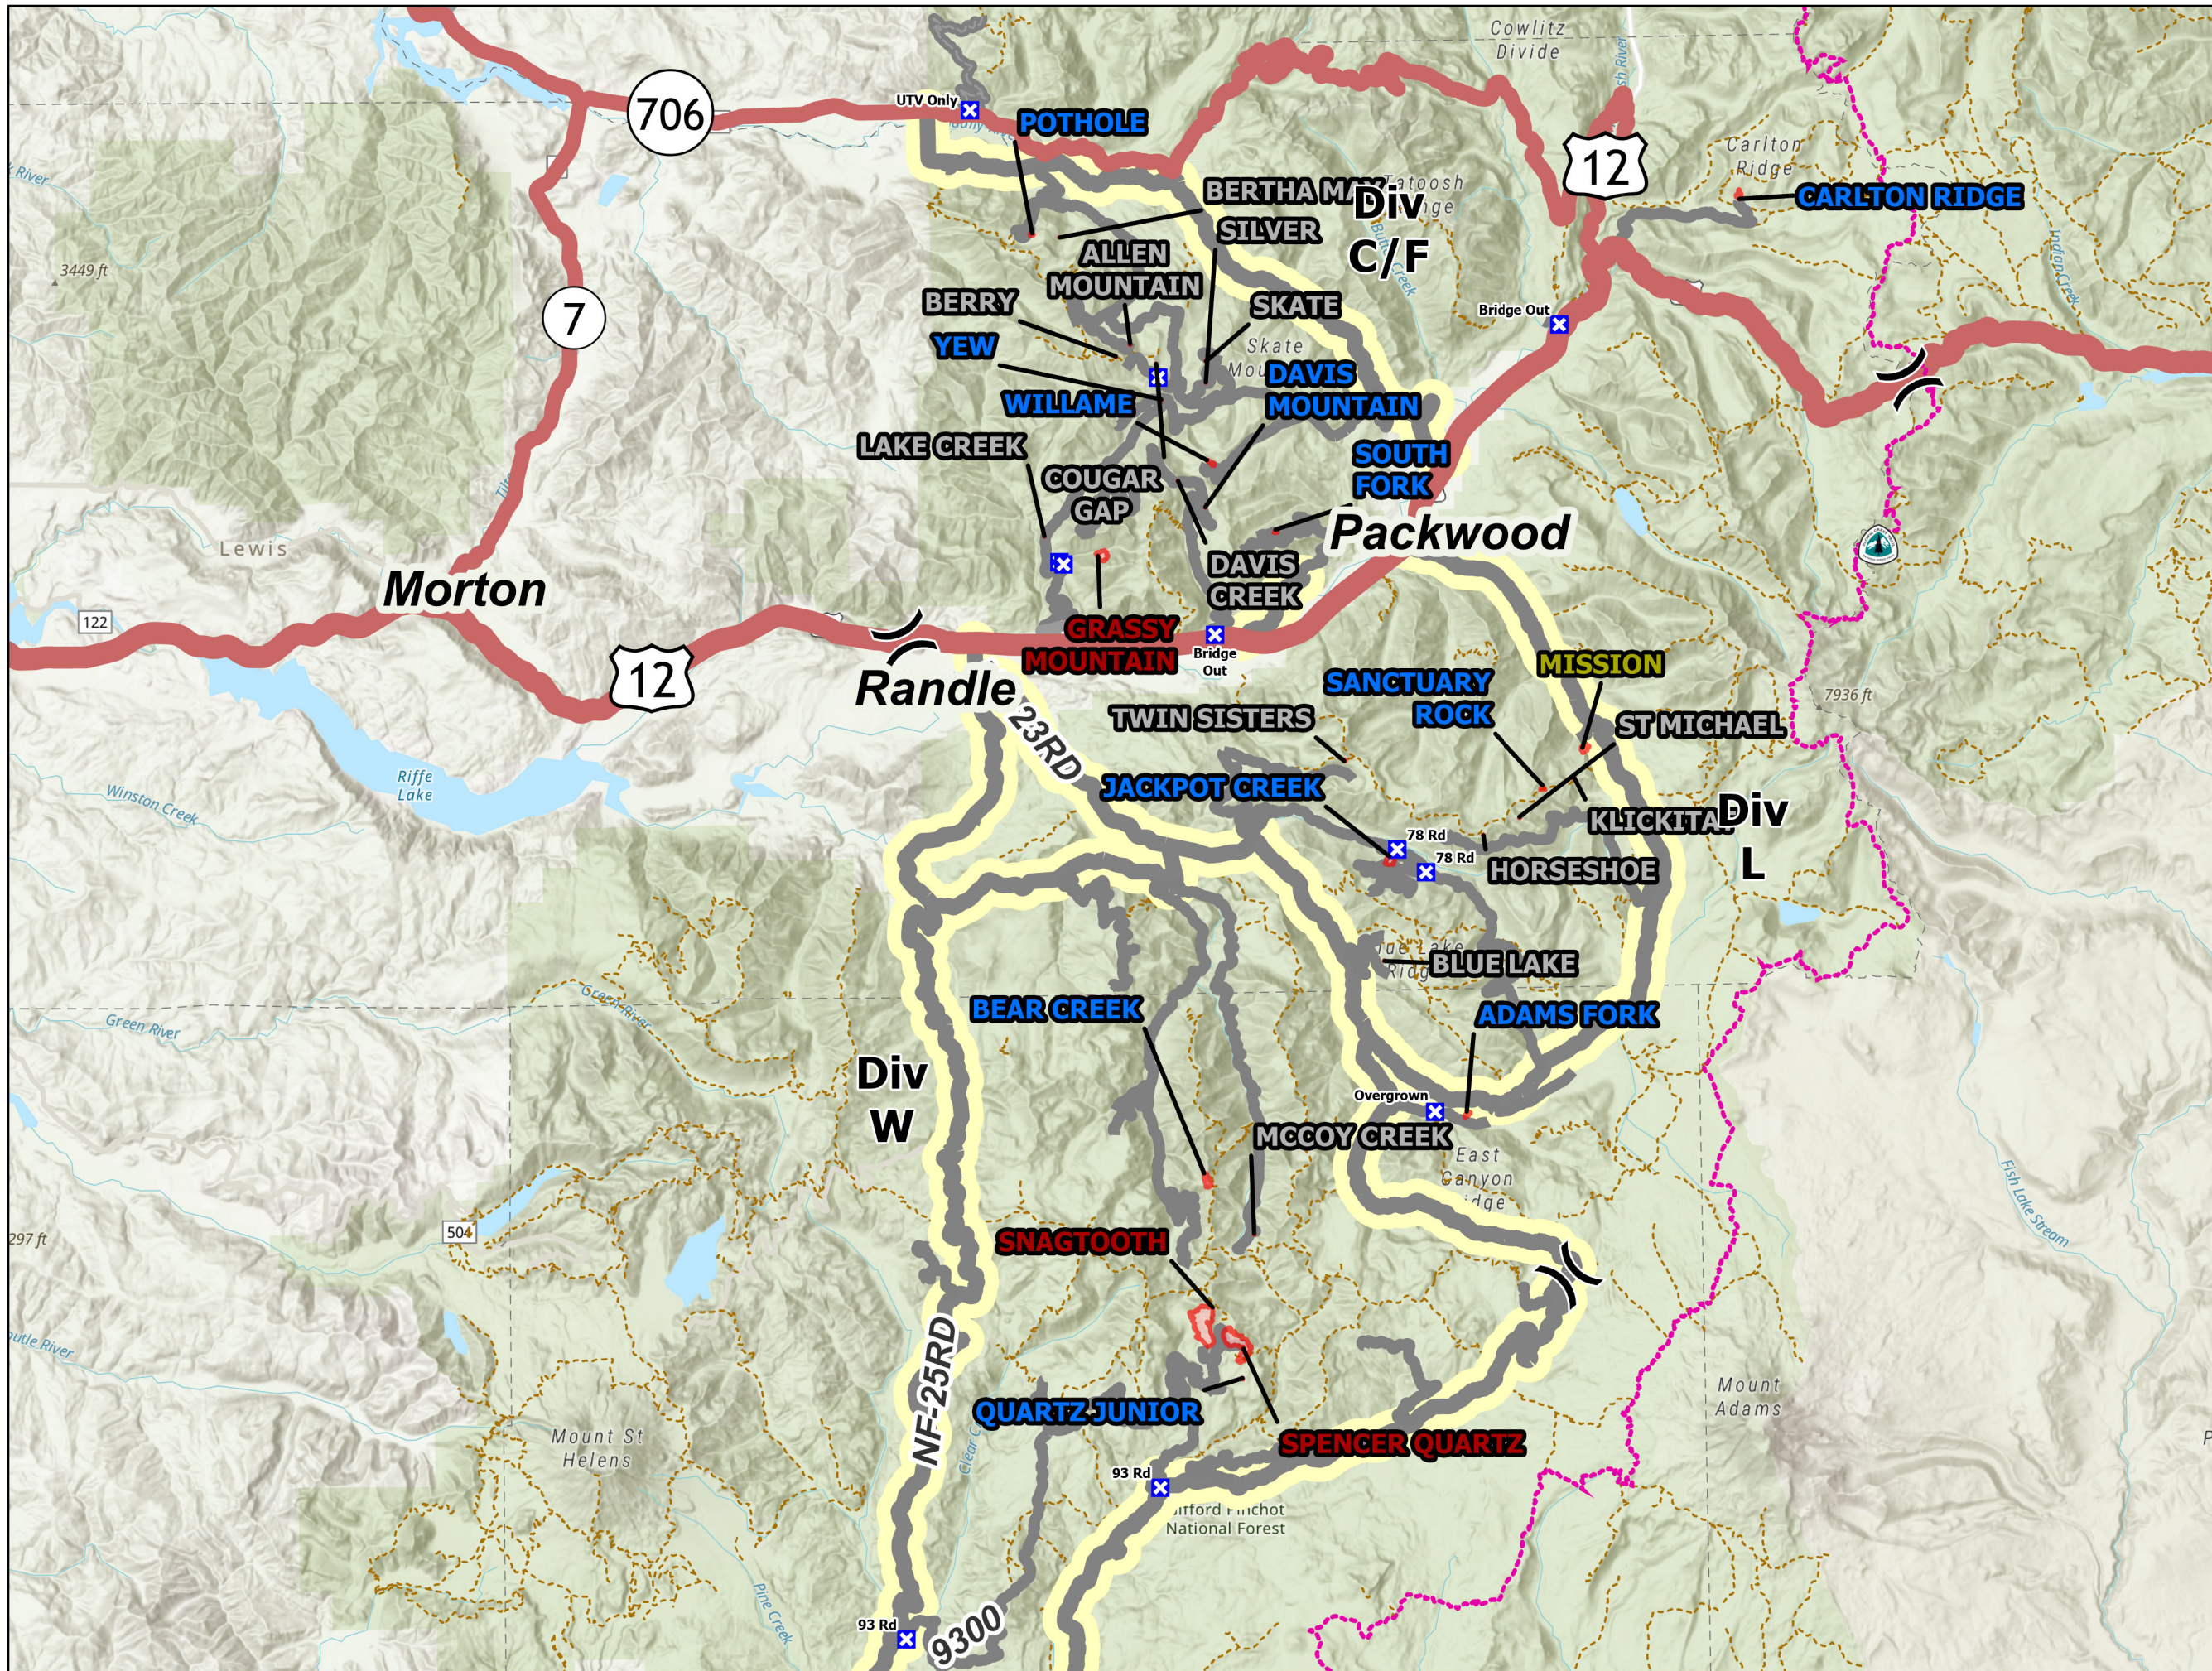

PUBLIC INFORMATION

COWLITZ COMPLEX

WA-GPF-001297

9/22/2023

- (X) Division Break
- ⊗ Closure
- Pacific Crest National Scenic Trail
- ▭ Wildfire Daily Fire Perimeter

DIV C/F

Incident Name	Acres	Status
GRASSY MOUNTAIN	43.25	ACTIVE
CARLTON RIDGE	15.00	CONTROLLED
DAVIS MOUNTAIN	0.54	CONTROLLED
POTHOLE	5.00	CONTROLLED
SOUTH FORK	15.00	CONTROLLED
WILLAME	8.00	CONTROLLED
YEW	2.00	CONTROLLED
ALLEN MOUNTAIN	0.25	OUT
BERRY	0.25	OUT
BERTHA MAY	0.10	OUT
COUGAR GAP	0.10	OUT
DAVIS CREEK	0.10	OUT
DEER CREEK	4.00	OUT
LAKE CREEK	0.10	OUT
SILVER	0.10	OUT
SKATE	0.10	OUT

DIV L

Incident Name	Acres	Status
MISSION	22.00	CONTAINED
SANCTUARY ROCK	6.00	CONTROLLED
ADAMS FORK	9.00	CONTROLLED
JACKPOT CREEK	32.00	CONTROLLED
BLUE LAKE	0.20	OUT
HORSESHOE	0.20	OUT
KLICKITAT	0.50	OUT
ST MICHAEL	0.25	OUT
TWIN SISTERS	0.50	OUT

DIV W

Incident Name	Acres	Status
SNAGTOOTH	318.86	ACTIVE
SPENCER QUARTZ	206.06	ACTIVE
BEAR CREEK	32.00	CONTROLLED
QUARTZ JUNIOR	1.00	CONTROLLED
MCCOY CREEK	0.25	OUT

1:290,000

Last Updated
9/21/2023
21:25