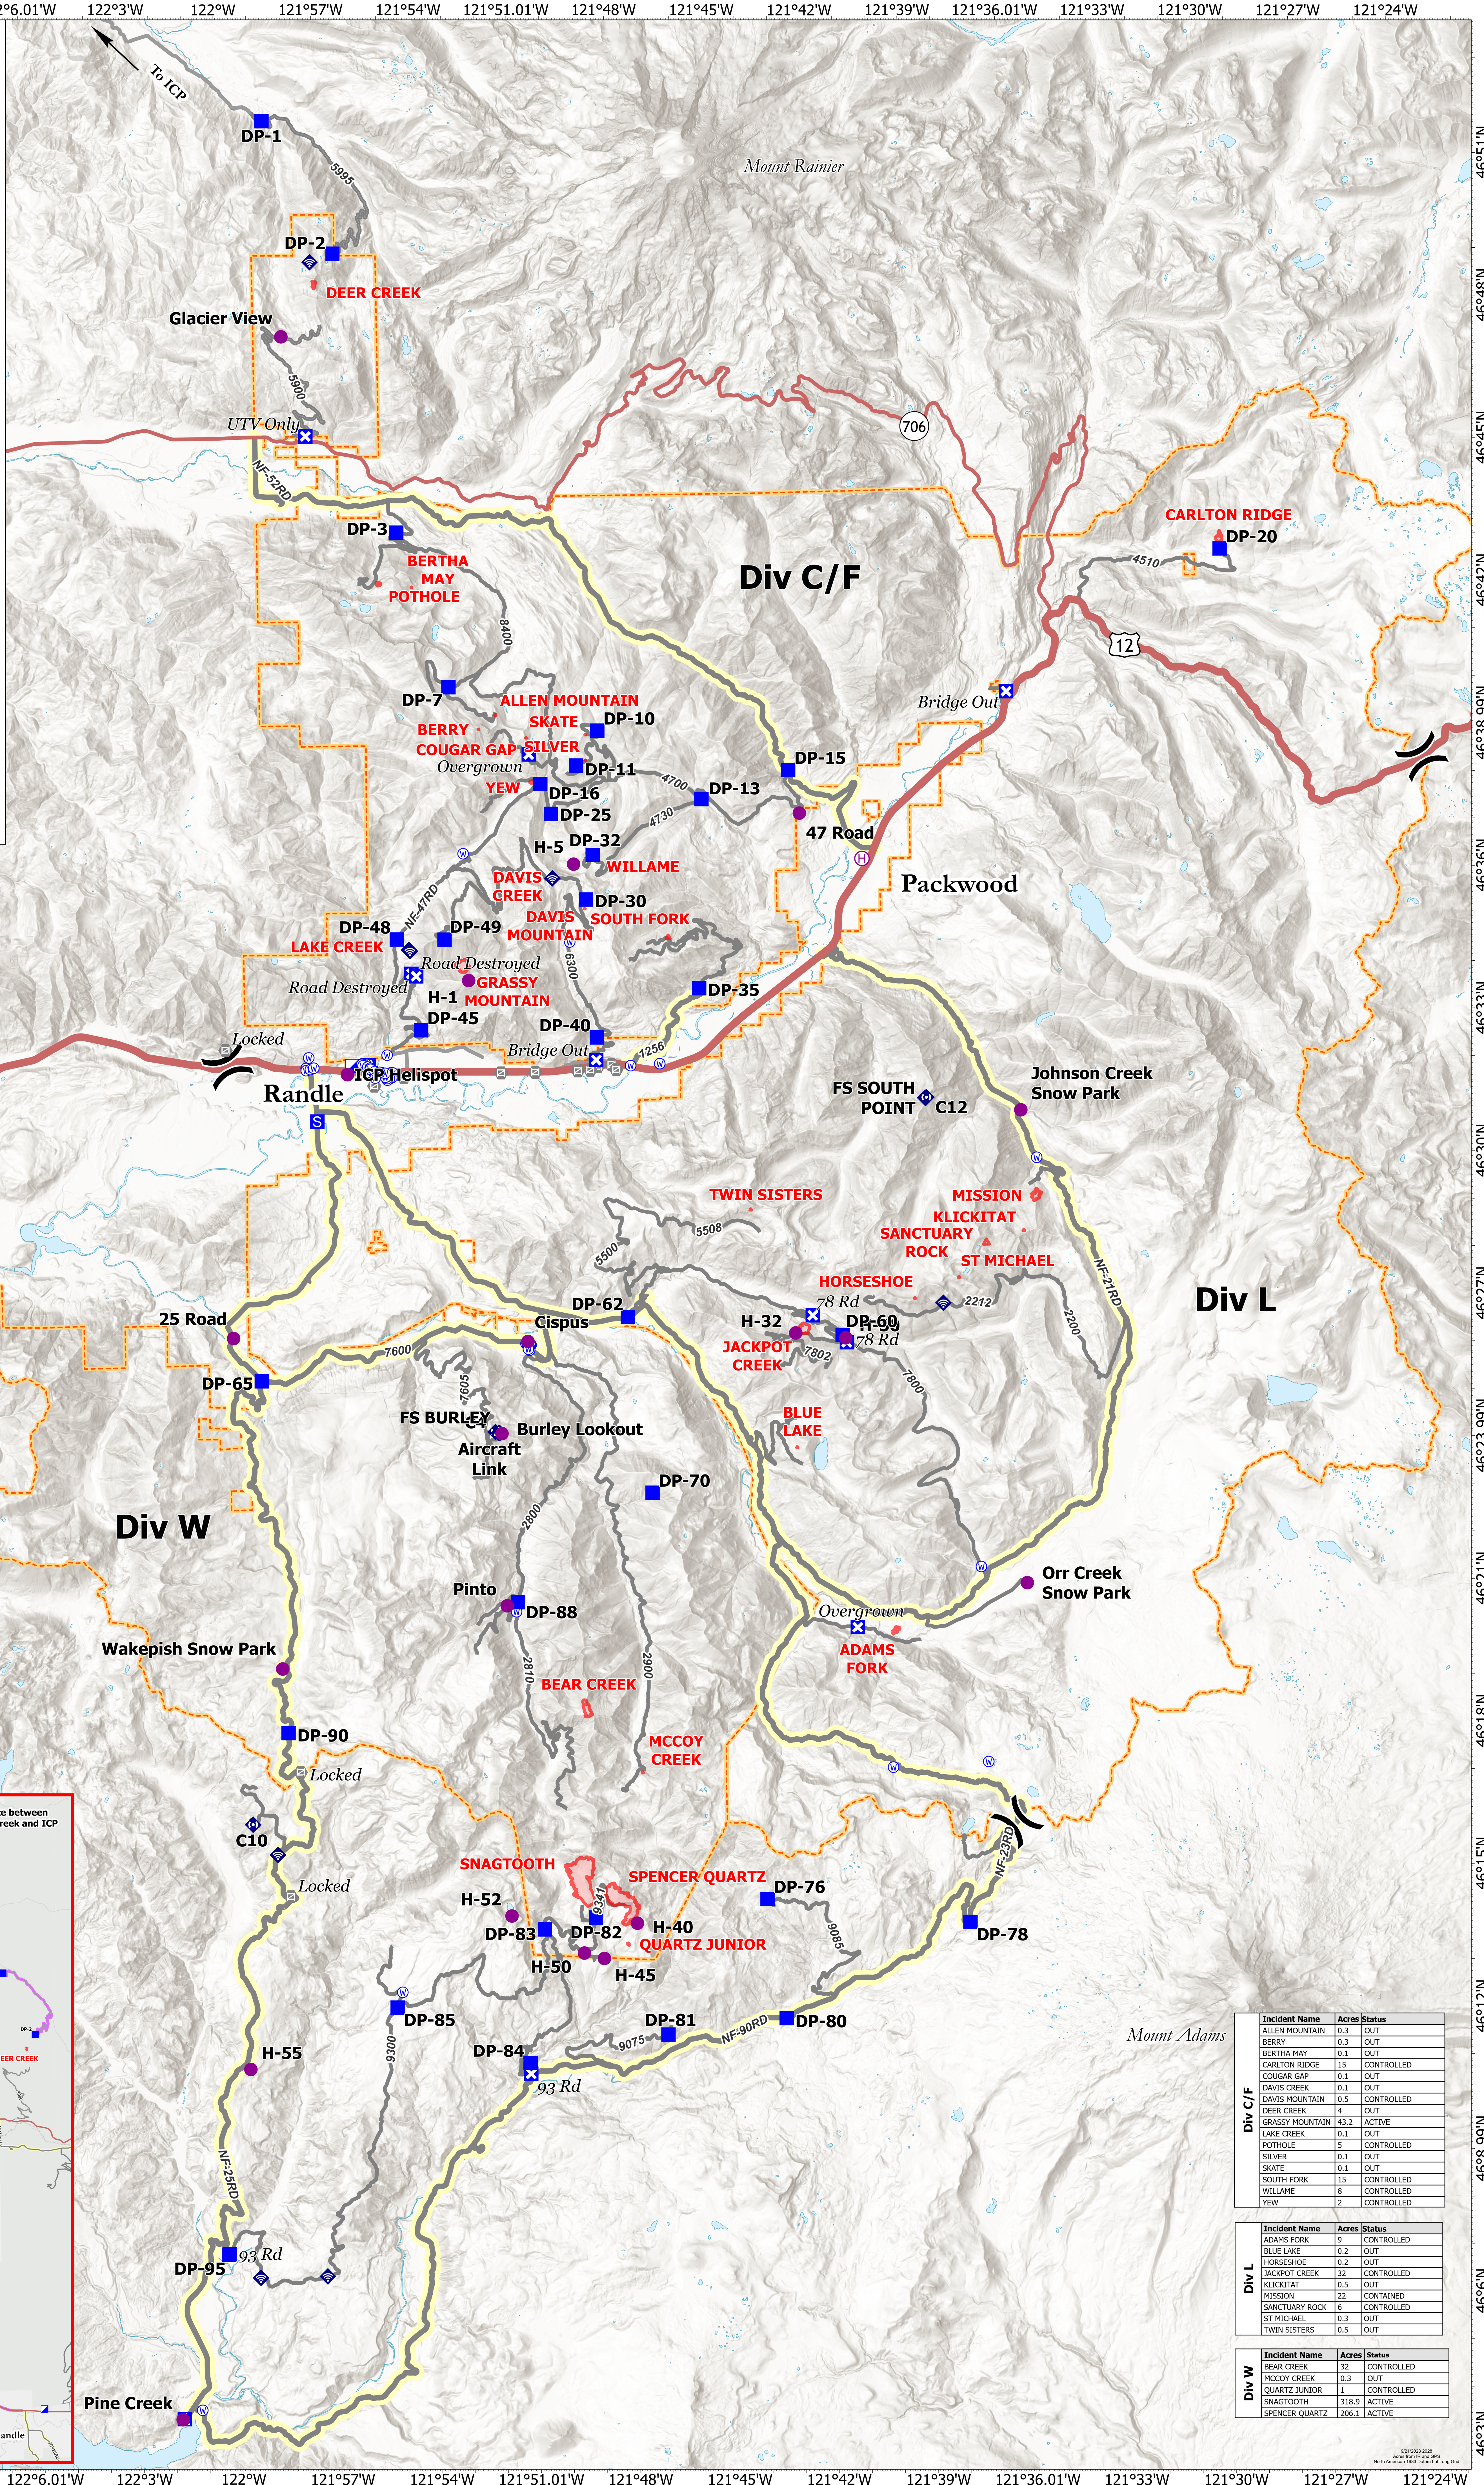

# Transportation COWLITZ COMPLEX WA-GPF-001297 9/22/2023

- Helispot
- Ⓜ Helibase
- ⓧ Division Break
- Incident Command Post
- Drop Point
- ⓧ Closure
- Ⓜ Camp
- Ⓜ Staging Area
- Ⓜ Gate
- Ⓜ Mobile Weather Unit
- Ⓜ Internet Access
- Ⓜ Repeater
- Ⓜ Water Source
- ▭ Wildfire Daily Fire Perimeter
- ▭ Initial Attack Responsibility

Incident Name	Acres	Status
ALLEN MOUNTAIN	0.3	OUT
BERRY	0.3	OUT
BERTHA MAY	0.1	OUT
CARLTON RIDGE	15	CONTROLLED
COUGAR GAP	0.1	OUT
DAVIS CREEK	0.1	OUT
DEER CREEK	4	OUT
GRASSY MOUNTAIN	43.2	ACTIVE
LAKE CREEK	0.1	OUT
POTHOLE	5	CONTROLLED
SILVER	0.1	OUT
SKATE	0.1	OUT
SOUTH FORK	15	CONTROLLED
WILLAME	8	CONTROLLED
YEW	2	CONTROLLED

Incident Name	Acres	Status
ADAMS FORK	1	CONTROLLED
BLUE LAKE	0.2	OUT
HORSESHOE	0.2	OUT
JACKPOT CREEK	32	CONTROLLED
KLICKITAT	0.5	OUT
MISSION	22	CONTROLLED
SANCTUARY ROCK	6	CONTROLLED
ST MICHAEL	0.3	OUT
TWIN SISTERS	0.5	OUT

Incident Name	Acres	Status
BEAR CREEK	32	CONTROLLED
MCCOY CREEK	0.3	OUT
QUARTZ JUNIOR	1	CONTROLLED
SNAGTOOTH	318.9	ACTIVE
SPENCER QUARTZ	206.1	ACTIVE