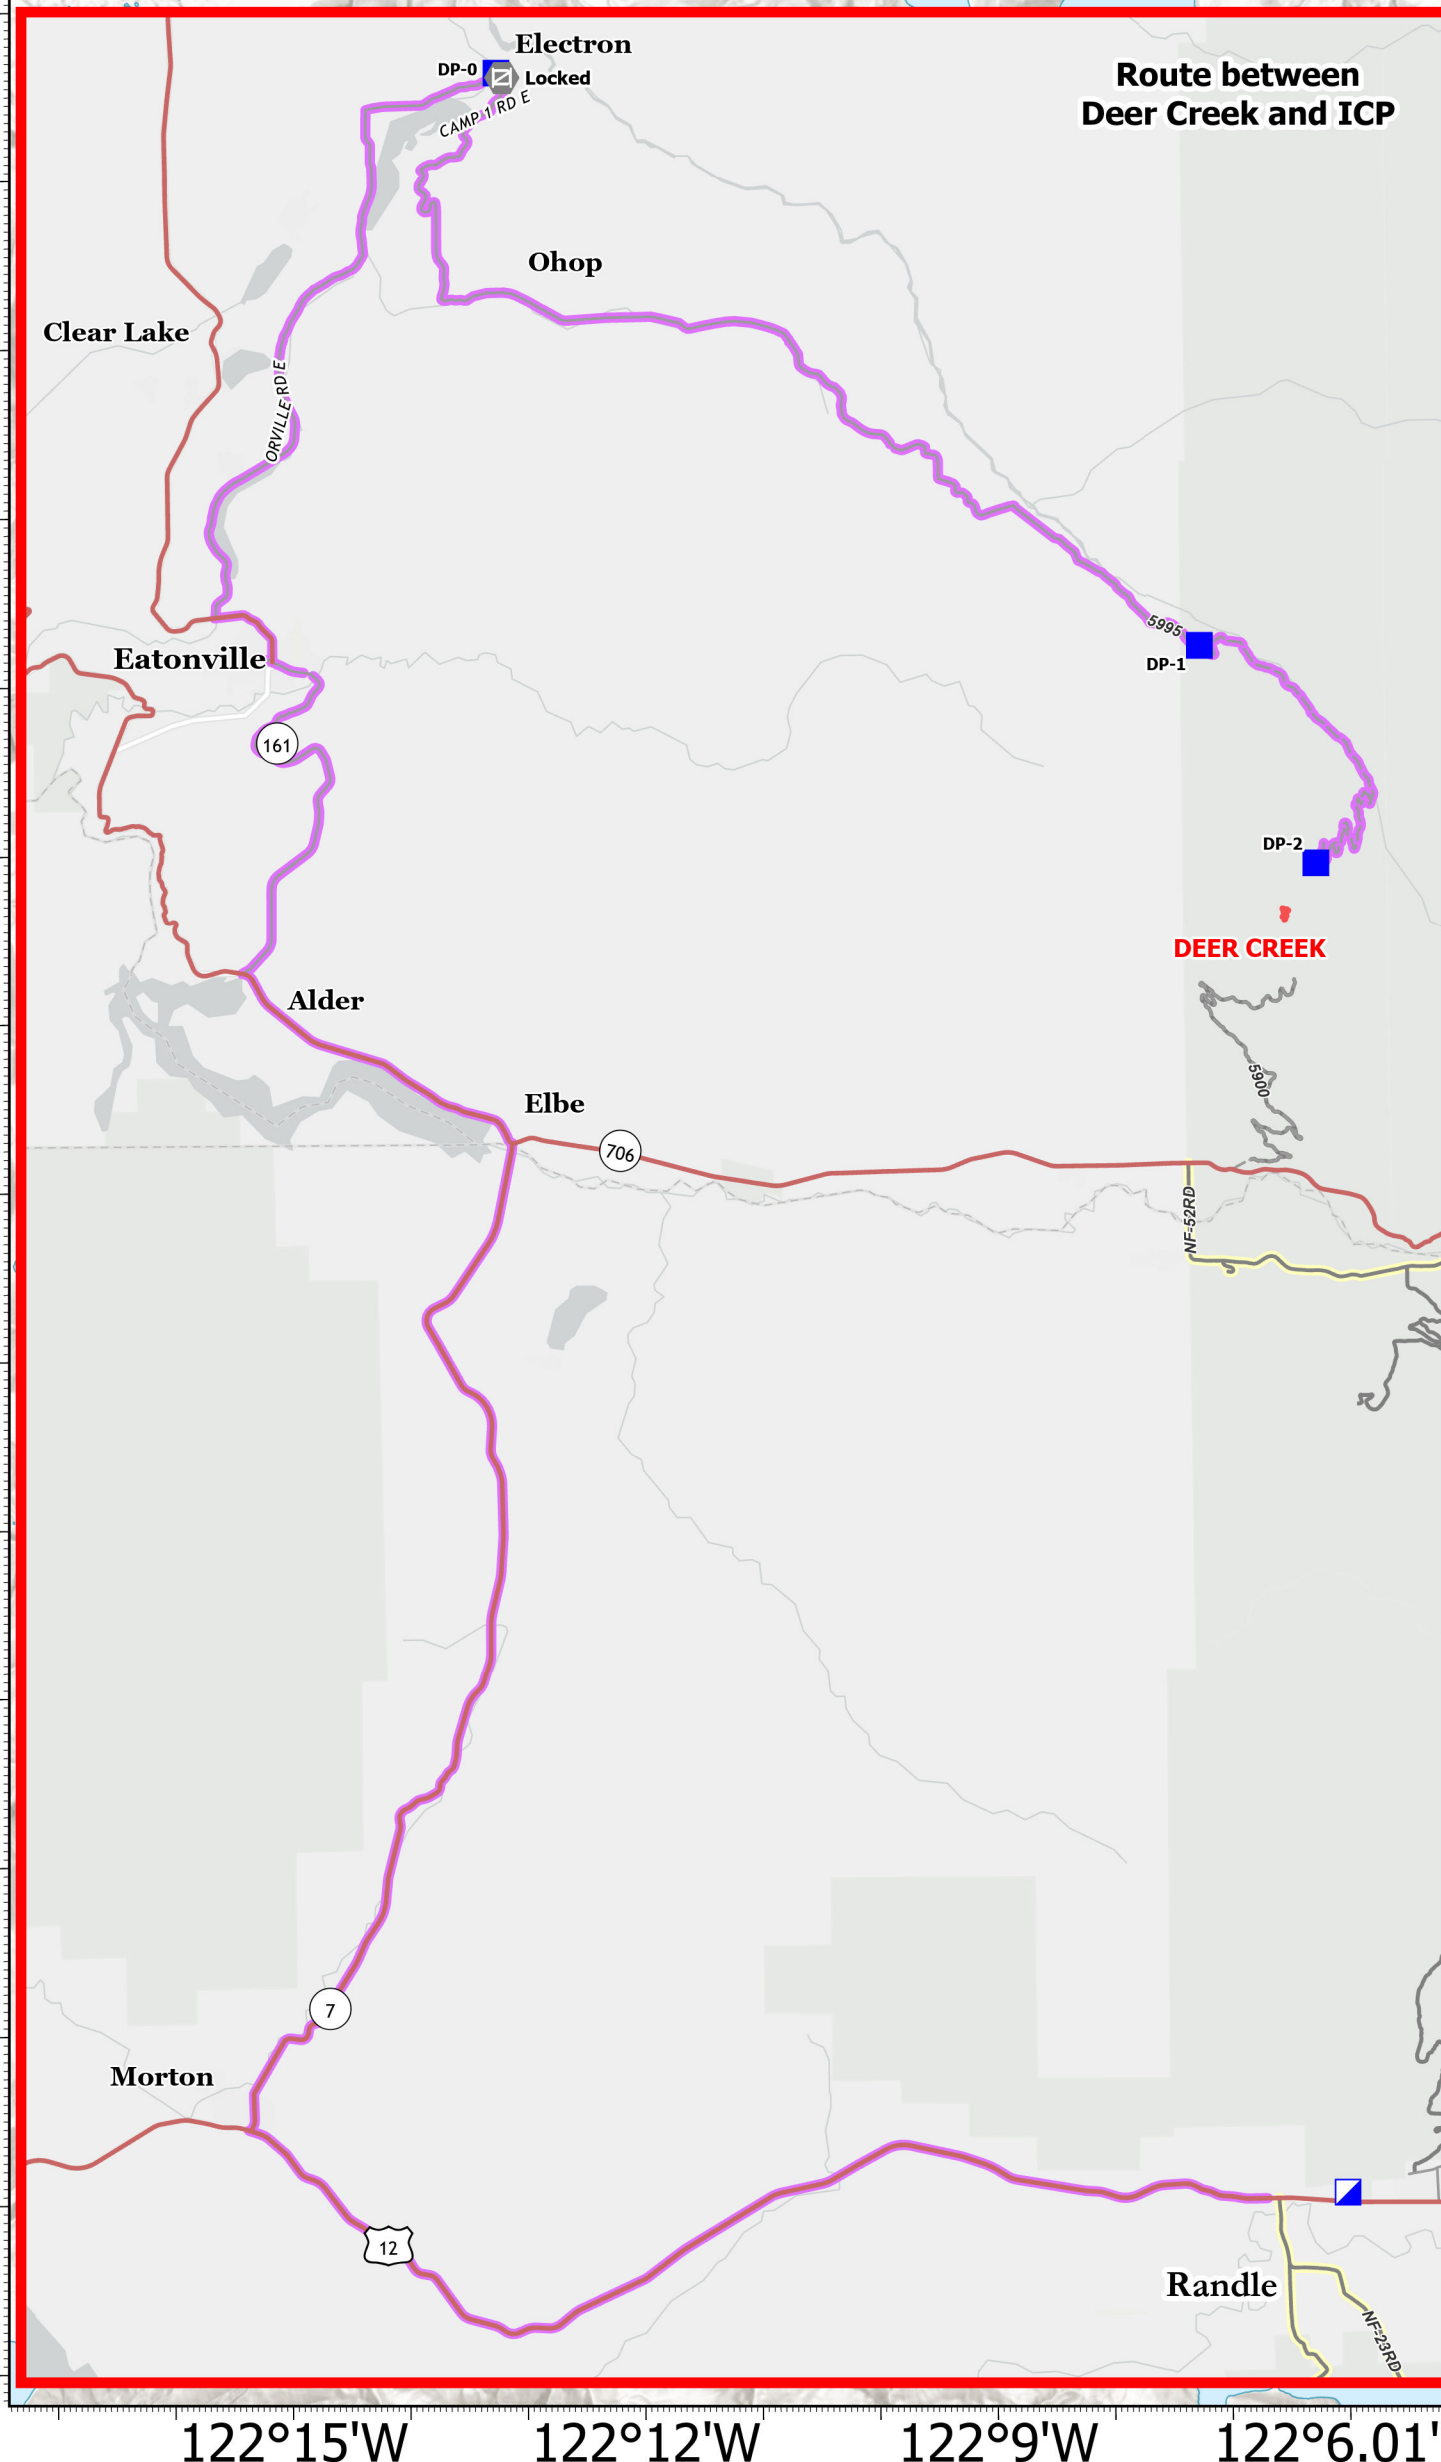

# Transportation COWLITZ COMPLEX WA-GPF-001297 9/22/2023

- Helispot
- Ⓜ Helibase
- ⓧ Division Break
- Incident Command Post
- Drop Point
- ⓧ Closure
- Ⓜ Camp
- Ⓜ Staging Area
- Ⓜ Gate
- Ⓜ Mobile Weather Unit
- Ⓜ Internet Access
- Ⓜ Repeater
- Ⓜ Water Source
- ▭ Wildfire Daily Fire Perimeter
- ▭ Initial Attack Responsibility

Incident Name	Acres	Status
ALLEN MOUNTAIN	0.3	OUT
BERRY	0.3	OUT
BERTHA MAY	0.1	OUT
CARLTON RIDGE	15	CONTROLLED
COUGAR GAP	0.1	OUT
DAVIS CREEK	0.1	OUT
DEER CREEK	4	OUT
GRASSY MOUNTAIN	43.2	ACTIVE
LAKE CREEK	0.1	OUT
POTHOLE	5	CONTROLLED
SILVER	0.1	OUT
SKATE	0.1	OUT
SOUTH FORK	15	CONTROLLED
WILLAME	8	CONTROLLED
YEW	2	CONTROLLED

Incident Name	Acres	Status
ADAMS FORK	1	CONTROLLED
BLUE LAKE	0.2	OUT
HORSESHOE	0.2	OUT
JACKPOT CREEK	32	CONTROLLED
KLICKITAT	0.5	OUT
MISSION	22	CONTROLLED
SANCTUARY ROCK	6	CONTROLLED
ST MICHAEL	0.3	OUT
TWIN SISTERS	0.5	OUT

Incident Name	Acres	Status
BEAR CREEK	32	CONTROLLED
MCCOY CREEK	0.3	OUT
QUARTZ JUNIOR	1	CONTROLLED
SNAGTOOTH	318.9	ACTIVE
SPENCER QUARTZ	206.1	ACTIVE