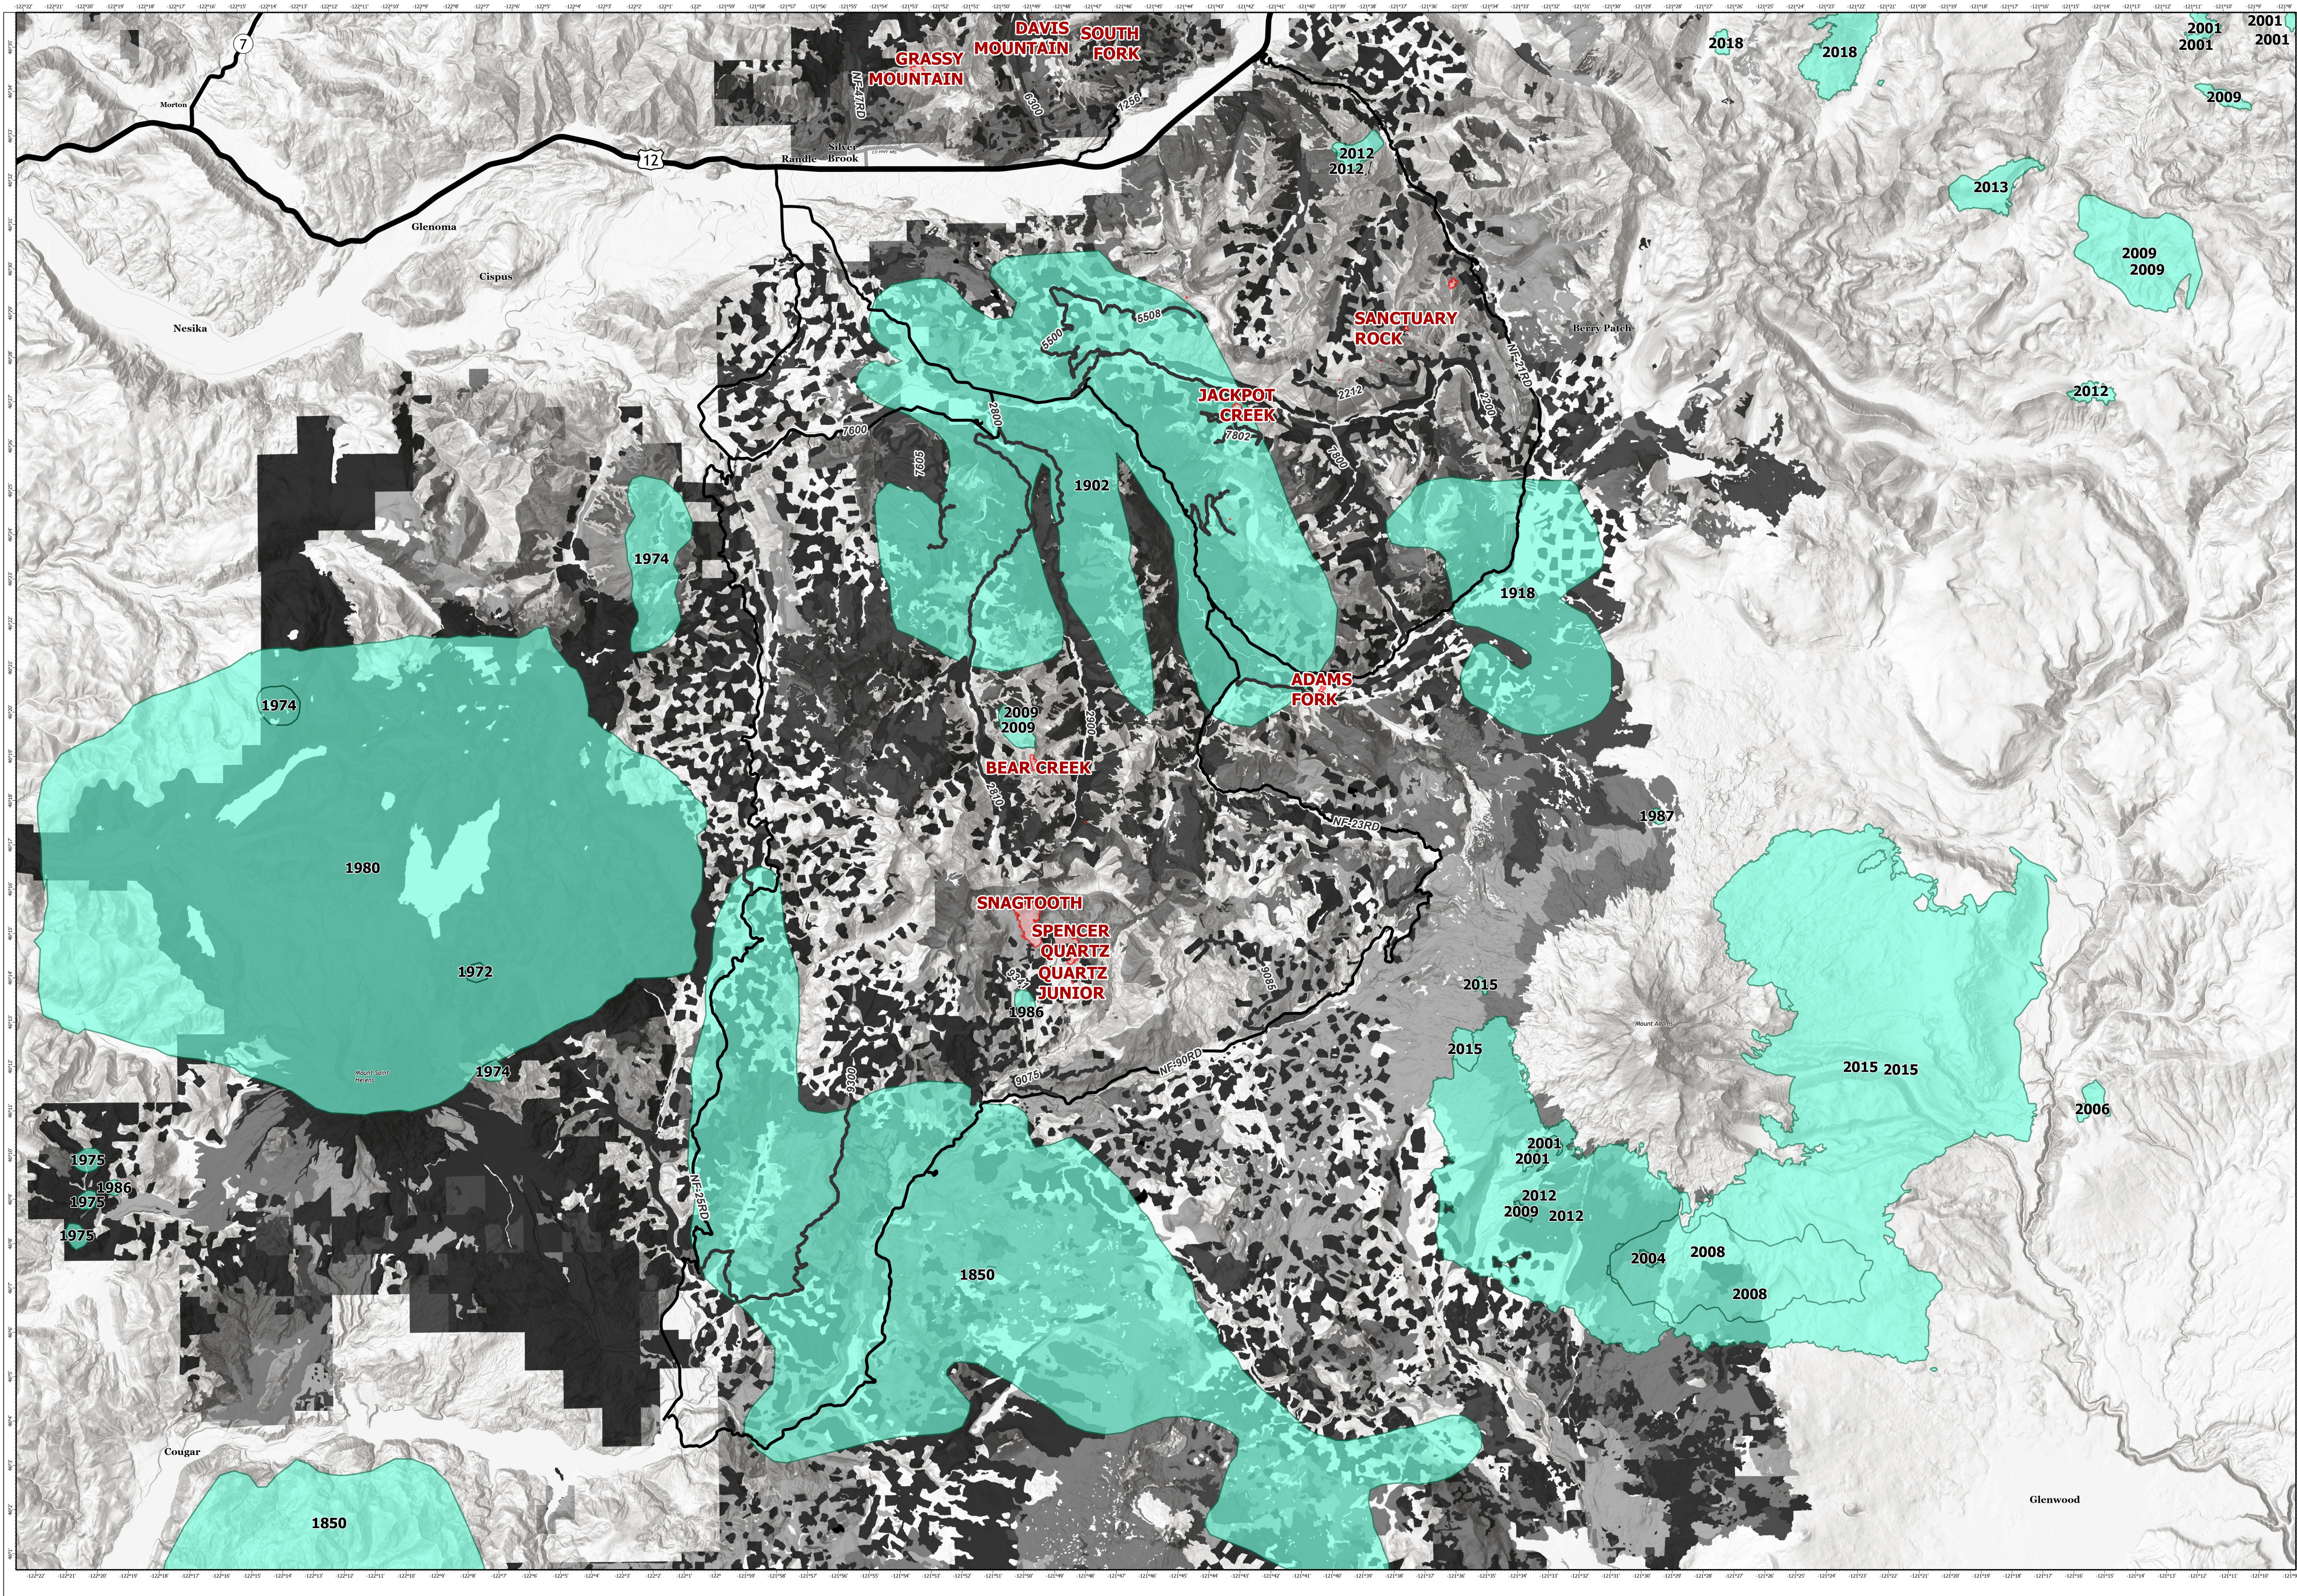

<b>Timber Stands</b>	Wildfire Daily Fire Perimeter
<1800	Fire History 1850 +
1800-1879	
1880-1920	
1921-1960	
1961-2000	
>2001	

**TIMBER STANDS/FIRE HISTORY- NORTH**  
 COWLITZ COMPLEX  
 WA-GPF-001297  
 9/23/2023

1:60,000  
 Map Updated: 9/22/2023 10:49 AM

**TIMBER STANDS/FIRE HISTORY- SOUTH**  
 COWLITZ COMPLEX  
 WA-GPF-001297  
 9/23/2023

Map Updated: 9/22/2023 10:51 AM

**TIMBER STANDS/FIRE HISTORY- GRASSY MTN**  
 COWLITZ COMPLEX  
 WA-GPF-001297  
 9/23/2023

1:8,000  
 Map Updated: 9/22/2023 10:52 AM

<b>Timber Stands</b>	Wildfire Daily Fire Perimeter
<1800	Fire History 1850 +
1800-1879	
1880-1920	
1921-1960	
1961-2000	
>2001	

**TIMBER STANDS/FIRE HISTORY- SNAGTOOTH**  
 COWLITZ COMPLEX  
 WA-GPF-001297  
 9/23/2023

1:18,000

Map Updated: 9/22/2023 10:53 AM