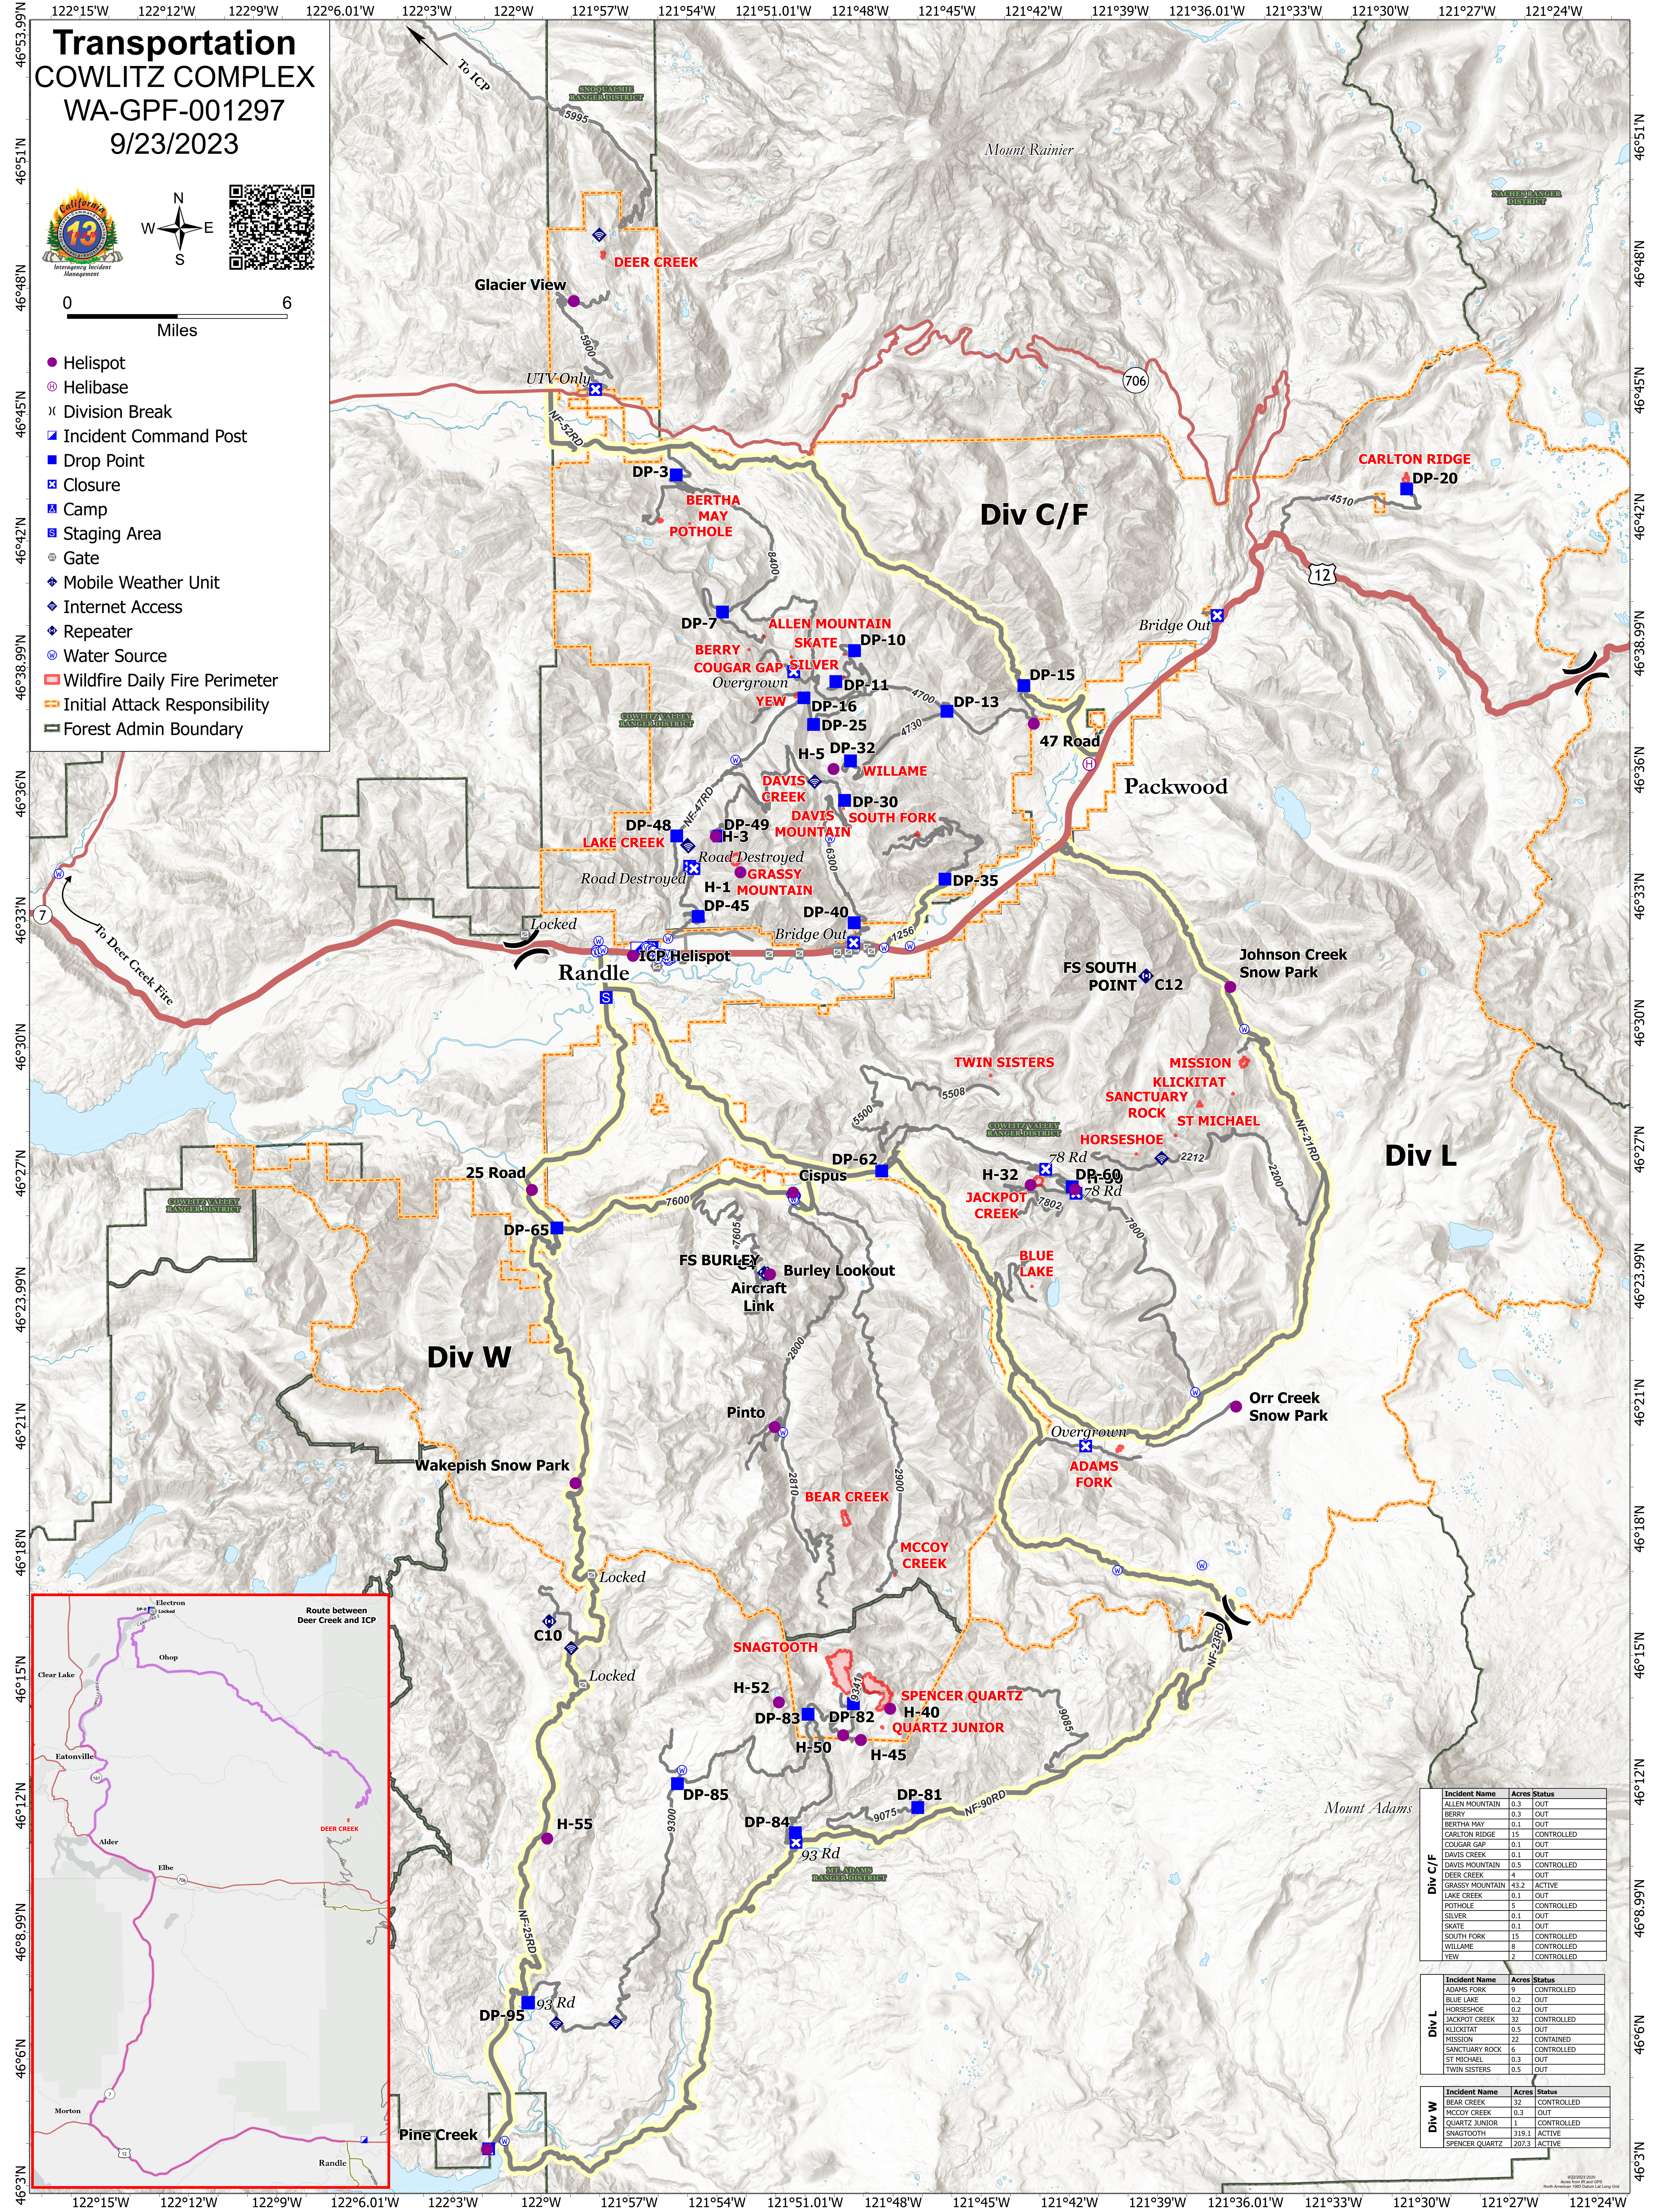

Transportation COWLITZ COMPLEX WA-GPF-001297 9/23/2023

- Helispot
- ⊕ Helibase
- ⊗ Division Break
- ⊠ Incident Command Post
- Drop Point
- ⊠ Closure
- ⊠ Camp
- ⊠ Staging Area
- ⊠ Gate
- ⊠ Mobile Weather Unit
- ⊠ Internet Access
- ⊠ Repeater
- ⊠ Water Source
- ▬ Wildfire Daily Fire Perimeter
- ▬ Initial Attack Responsibility
- ▬ Forest Admin Boundary

Incident Name	Acres	Status
ALLEN MOUNTAIN	0.3	OUT
BERRY	0.3	OUT
BERTHA MAY	0.1	OUT
CARLTON RIDGE	15	CONTROLLED
COUGAR GAP	0.1	OUT
DAVIS CREEK	0.1	OUT
DEER CREEK	4	OUT
GRASSY MOUNTAIN	43.2	ACTIVE
LAKE CREEK	0.1	OUT
POTHOLE	5	CONTROLLED
SILVER	0.1	OUT
SKATE	0.1	OUT
SOUTH FORK	15	CONTROLLED
WILLAME	8	CONTROLLED
YEW	2	CONTROLLED

Incident Name	Acres	Status
ADAMS FORK	19	CONTROLLED
BLUE LAKE	0.2	OUT
HORSESHOE	0.2	OUT
JACKPOT CREEK	32	CONTROLLED
KLICKITAT	0.5	OUT
MISSION	22	CONTROLLED
SANCTUARY ROCK	6	CONTROLLED
ST MICHAEL	0.3	OUT
TWIN SISTERS	0.5	OUT

Incident Name	Acres	Status
BEAR CREEK	32	CONTROLLED
MCCOY CREEK	0.3	OUT
QUARTZ JUNIOR	1	CONTROLLED
SNAGTOOTH	319.1	ACTIVE
SPENCER QUARTZ	207.3	ACTIVE