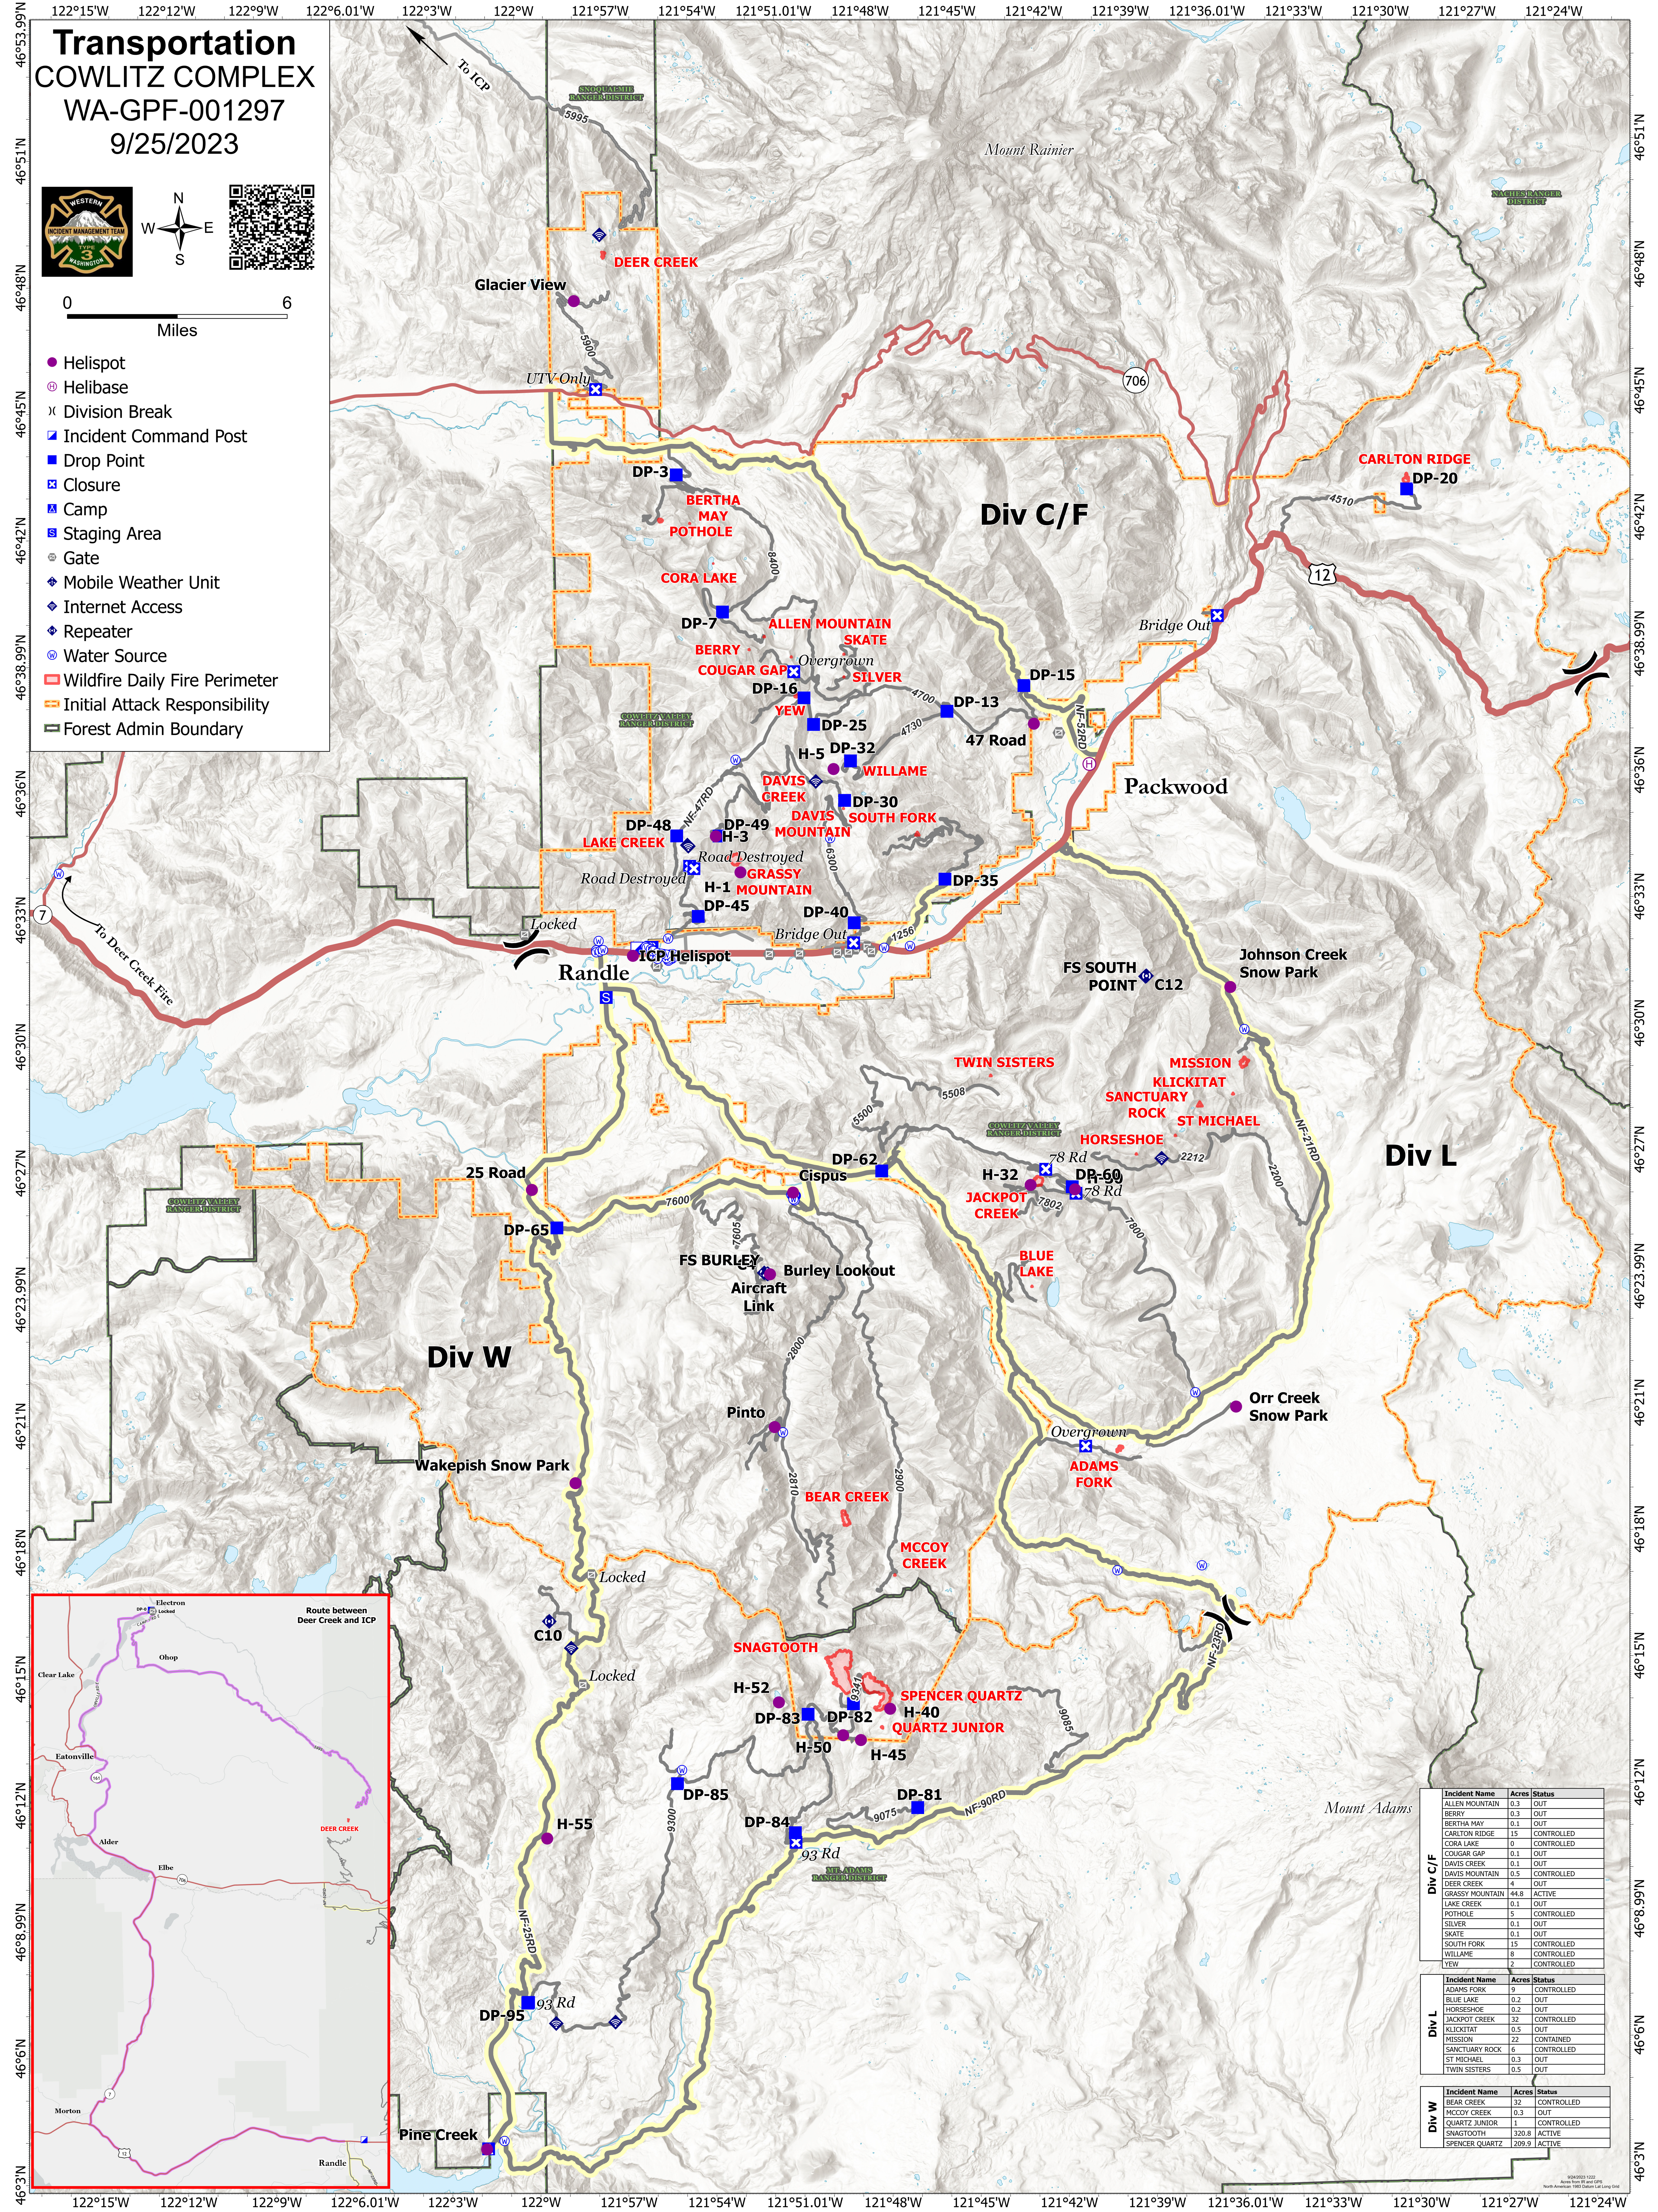

# Transportation COWLITZ COMPLEX WA-GPF-001297 9/25/2023

0 6  
Miles

- Helispot
- Ⓜ Helibase
- ⌘ Division Break
- ⓧ Incident Command Post
- Drop Point
- ⓧ Closure
- ⓧ Camp
- ⓧ Staging Area
- ⓧ Gate
- ⓧ Mobile Weather Unit
- ⓧ Internet Access
- ⓧ Repeater
- ⓧ Water Source
- ▭ Wildfire Daily Fire Perimeter
- ▭ Initial Attack Responsibility
- ▭ Forest Admin Boundary

Incident Name	Acres	Status
ALLEN MOUNTAIN	0.3	OUT
BERRY	0.3	OUT
BERTHA MAY	0.1	OUT
CARLTON RIDGE	15	CONTROLLED
CORA LAKE	0	CONTROLLED
COUGAR GAP	0.1	OUT
DAVIS CREEK	0.1	OUT
DAVIS MOUNTAIN	0.5	CONTROLLED
DEER CREEK	4	OUT
GRASSY MOUNTAIN	44.8	ACTIVE
LAKE CREEK	0.1	OUT
POTHOLE	5	CONTROLLED
SILVER	0.1	OUT
SKATE	0.1	OUT
SOUTH FORK	15	CONTROLLED
WILLAME	8	CONTROLLED
YEW	2	CONTROLLED

Incident Name	Acres	Status
ADAMS FORK	1	CONTROLLED
BLUE LAKE	0.2	OUT
HORSESHOE	0.2	OUT
JACKPOT CREEK	32	CONTROLLED
KLICKITAT	0.5	OUT
MISSION	22	CONTROLLED
SANCTUARY ROCK	6	CONTROLLED
ST MICHAEL	0.3	OUT
TWIN SISTERS	0.5	OUT

Incident Name	Acres	Status
BEAR CREEK	32	CONTROLLED
MCCOY CREEK	0.3	OUT
QUARTZ JUNIOR	1	CONTROLLED
SNAGTOOTH	320.8	ACTIVE
SPENCER QUARTZ	209.9	ACTIVE