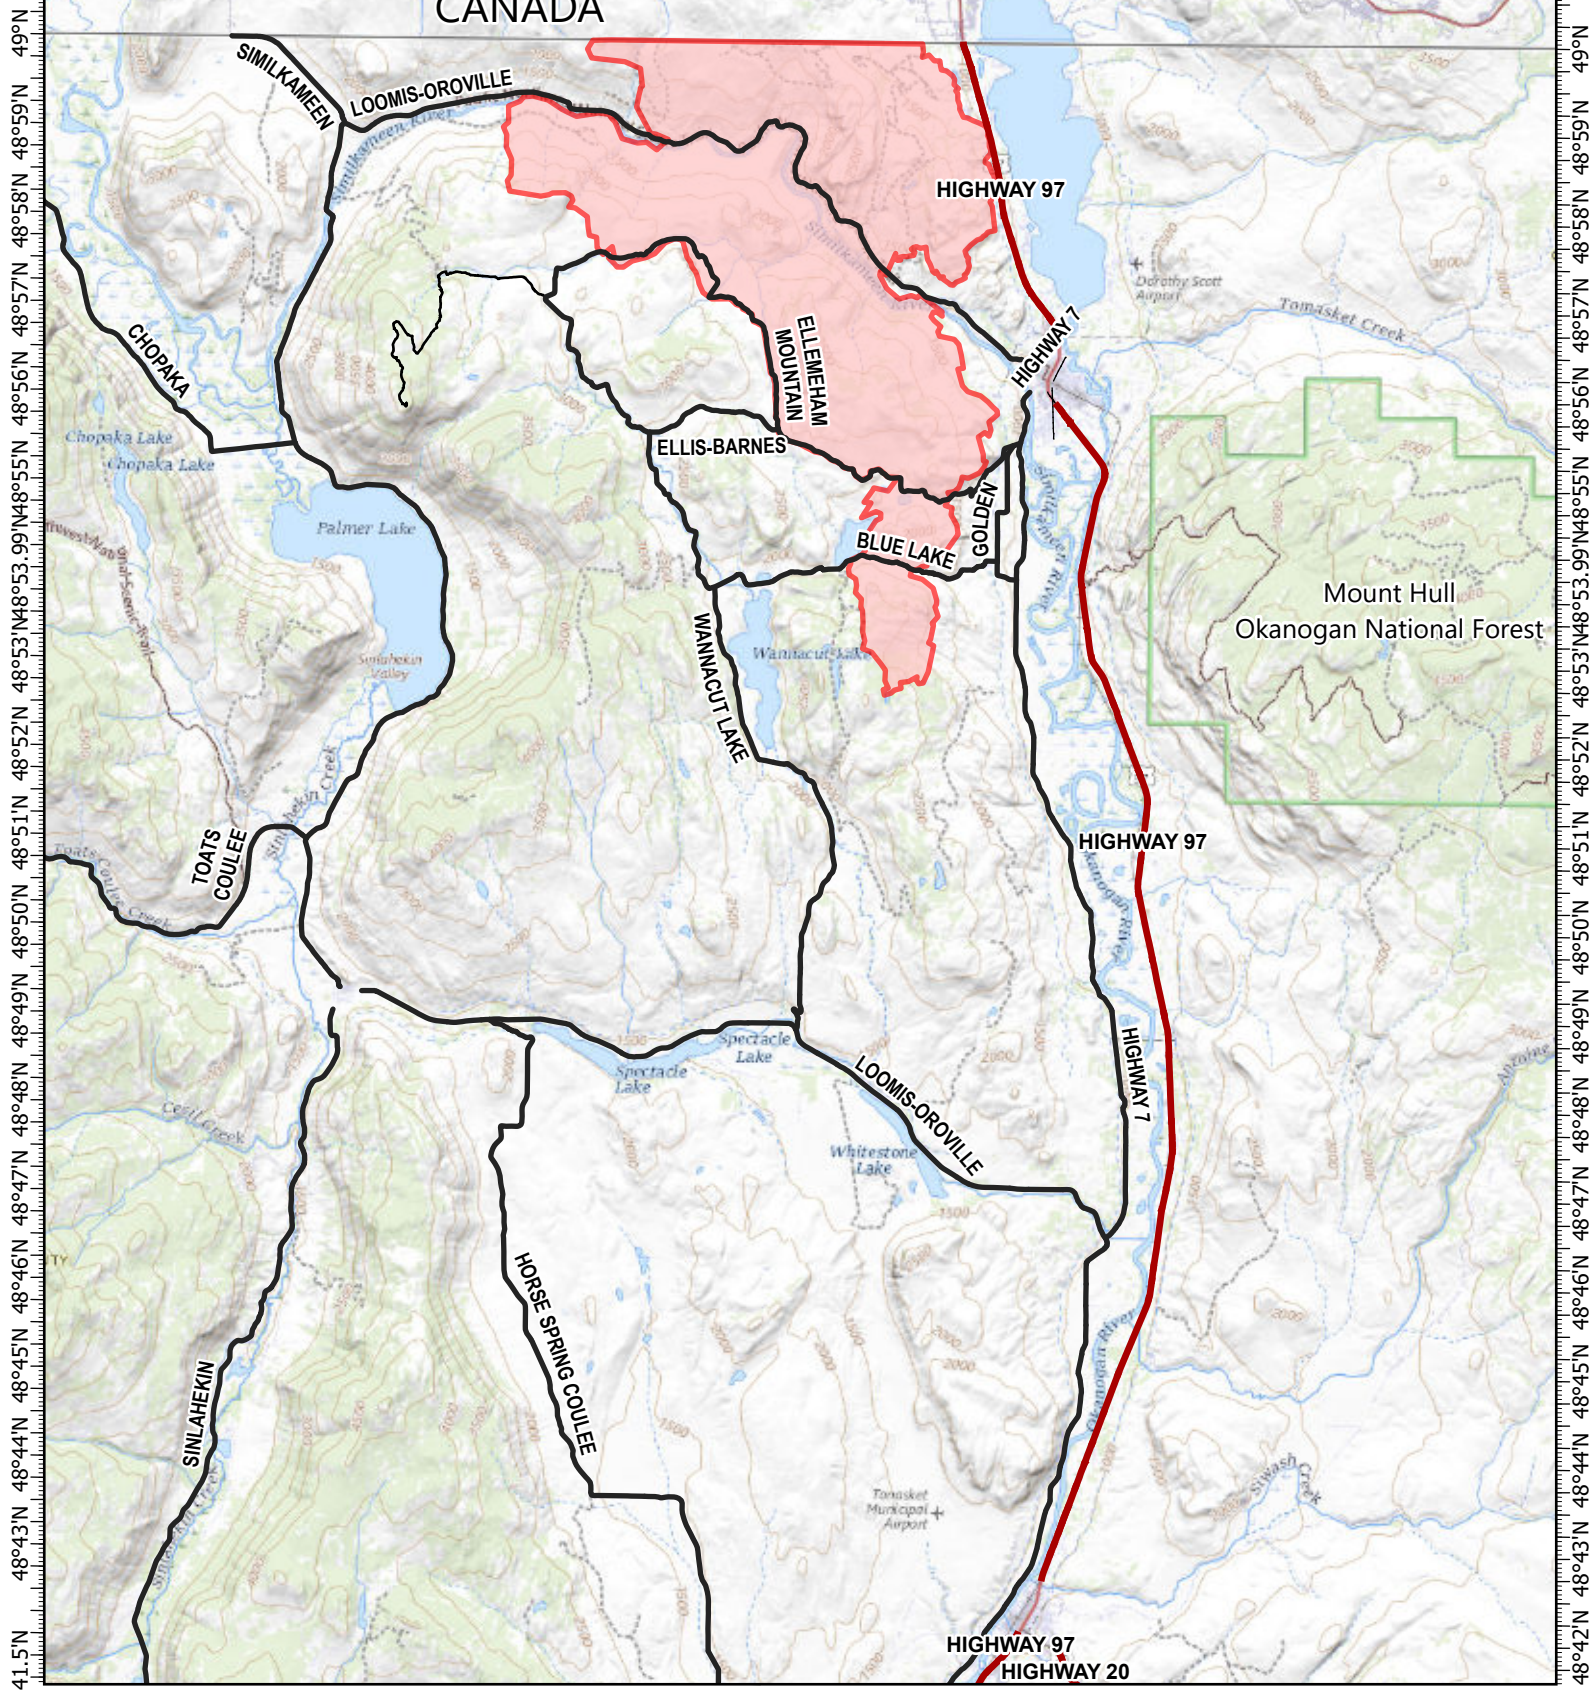

119°43'W 119°41'W 119°39'W 119°37'W 119°35'W 119°33'W 119°31'W 119°29'W 119°27'W 119°25'W 119°23'W 119°21.01'W 119°19'W

CANADA

Public Information

Eagle Bluff
WA-NES-001759
August 1, 2023

15,726 acres at 8/01/2023 @ 1000

- Wildfire Daily Fire Perimeter
- State
- County
- Private
- Town