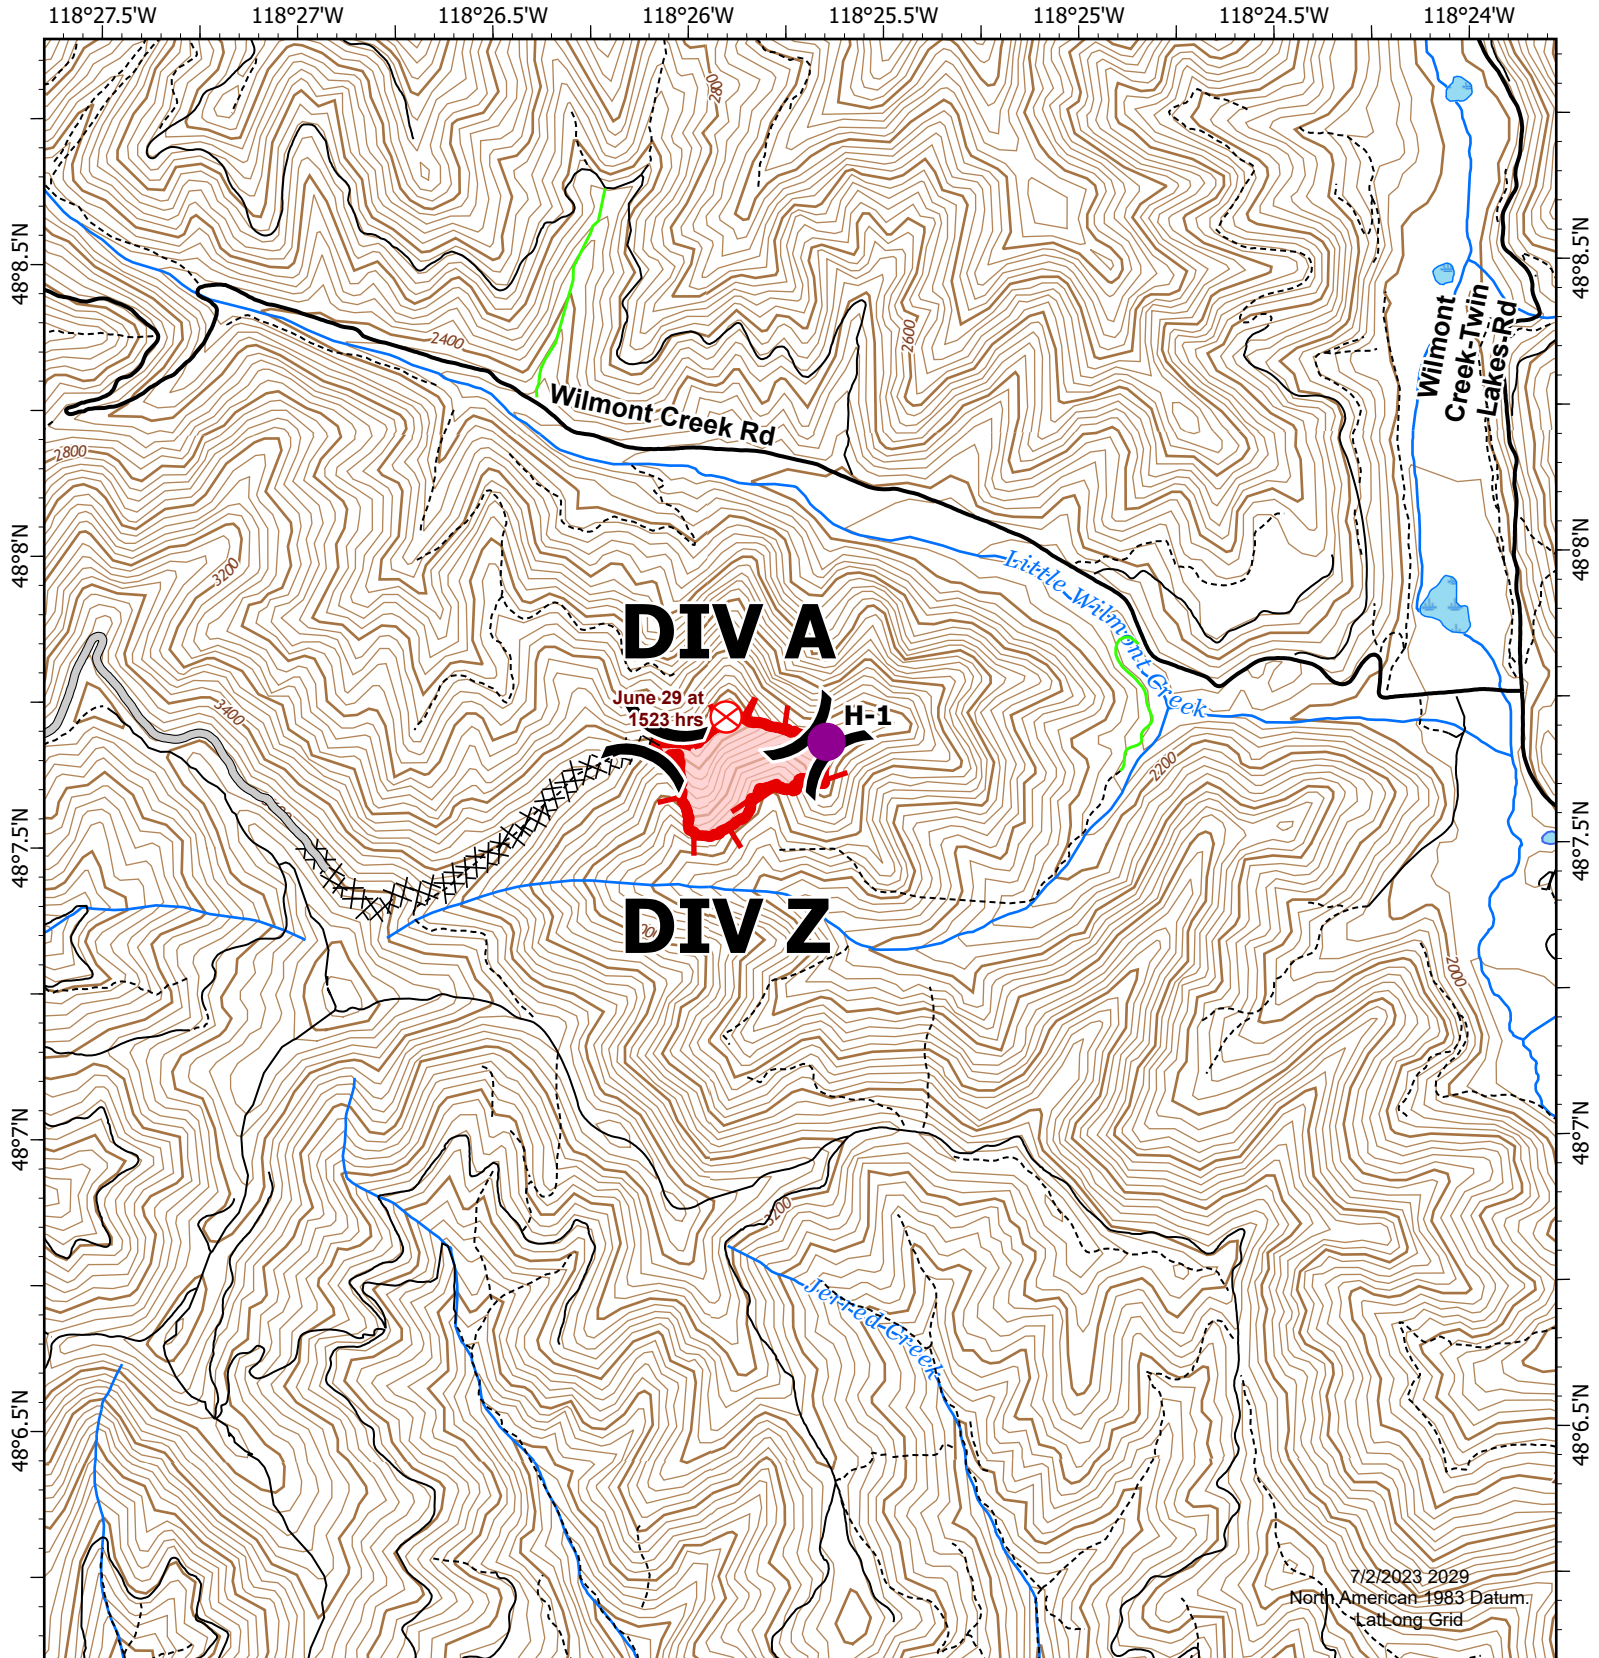

118°30'W

118°29.5'W

118°29'W

118°28.5'W

118°28'W

118°27.5'W

118°27'W

7/2/2023 2029
 North American 1983 Datum
 Lat/Long Grid

IAP

Gold Mountain Ridge
 WACO 230087
 July 3, 2023 24hr

27.6 acres at July 1 @ 1840

- Primary Road
- Other Road
- - - Unknown Status
- ⊠ Camp
- ⌘⌘ Completed Dozer Line
- Access or Improved Road

7/2/2023 2029
North American 1983 Datum
Lat Long Grid

IAP
Gold Mountain Ridge
WACO 230087
July 3, 2023 24hr
27.6 acres at July 1 @ 1840

- Primary Road
- Other Road
- Restored Road (Permanent Action)
- Unknown Status
- Helispot
- Division Break
- Fire Origin
- Completed Dozer Line
- Access or Improved Road
- Uncontained
- Wildfire Daily Fire Perimeter