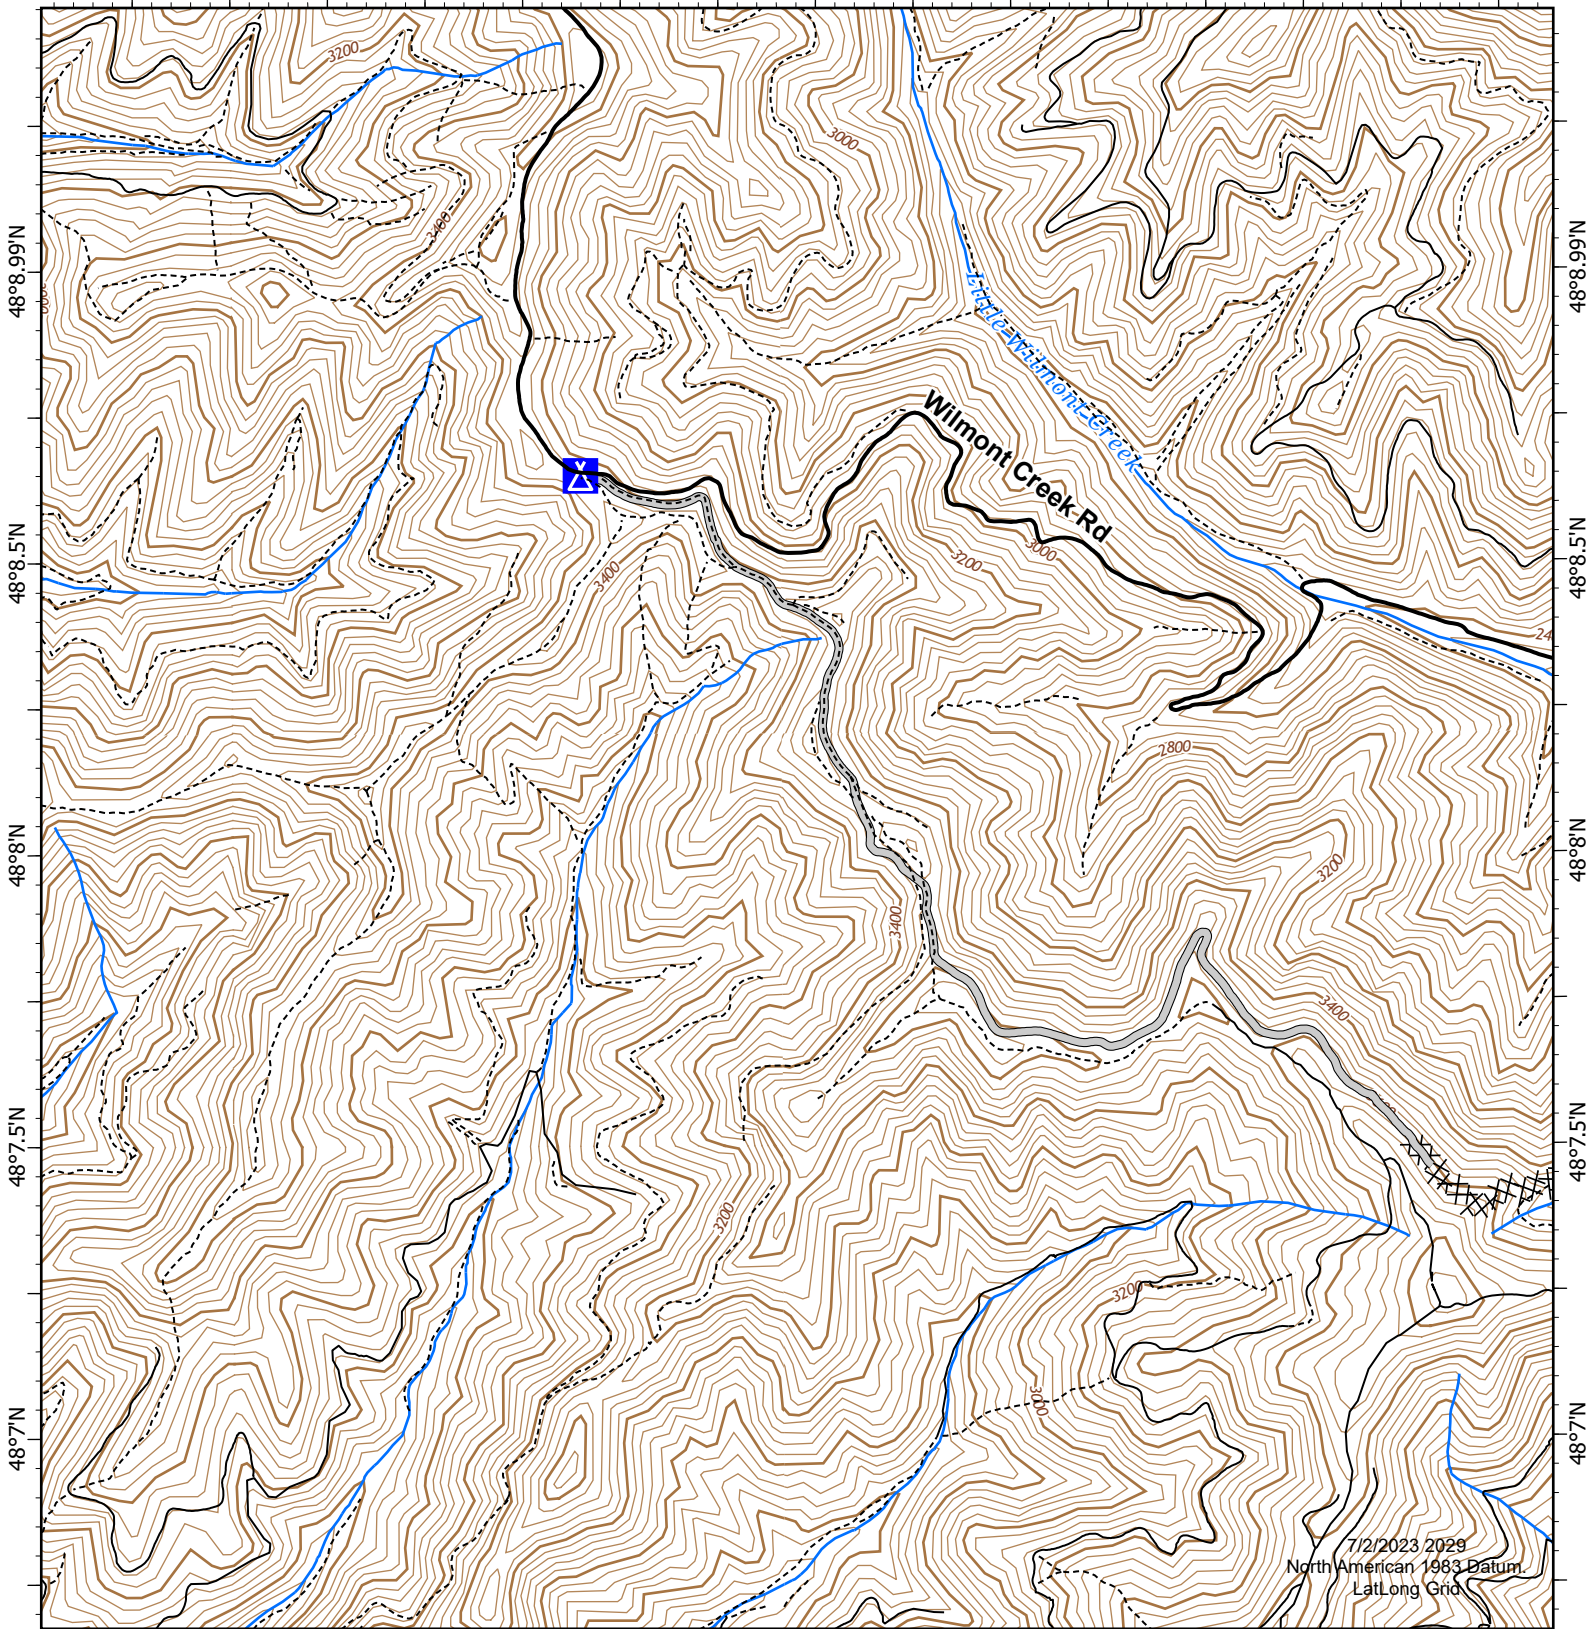

118°30'W

118°29.5'W

118°29'W

118°28.5'W

118°28'W

118°27.5'W

118°27'W

7/2/2023 2029
 North American 1983 Datum
 Lat/Long Grid

IAP

Gold Mountain Ridge
 WACO 230087
 July 3, 2023 24hr

27.6 acres at July 1 @ 1840

- Primary Road
- Other Road
- - - Unknown Status
- ⊠ Camp
- ⌘⌘ Completed Dozer Line
- Access or Improved Road

7/2/2023 2029
North American 1983 Datum
Lat Long Grid

IAP
Gold Mountain Ridge
WACO 230087
July 3, 2023 24hr
27.6 acres at July 1 @ 1840

- Primary Road
- Other Road
- Restored Road (Permanent Action)
- Unknown Status
- Helispot
- Division Break
- Fire Origin
- Completed Dozer Line
- Access or Improved Road
- Uncontained
- Wildfire Daily Fire Perimeter