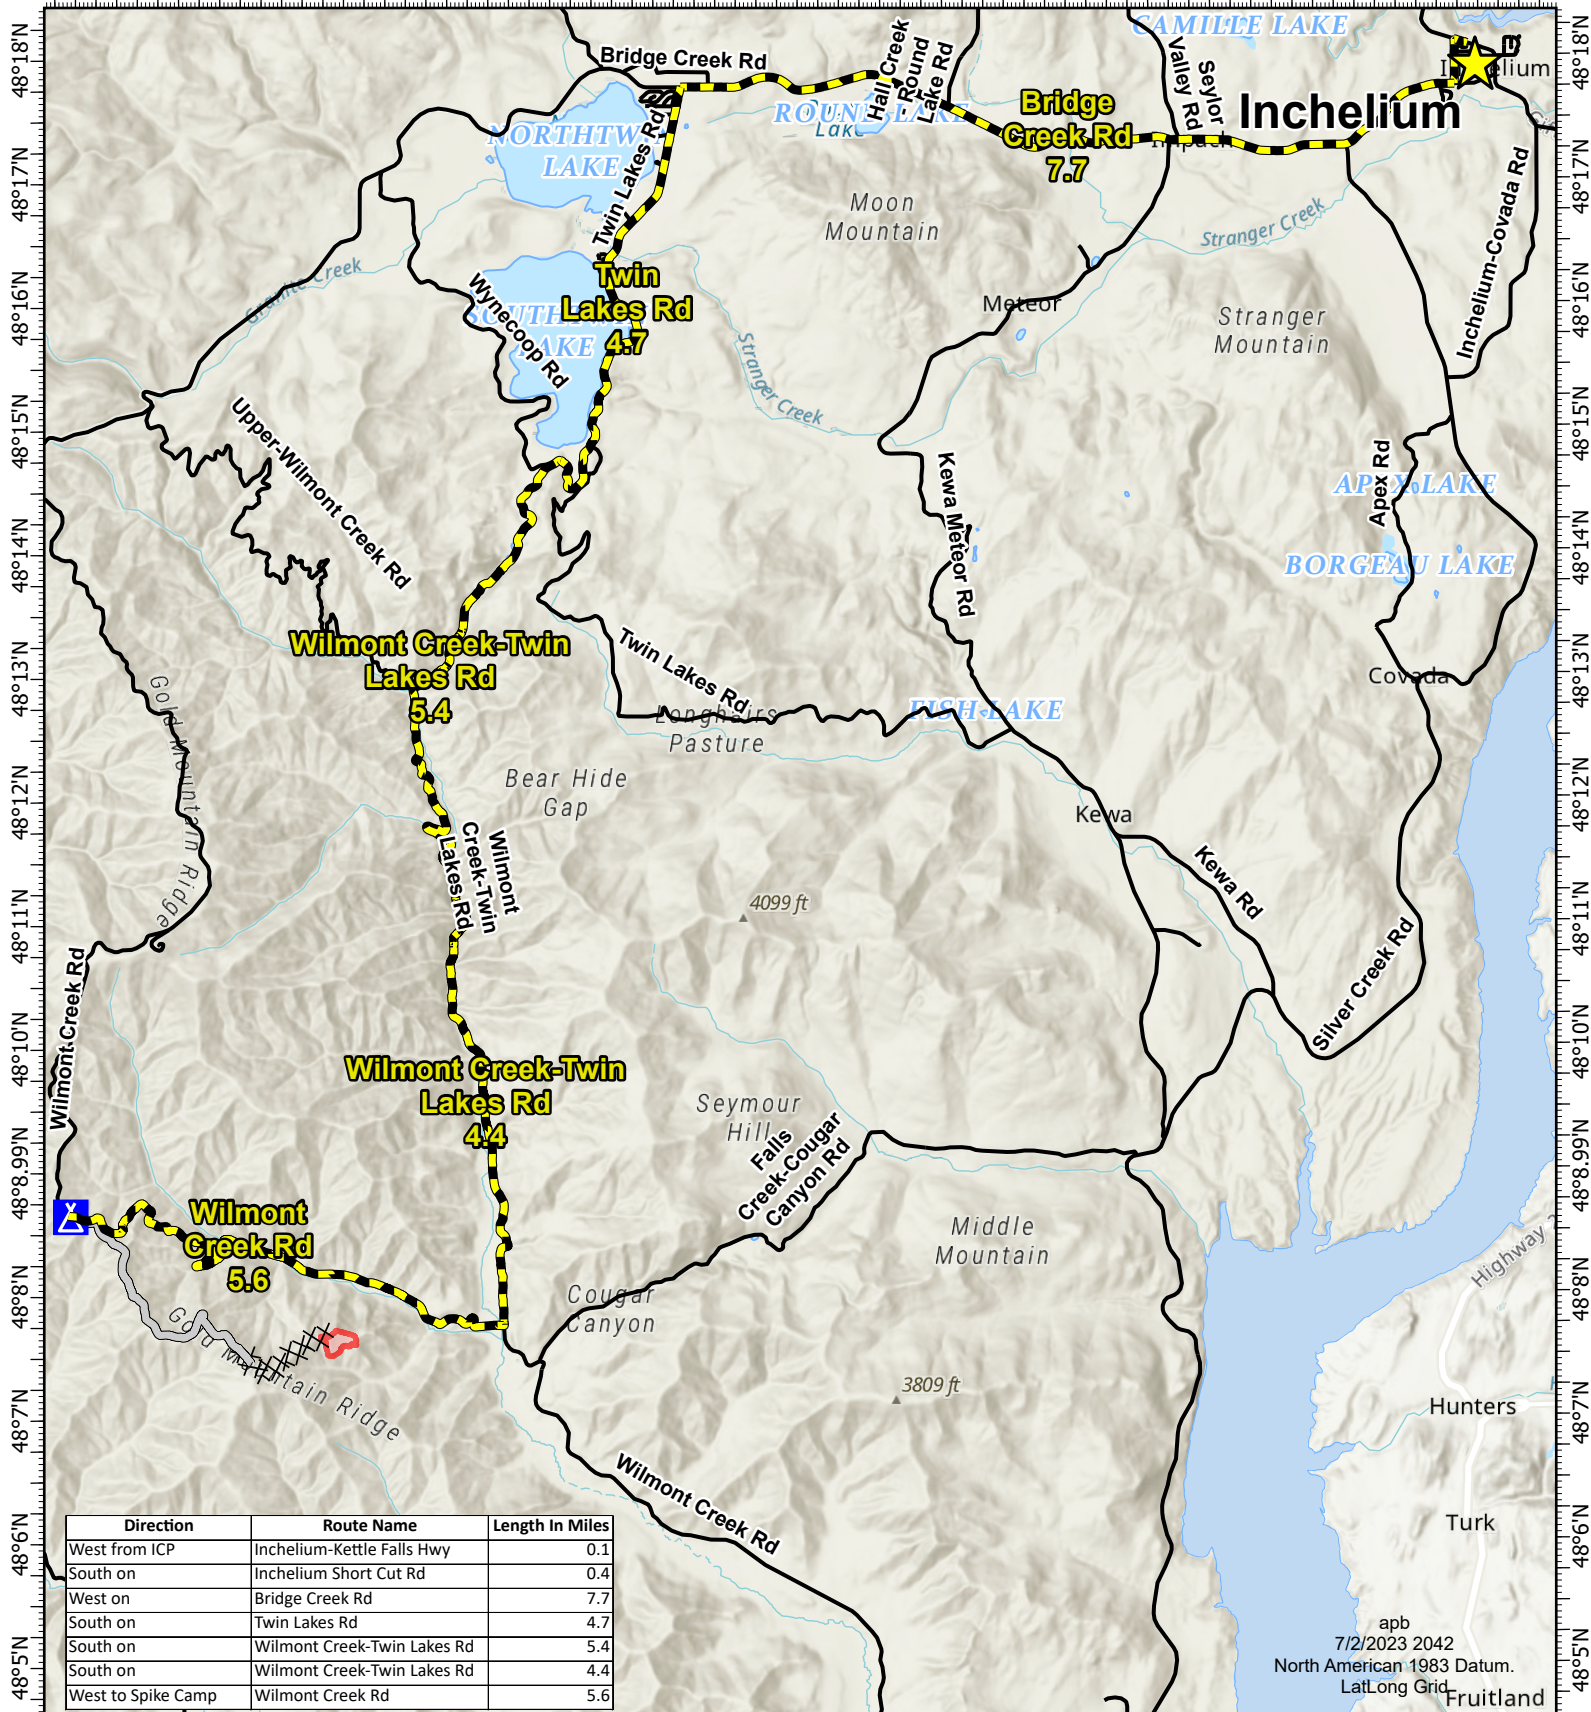

118°29'W 118°27.5'W 118°26'W 118°24.5'W 118°23'W 118°21.5'W 118°20'W 118°18.5'W 118°17'W 118°15.5'W 118°14'W 118°12.5'W

apb
7/2/2023 2042
North American 1983 Datum.
Lat/Long Grid

Transportation

Gold Mountain Ridge
WACO 230087
July 3, 2023 24hr
27.6 acres at July 1 @ 1840

-  Cities
-  Travel Route (Lime Green Flagging)
-  Primary Road
-  Waterbody
-  Camp
-  Completed Dozer Line
-  Access or Improved Road
-  Wildfire Daily Fire Perimeter