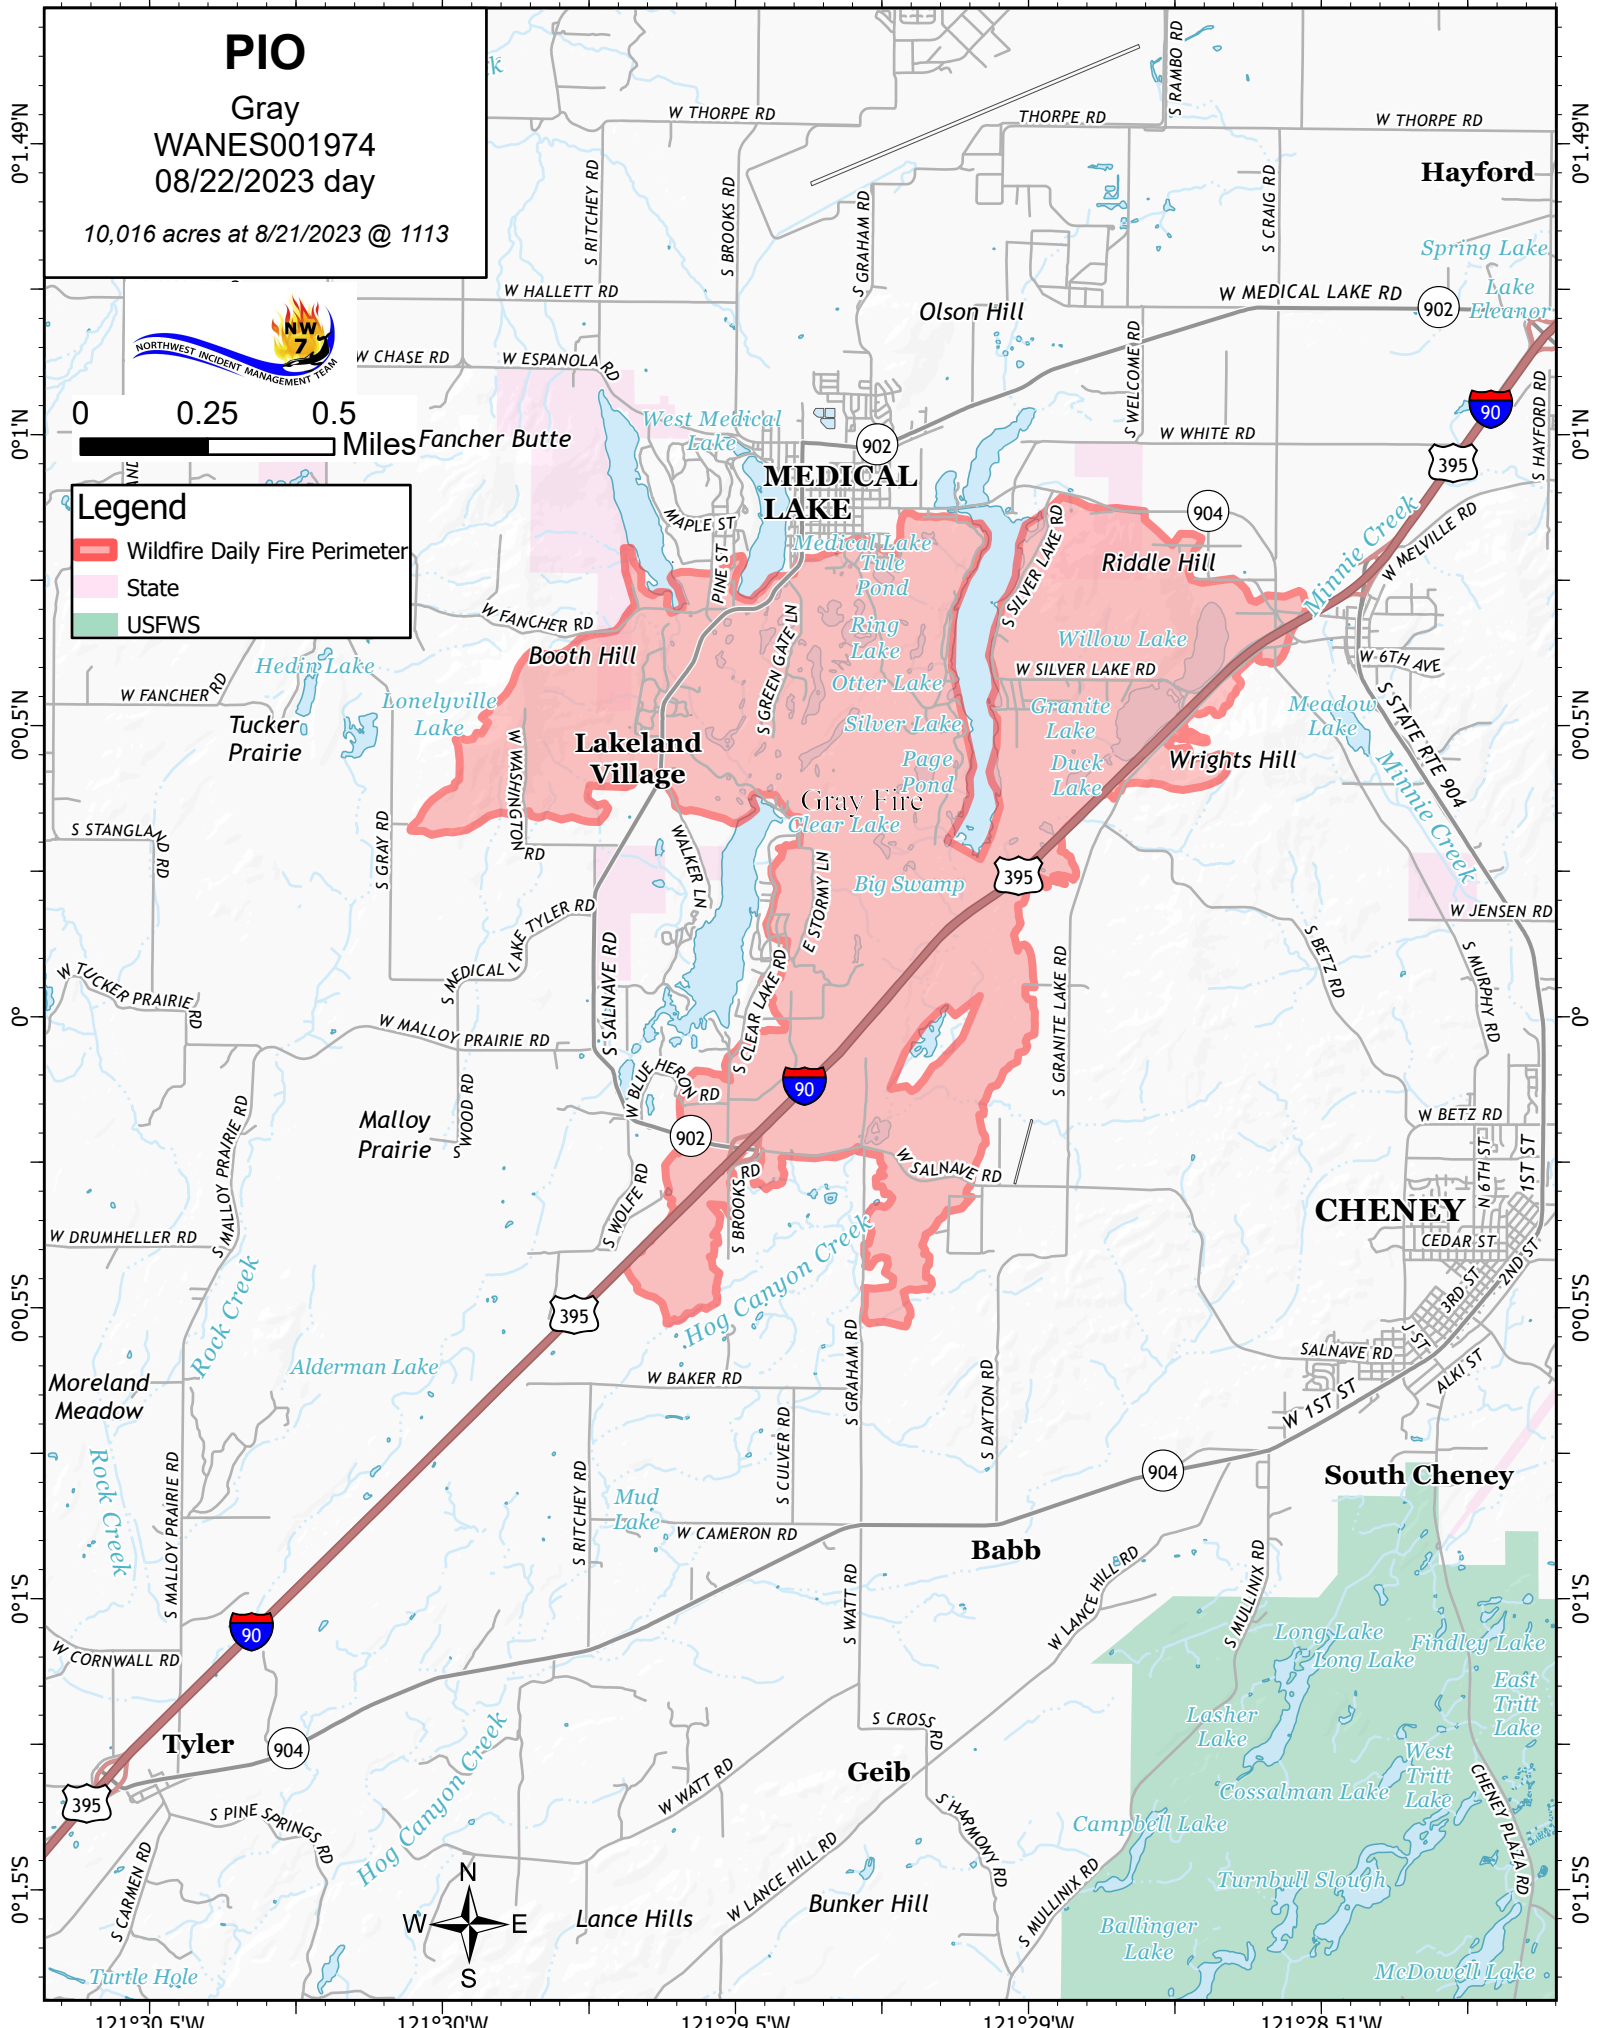

121°30.5'W

121°30'W

121°29.5'W

121°29'W

121°28.51'W

# PIO

Gray

WANES001974

08/22/2023 day

10,016 acres at 8/21/2023 @ 1113

## Legend

- █ Wildfire Daily Fire Perimeter
- █ State
- █ USFWS

0°1.49'N  
0°1'N  
0°0.5'N  
0°  
0°0.5'S  
0°1'S  
0°1.5'S

0°1.49'N  
0°1'N  
0°0.5'N  
0°  
0°0.5'S  
0°1'S  
0°1.5'S

121°30.5'W

121°30'W

121°29.5'W

121°29'W

121°28.51'W