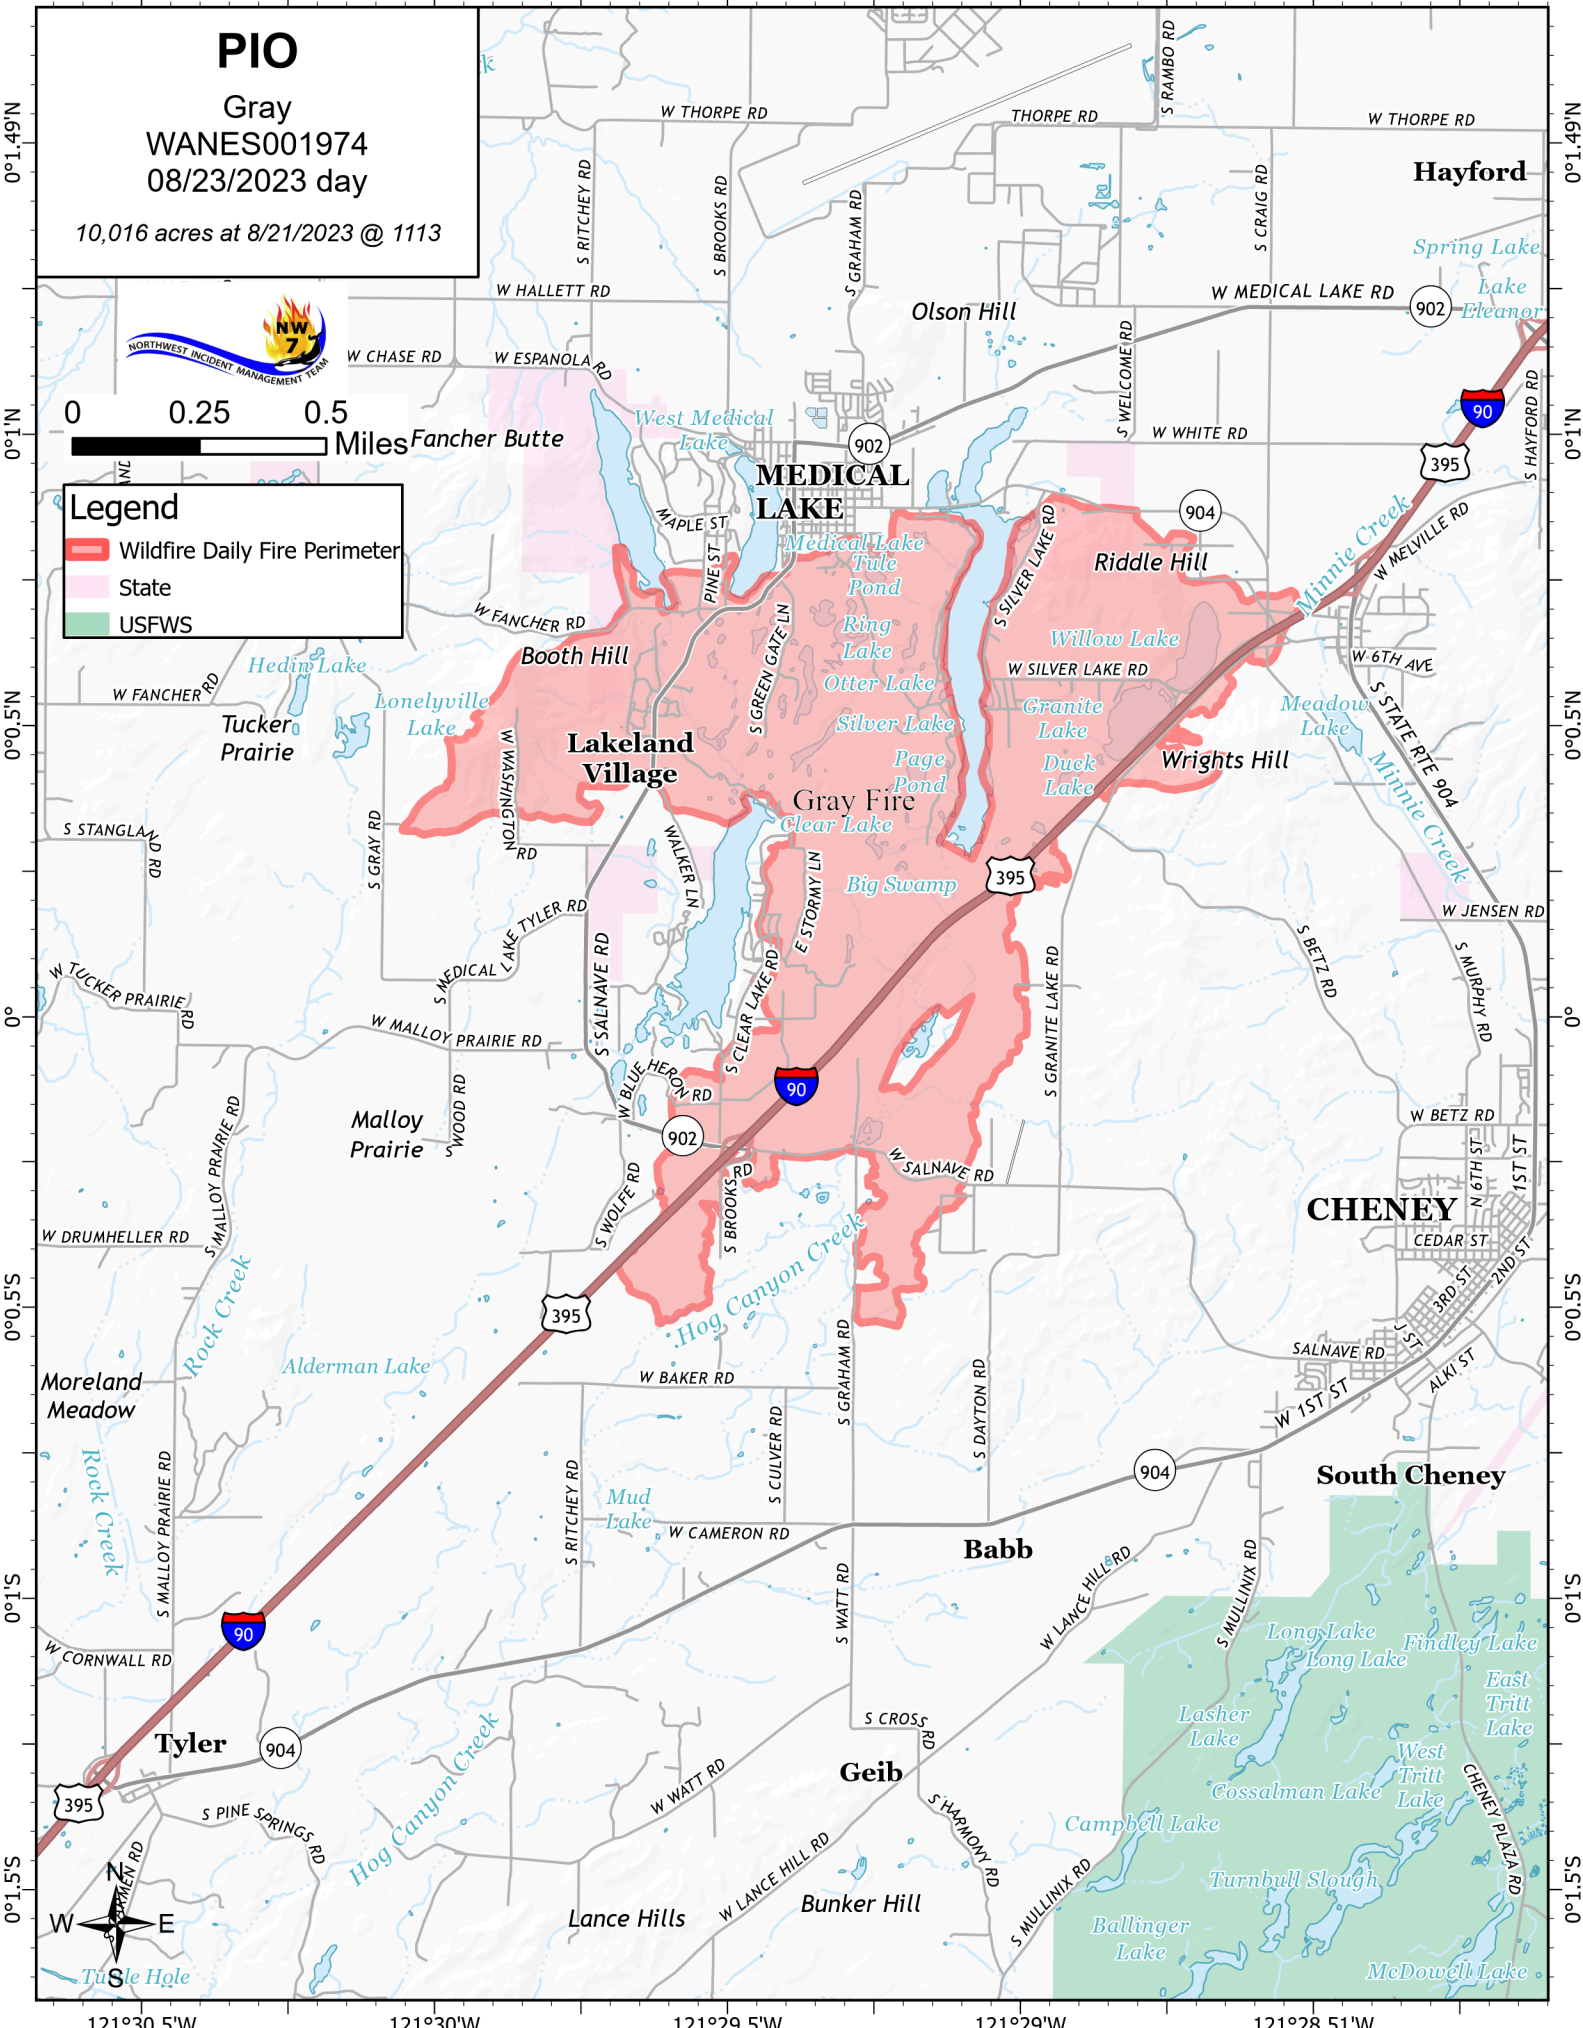

121°30.5'W 121°30'W 121°29.5'W 121°29'W 121°28.51'W

PIO

Gray
WANES001974
08/23/2023 day

10,016 acres at 8/21/2023 @ 1113

Legend

- Wildfire Daily Fire Perimeter
- State
- USFWS

0°1.49'N
0°1'N
0°0.5'N
0°
0°0.5'S
0°1'S
0°1.5'S

0°1.49'N
0°1'N
0°0.5'N
0°
0°0.5'S
0°1'S
0°1.5'S

121°30.5'W 121°30'W 121°29.5'W 121°29'W 121°28.51'W