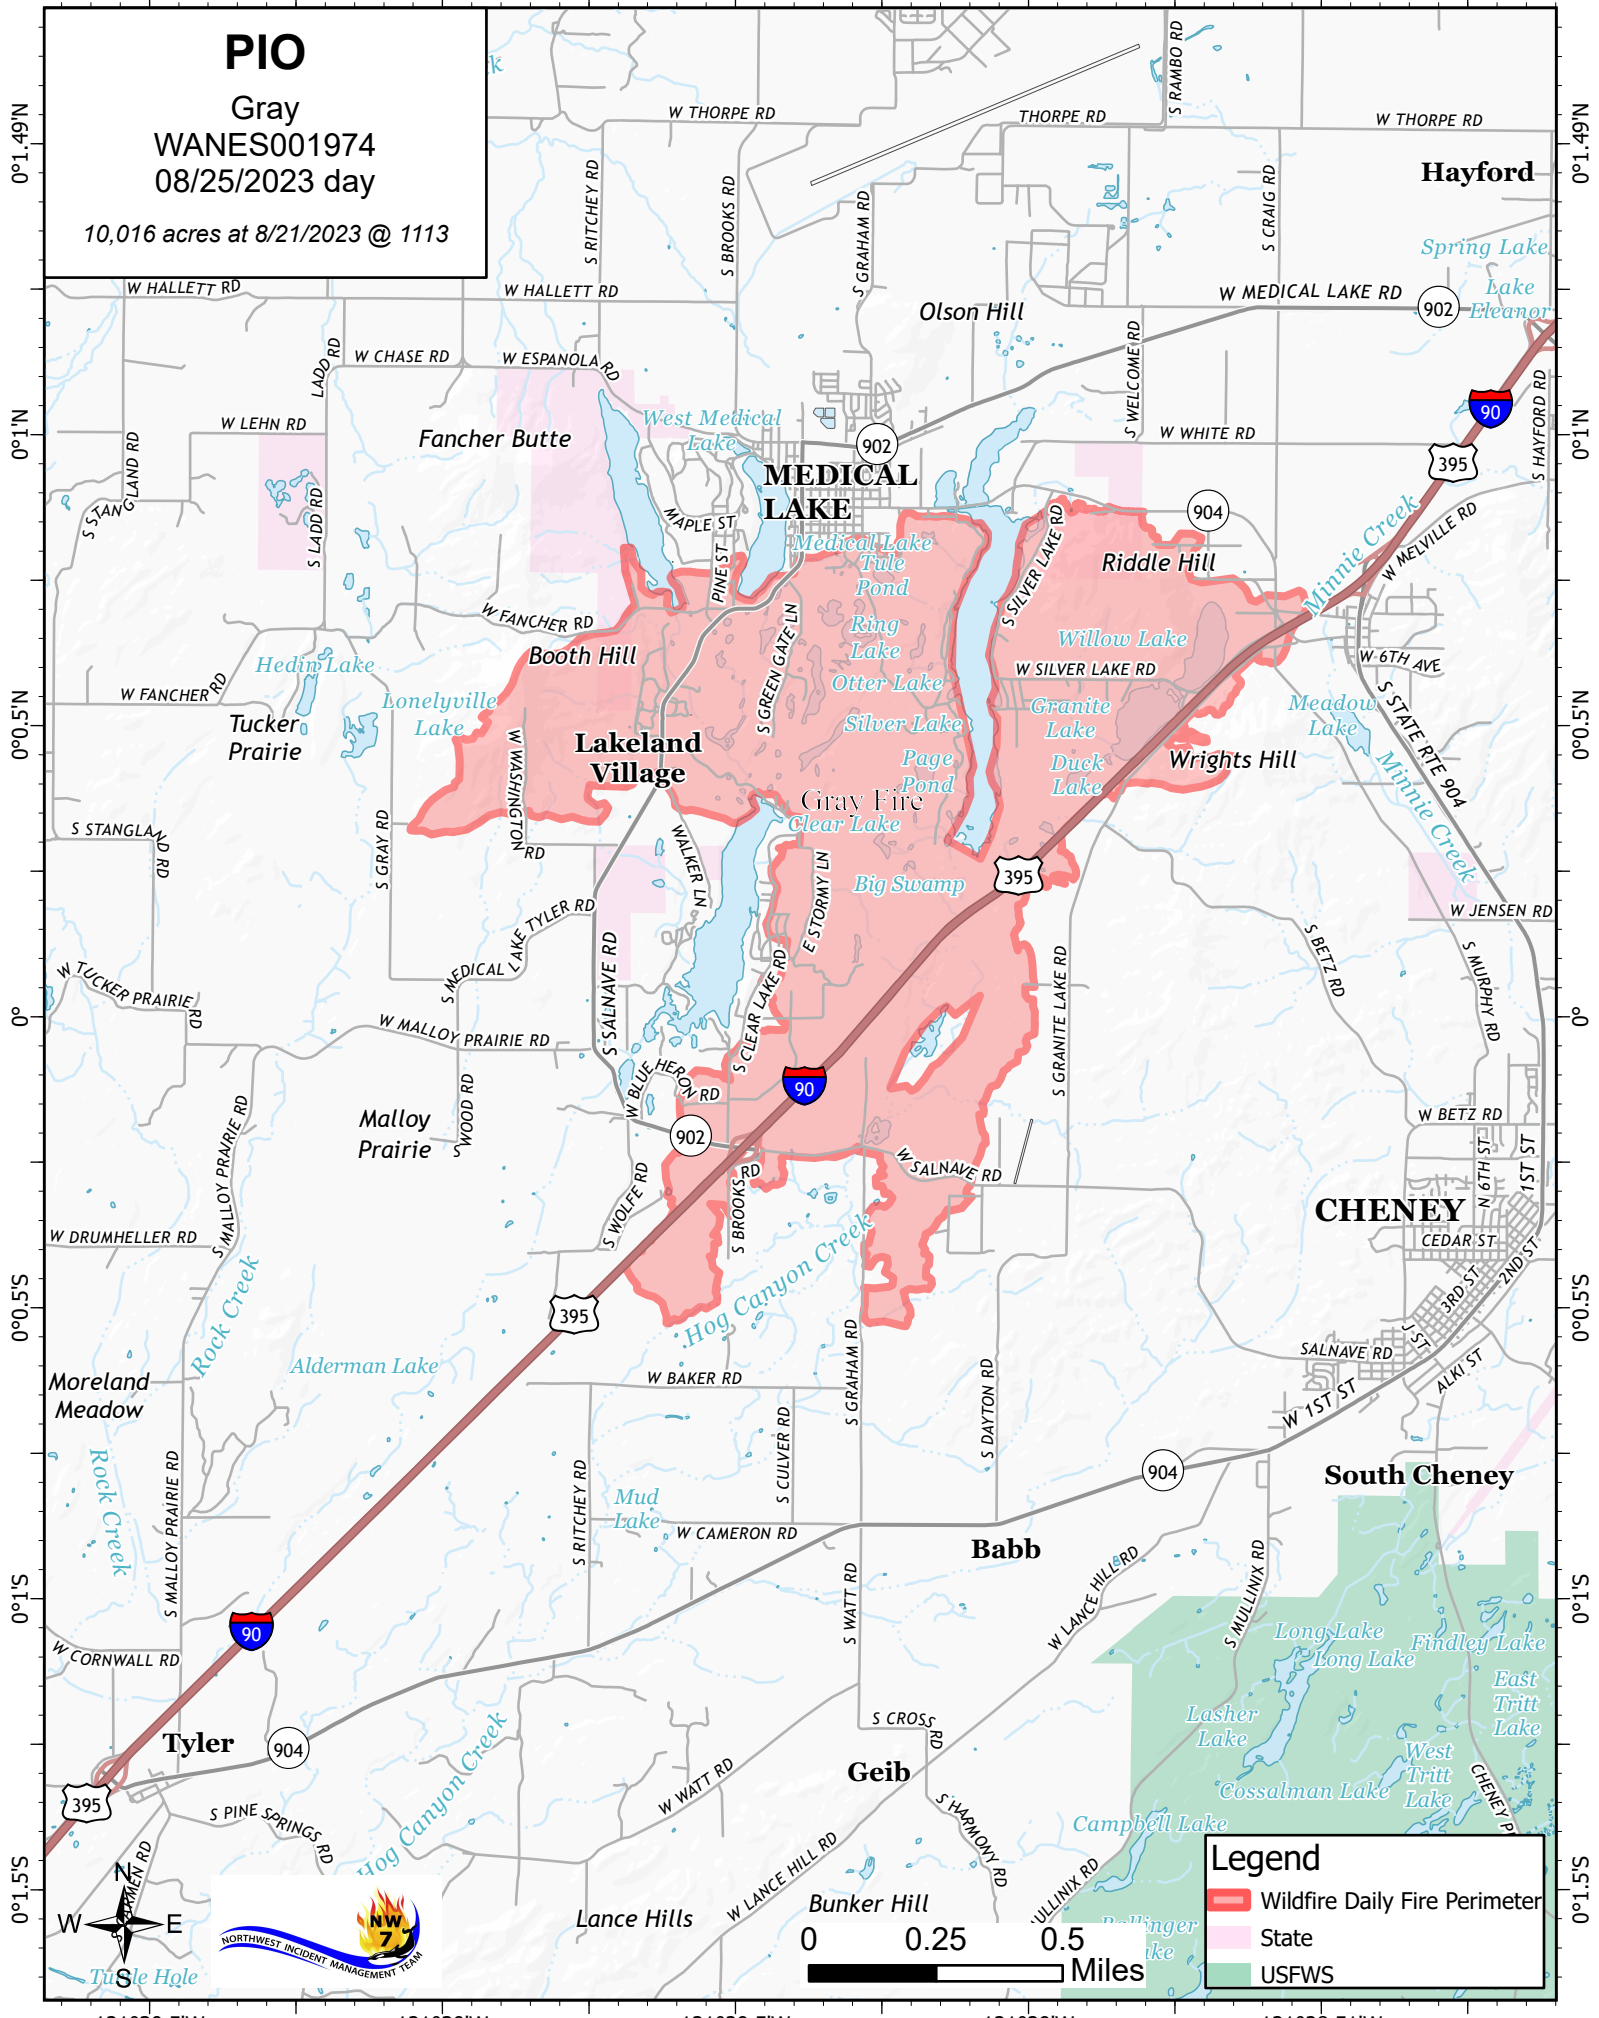

121°30.5'W

121°30'W

121°29.5'W

121°29'W

121°28.51'W

# PIO

Gray

WANES001974

08/25/2023 day

10,016 acres at 8/21/2023 @ 1113

**Legend**

- Wildfire Daily Fire Perimeter
- State
- USFS

121°30.5'W

121°30'W

121°29.5'W

121°29'W

121°28.51'W

0°1.5'S

0°1.5'S

0°1'S

0°1'S

0°1.49'N

0°1.49'N