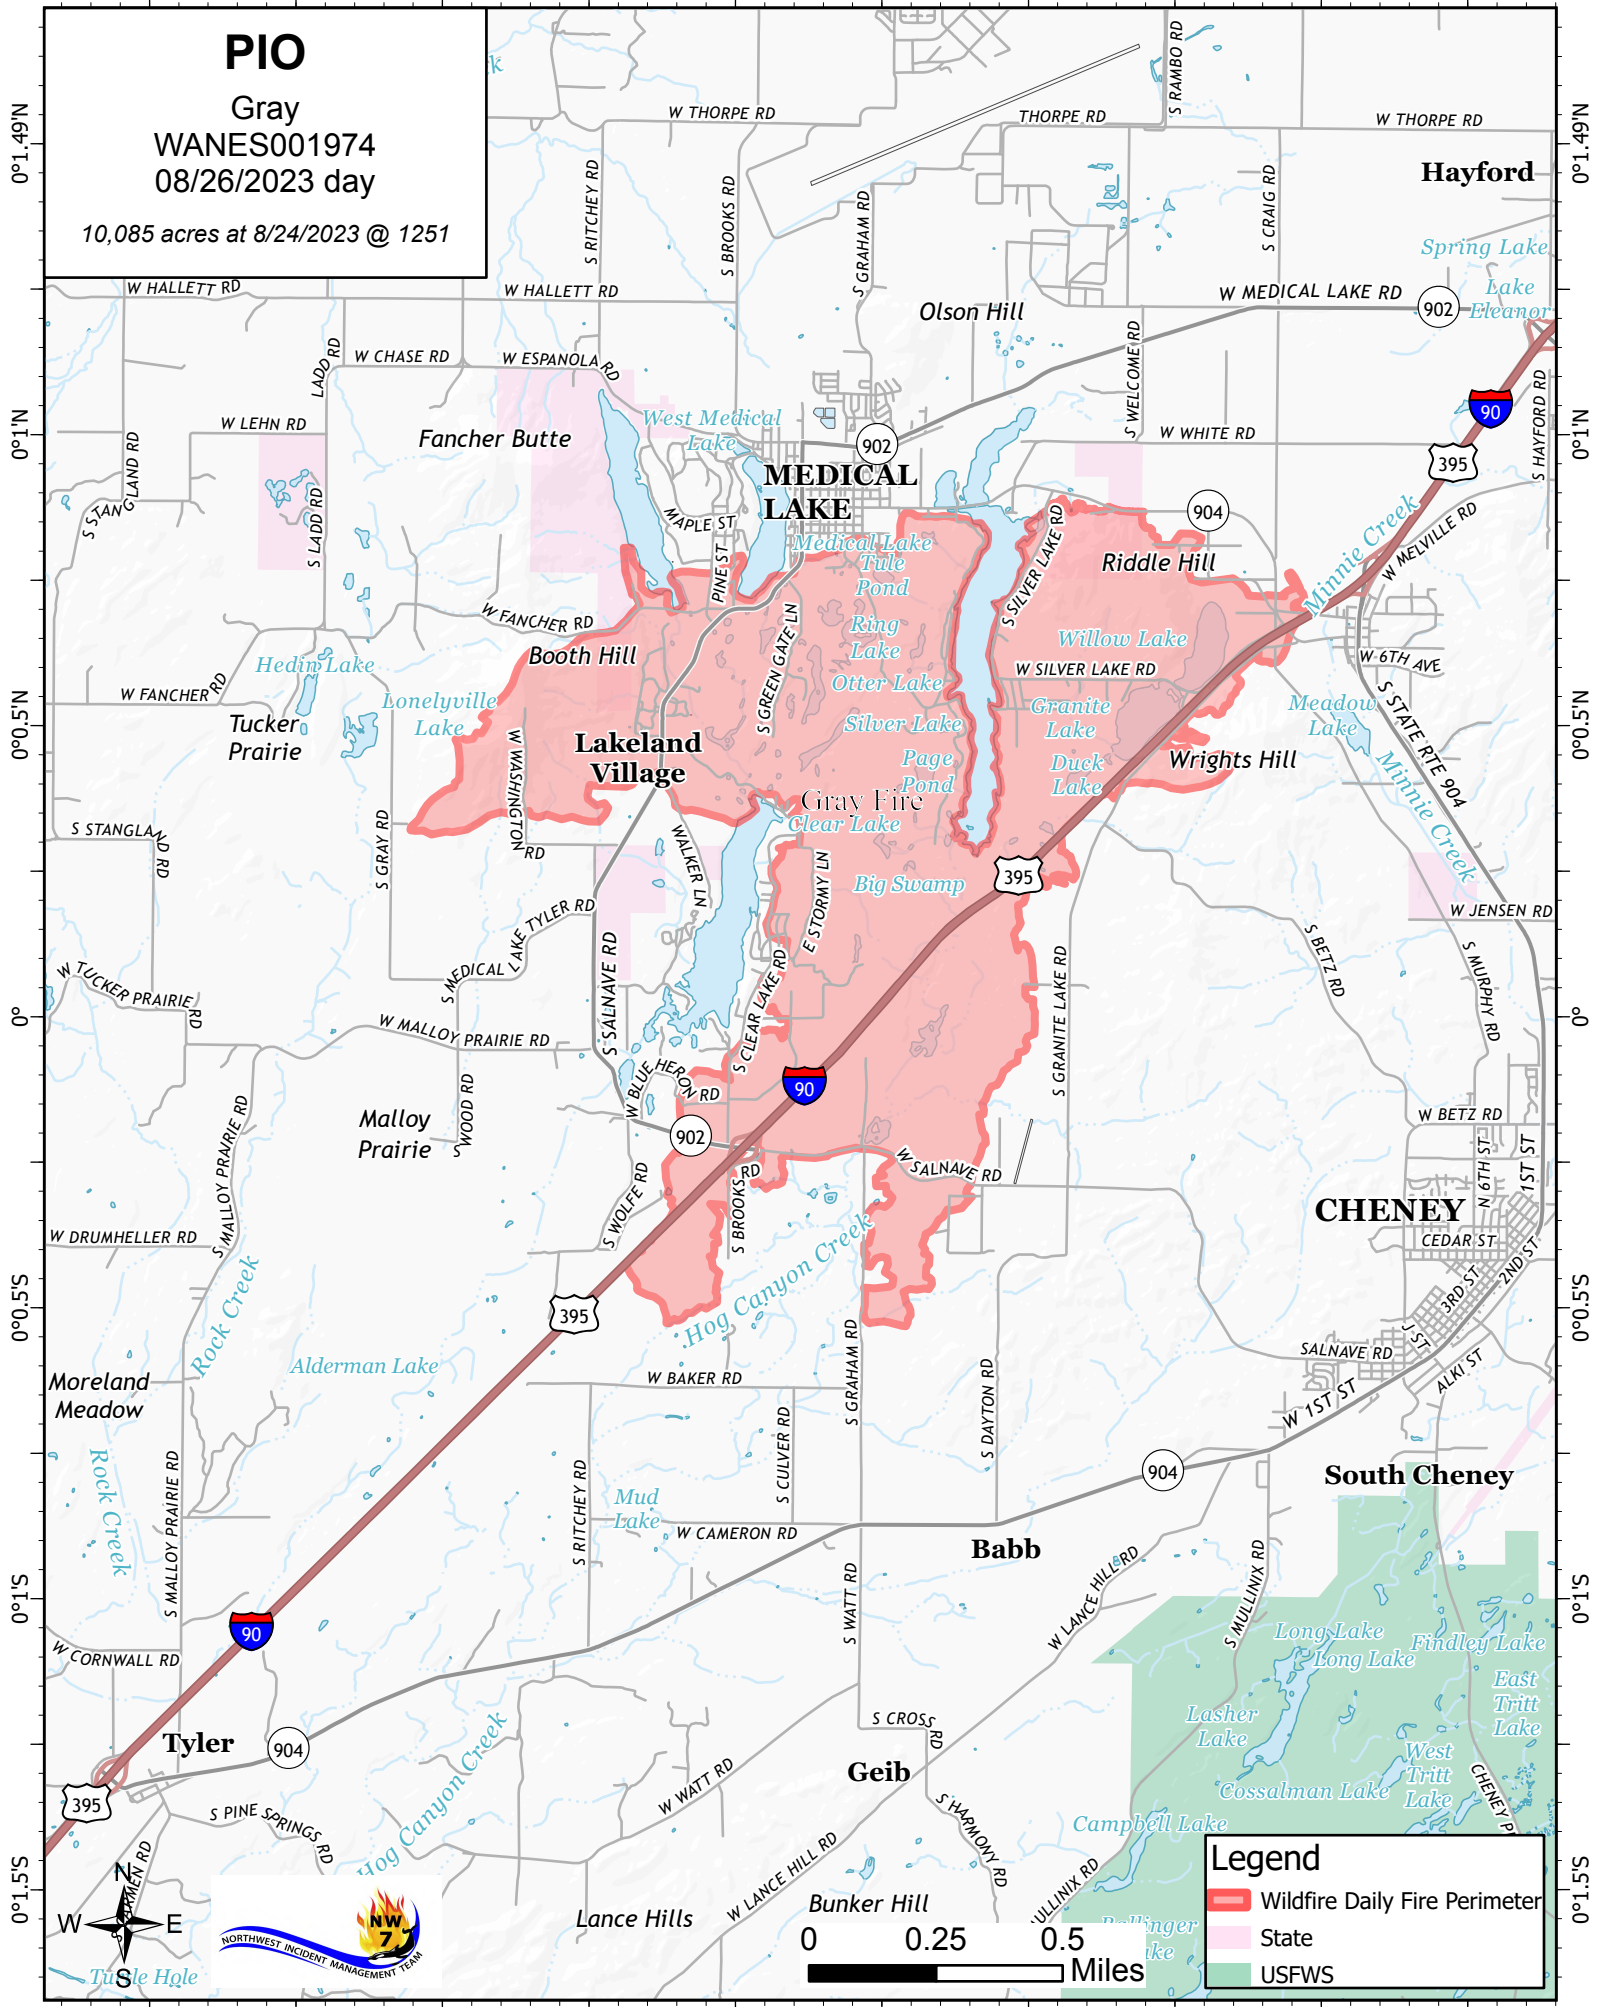

121°30.5'W

121°30'W

121°29.5'W

121°29'W

121°28.51'W

PIO

Gray

WANES001974

08/26/2023 day

10,085 acres at 8/24/2023 @ 1251

Legend

- Wildfire Daily Fire Perimeter
- State
- USFS

121°30.5'W

121°30'W

121°29.5'W

121°29'W

121°28.51'W

0°1.5'S

0°1.5'S

0°1'S

0°1'S

0°0.5'S

0°0.5'S

0°0.5'N

0°0.5'N

0°1'N

0°1'N

0°1.49'N

0°1.49'N