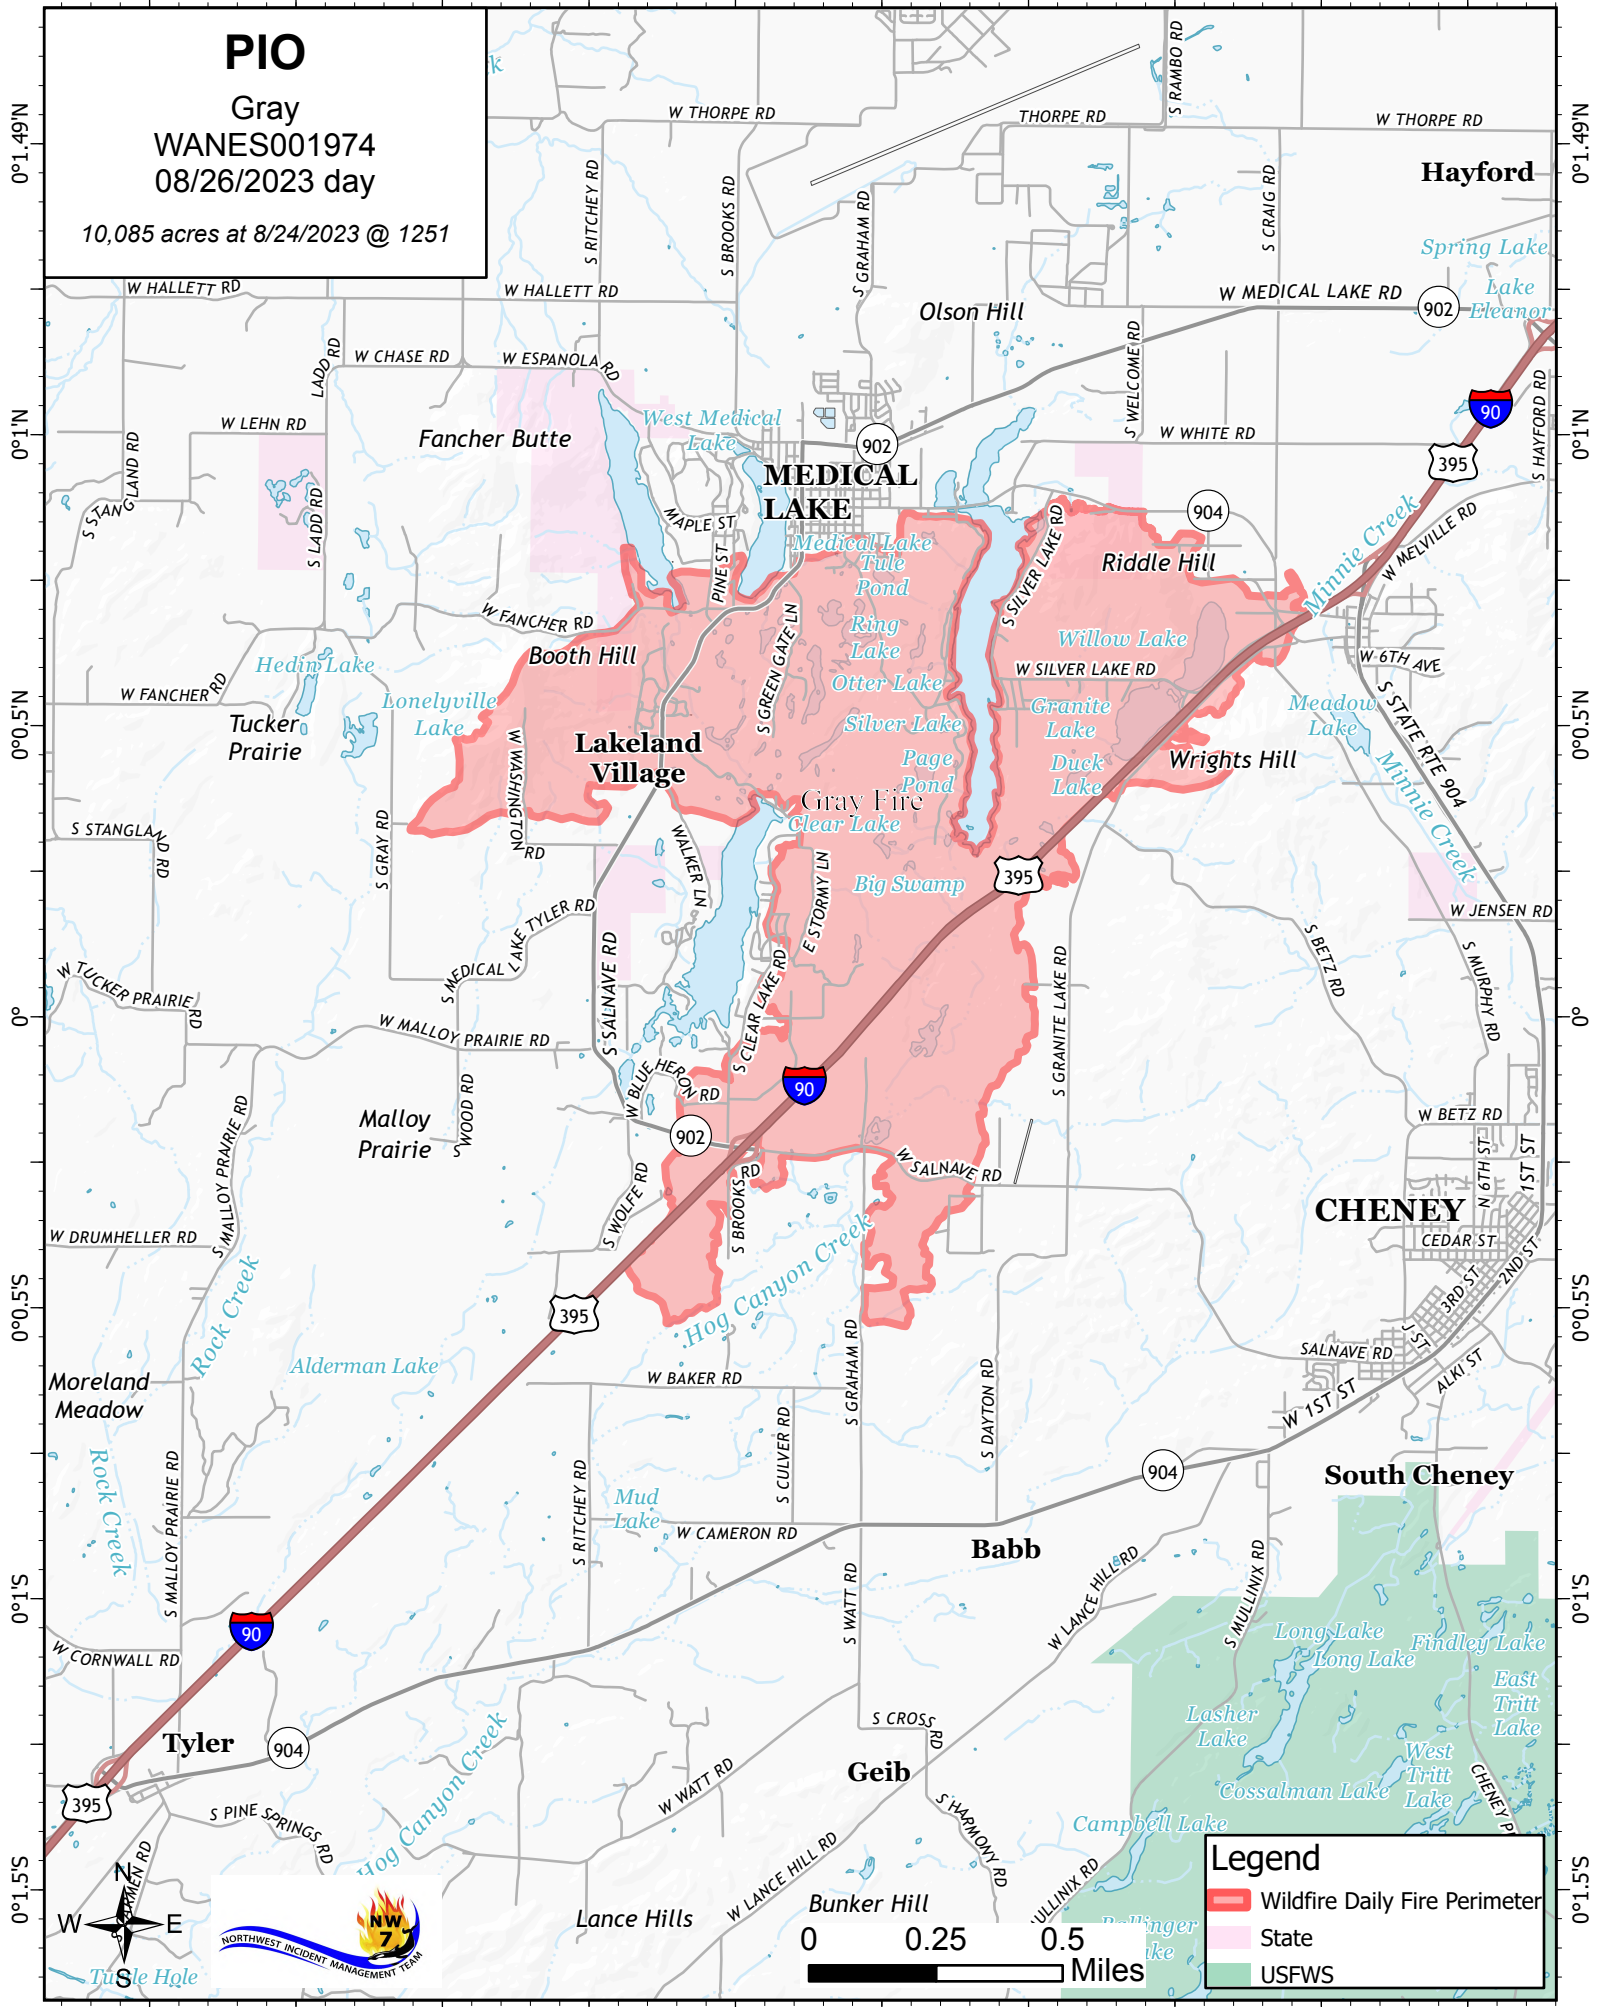

121°30.5'W

121°30'W

121°29.5'W

121°29'W

121°28.51'W

PIO

Gray

WANES001974

08/26/2023 day

10,085 acres at 8/24/2023 @ 1251

Legend

- Wildfire Daily Fire Perimeter
- State
- USFS

121°30.5'W 121°30'W 121°29.5'W 121°29'W 121°28.51'W

0°1.49'N
0°1'N
0°0.5'N
0°
0°0.5'S
0°1'S
0°1.5'S

0°1.49'N
0°1'N
0°0.5'N
0°
0°0.5'S
0°1'S
0°1.5'S