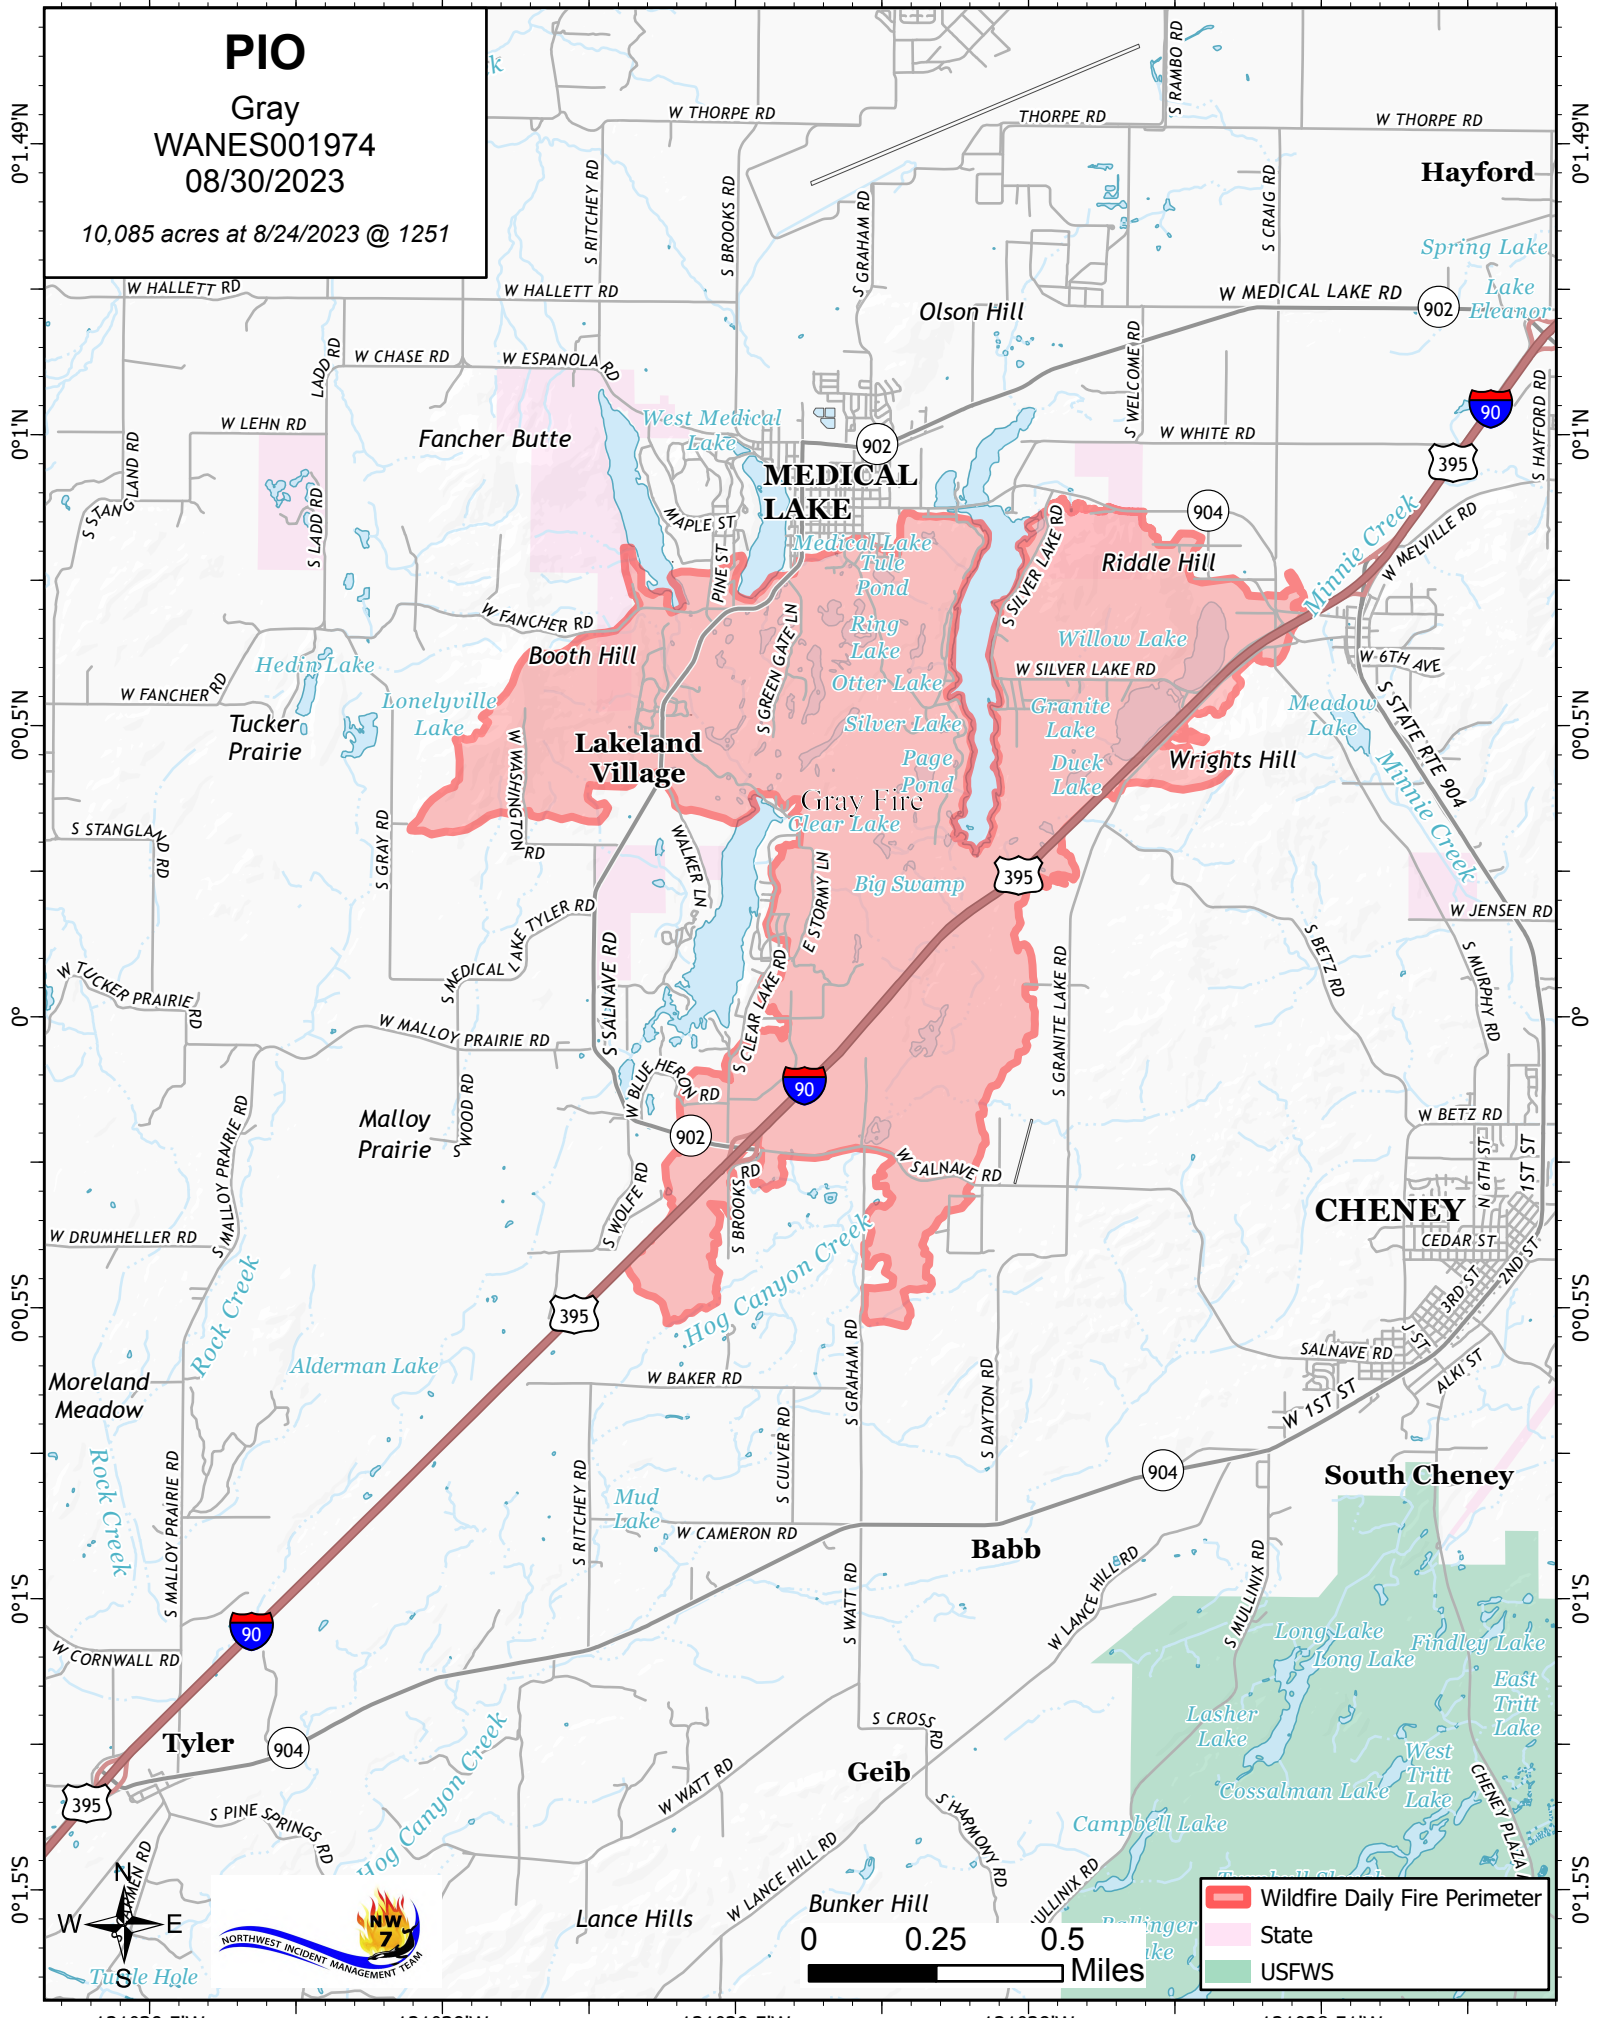

121°30.5'W

121°30'W

121°29.5'W

121°29'W

121°28.51'W

PIO

Gray

WANES001974

08/30/2023

10,085 acres at 8/24/2023 @ 1251

Hayford

Olson Hill

MEDICAL LAKE

Riddle Hill

Lakeland Village

Wrights Hill

CHENEY

South Cheney

Babb

Geib

Tyler

Lance Hills

Bunker Hill

- Wildfire Daily Fire Perimeter
- State
- USFS

121°30.5'W

121°30'W

121°29.5'W

121°29'W

121°28.51'W

0°1.49'N
0°1'N
0°0.5'N
0°
0°0.5'S
0°1'S
0°1.5'S

0°1.49'N
0°1'N
0°0.5'N
0°
0°0.5'S
0°1'S
0°1.5'S