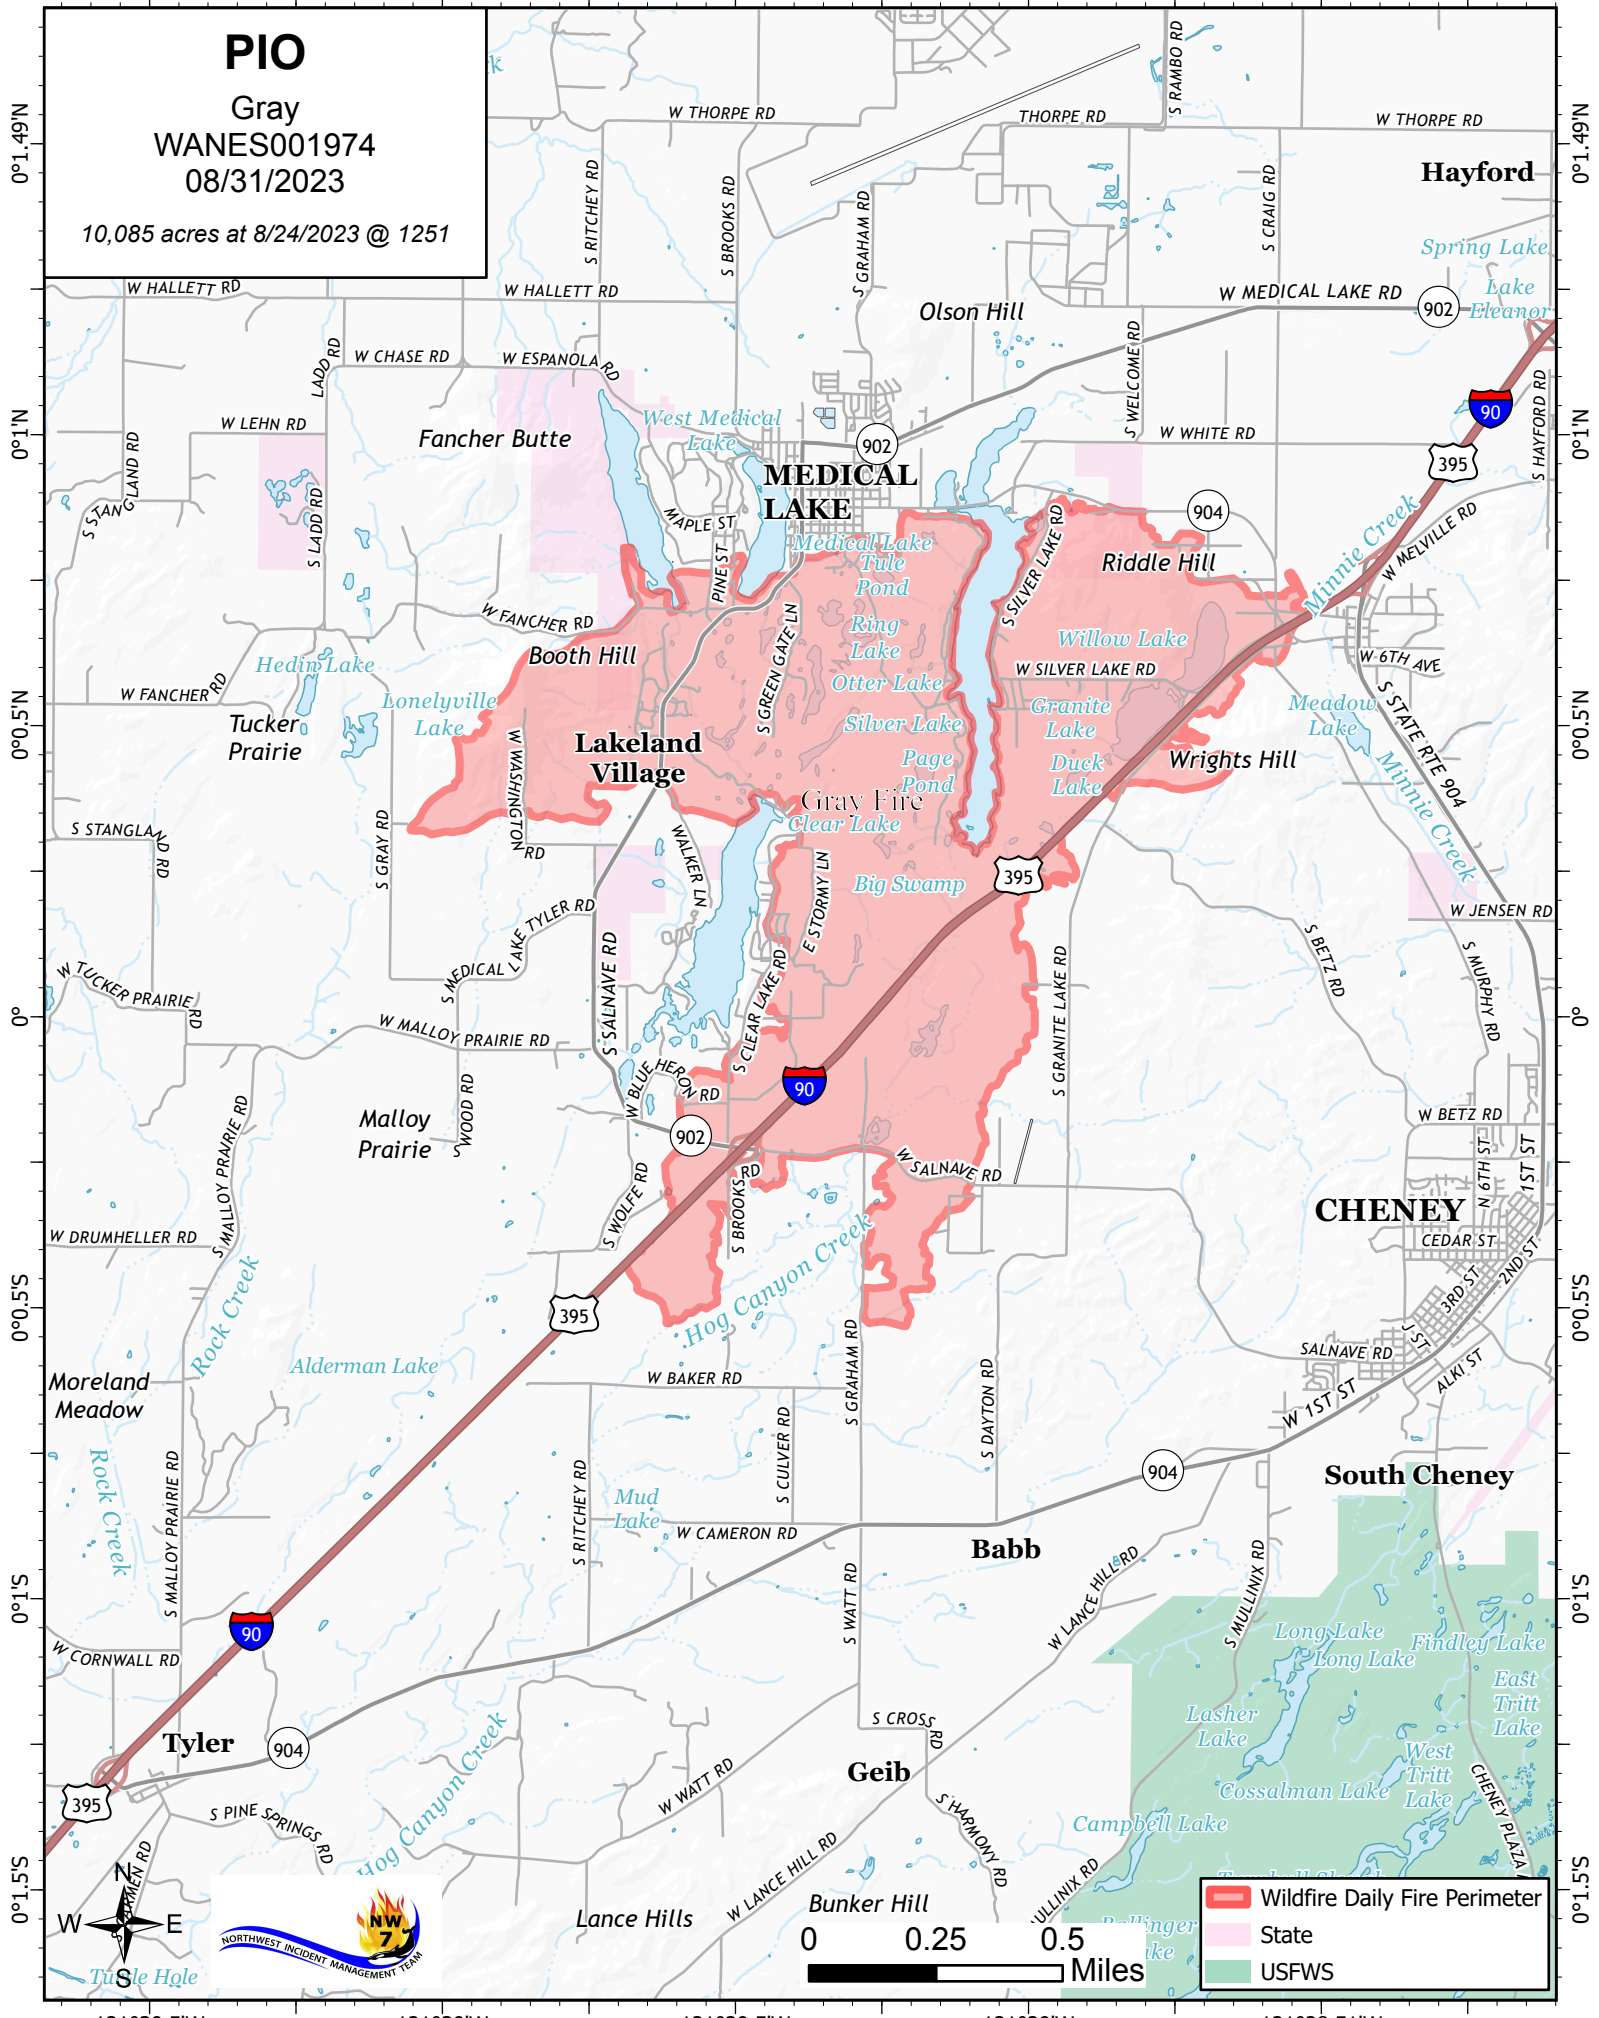

121°30.5'W

121°30'W

121°29.5'W

121°29'W

121°28.51'W

PIO

Gray

WANES001974

08/31/2023

10,085 acres at 8/24/2023 @ 1251

0°1.49'N
0°1'N
0°0.5'N
0°
0°0.5'S
0°1'S
0°1.5'S

0°1.49'N
0°1'N
0°0.5'N
0°
0°0.5'S
0°1'S
0°1.5'S

121°30.5'W

121°30'W

121°29.5'W

121°29'W

121°28.51'W

- Wildfire Daily Fire Perimeter
- State
- USFS