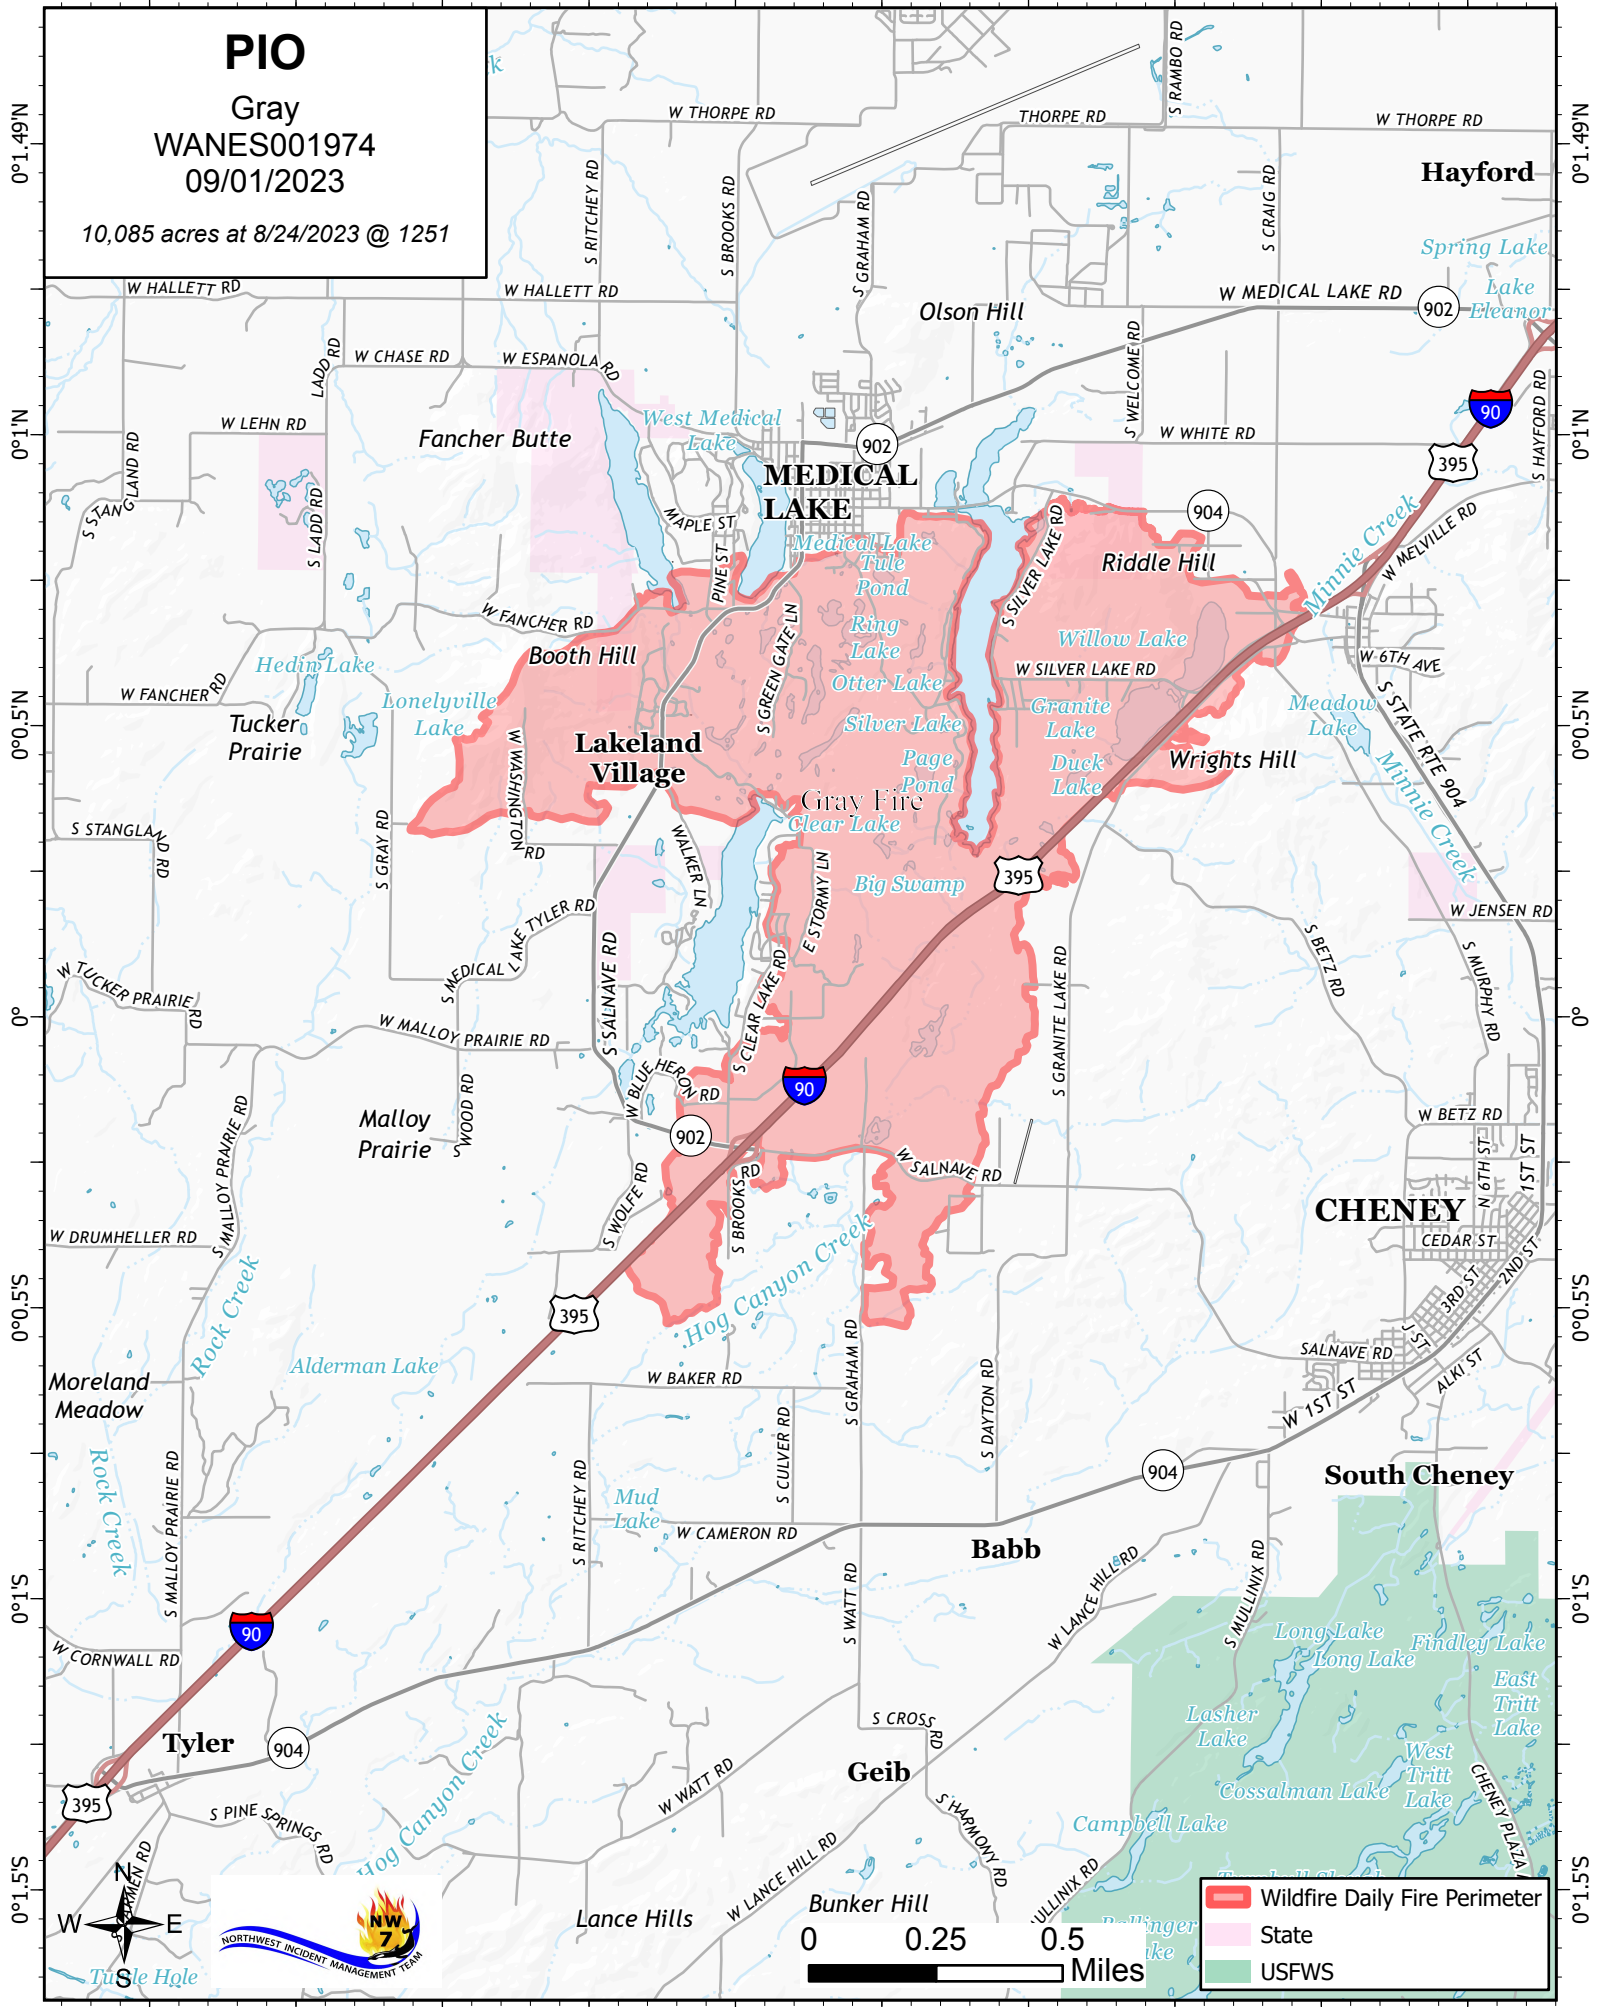

121°30.5'W

121°30'W

121°29.5'W

121°29'W

121°28.51'W

PIO

Gray

WANES001974

09/01/2023

10,085 acres at 8/24/2023 @ 1251

0°1.49'N
0°1'N
0°0.5'N
0°
0°0.5'S
0°1'S
0°1.5'S

0°1.49'N
0°1'N
0°0.5'N
0°
0°0.5'S
0°1'S
0°1.5'S

121°30.5'W

121°30'W

121°29.5'W

121°29'W

121°28.51'W

- Wildfire Daily Fire Perimeter
- State
- USFS