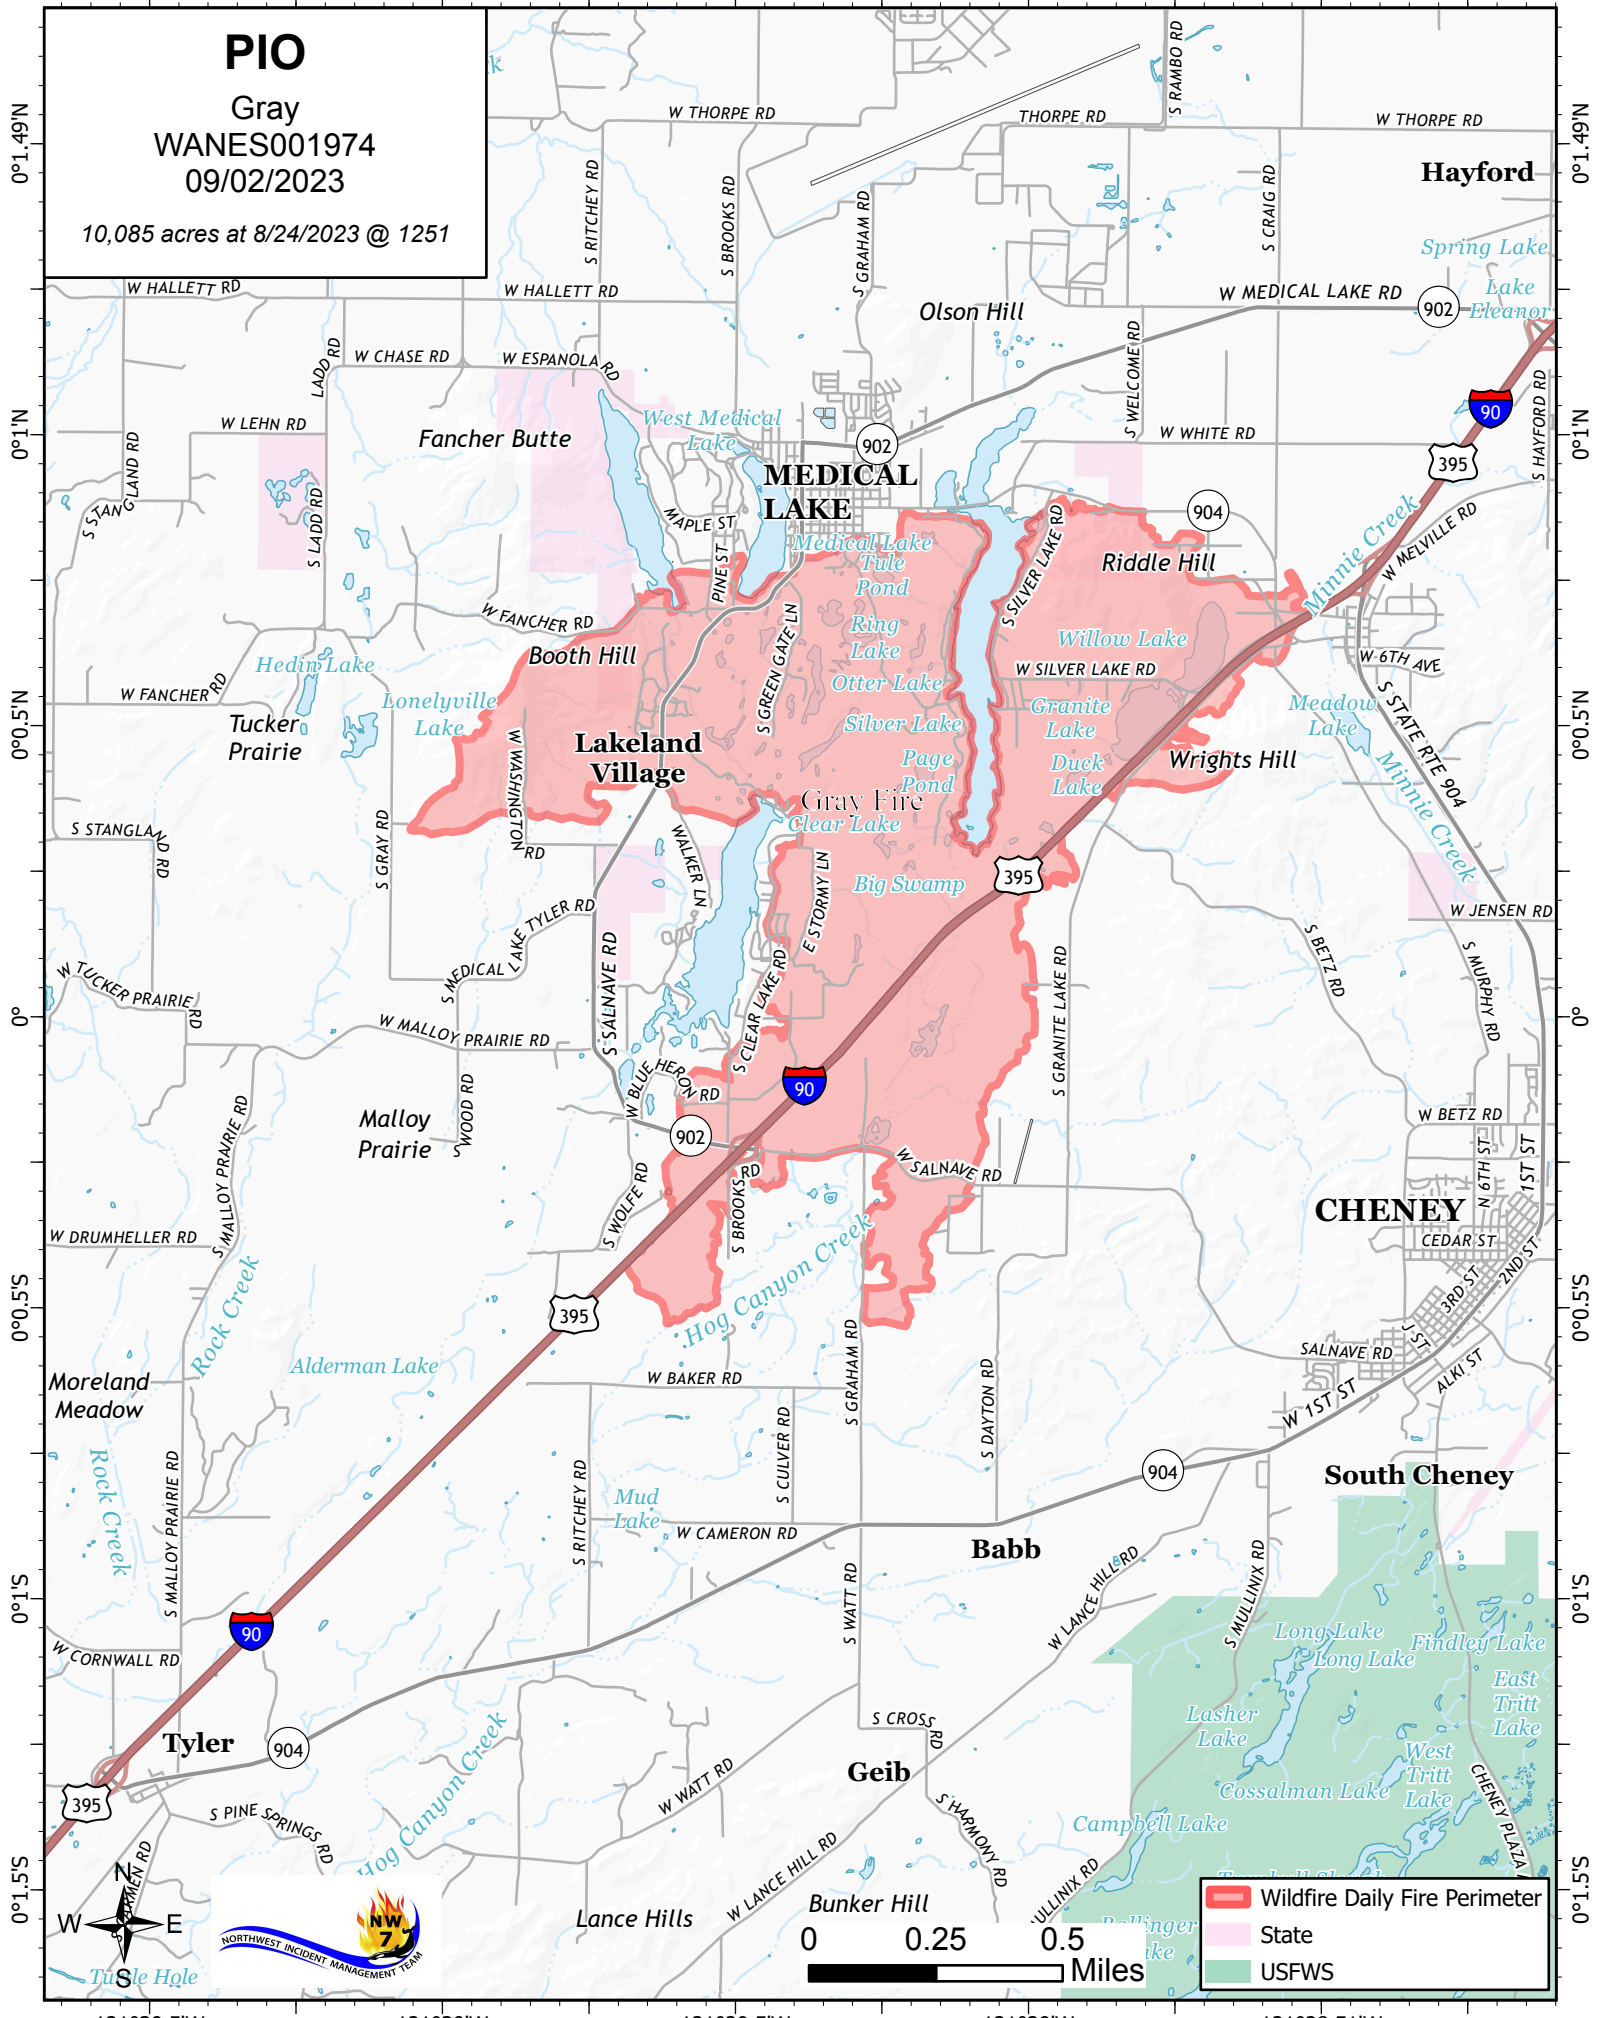

121°30.5'W

121°30'W

121°29.5'W

121°29'W

121°28.51'W

PIO

Gray

WANES001974

09/02/2023

10,085 acres at 8/24/2023 @ 1251

- Wildfire Daily Fire Perimeter
- State
- USFWS