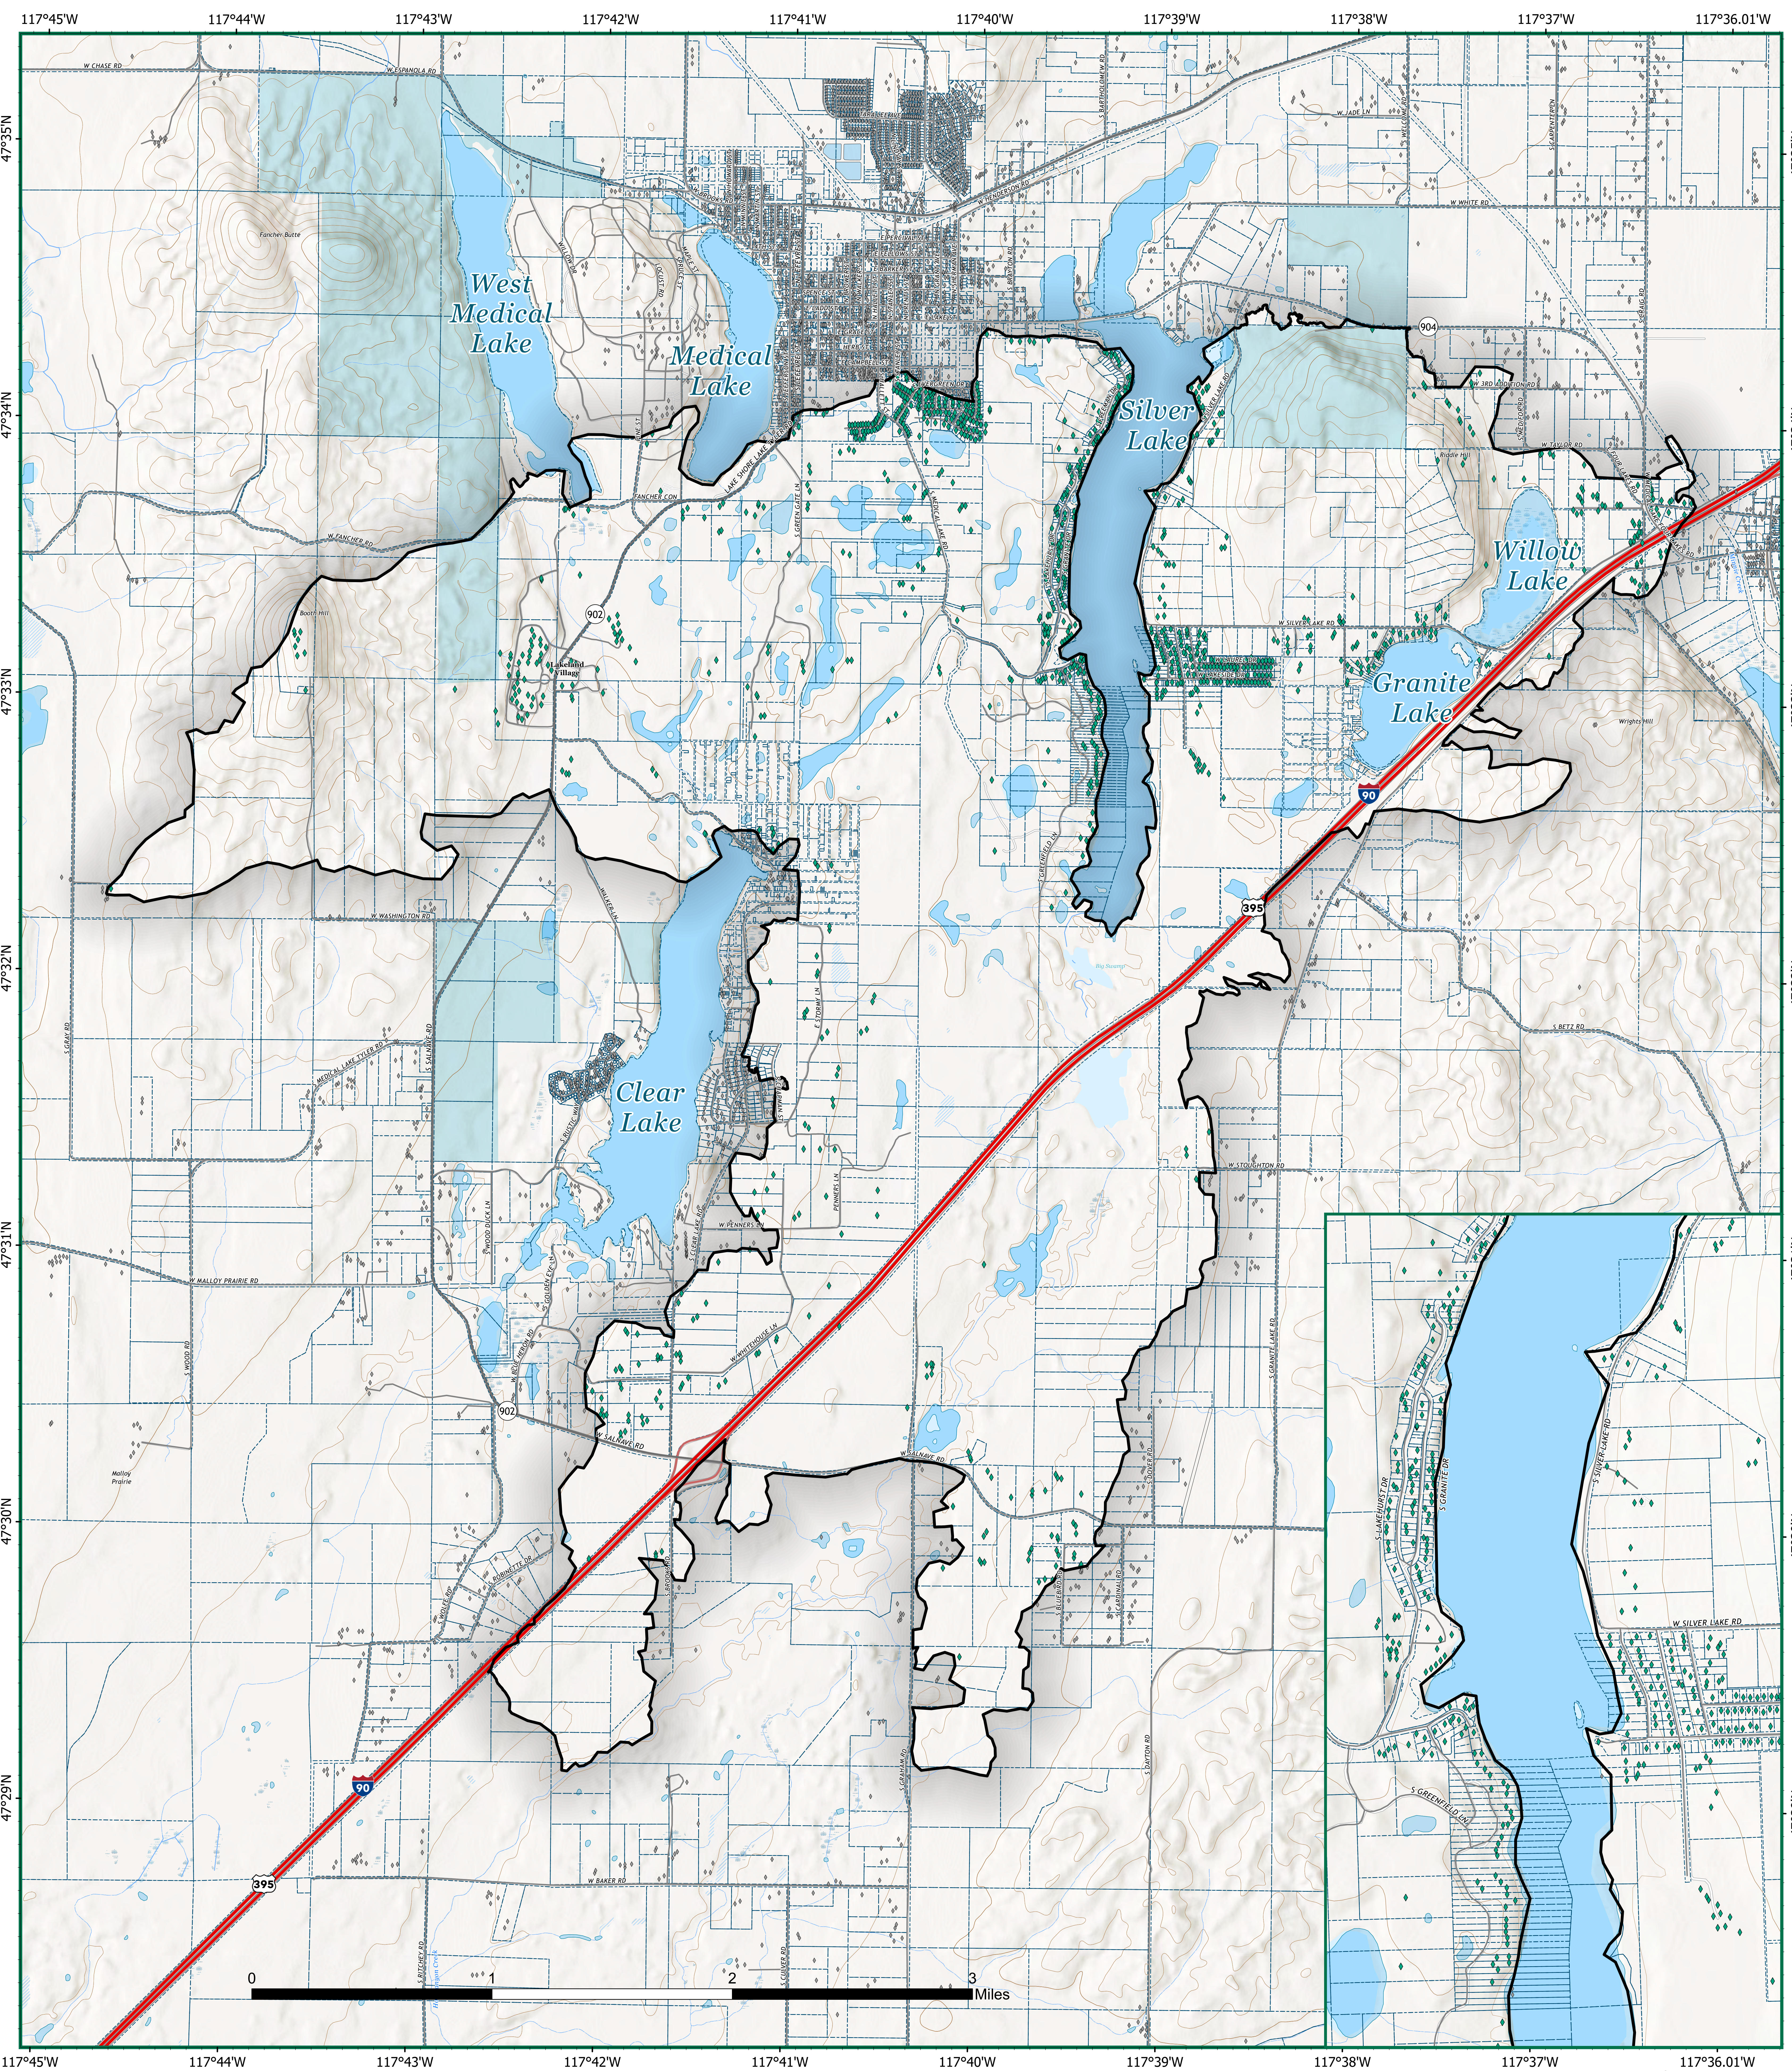

# GRAY FIRE

# PUBLIC INFORMATION

**GRAY FIRE**  
**WANES001974**  
**10,085 acres**  
**as of**  
**8/24/2023 @ 1251**

LEGEND		
Fire Perimeter	Streams	Roads
Structure Location	Perennial Stream	Expressway
Within Perimeter	Intermittent Stream	Local Connector
Outside Perimeter	Perennial Lake	Local Road
Parcels	Nonearthen Reservoir	Ramp
		Ownership
		State
		Contours
		Index
		Intermediate
		Depression Index