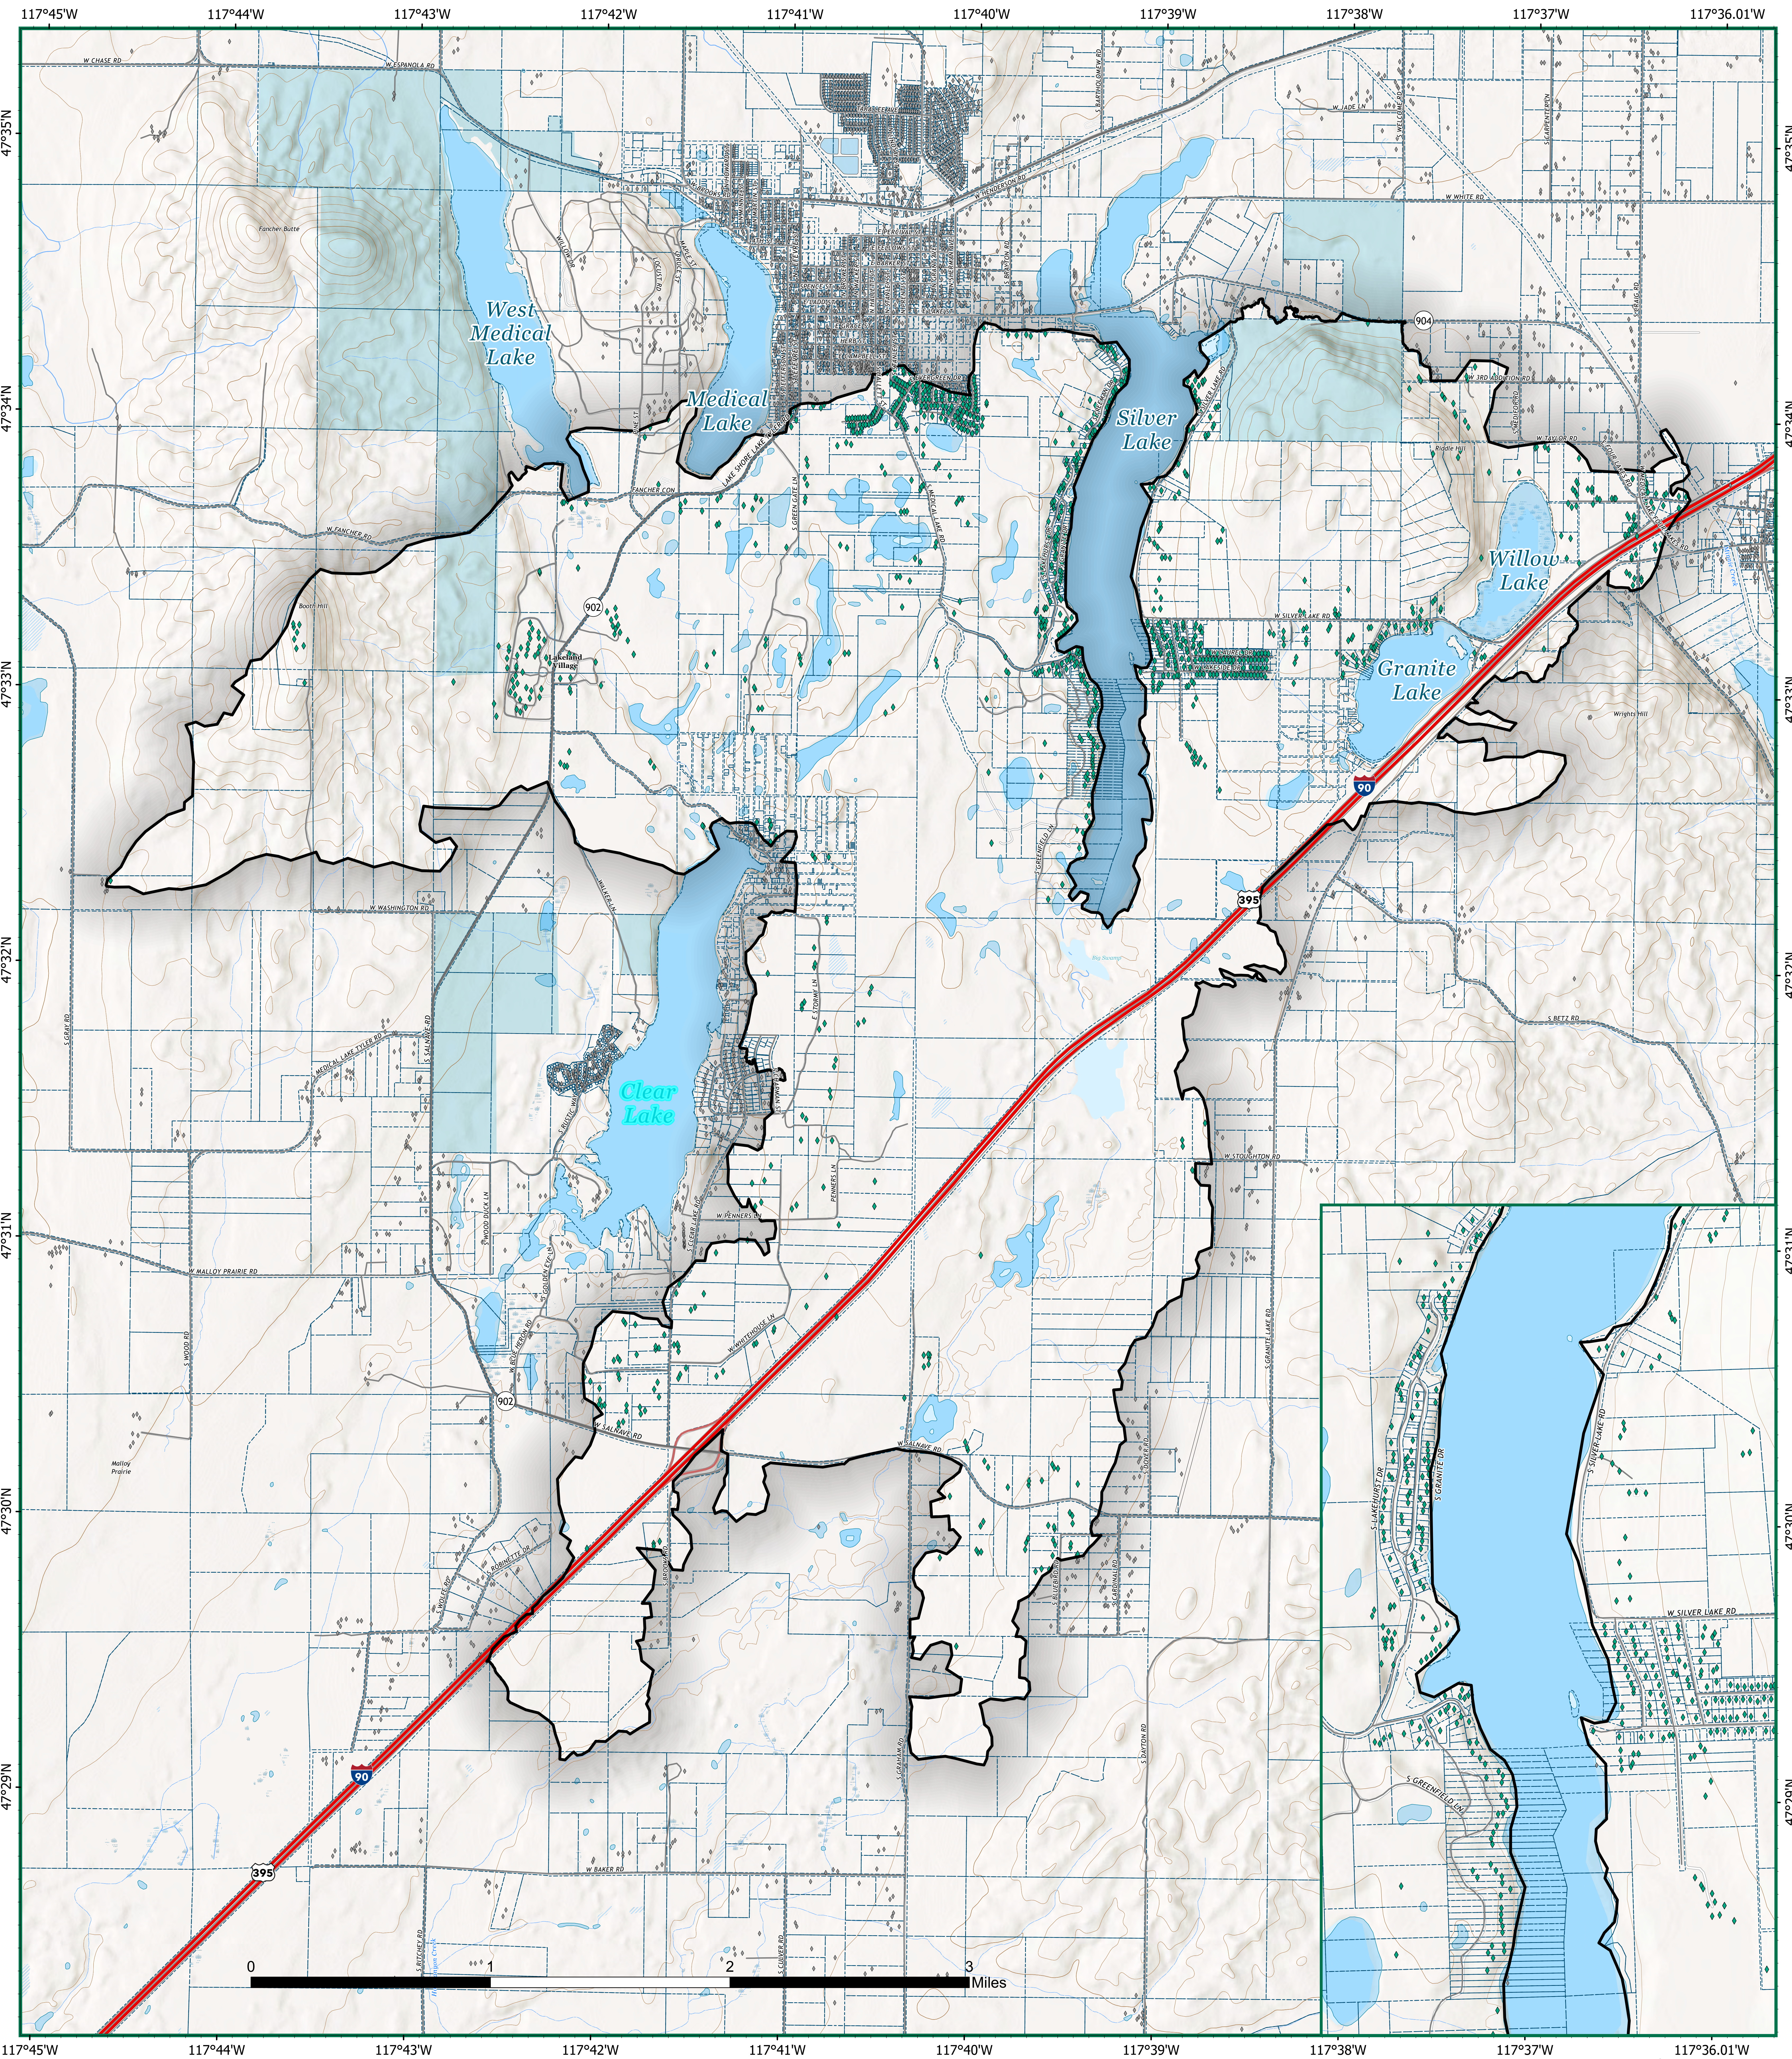

GRAY FIRE

PUBLIC INFORMATION

GRAY FIRE
WANES001974
10,085 acres
 as of
8/24/2023 @ 1251

LEGEND		
Structure Location	Streams	Roads
Within Perimeter	Perennial Stream	Expressway
Outside Perimeter	Intermittent Stream	Local Connector
Parcels	Perennial Lake	Local Road
Fire Perimeter	Nonearthen Reservoir	Ramp
		Ownership
		State
		Contours
		Index
		Intermediate
		Depression Index