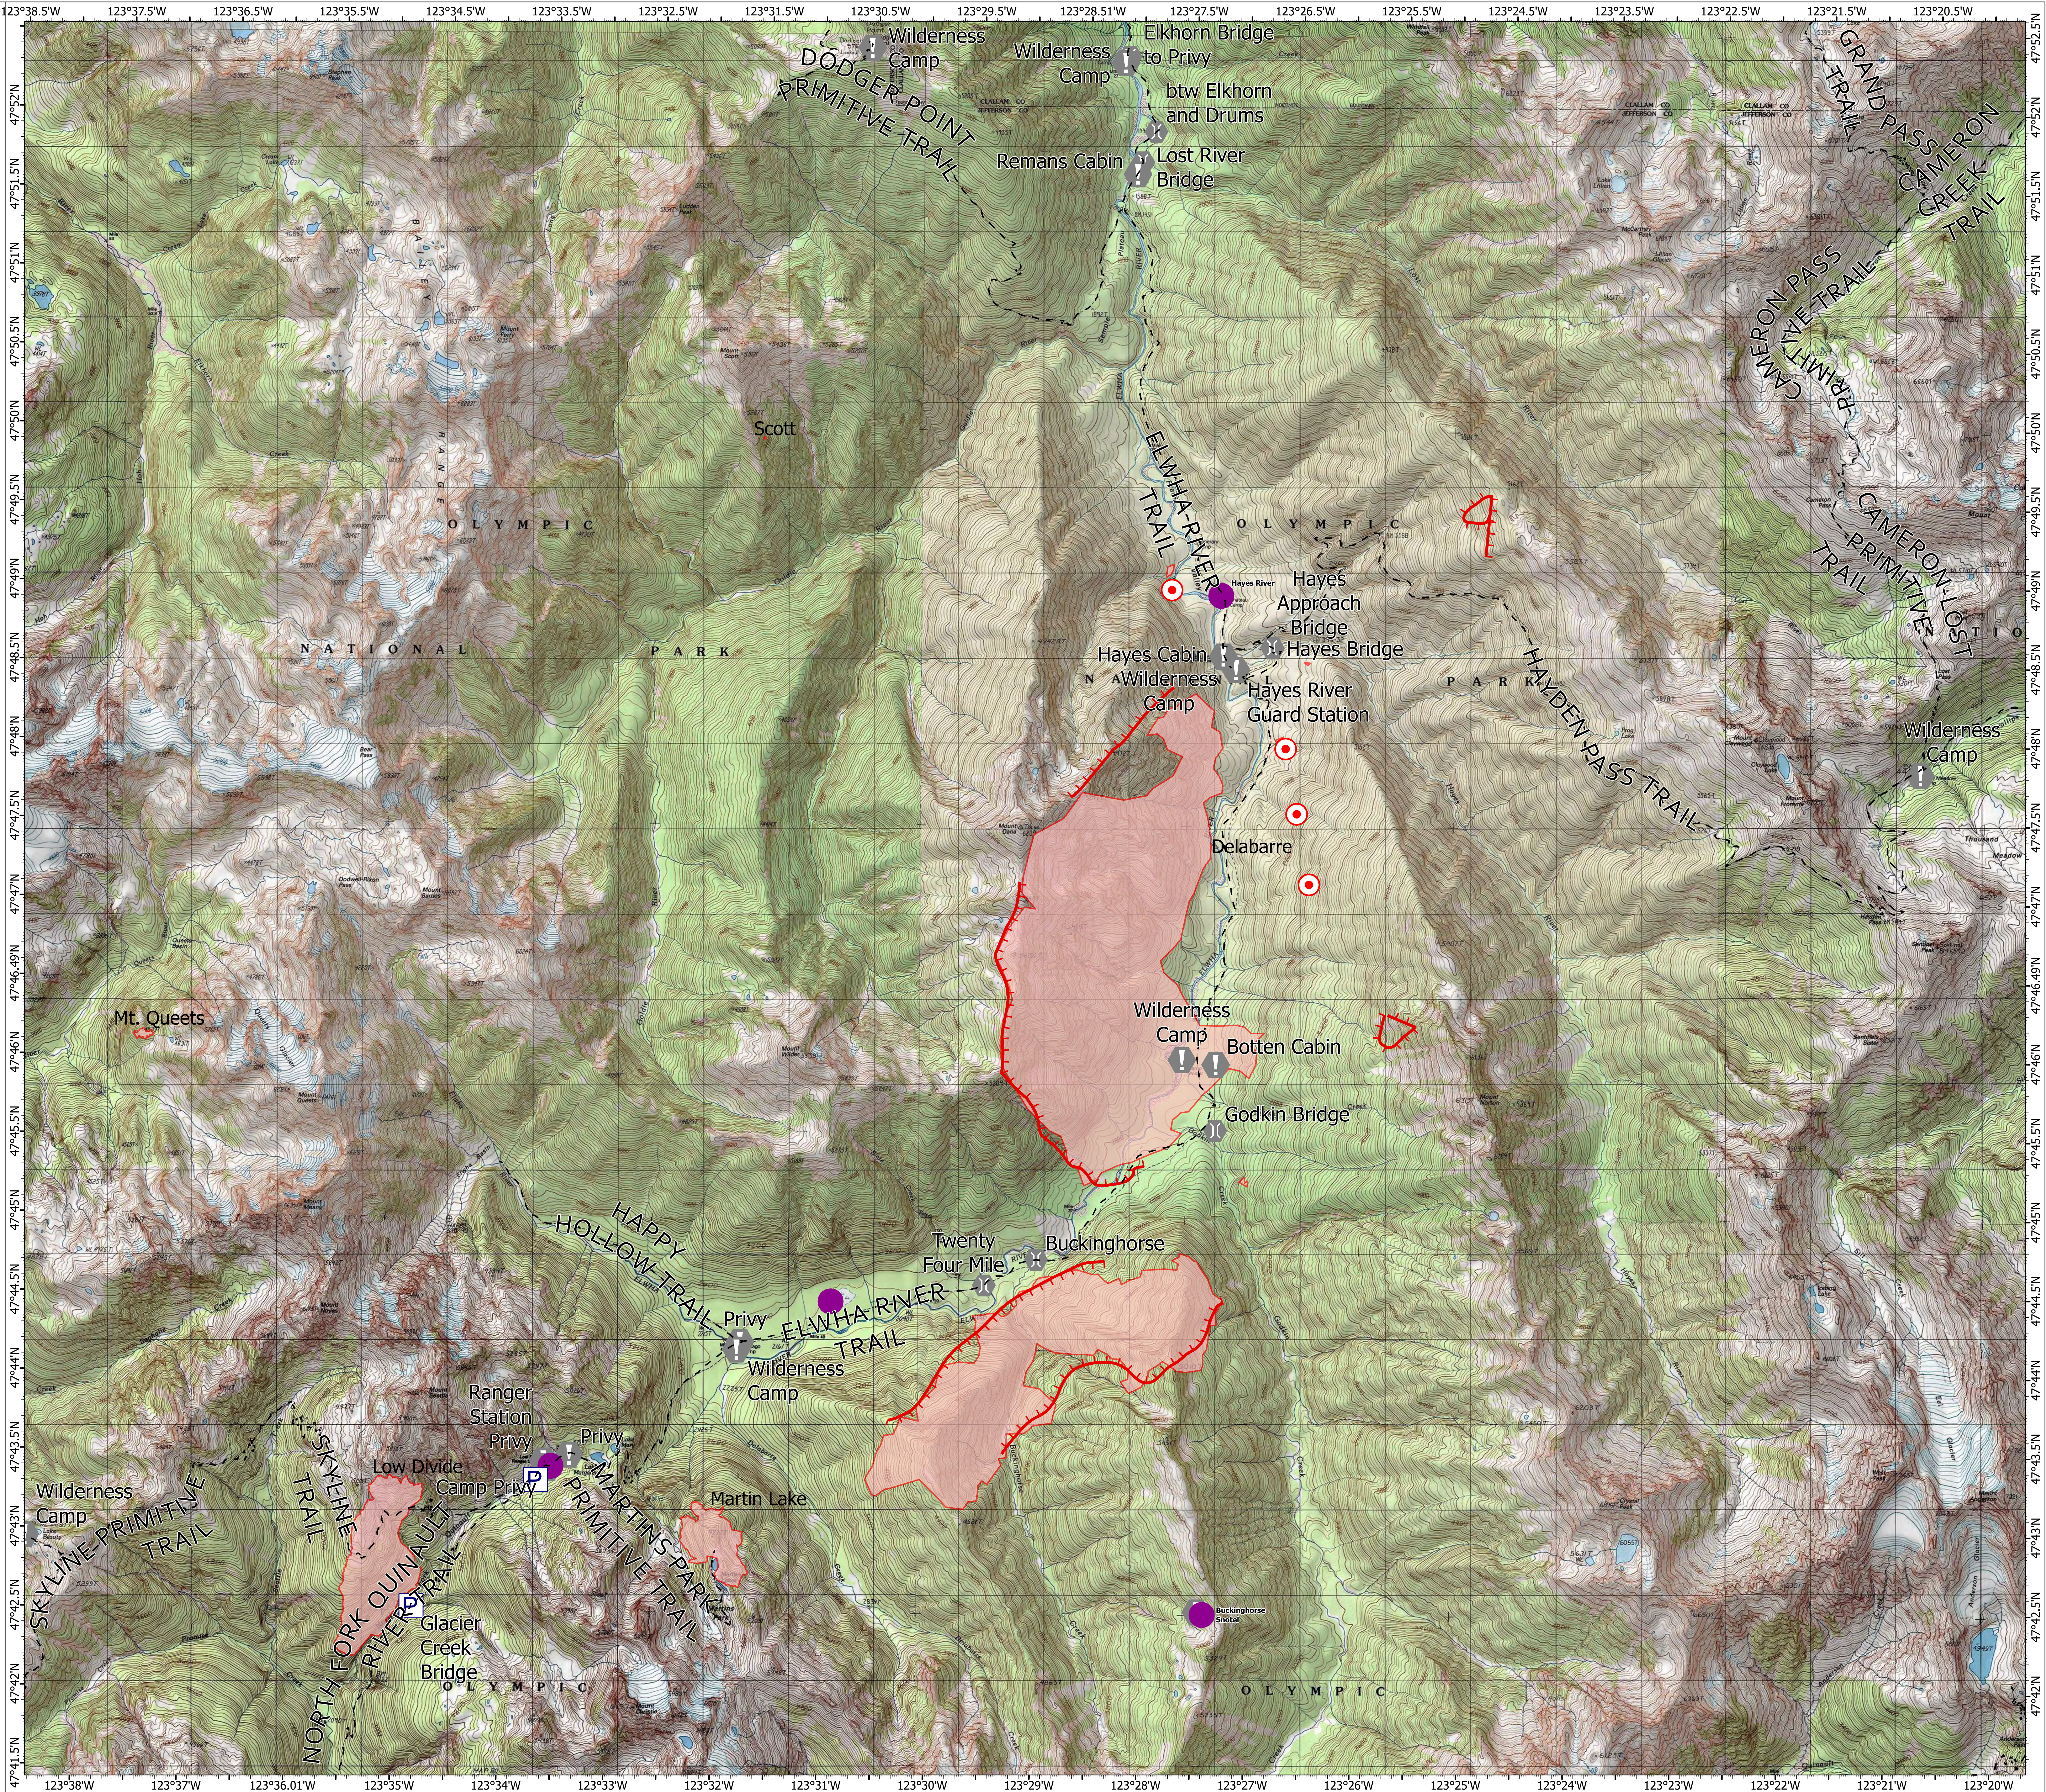

# Ops Map

Olympic 2023 Lighting Fires  
WA-OLP  
9/18/2023 24hr shift

3,978 acres at 9/18/2023

Delabarre Fire - 3,554 Acres

Low Divide Fire - 312 Acres

Martin Lake Fire - 108 Acres

Mt. Queets Fire - 4 Acres

- Helispot
- Hot Spot - Spot Fire
- ⚠ Value at Risk
- ⚖ Bridge
- Ⓟ Pump
- ▬ Fire Edge (Field Collection)
- ▭ Wildfire Daily Fire Perimeter
- - NPS\_Trails

1:24,000 | kvw | 9/18/2023 1455  
Acres from IR and GPS  
North American 1983 Datum, Lat/Long Grid