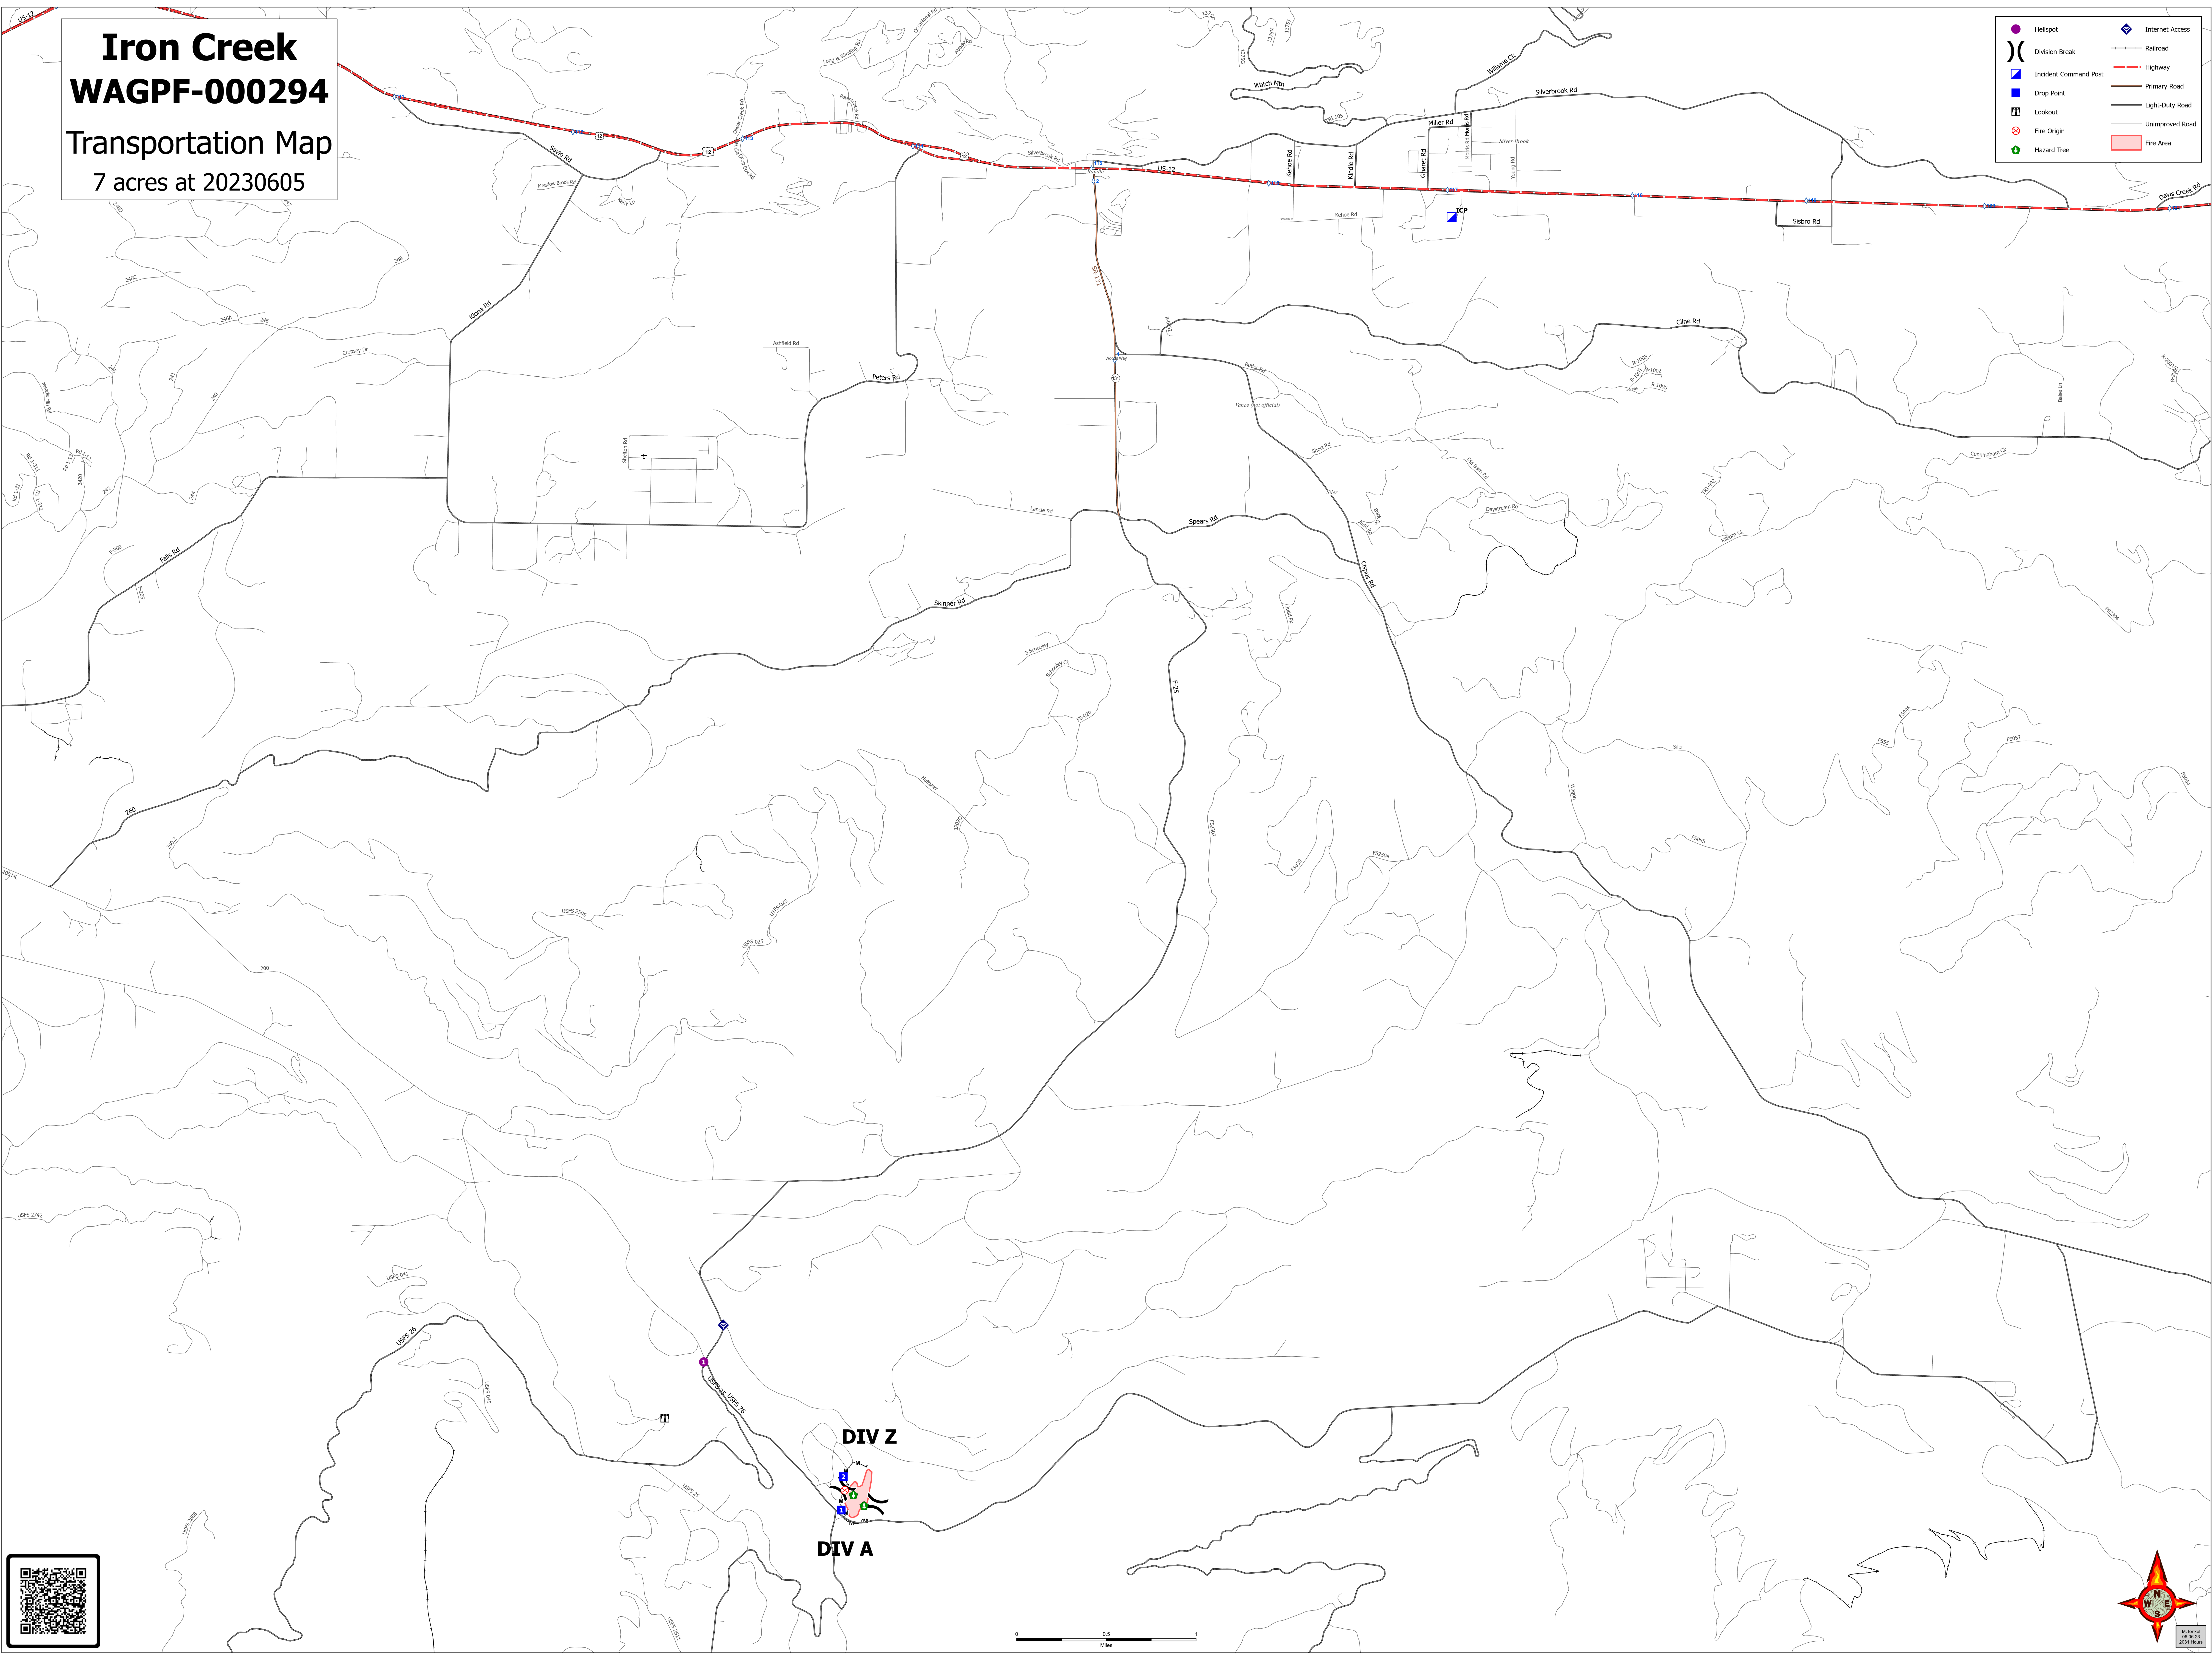

Iron Creek WAGPF-000294 Transportation Map

7 acres at 20230605

	Helipoint		Internet Access
	Division Break		Railroad
	Incident Command Post		Highway
	Drop Point		Primary Road
	Lockout		Light-Duty Road
	Fire Origin		Unimproved Road
	Hazard Tree		Fire Area

DIV Z
DIV A