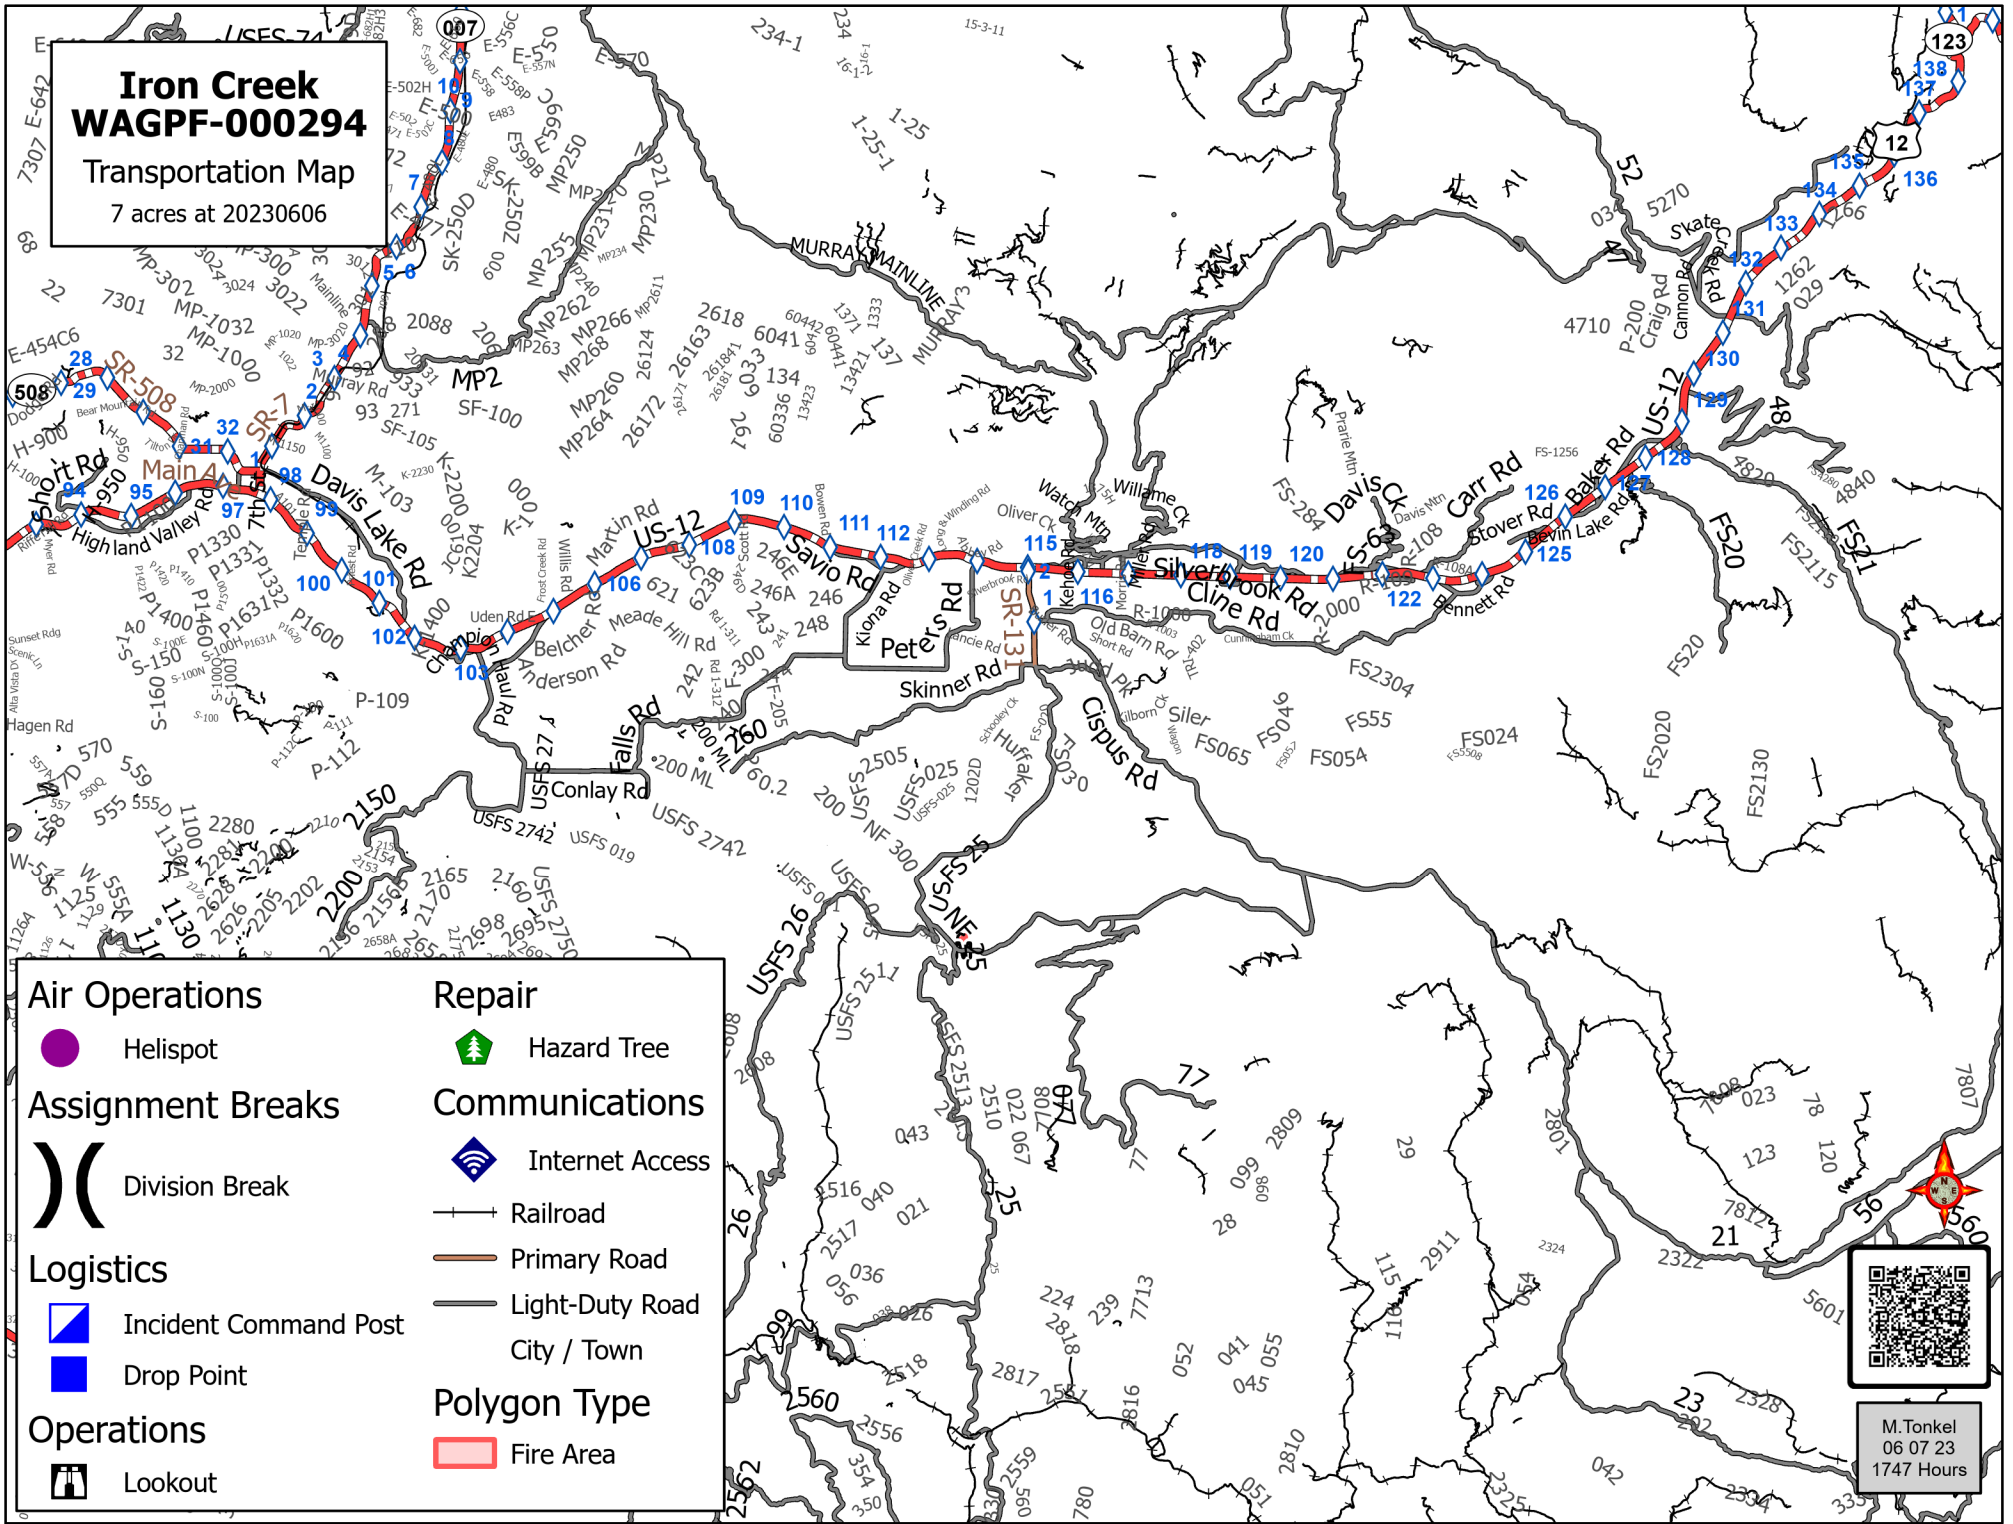

Iron Creek WAGPF-000294

Transportation Map

7 acres at 20230606

Air Operations

Helispot

Assignment Breaks

Division Break

Logistics

Incident Command Post
 Drop Point

Operations

Lookout

Repair

Hazard Tree

Communications

Internet Access
 Railroad

Primary Road
 Light-Duty Road

City / Town

Polygon Type

Fire Area

M.Tonkel
06 07 23
1747 Hours