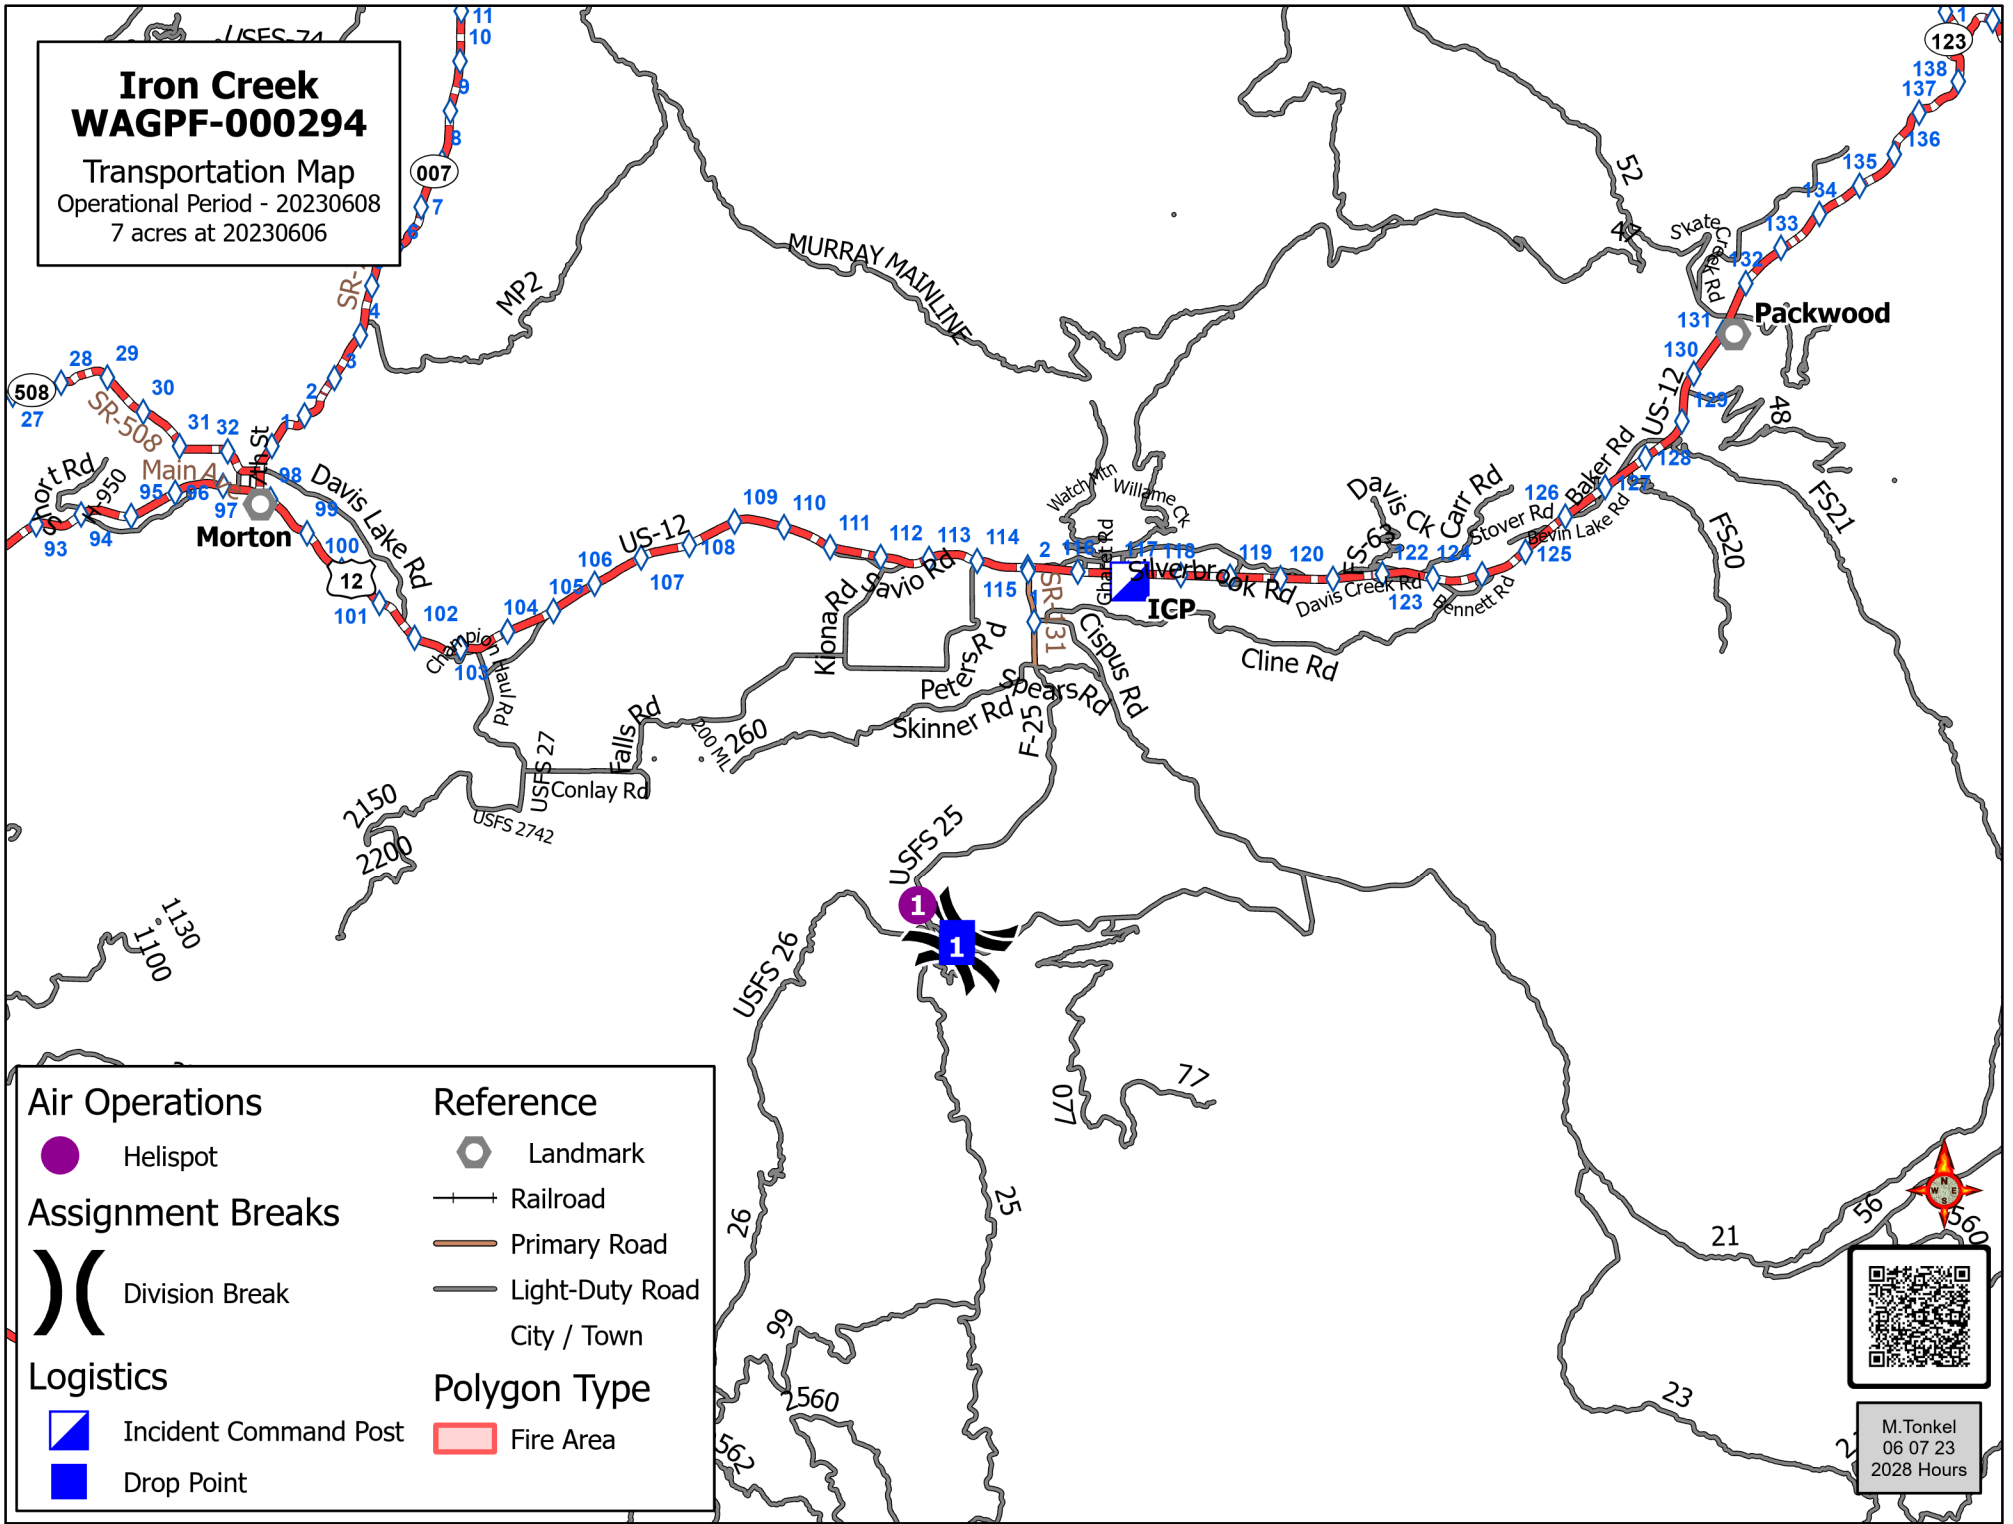

Iron Creek WAGPF-000294

Transportation Map
Operational Period - 20230608
7 acres at 20230606

Air Operations

Helispot

Assignment Breaks

Division Break

Logistics

Incident Command Post
 Drop Point

Reference

Landmark
 Railroad
 Primary Road
 Light-Duty Road
City / Town

Polygon Type

Fire Area

0 0.5 1 2 3 4 5 6 7 8 9 10 11

Miles

M.Tonkel
06 07 23
2028 Hours