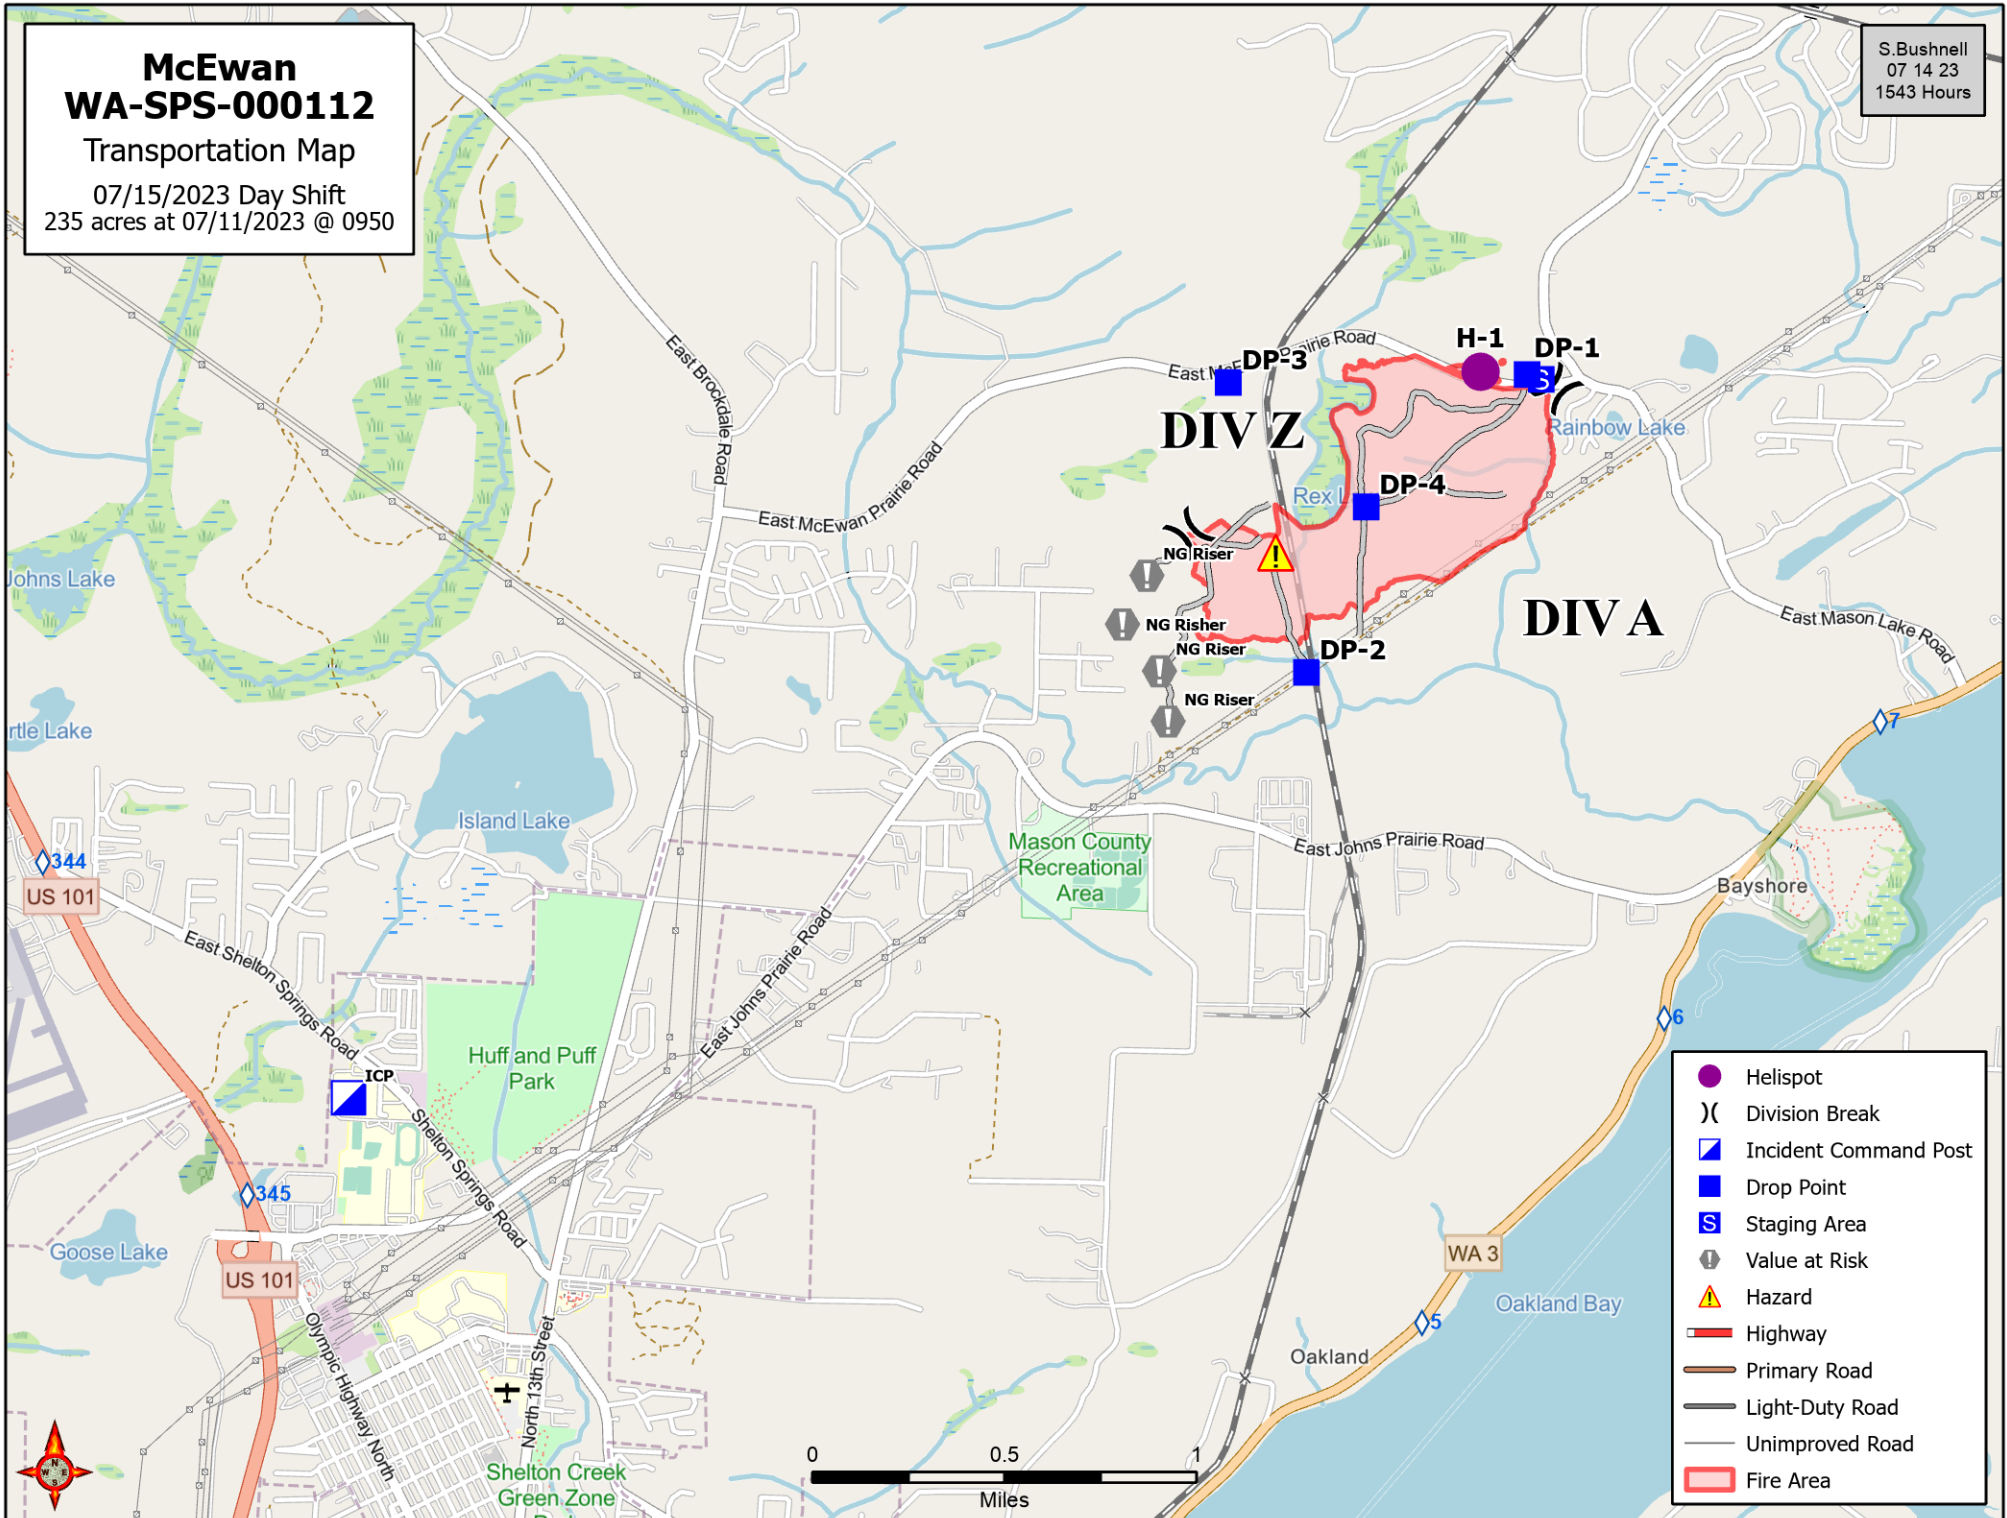

# McEwan WA-SPS-000112

Transportation Map

07/15/2023 Day Shift  
235 acres at 07/11/2023 @ 0950

S.Bushnell  
07 14 23  
1543 Hours

- Helispot
- X Division Break
- Incident Command Post
- Drop Point
- S Staging Area
- ⚠ Value at Risk
- ⚠ Hazard
- ▭ Highway
- ▭ Primary Road
- ▭ Light-Duty Road
- ▭ Unimproved Road
- ▭ Fire Area