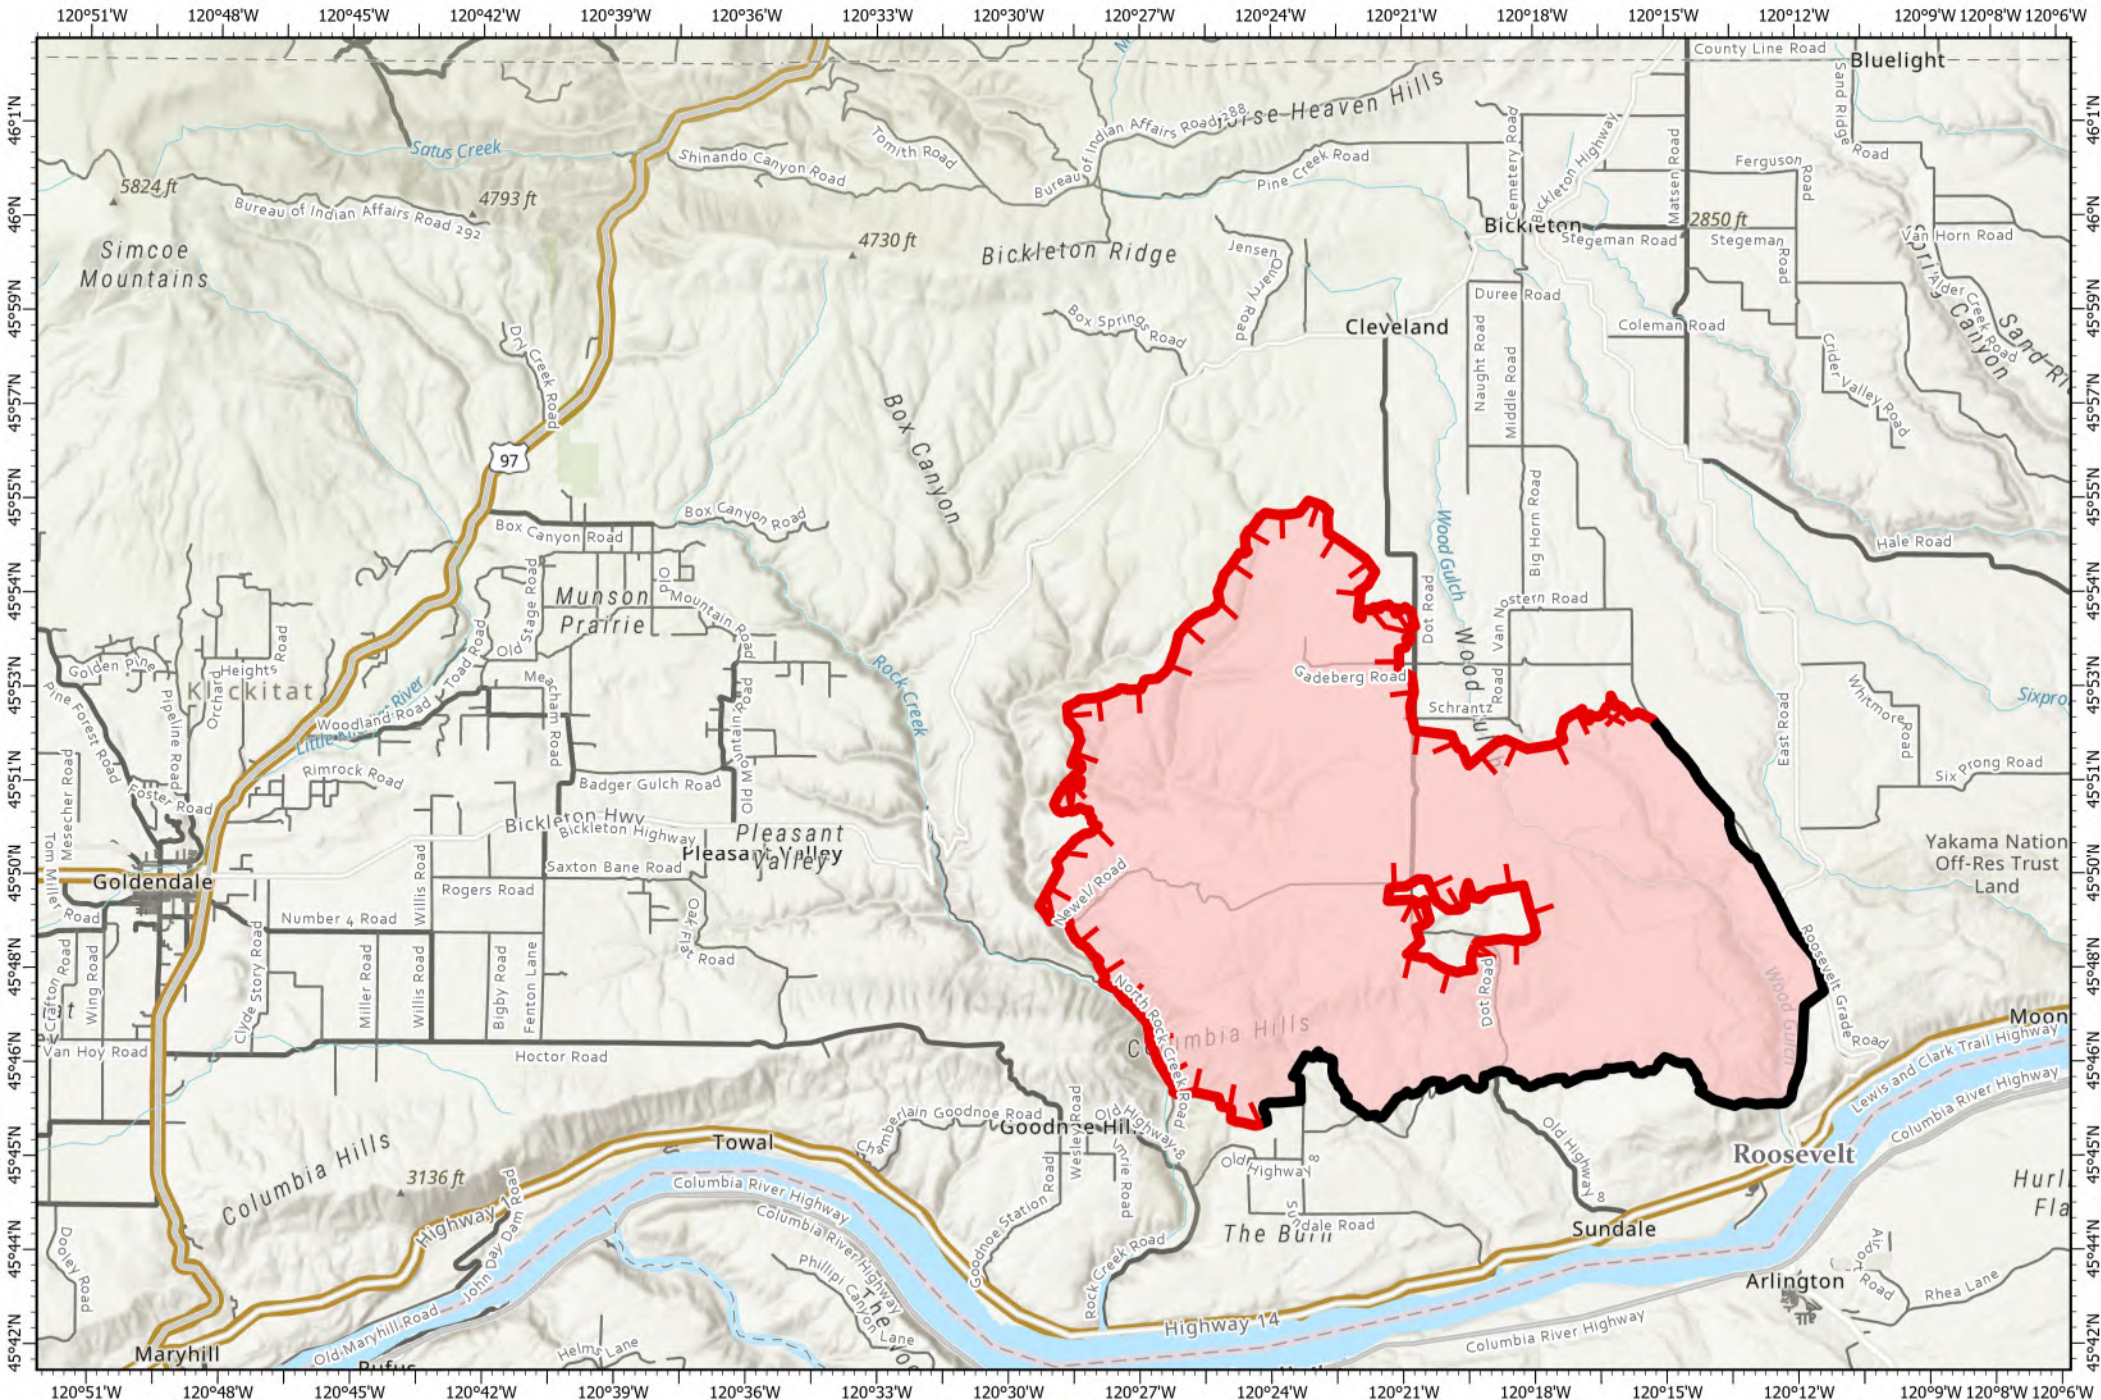

Fire Information

Newell Road
WA-SES-000464
7/26/2023 AM

BPA
7/26/2023 0653
Acres from IR
North American 1983 Datum.
Lat/Long Grid
59,858 acres at 7/25/2023 @ 0938

-  Contained
-  Uncontained

0 1 2 3 4 Miles