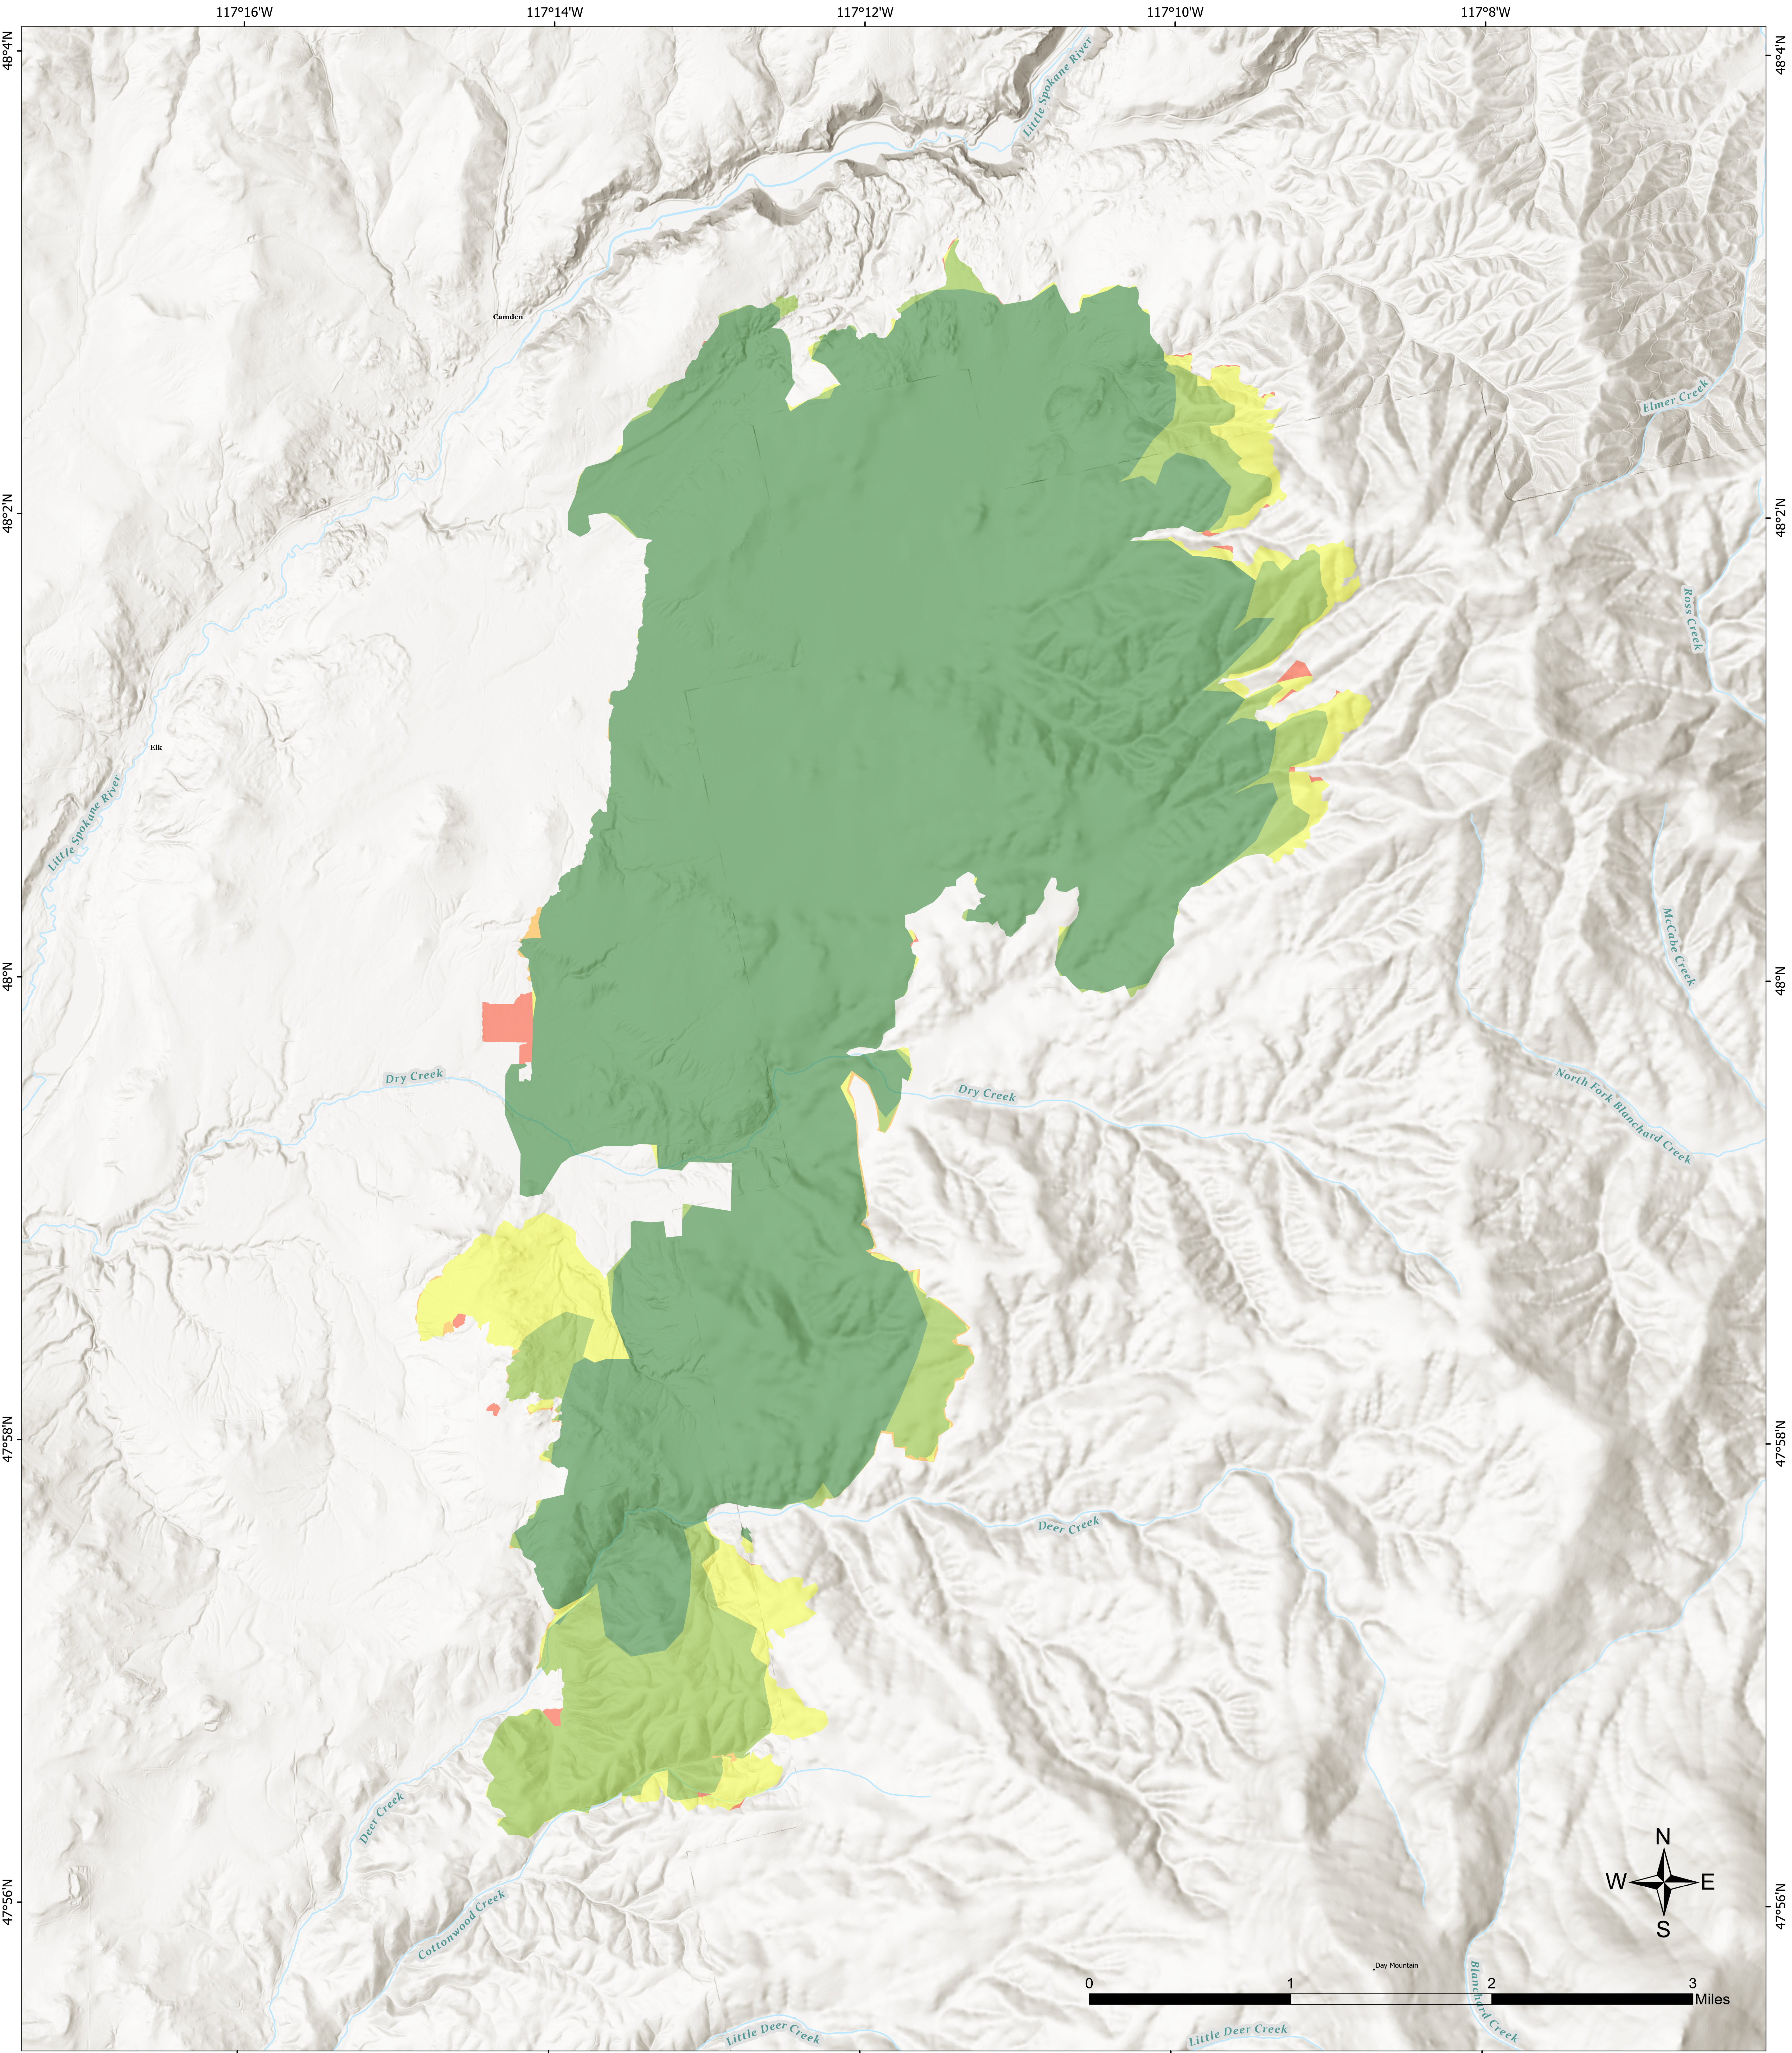

# Progression

# 08/25/2023

# OREGON

Map Created 8/25/2023

**Oregon Progression**  
**WA-NES-001979**

**11,016 acres**  
**as of**  
**08/24/23 @ 2333**

Acres from IR  
North American 1983  
Datum, LatLong Grid

20230819 @ 2000	8,968ac	+8,968ac
20230820 @ 1639	10,207ac	+1,239ac
20230821 @ 2011	10,931ac	+724ac
20230824 @ 0842	10,958ac	+27ac
20230824 @ 2333	11,016ac	+58ac