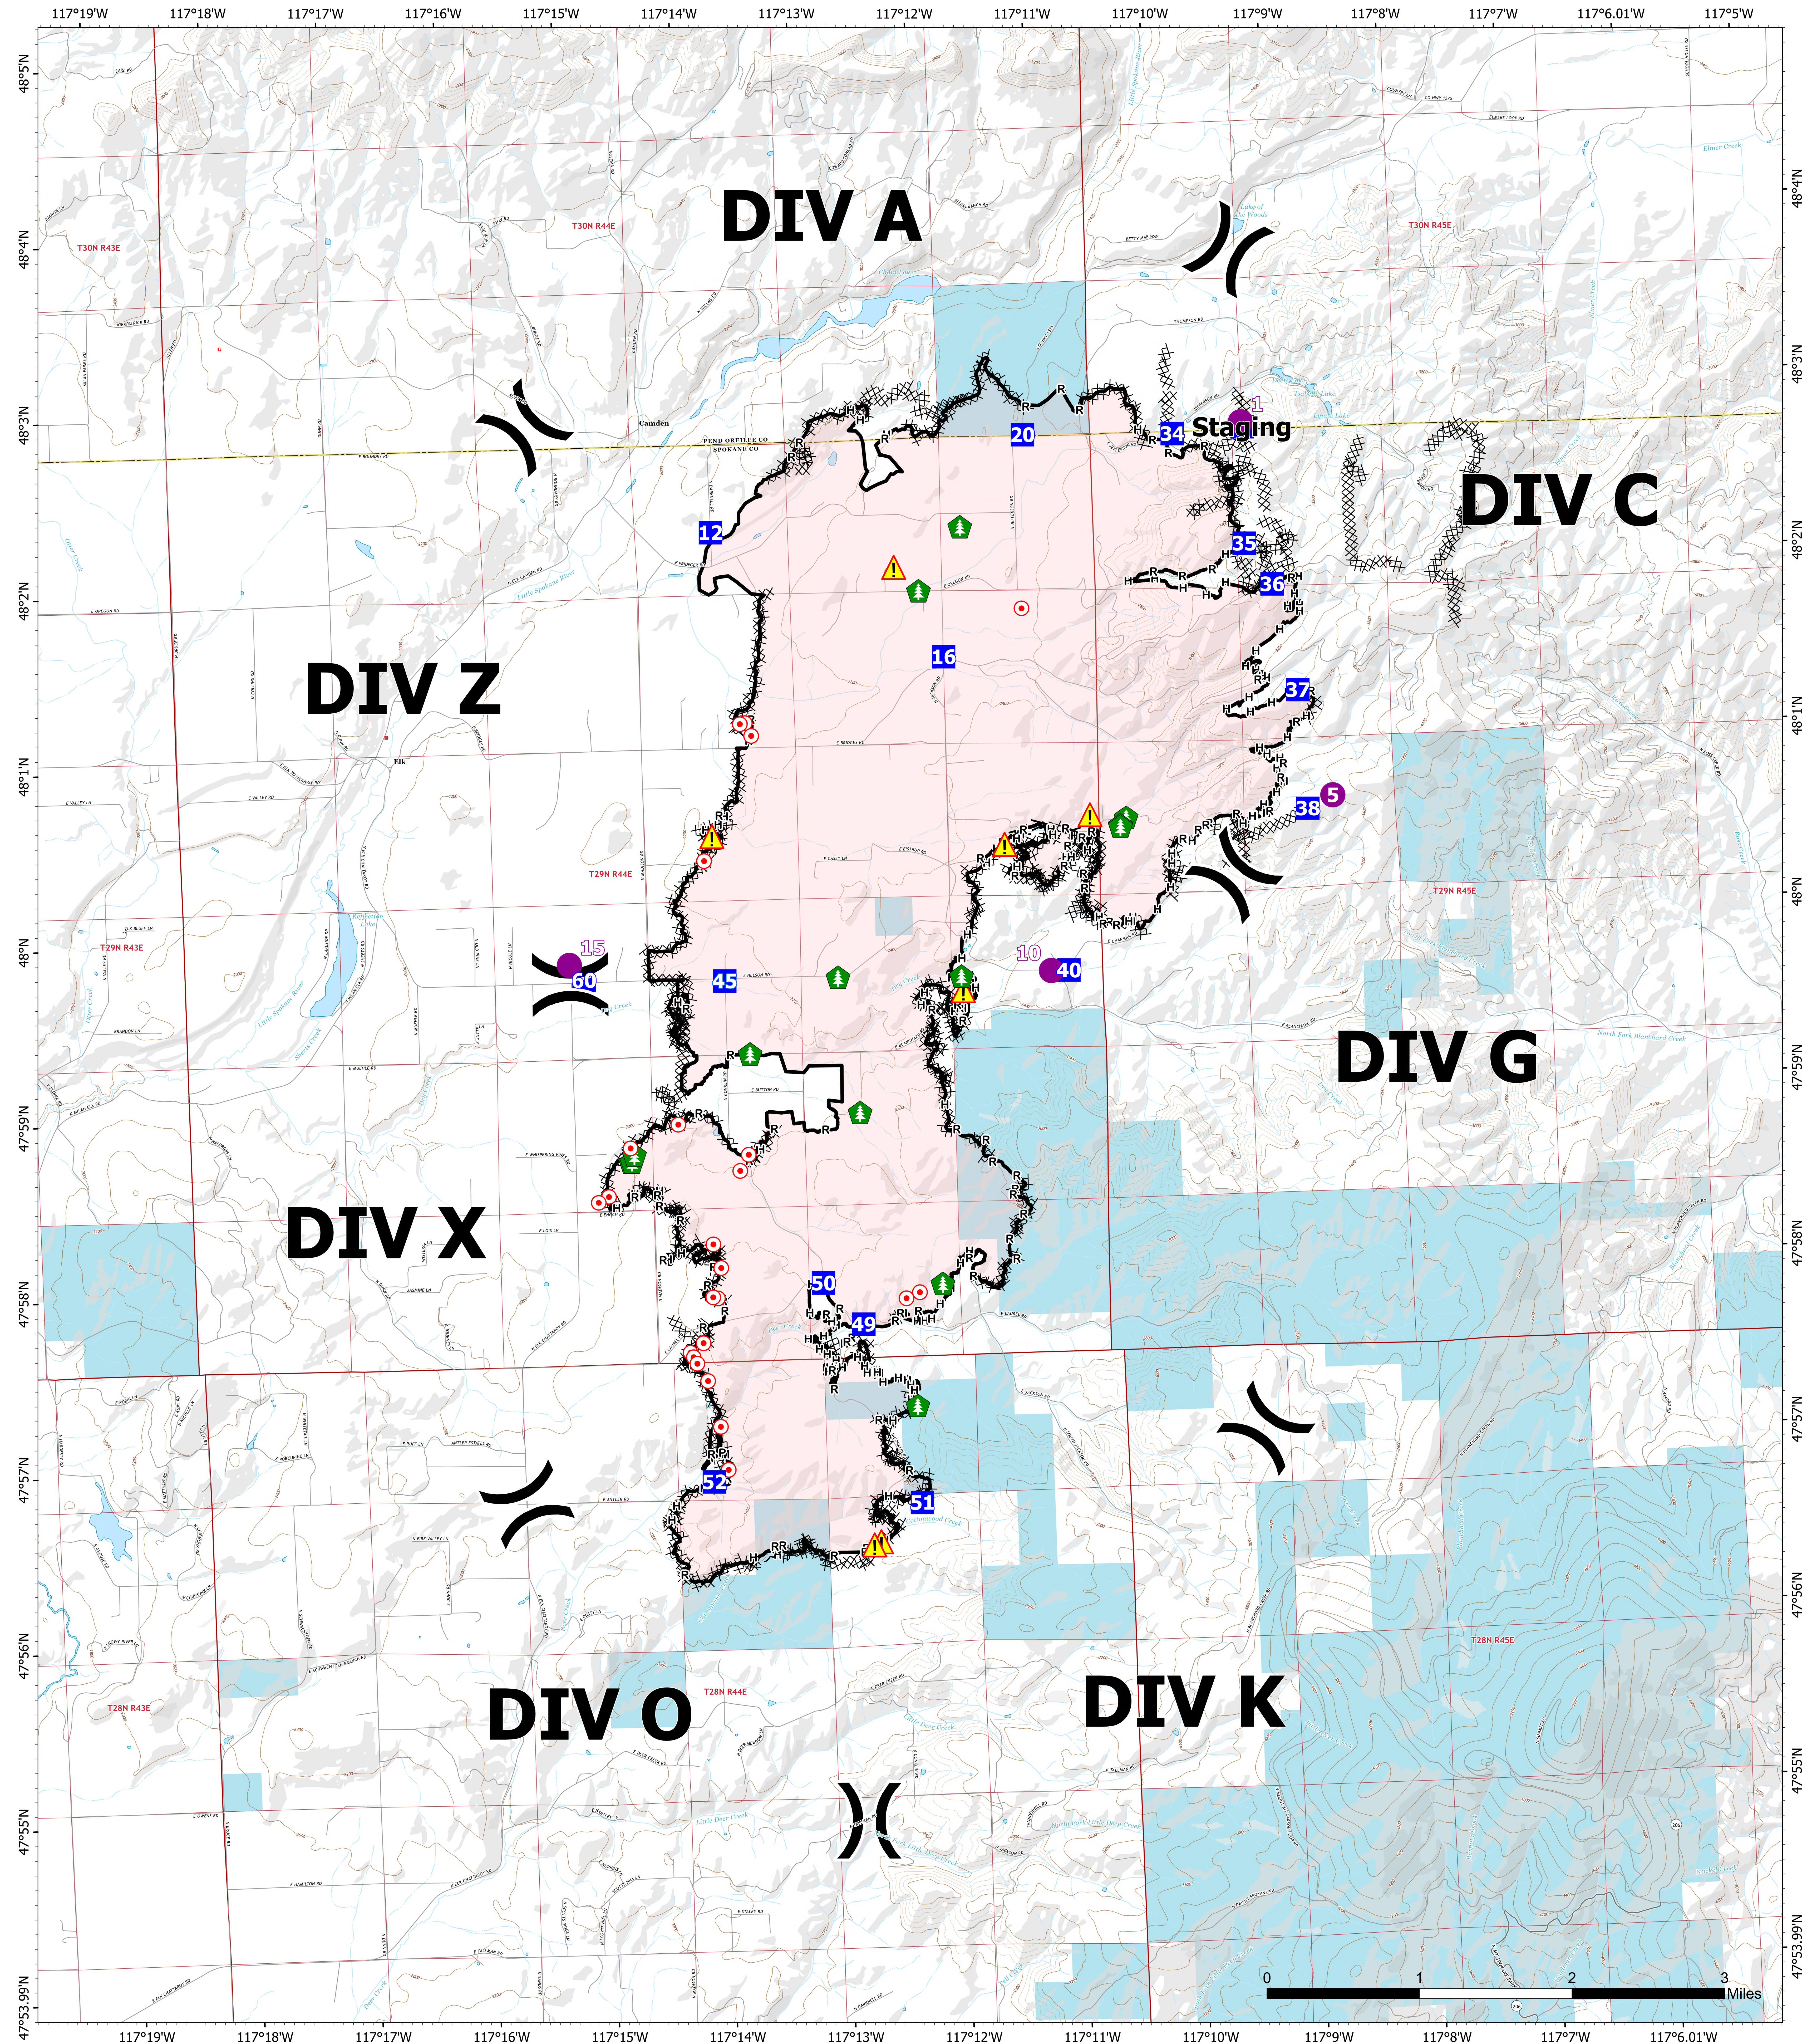

BRIEFING

09/02/2023

OREGON

Map Created: 9/1/2023 at 20:54

OREGON BRIEFING
WA-NES-001979
09/02/2023

10,817 acres
as of 08/29/23
@ 1529

North American 1983
Datum. LatLong Grid

- Helispot
- ⌘ Division Break
- Drop Point
- Staging Area
- ⌘⌘ Completed Fuel Break
- ⌘ Completed Hand Line
- ⌘ Completed Mixed Construction Line
- ⌘ Completed Plow Line
- ⌘ Completed Road as Line
- ⌘ Contained
- State
- ⌘ Wildfire Perimeter