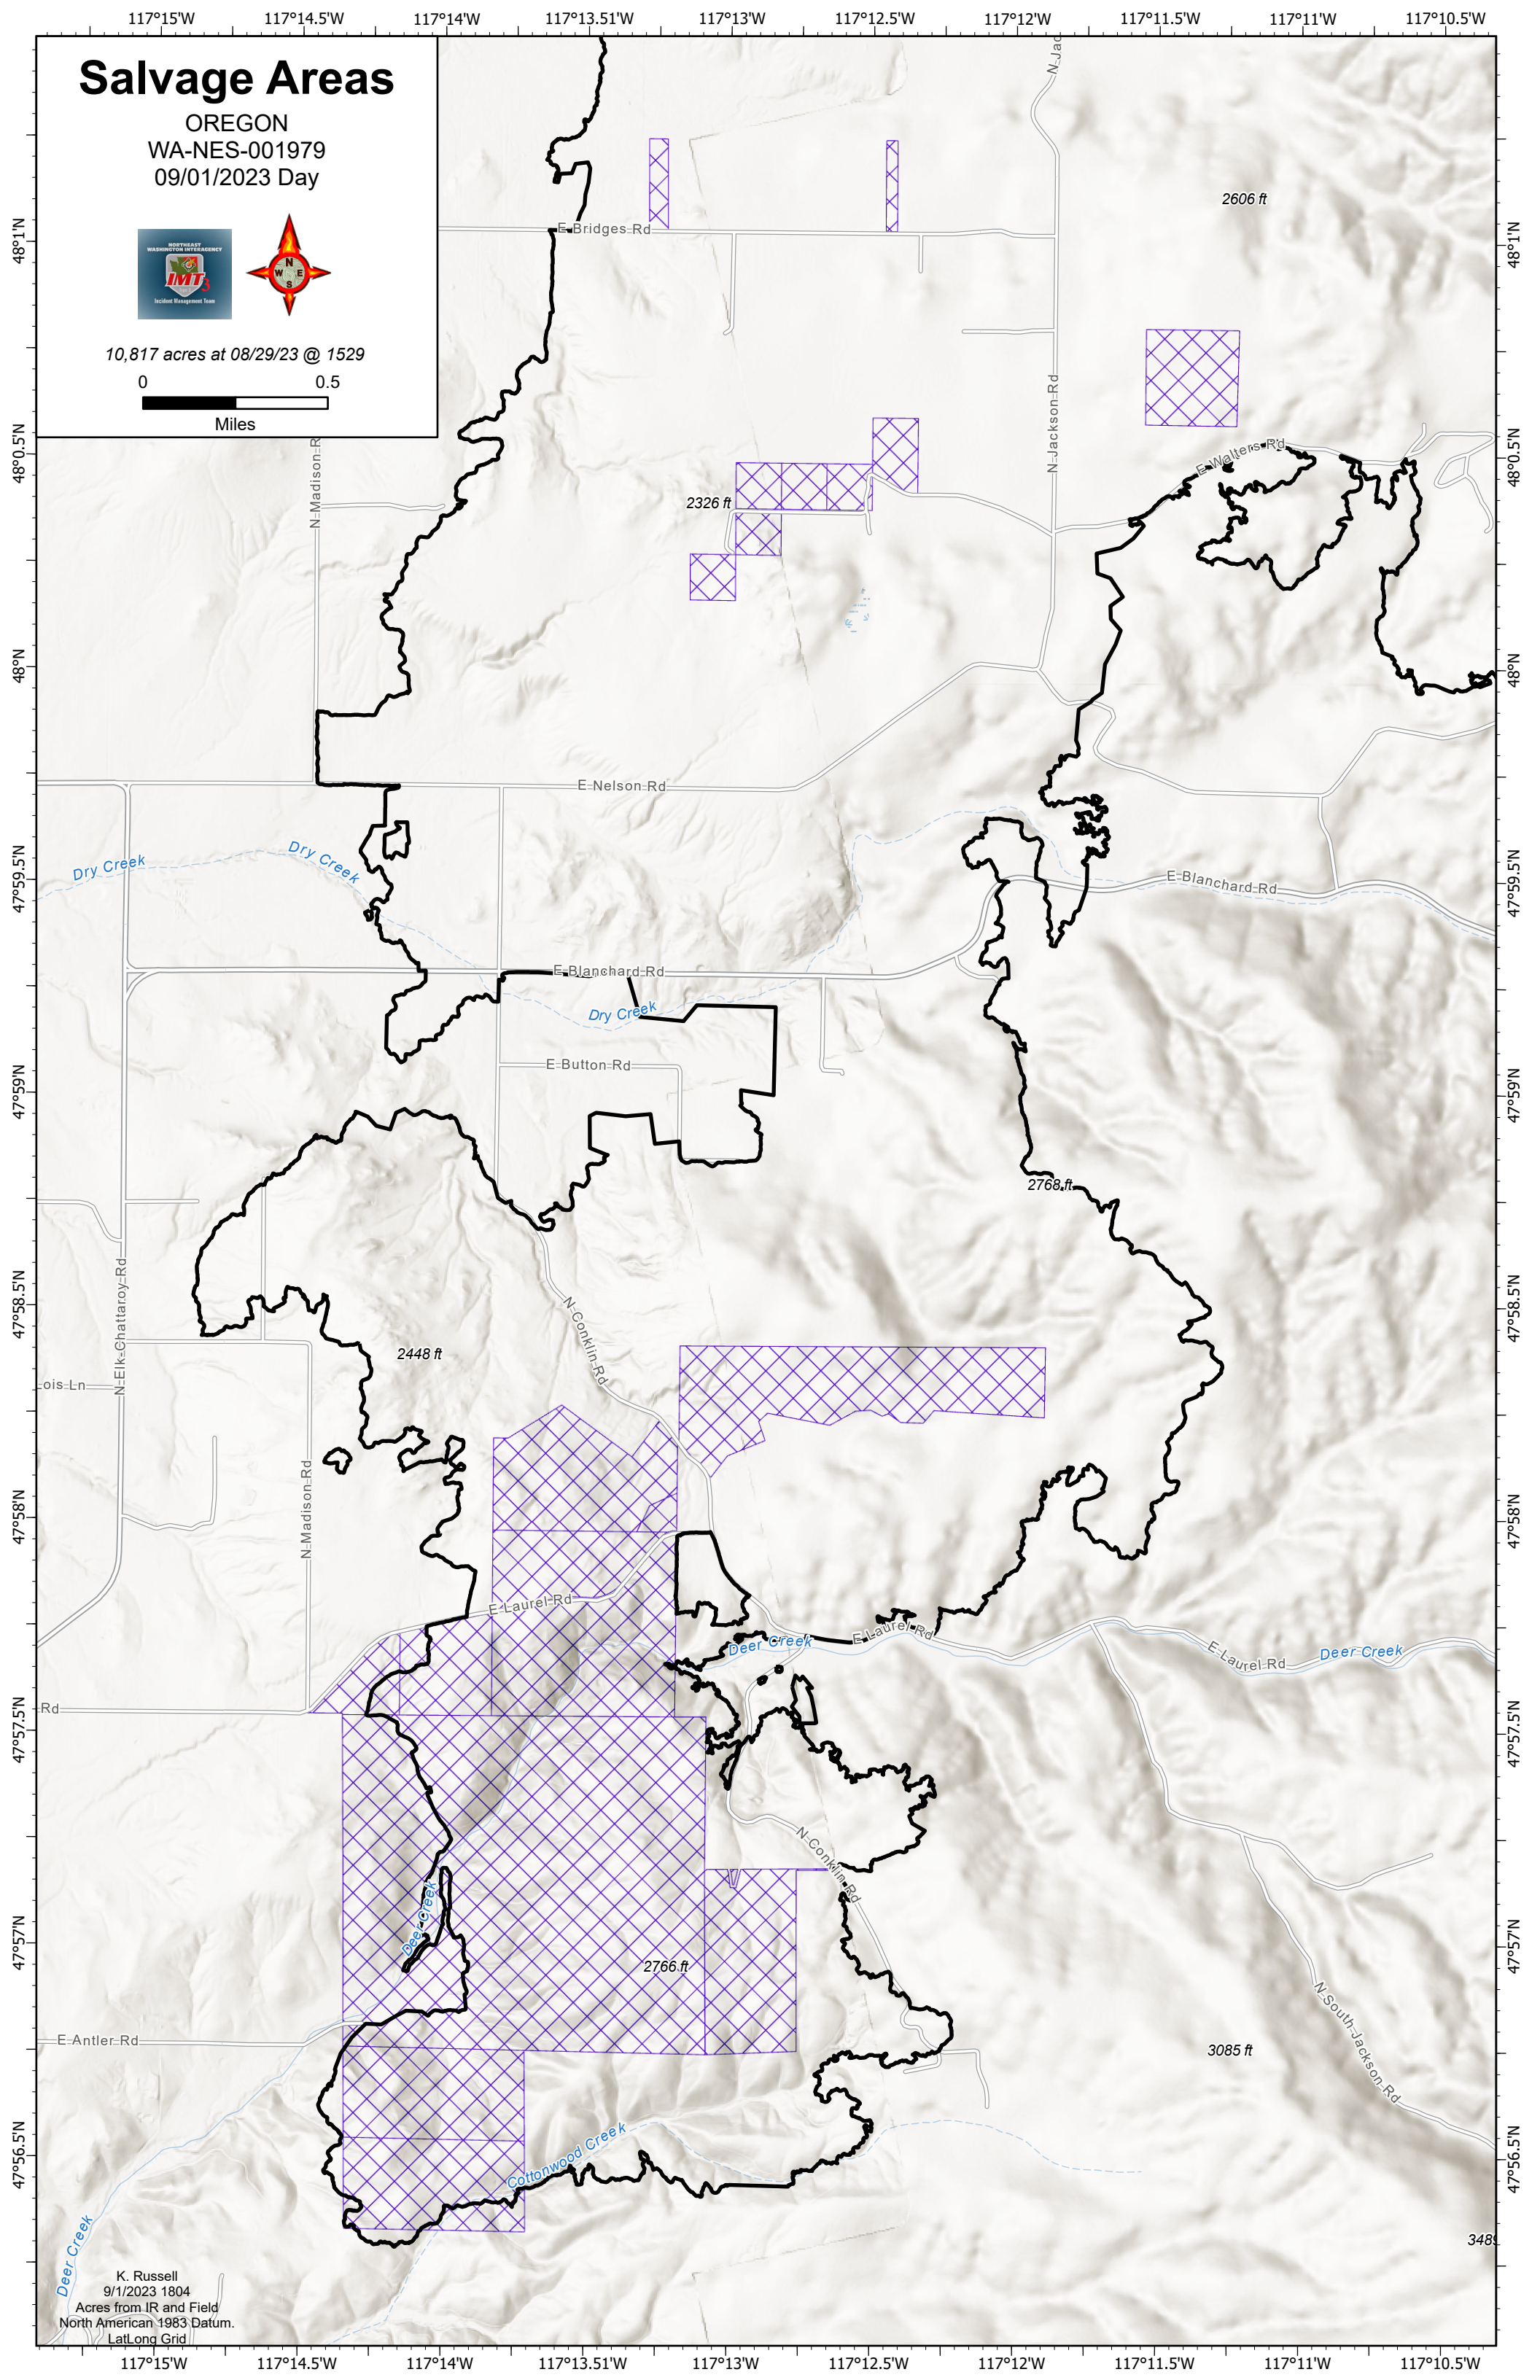

Salvage Areas

OREGON
WA-NES-001979
09/01/2023 Day

10,817 acres at 08/29/23 @ 1529

K. Russell
9/1/2023 1804
Acres from IR and Field
North American 1983 Datum.
Lat/Long Grid