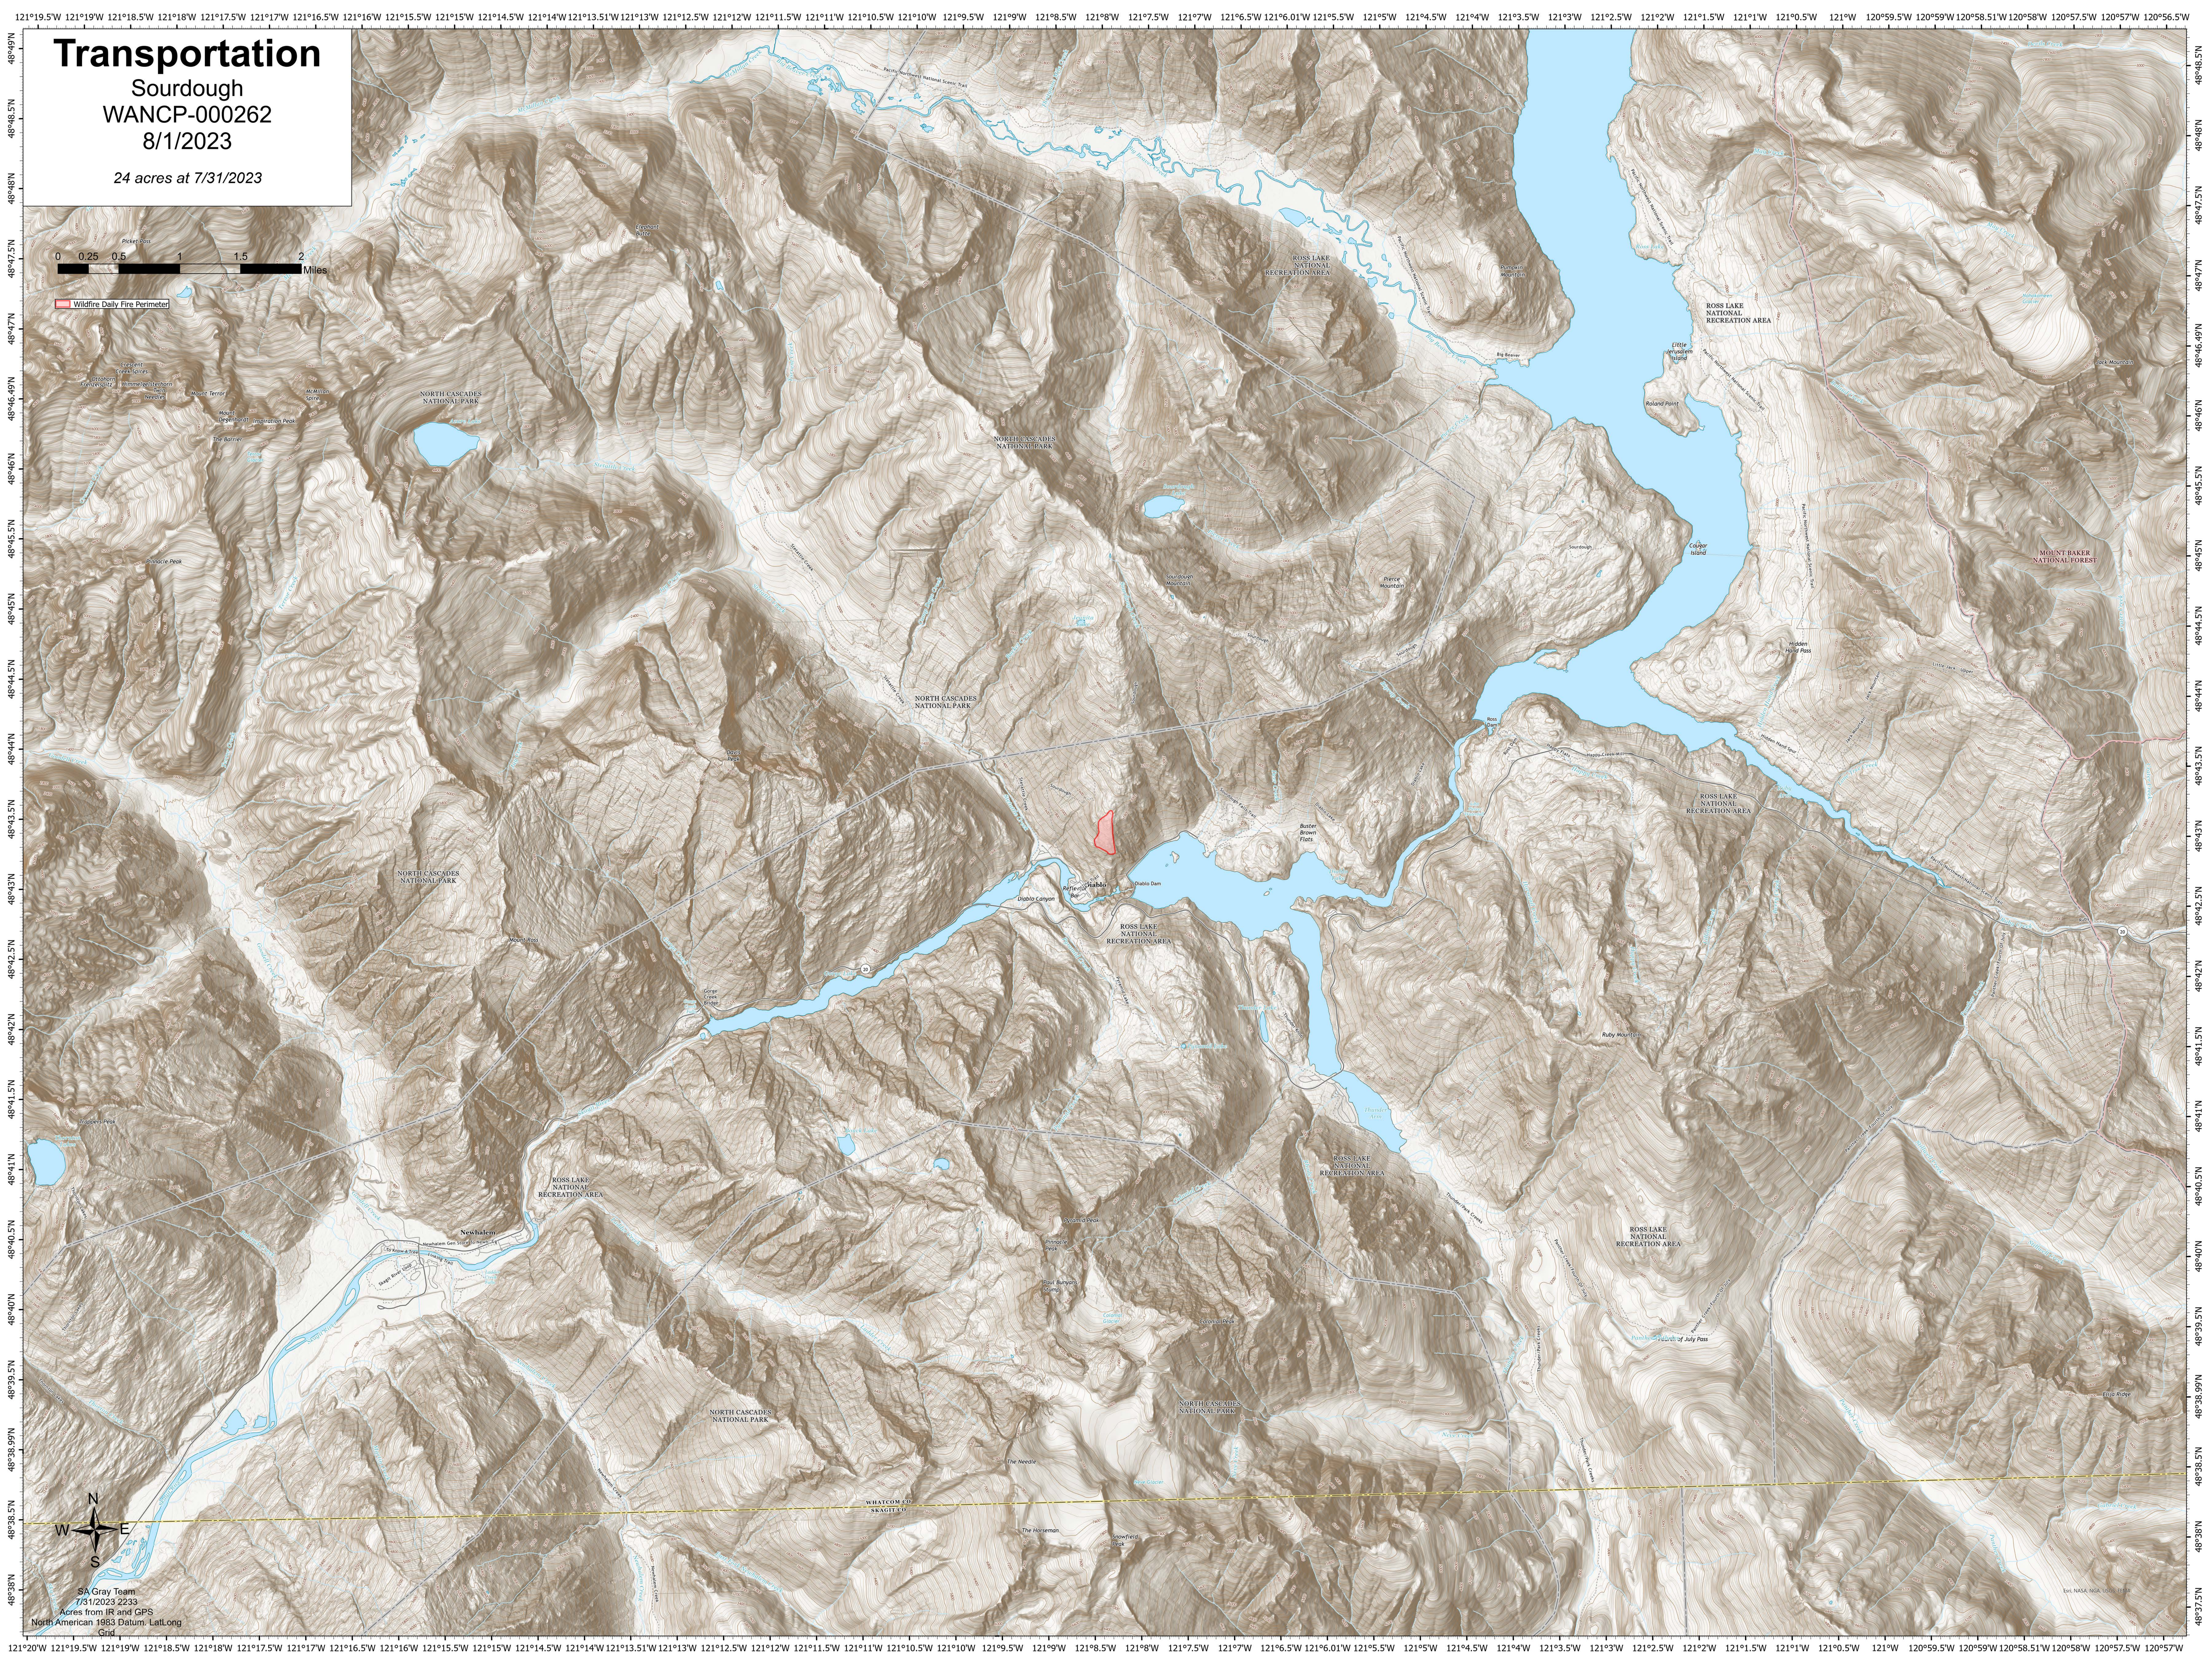

# Transportation

Sourdough  
WANCP-000262  
8/1/2023

24 acres at 7/31/2023

Wildfire Daily Fire Perimeter

SA Gray Team  
7/31/2023 2233  
Acres from IR and GPS  
North American 1983 Datum: Lat/Long  
Grid