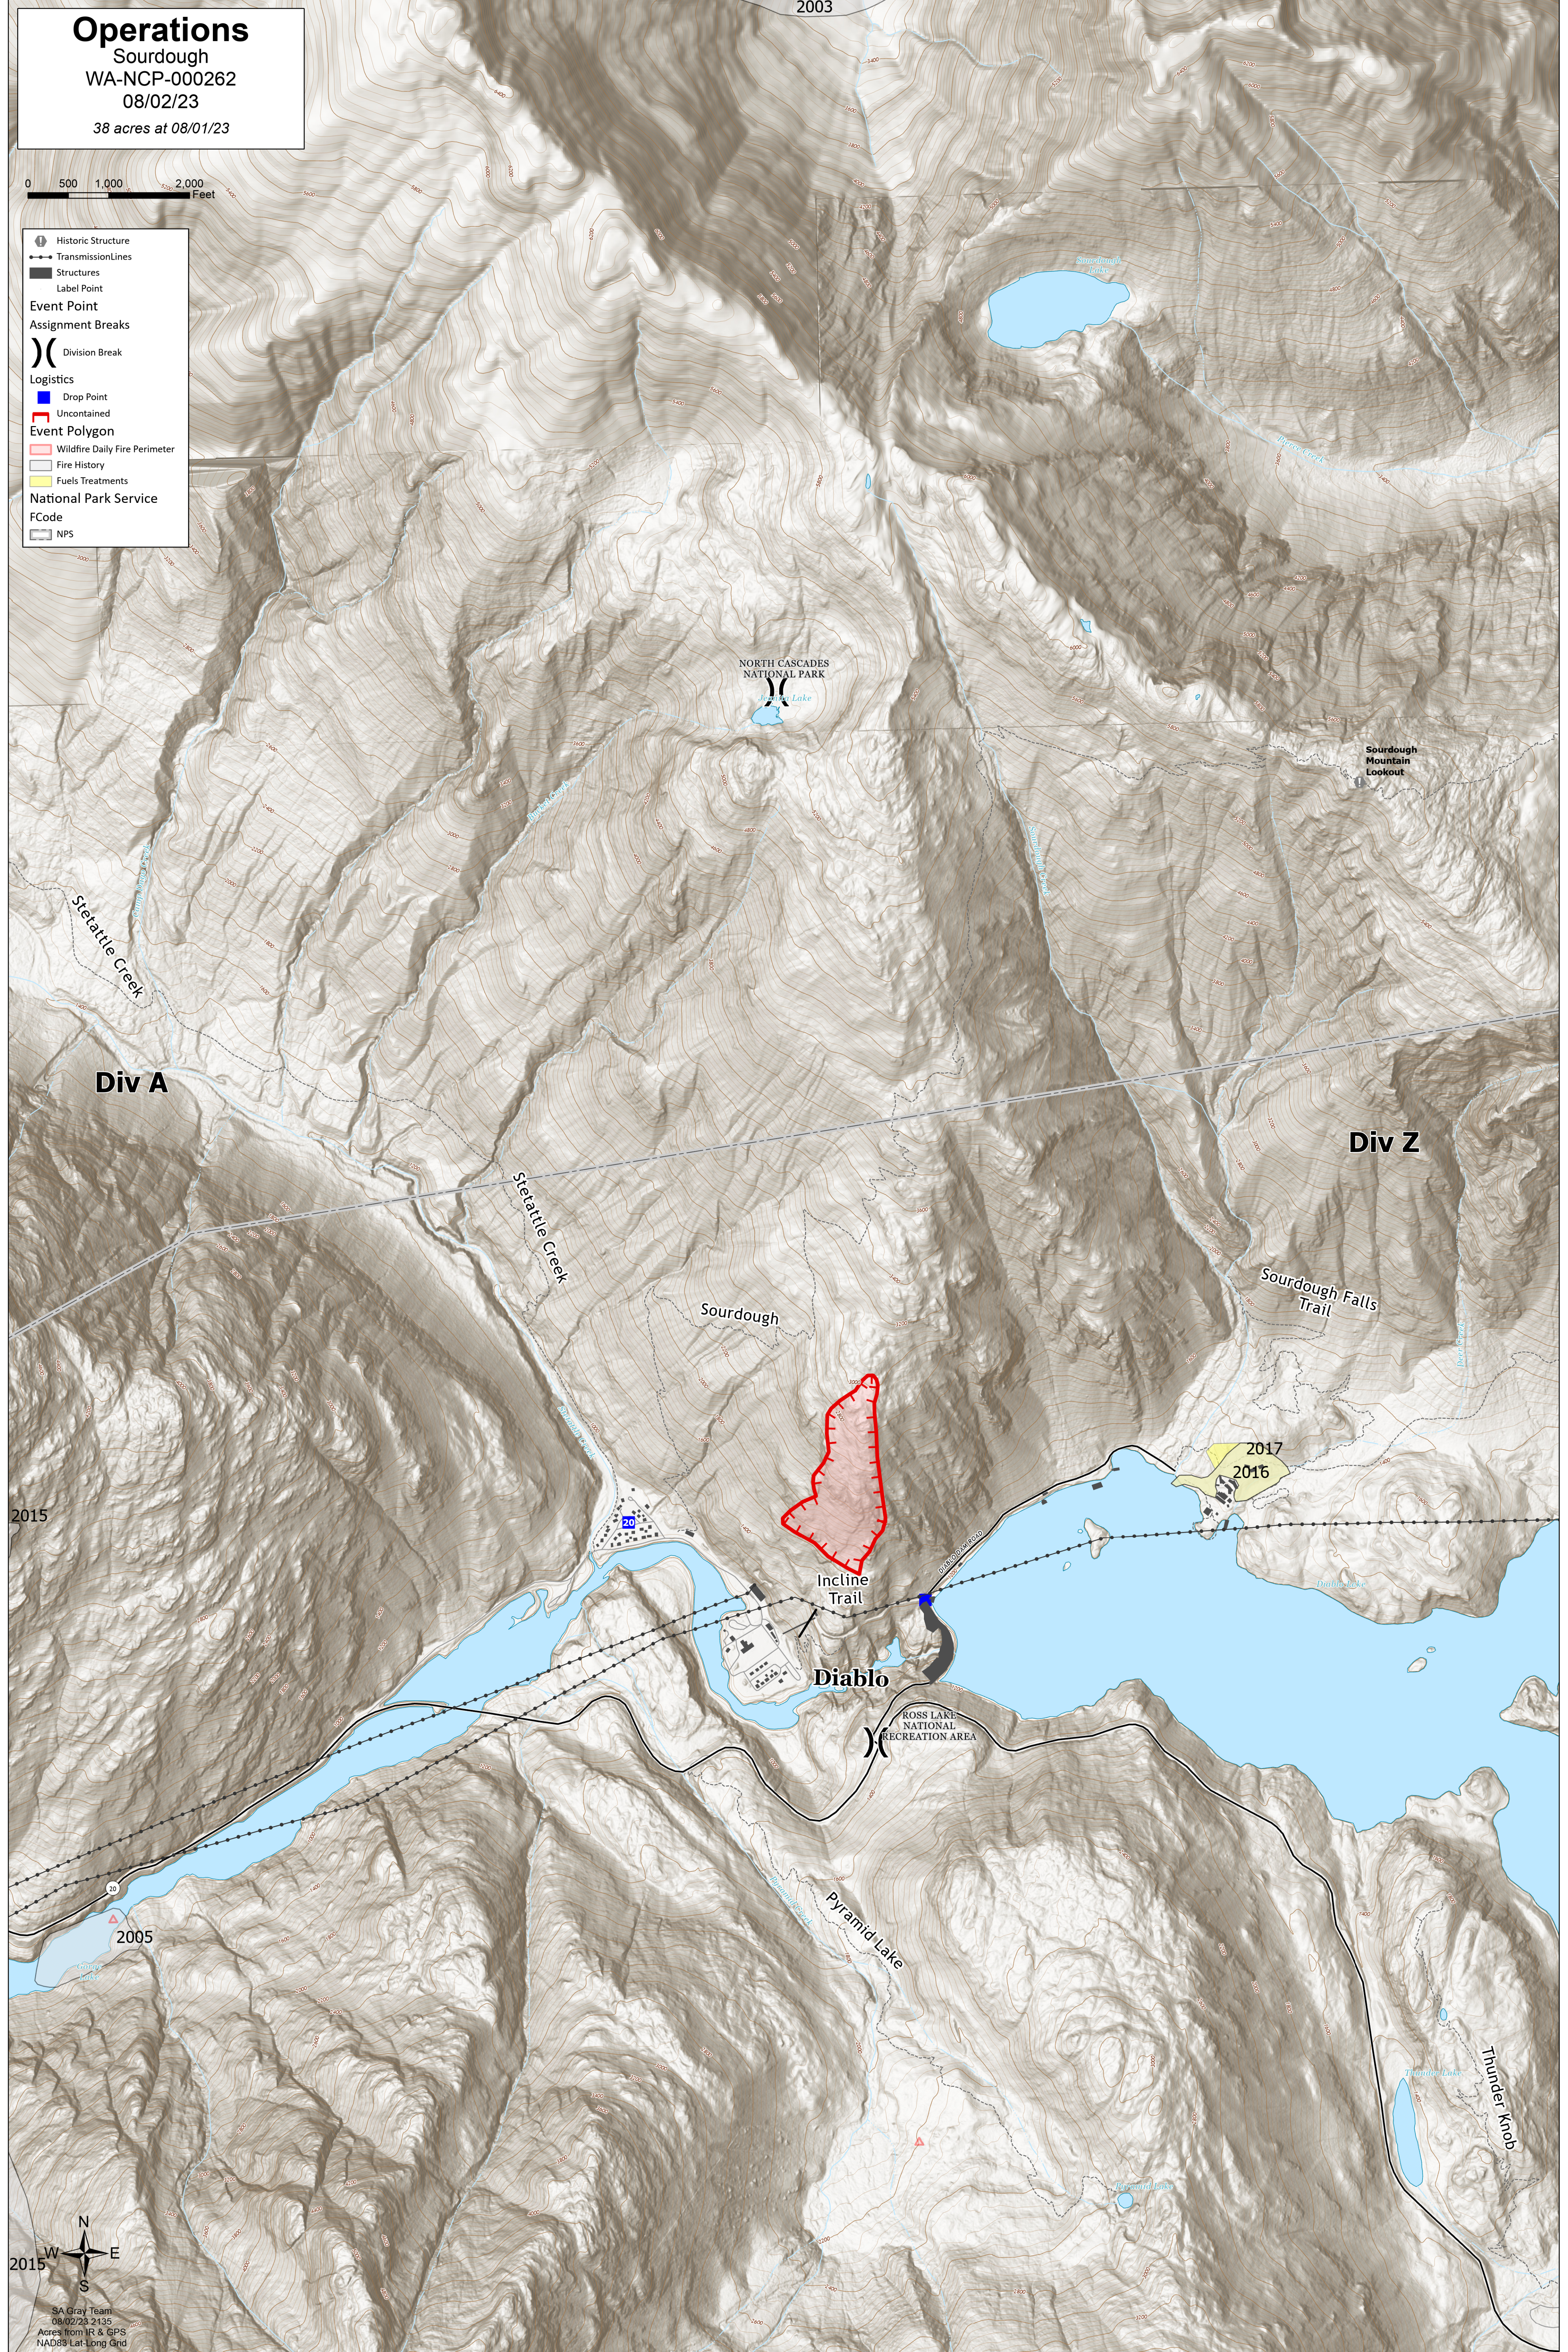

Operations

Sourdough
WA-NCP-000262
08/02/23
38 acres at 08/01/23

- Historic Structure
- Transmission Lines
- Structures
- Label Point
- Event Point
- Assignment Breaks
- Division Break
- Logistics
- Drop Point
- Uncontained
- Event Polygon
- Wildfire Daily Fire Perimeter
- Fire History
- Fuels Treatments
- National Park Service
- FCode
- NPS

NORTH CASCADES NATIONAL PARK

Sourdough Mountain Lookout

Div A

Div Z

Sourdough

Sourdough Falls Trail

2017
2016

Incline Trail

Diablo

ROSS LAKE NATIONAL RECREATION AREA

Pyramid Lake

Thunder Knob

2015

2005

2015