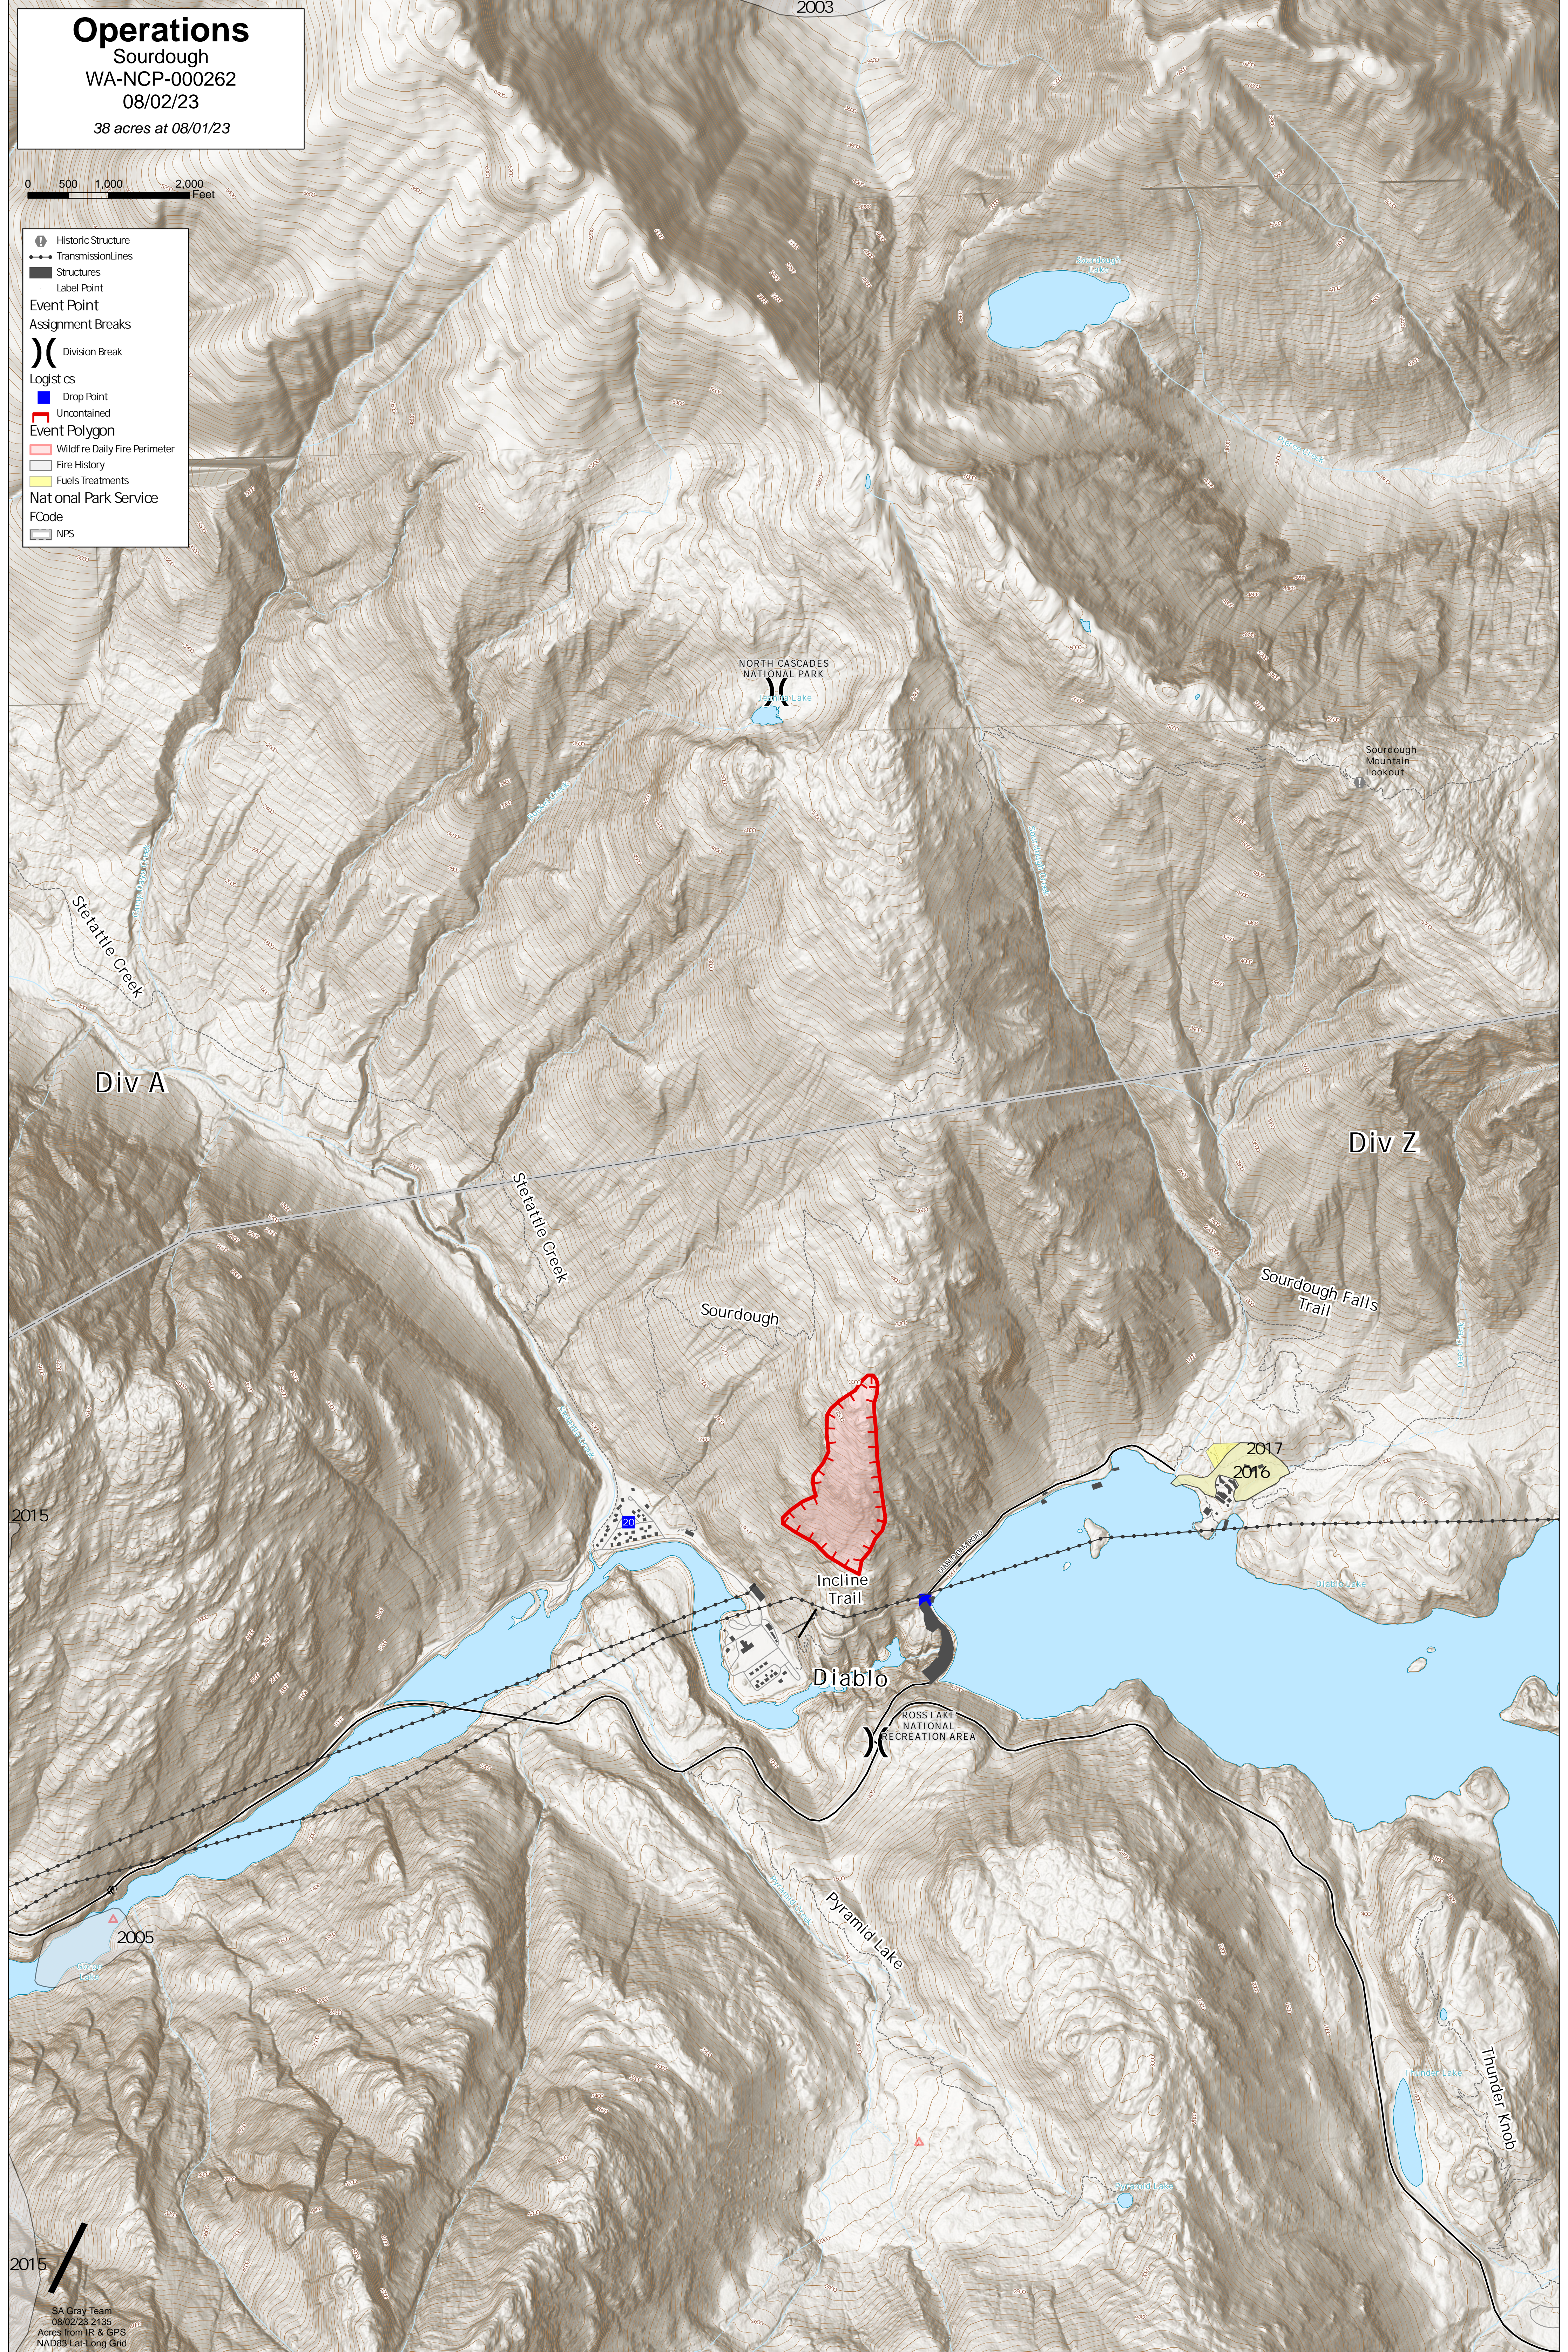

Operations

Sourdough
WA-NCP-000262
08/02/23
38 acres at 08/01/23

- Historic Structure
- Transmission Lines
- Structures
- Label Point
- Event Point**
- Assignment Break
- Division Break
- Logist cs**
- Drop Point
- Uncontained
- Event Polygon**
- Wildfire Daily Fire Perimeter
- Fire History
- Fuels Treatments
- National Park Service**
- FCode
- NPS

NORTH CASCADES
NATIONAL PARK

Sourdough Mountain
Lookout

Div A

Div Z

Sourdough

Sourdough Falls
Trail

2017
2016

Incline
Trail

Diablo

ROSS LAKE
NATIONAL
RECREATION AREA

Pyramid Lake

Thunder Knob

2015

2005

2015