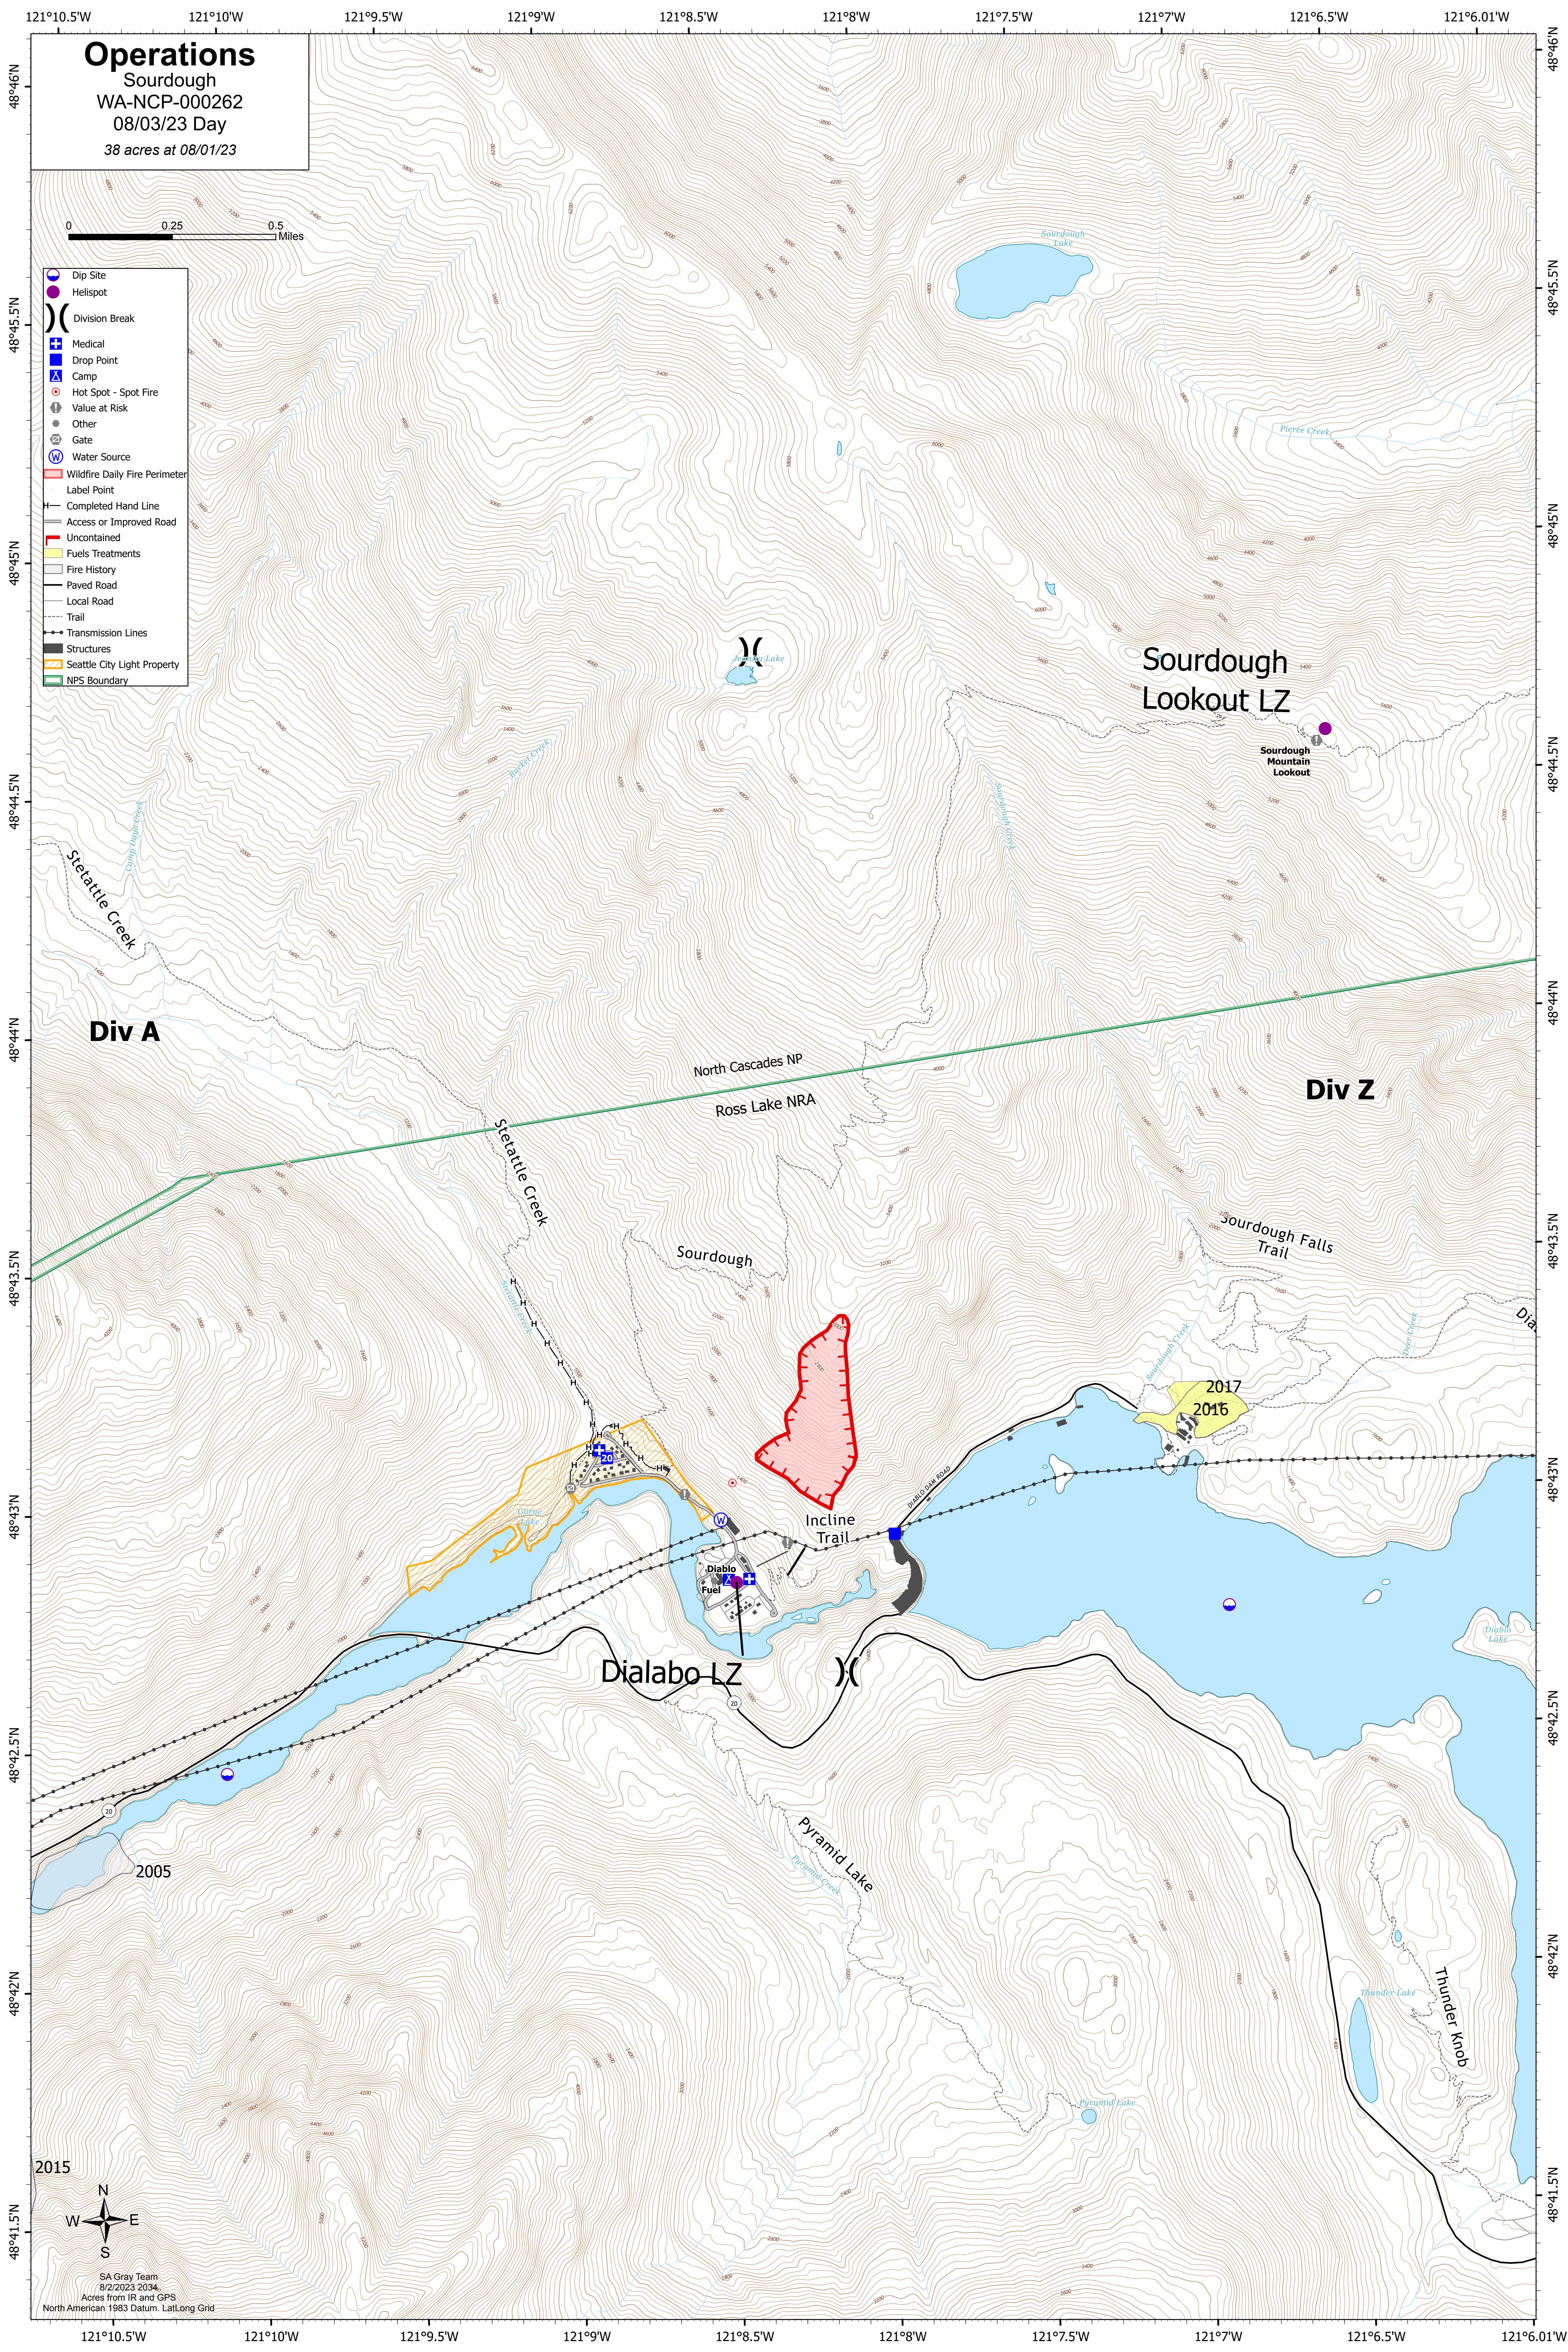

# Operations

Sourdough  
WA-NCP-000262  
08/03/23 Day  
38 acres at 08/01/23

- Dip Site
- Helispot
- Division Break
- Medical
- Drop Point
- Camp
- Hot Spot - Spot Fire
- Value at Risk
- Other
- Gate
- Water Source
- Wildfire Daily Fire Perimeter
- Label Point
- Completed Hand Line
- Access or Improved Road
- Uncontained
- Fuels Treatments
- Fire History
- Paved Road
- Local Road
- Trail
- Transmission Lines
- Structures
- Seattle City Light Property
- NPS Boundary

Div A

Div Z

North Cascades NP  
Ross Lake NRA

Sourdough

Sourdough Falls Trail

Dialabo LZ

Incline Trail

Diablo Fuel

2017  
2016

2005

SA Gray Team  
8/2/2023 2034  
Acres from IR and GPS  
North American 1983 Datum, Lat/Long Grid