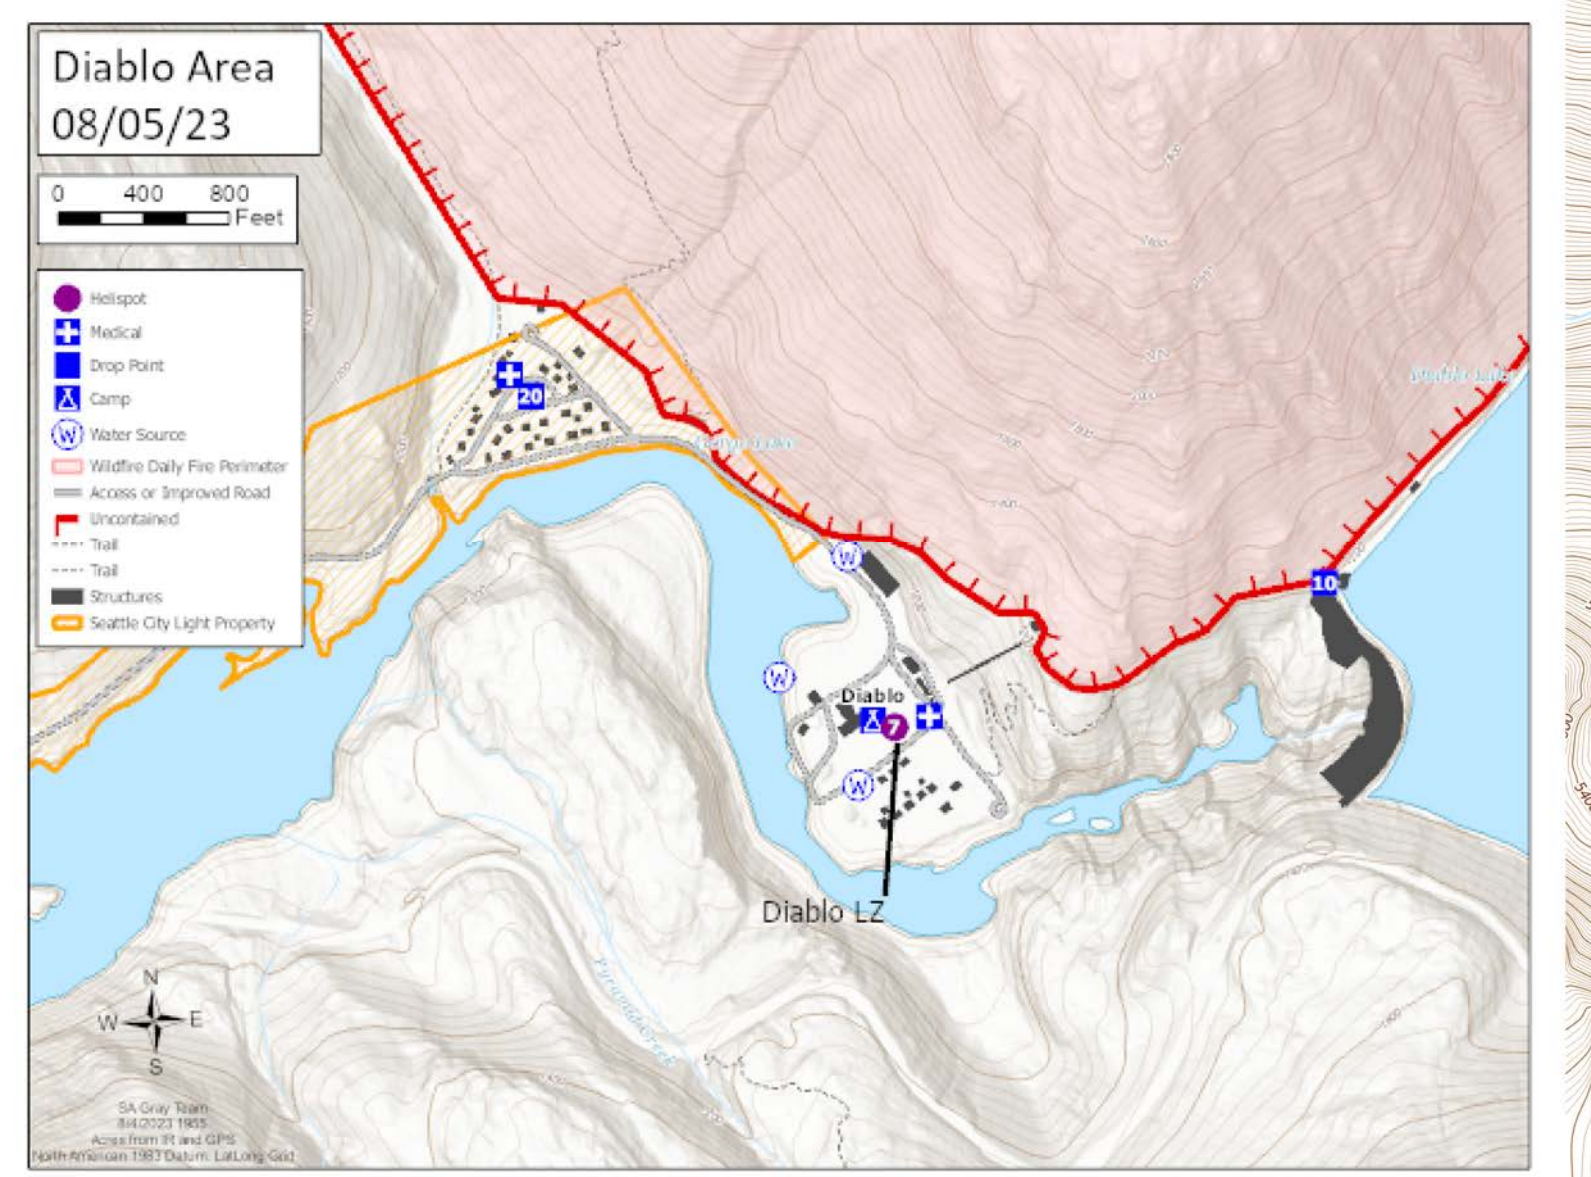

Operations

Sourdough
WA-NCP-000262
08/05/23 Day
2933 acres at 08/04/23 1917

- Dip Site
- Helipoint
- Division Break
- Medical
- Drop Point
- Camp
- Hot Spot - Spot Fire
- Value at Risk
- Other
- Gate
- Repeater
- Hazard
- Water Source
- Wildfire Daily Fire Perimeter
- Pump
- Completed Hand Line
- Completed Road as Line
- Planned Hand Line
- Access or Improved Road
- Uncontained Structures
- Historic Structure
- Transmission Lines
- Fuels Treatments
- Fire History
- NPS Boundary
- Seattle City Light Property
- Road
- Local Road
- Tunnel
- Trail

SA Gray Team
8/4/2023 2237
Acres from IR and GPS
North American 1983 Datum, Lat/Long Grid