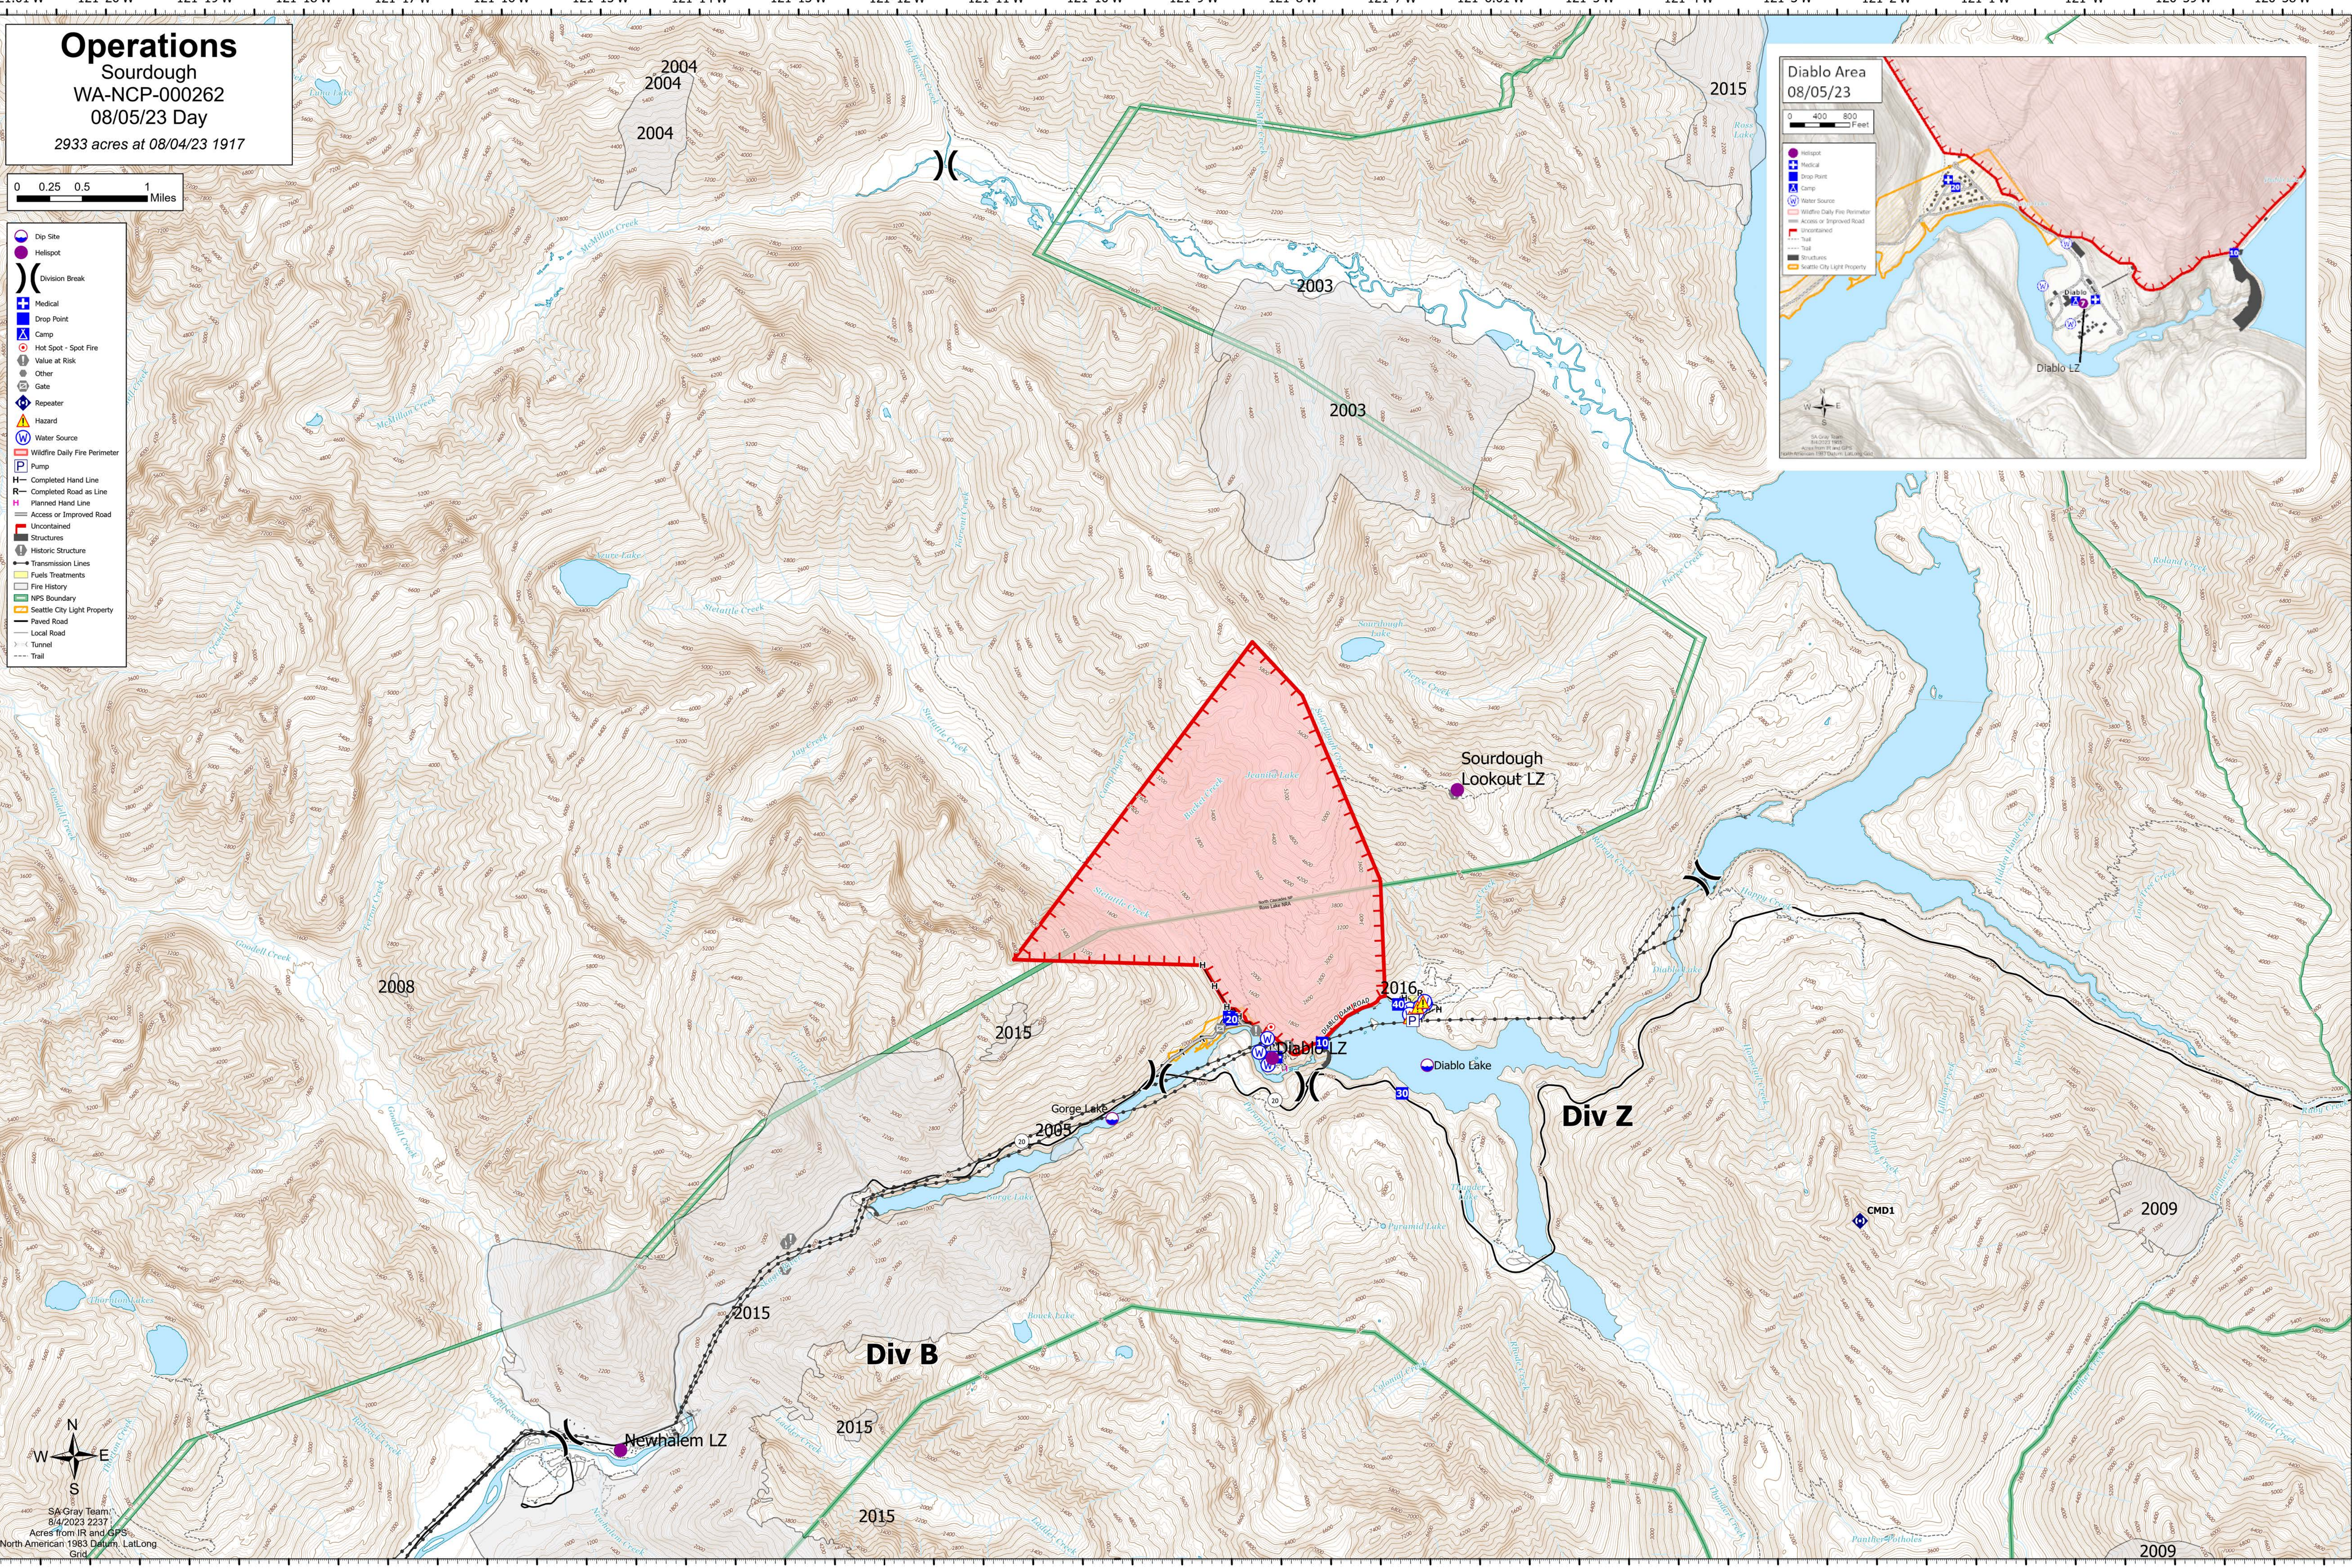

Operations

Sourdough
WA-NCP-000262
08/05/23 Day
2933 acres at 08/04/23 1917

- Dip Site
- Helipoint
- Division Break
- Medical
- Drop Point
- Camp
- Hot Spot - Spot Fire
- Value at Risk
- Other
- Gate
- Repeater
- Hazard
- Water Source
- Wildfire Daily Fire Perimeter
- Pump
- Completed Hand Line
- Completed Road as Line
- Planned Hand Line
- Access or Improved Road
- Uncontained Structures
- Historic Structure
- Transmission Lines
- Fuels Treatments
- Fire History
- NPS Boundary
- Seattle City Light Property
- Road
- Local Road
- Tunnel
- Trail

SA Gray Team
8/4/2023 2237
Acres from IR and GPS
North American 1983 Datum, Lat/Long Grid